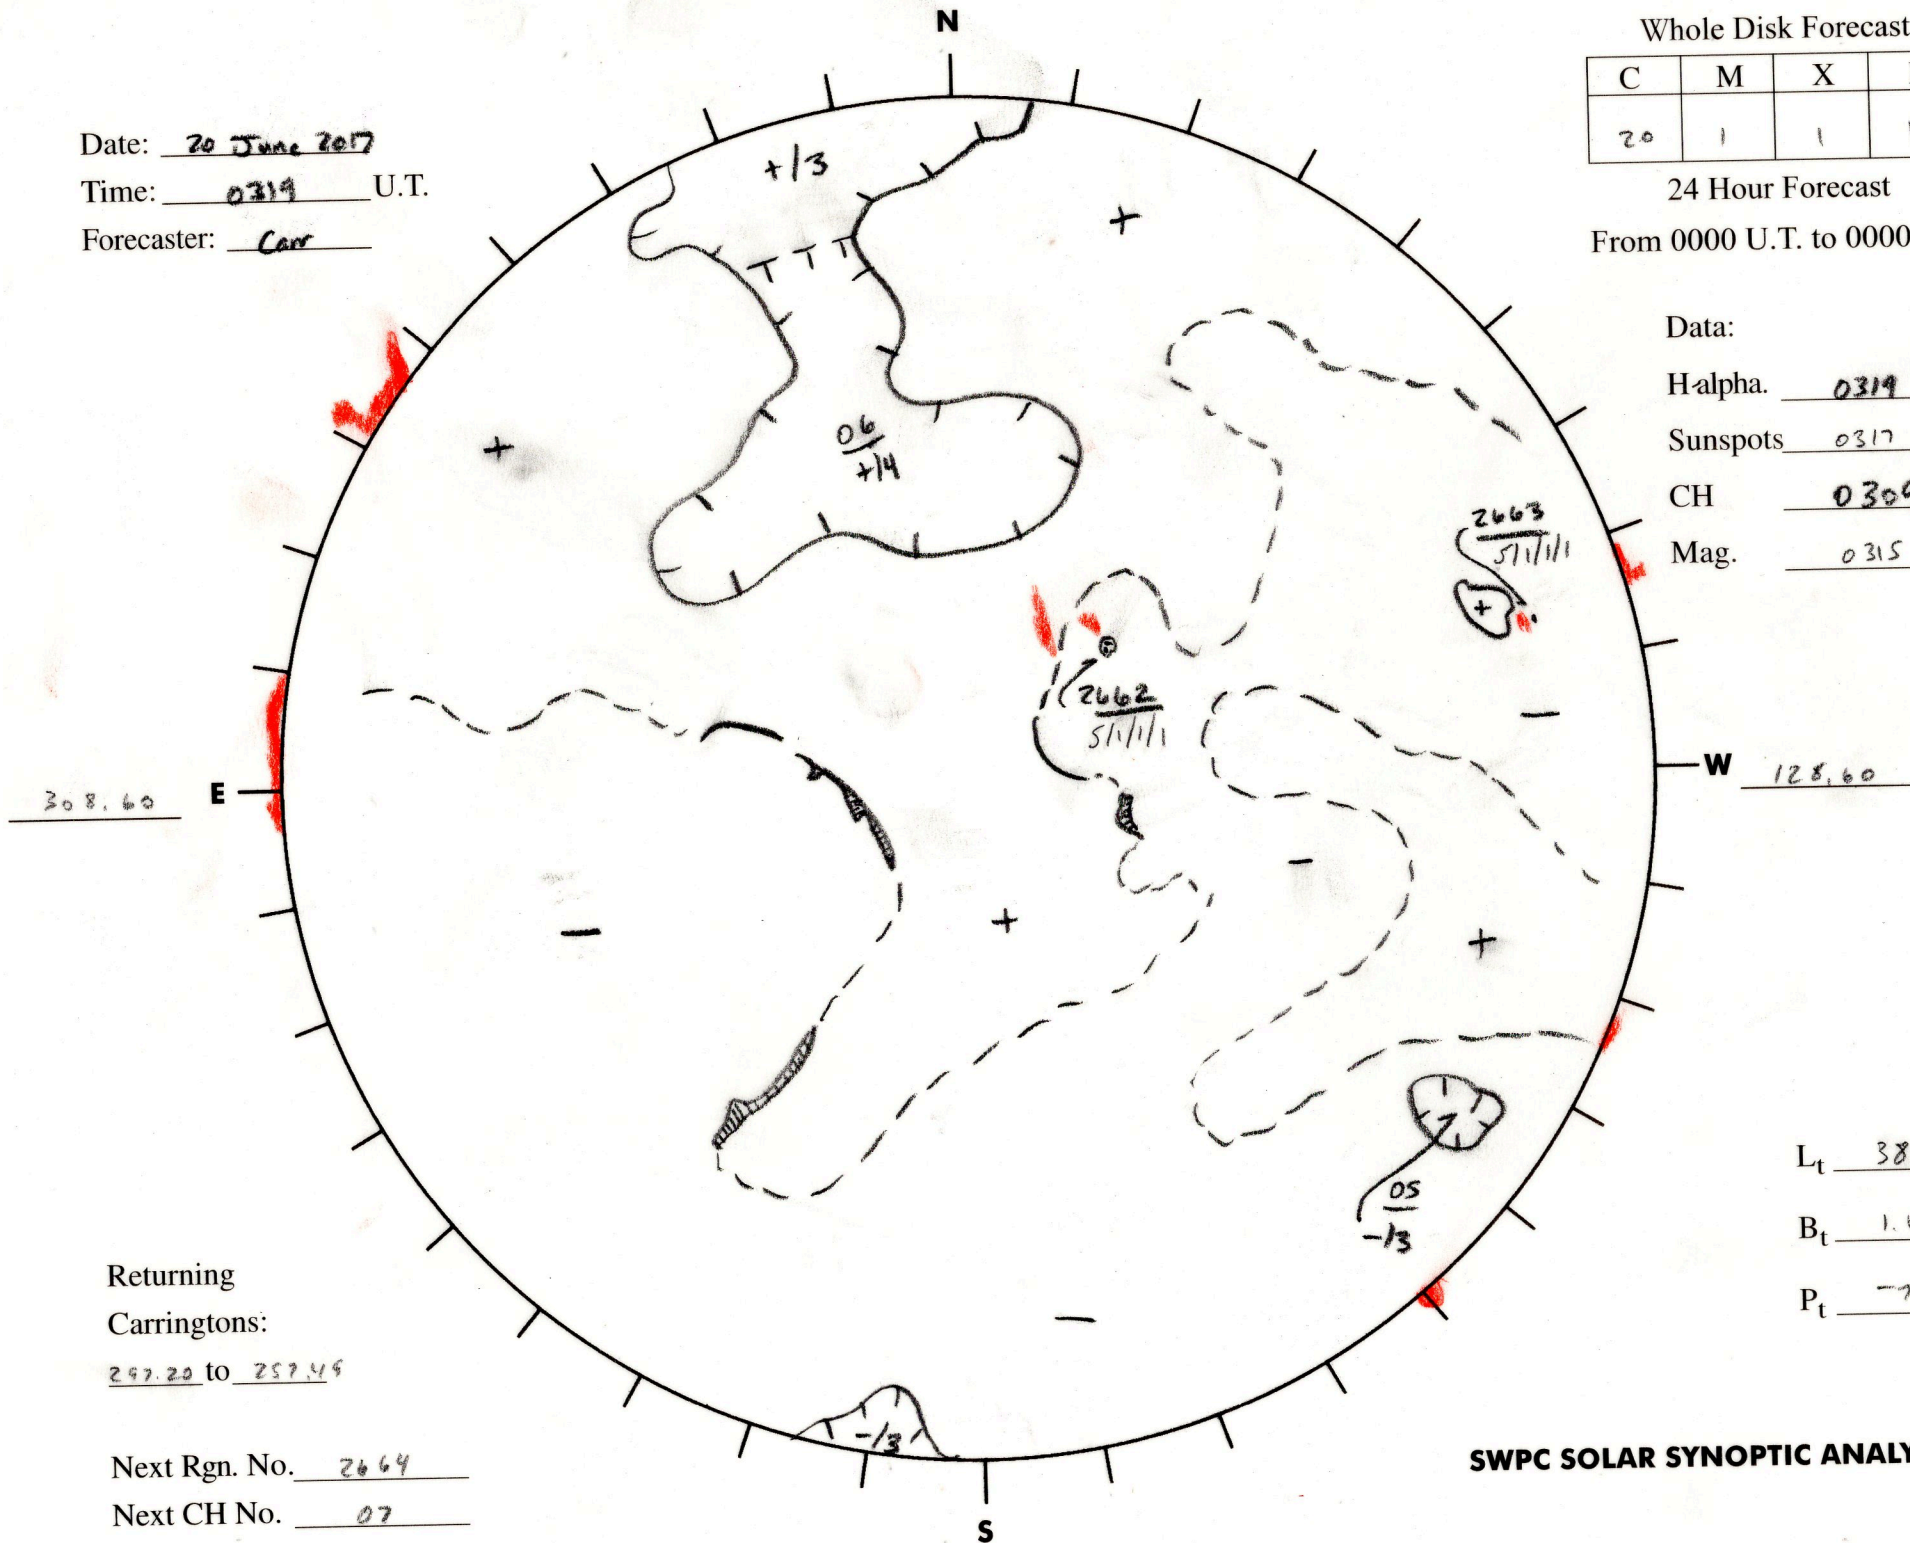

Whole Disk Forecast

C	M	X	P
20	1	1	1

24 Hour Forecast

From 0000 U.T. to 0000 U.T.

Data:

H-alpha. 0319 U.T.

Sunspots 0317 U.T.

CH 0309 U.T.

Mag. 0315 U.T.

Date: 20 June 2017

Time: 0319 U.T.

Forecaster: Car

Returning

Carringtons:

297.20 to 257.49

Next Rgn. No. 2664

Next CH No. 07

L_t 38.60

B_t 1.43

P_t -7.50

SWPC SOLAR SYNOPTIC ANALYSIS