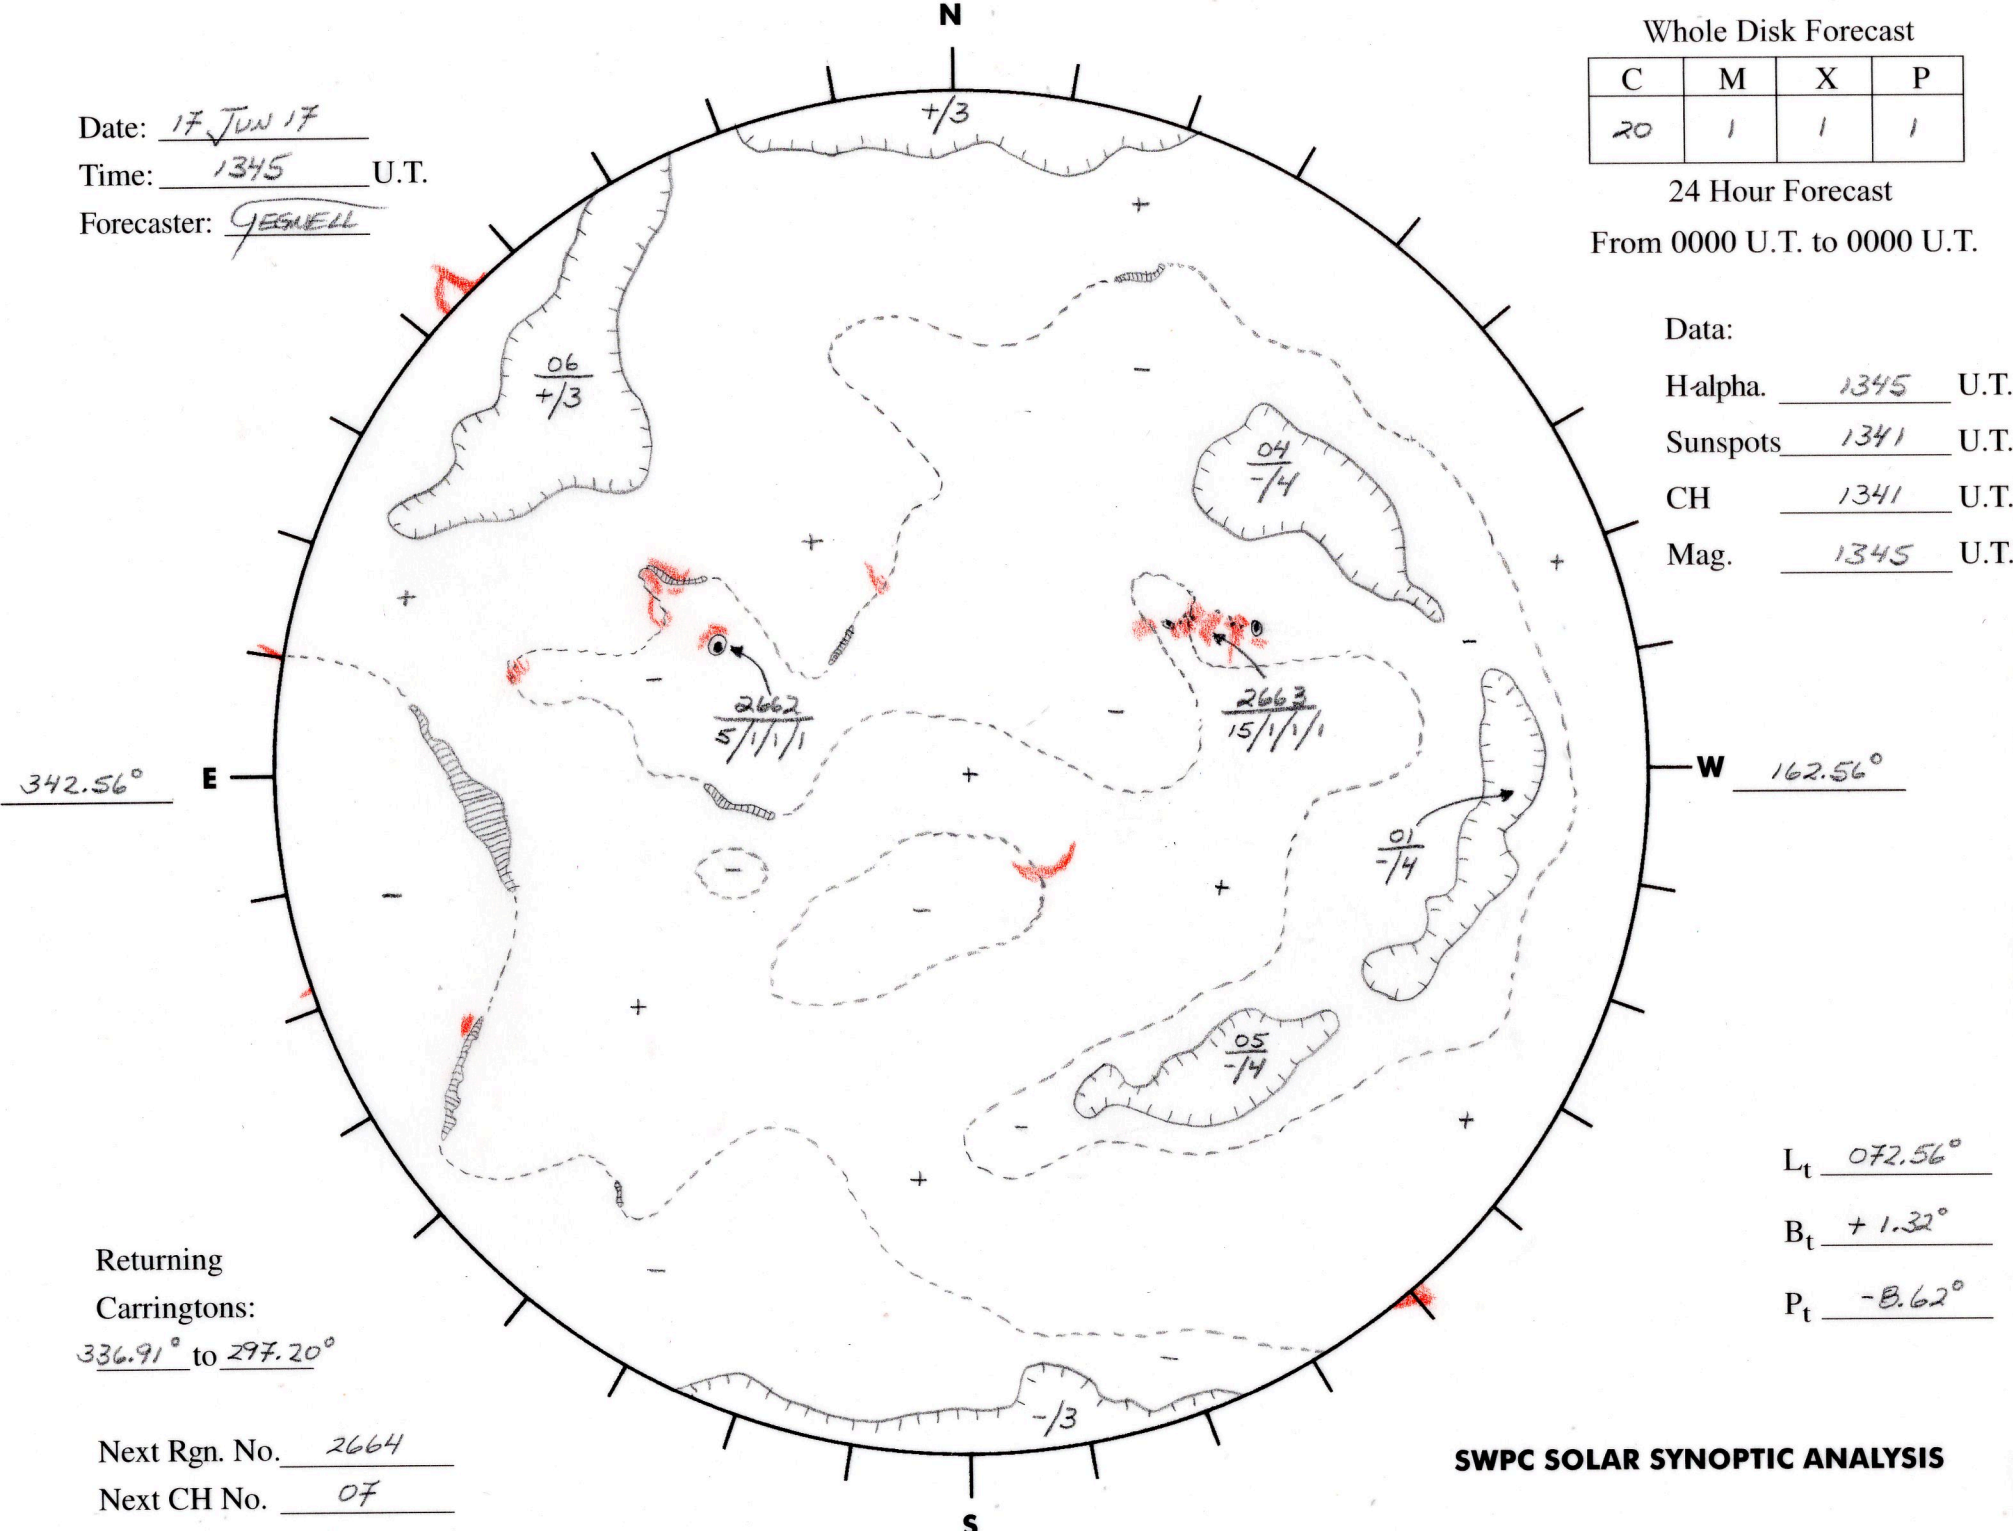

Date: 17 JUN 17
 Time: 1345 U.T.
 Forecaster: YESNELL

Whole Disk Forecast

C	M	X	P
20	1	1	1

24 Hour Forecast
 From 0000 U.T. to 0000 U.T.

Data:

Halpha. 1345 U.T.

Sunspots 1341 U.T.

CH 1341 U.T.

Mag. 1345 U.T.

Returning
 Carringtons:
336.91° to 297.20°

Next Rgn. No. 2664
 Next CH No. 07

L_t 072.56°

B_t +1.32°

P_t -0.62°