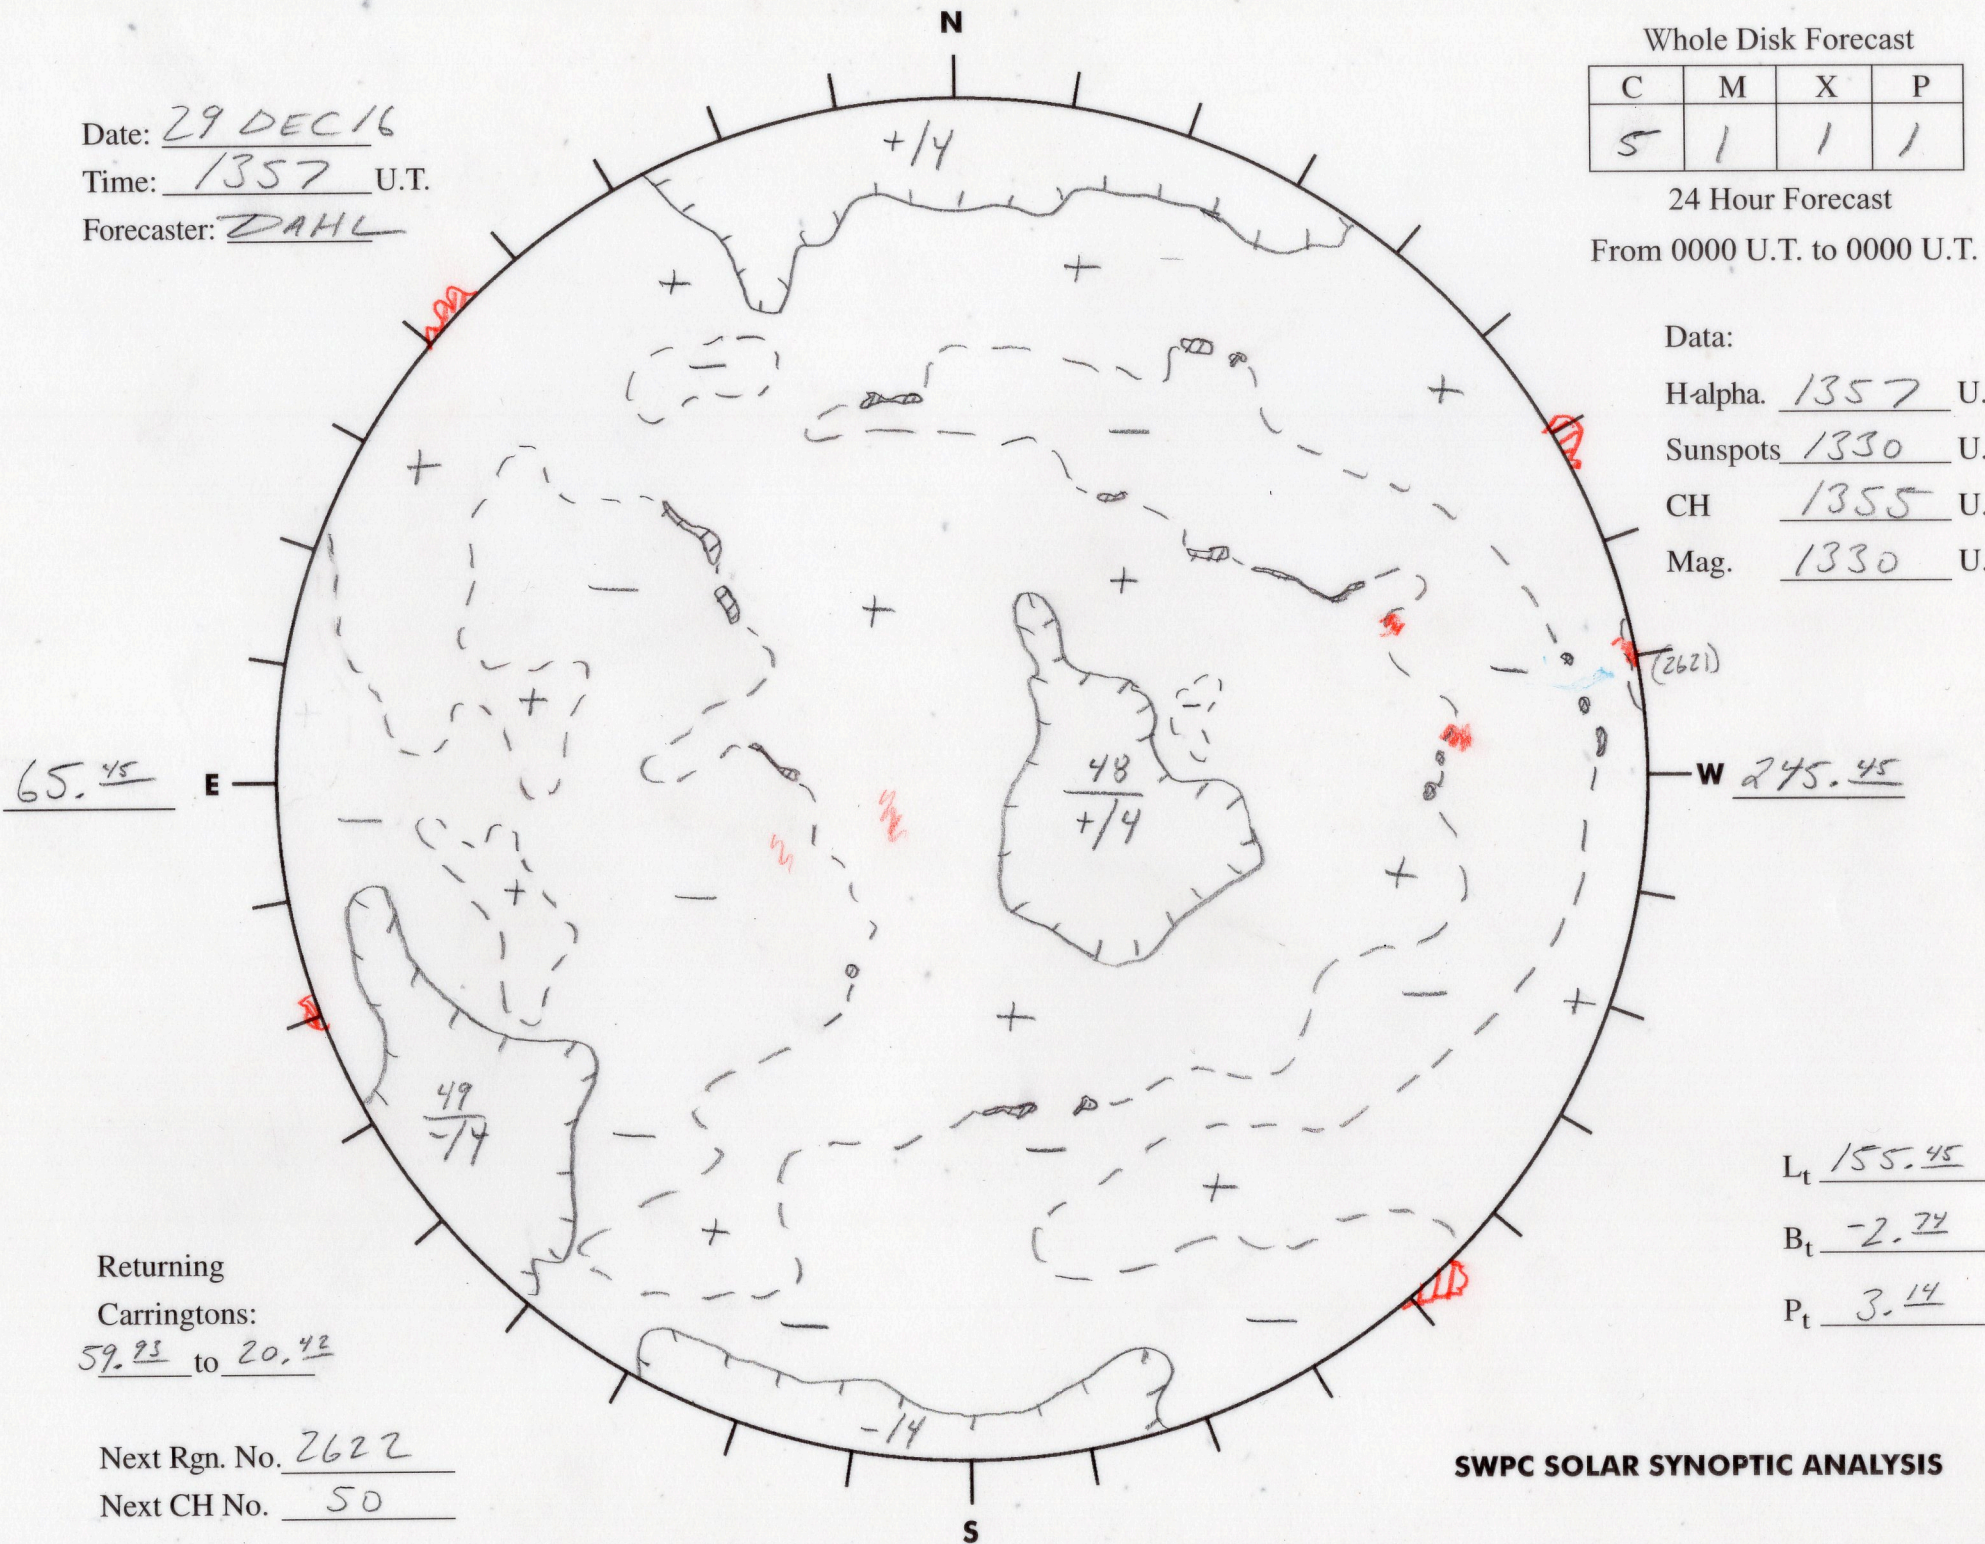

Date: 29 DEC 16
 Time: 1357 U.T.
 Forecaster: DAHL

Whole Disk Forecast

C	M	X	P
5	1	1	1

24 Hour Forecast
 From 0000 U.T. to 0000 U.T.

Data:

Halpha. 1357 U.T.

Sunspots 1330 U.T.

CH 1355 U.T.

Mag. 1330 U.T.

65.45 E

W 245.45

Returning
 Carringtons:
59.93 to 20.42

Next Rgn. No. 2622
 Next CH No. 50

L_t 155.45

B_t -2.74

P_t 3.14