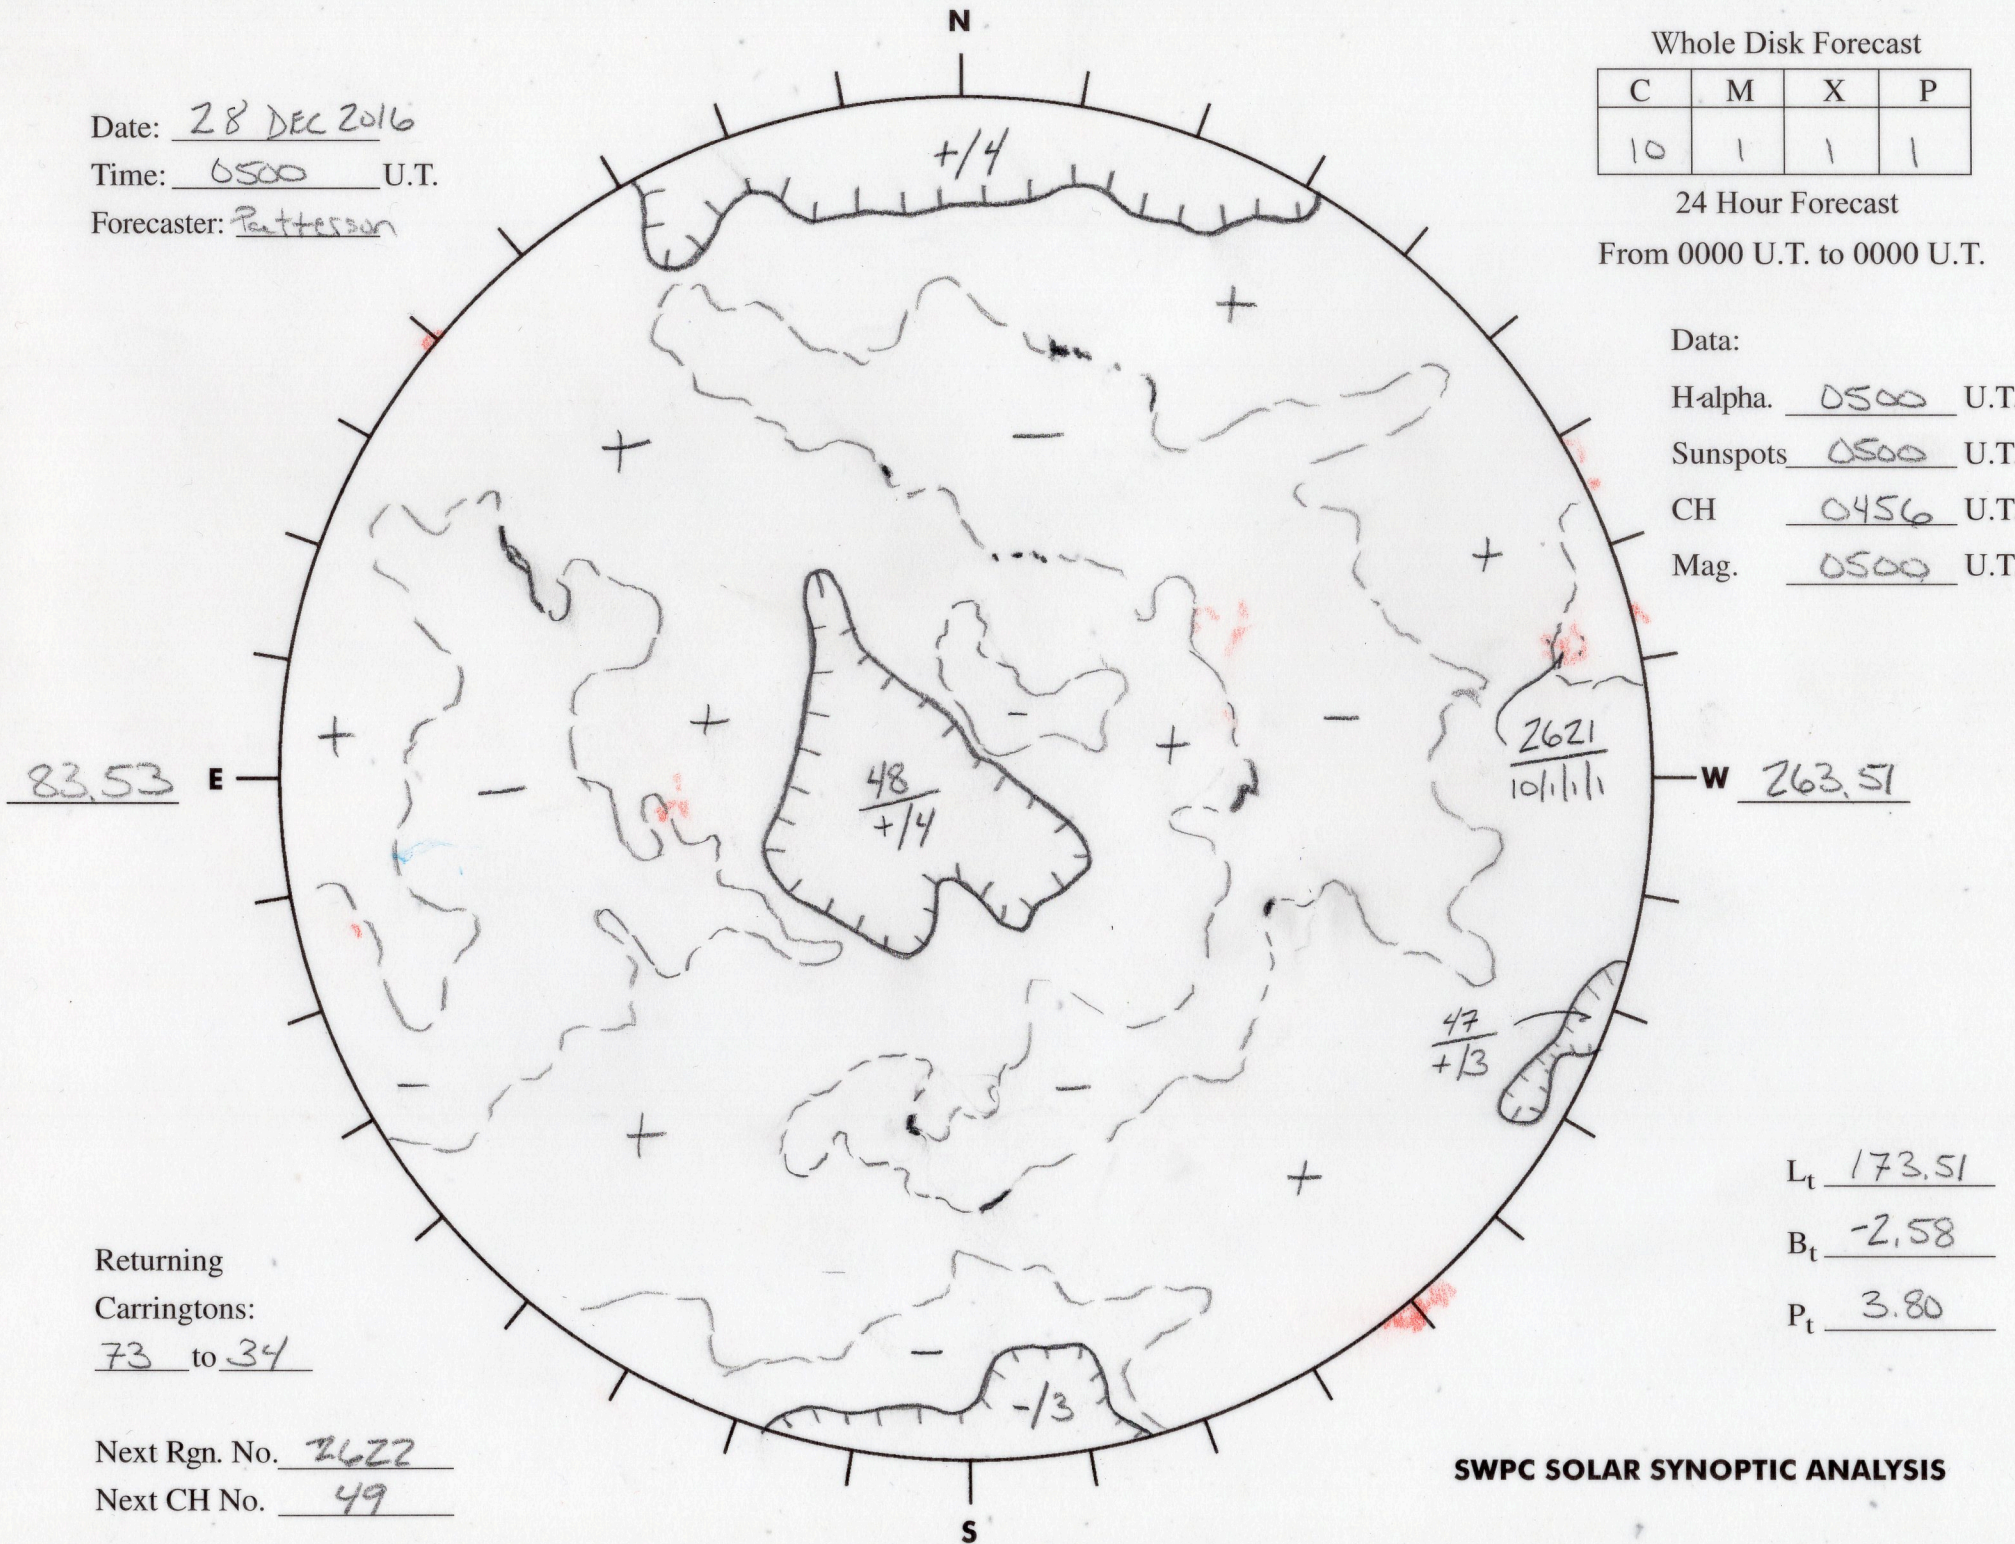

Date: 28 DEC 2016
 Time: 0500 U.T.
 Forecaster: Patterson

Whole Disk Forecast

| C | M | X | P |
|----|---|---|---|
| 10 | 1 | 1 | 1 |

24 Hour Forecast
 From 0000 U.T. to 0000 U.T.

Data:

H-alpha. 0500 U.T.

Sunspots 0500 U.T.

CH 0456 U.T.

Mag. 0500 U.T.

Returning
 Carringtons:
73 to 34

Next Rgn. No. 2622
 Next CH No. 49

L_t 173.51
 B_t -2.58
 P_t 3.80