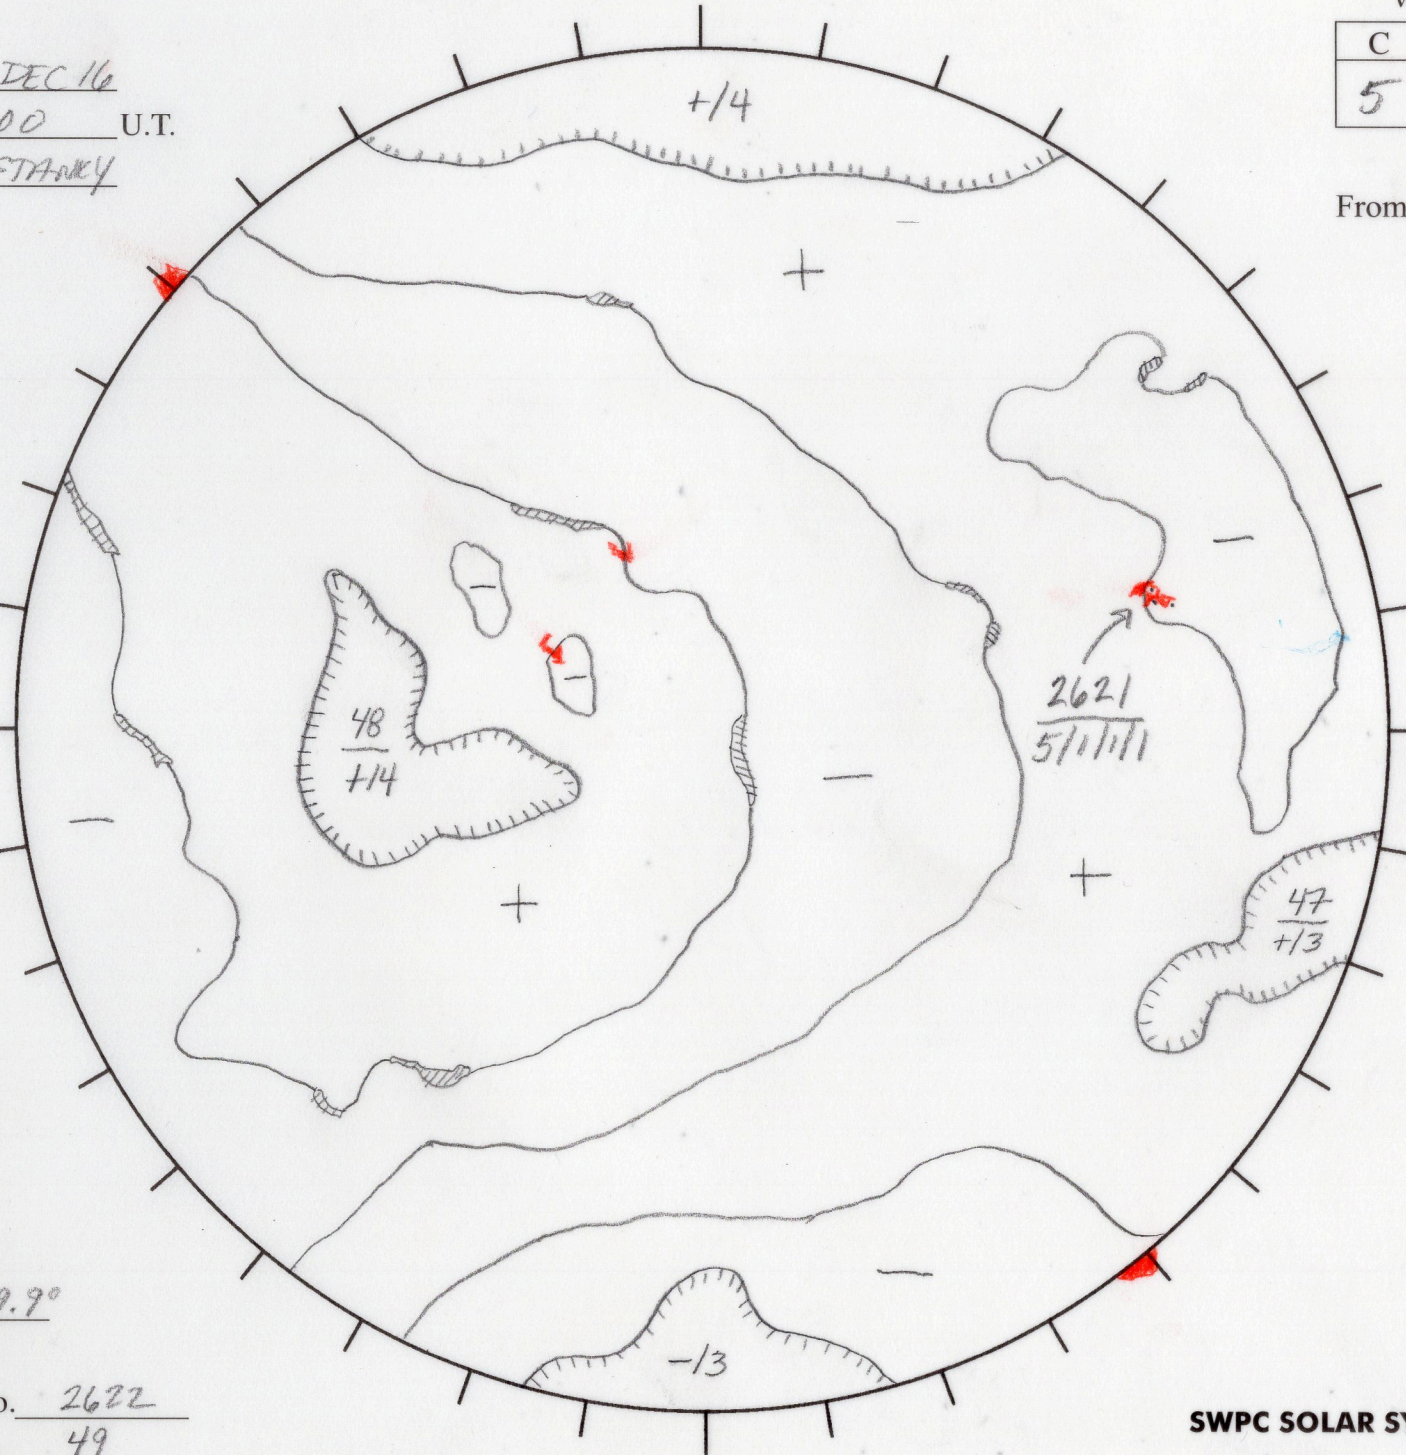

Date: 26 DEC 16
 Time: 1600 U.T.
 Forecaster: STARKY

Whole Disk Forecast

C	M	X	P
5	1	1	1

24 Hour Forecast

From 0000 U.T. to 0000 U.T.

Data:

H-alpha. 1600 U.T.

Sunspots 1600 U.T.

CH 1555 U.T.

Mag. 1600 U.T.

103.8° E

W 283.8

Returning
 Carringtons:
99.5 to 59.9°

L_t 193.8°

B_t -2.4°

P_t 4.5°