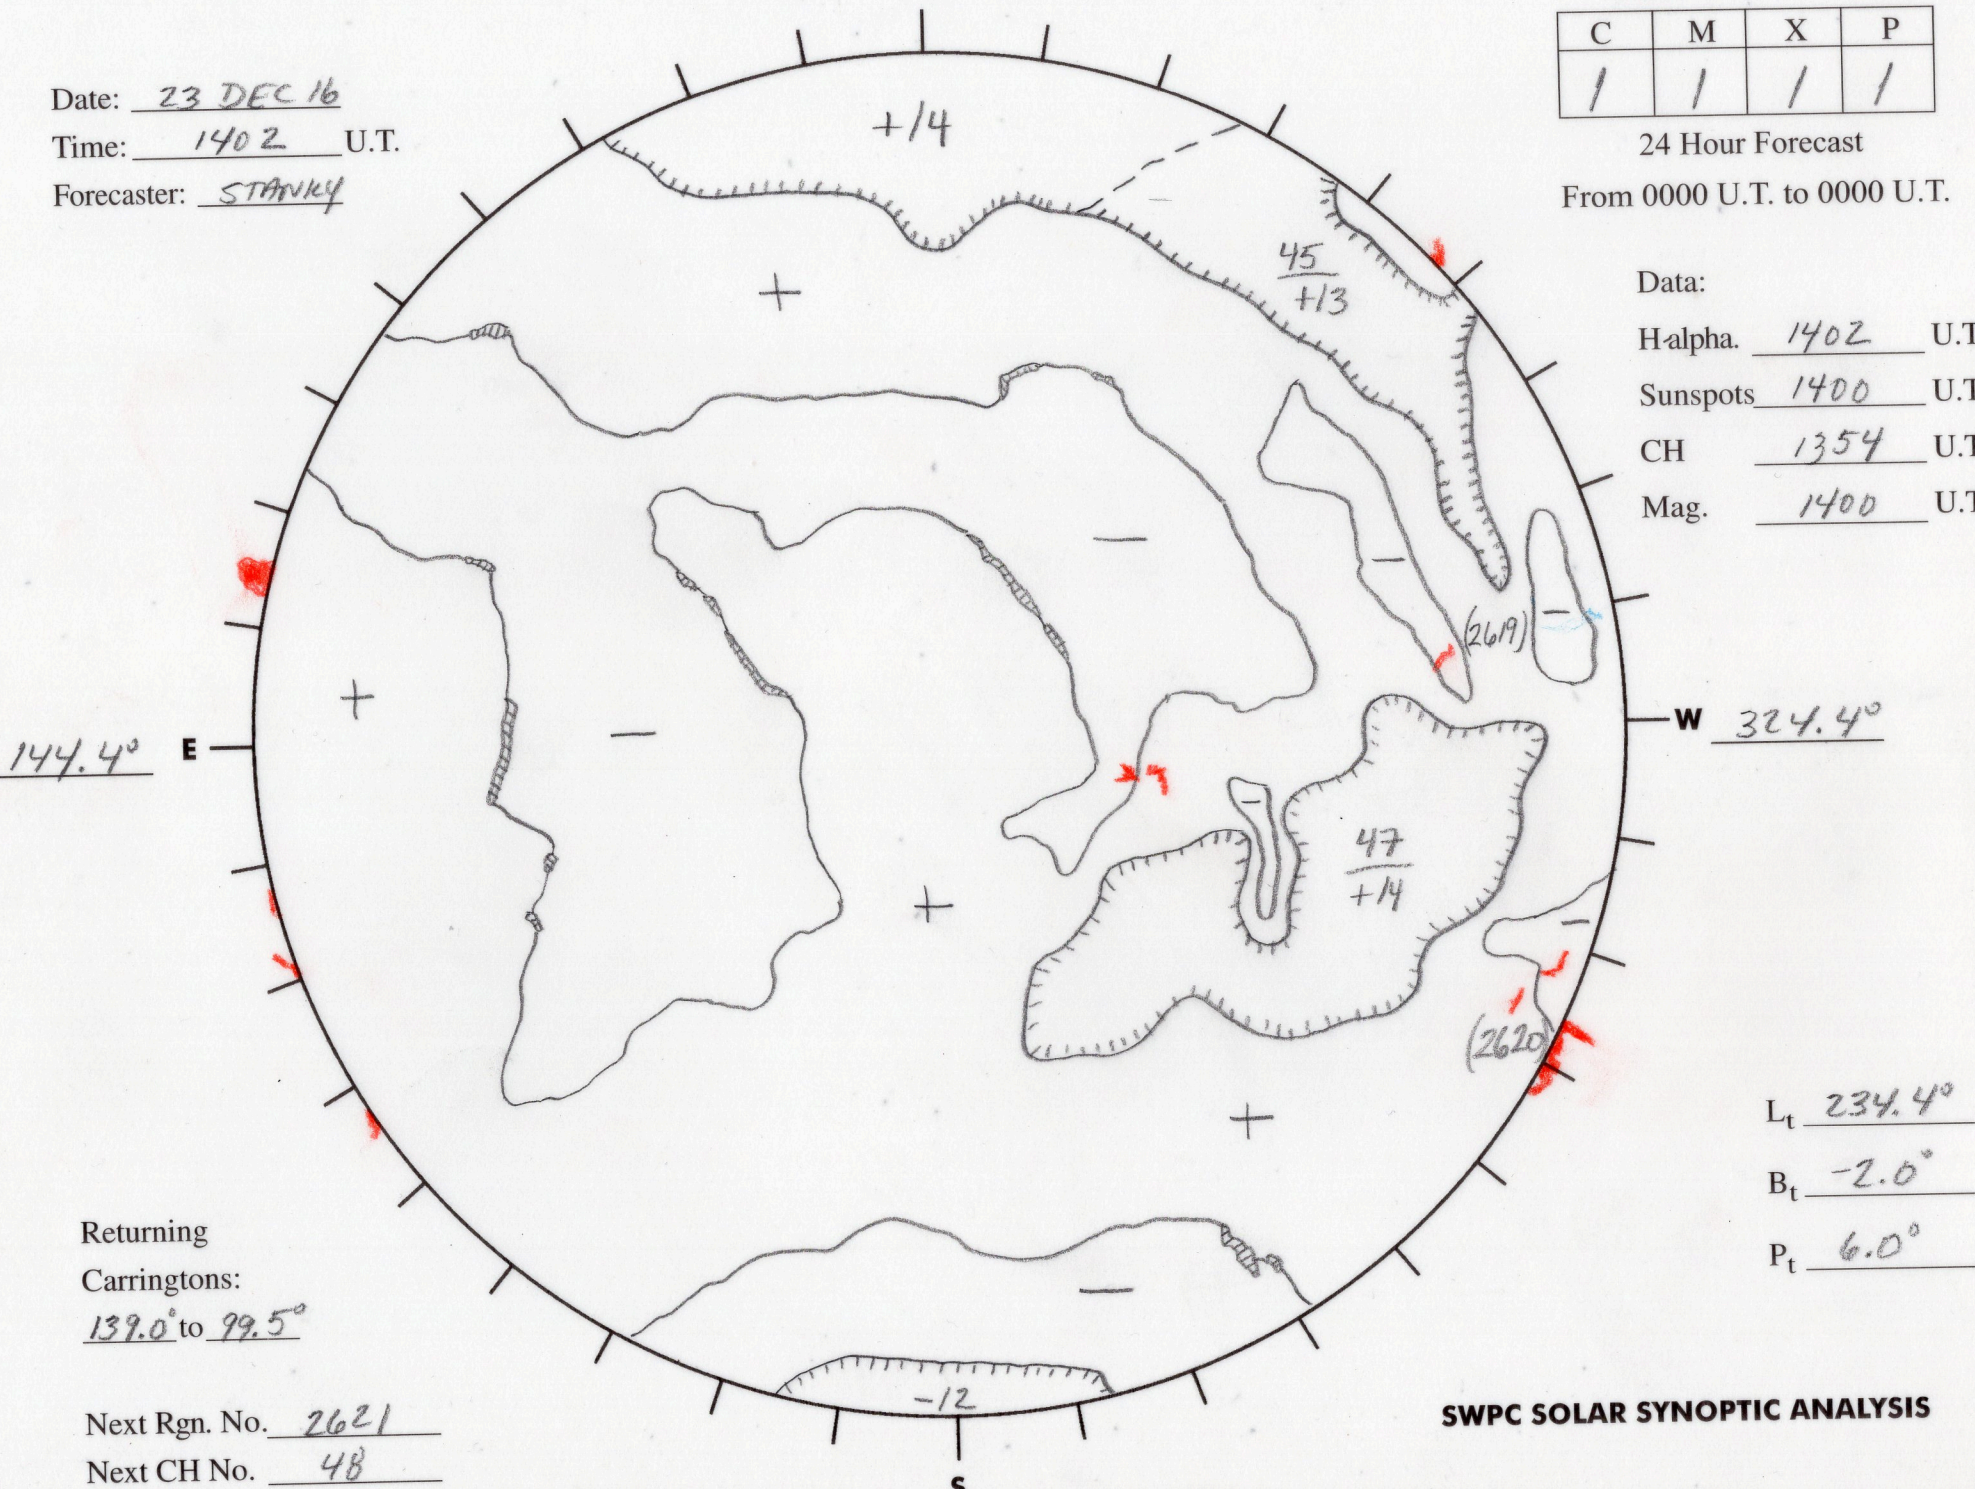

Whole Disk Forecast

| C | M | X | P |
|---|---|---|---|
| / | / | / | / |

24 Hour Forecast

From 0000 U.T. to 0000 U.T.

Data:

H-alpha. 1402 U.T.

Sunspots 1400 U.T.

CH 1354 U.T.

Mag. 1400 U.T.

Date: 23 DEC 16
 Time: 1402 U.T.
 Forecaster: STANKY

W 324.4°

144.4° E

L_t 234.4°

B_t -2.0°

P_t 6.0°

Returning Carringtons:
139.0° to 99.5°

Next Rgn. No. 2621

Next CH No. 48