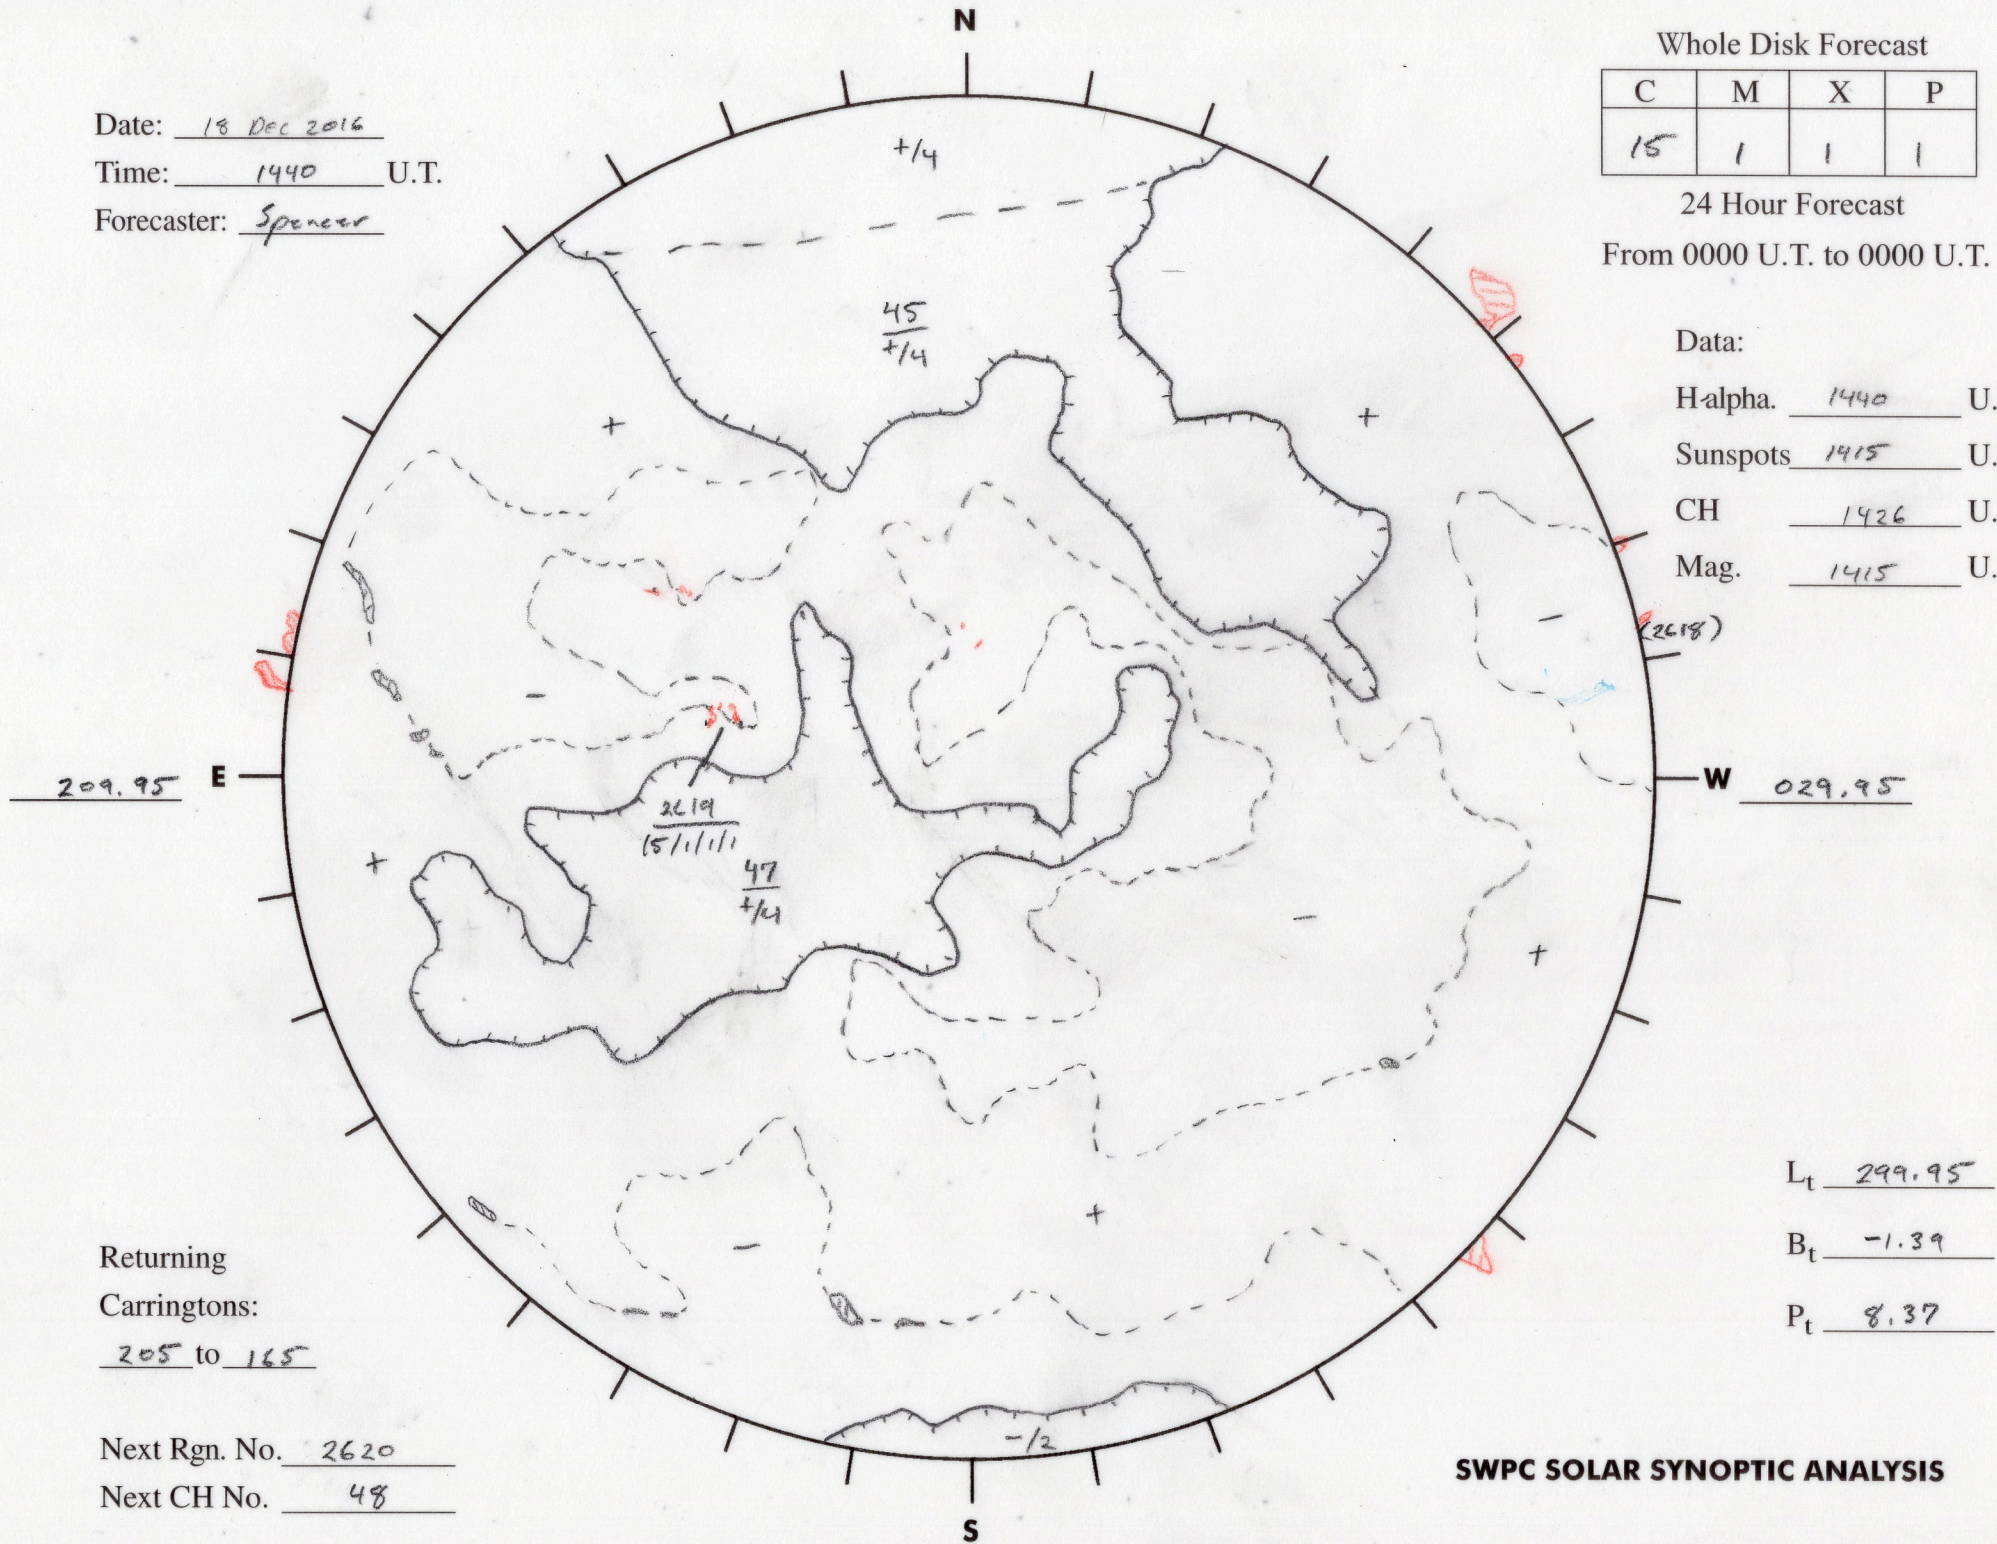

Date: 18 Dec 2016
 Time: 1440 U.T.
 Forecaster: Spencer

Whole Disk Forecast

C	M	X	P
15	1	1	1

24 Hour Forecast
 From 0000 U.T. to 0000 U.T.

Data:
 H-alpha. 1440 U.T.
 Sunspots 1415 U.T.
 CH 1426 U.T.
 Mag. 1415 U.T.

Returning
 Carringtons:
205 to 165

Next Rgn. No. 2620
 Next CH No. 48

L_t 299.95
 B_t -1.39
 P_t 8.37