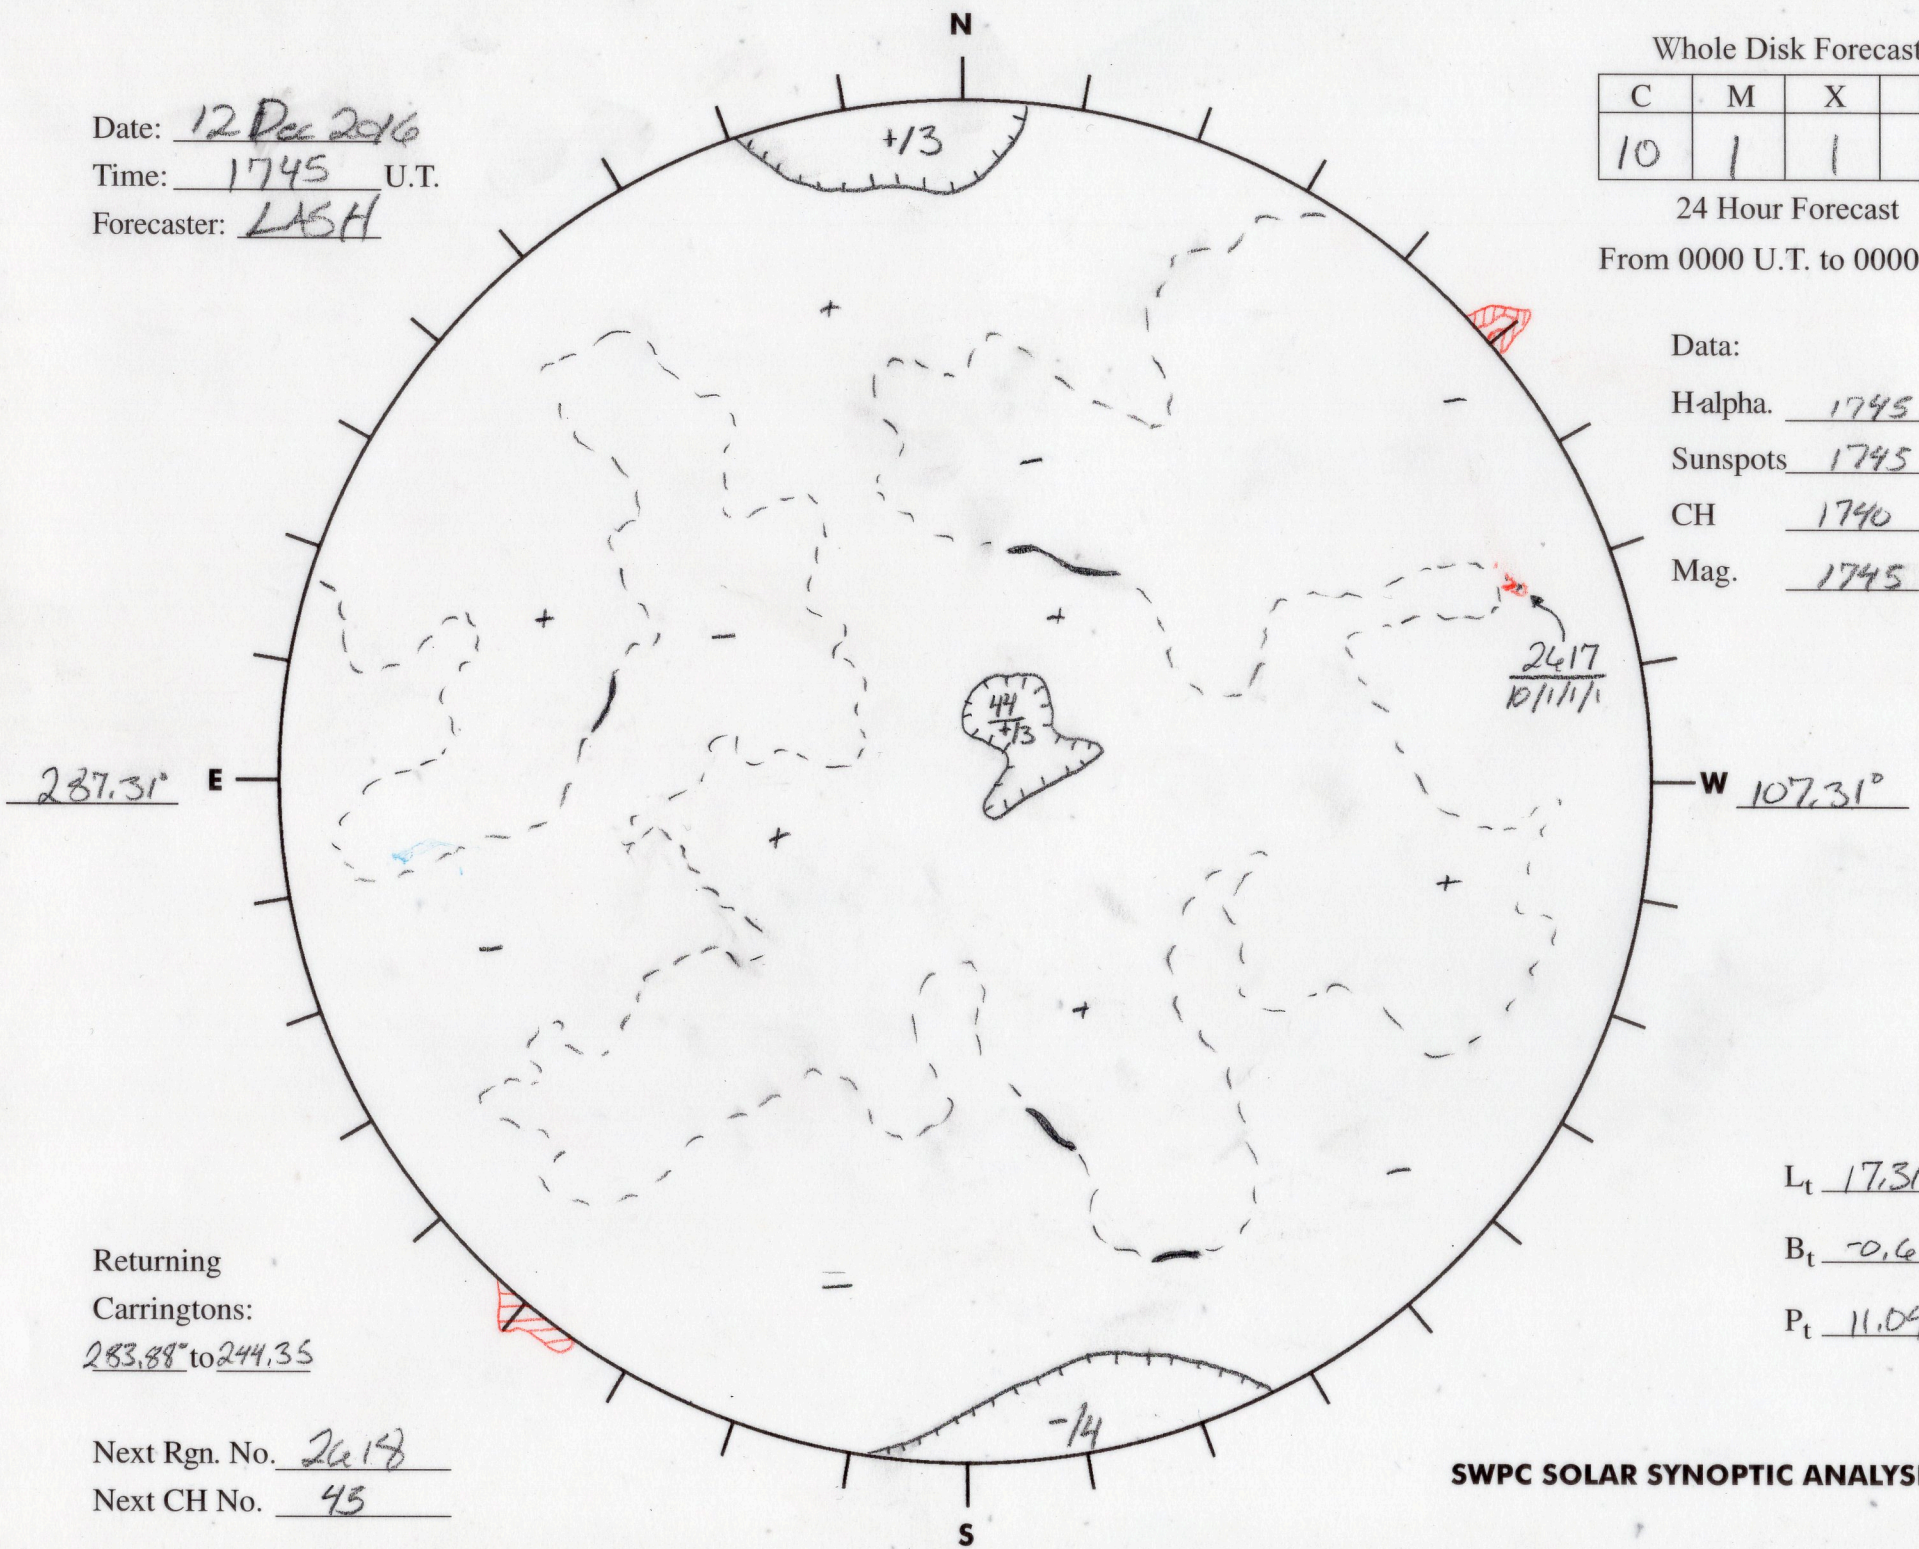

Date: 12 Dec 2016  
 Time: 1745 U.T.  
 Forecaster: LASH

Whole Disk Forecast

C	M	X	P
10	1	1	1

24 Hour Forecast

From 0000 U.T. to 0000 U.T.

Data:

H-alpha. 1745 U.T.

Sunspots 1745 U.T.

CH 1740 U.T.

Mag. 1745 U.T.

Returning Carringtons:  
283.88° to 244.35

Next Rgn. No. 2618  
 Next CH No. 45

$L_t$  17.31°

$B_t$  -0.65

$P_t$  11.04