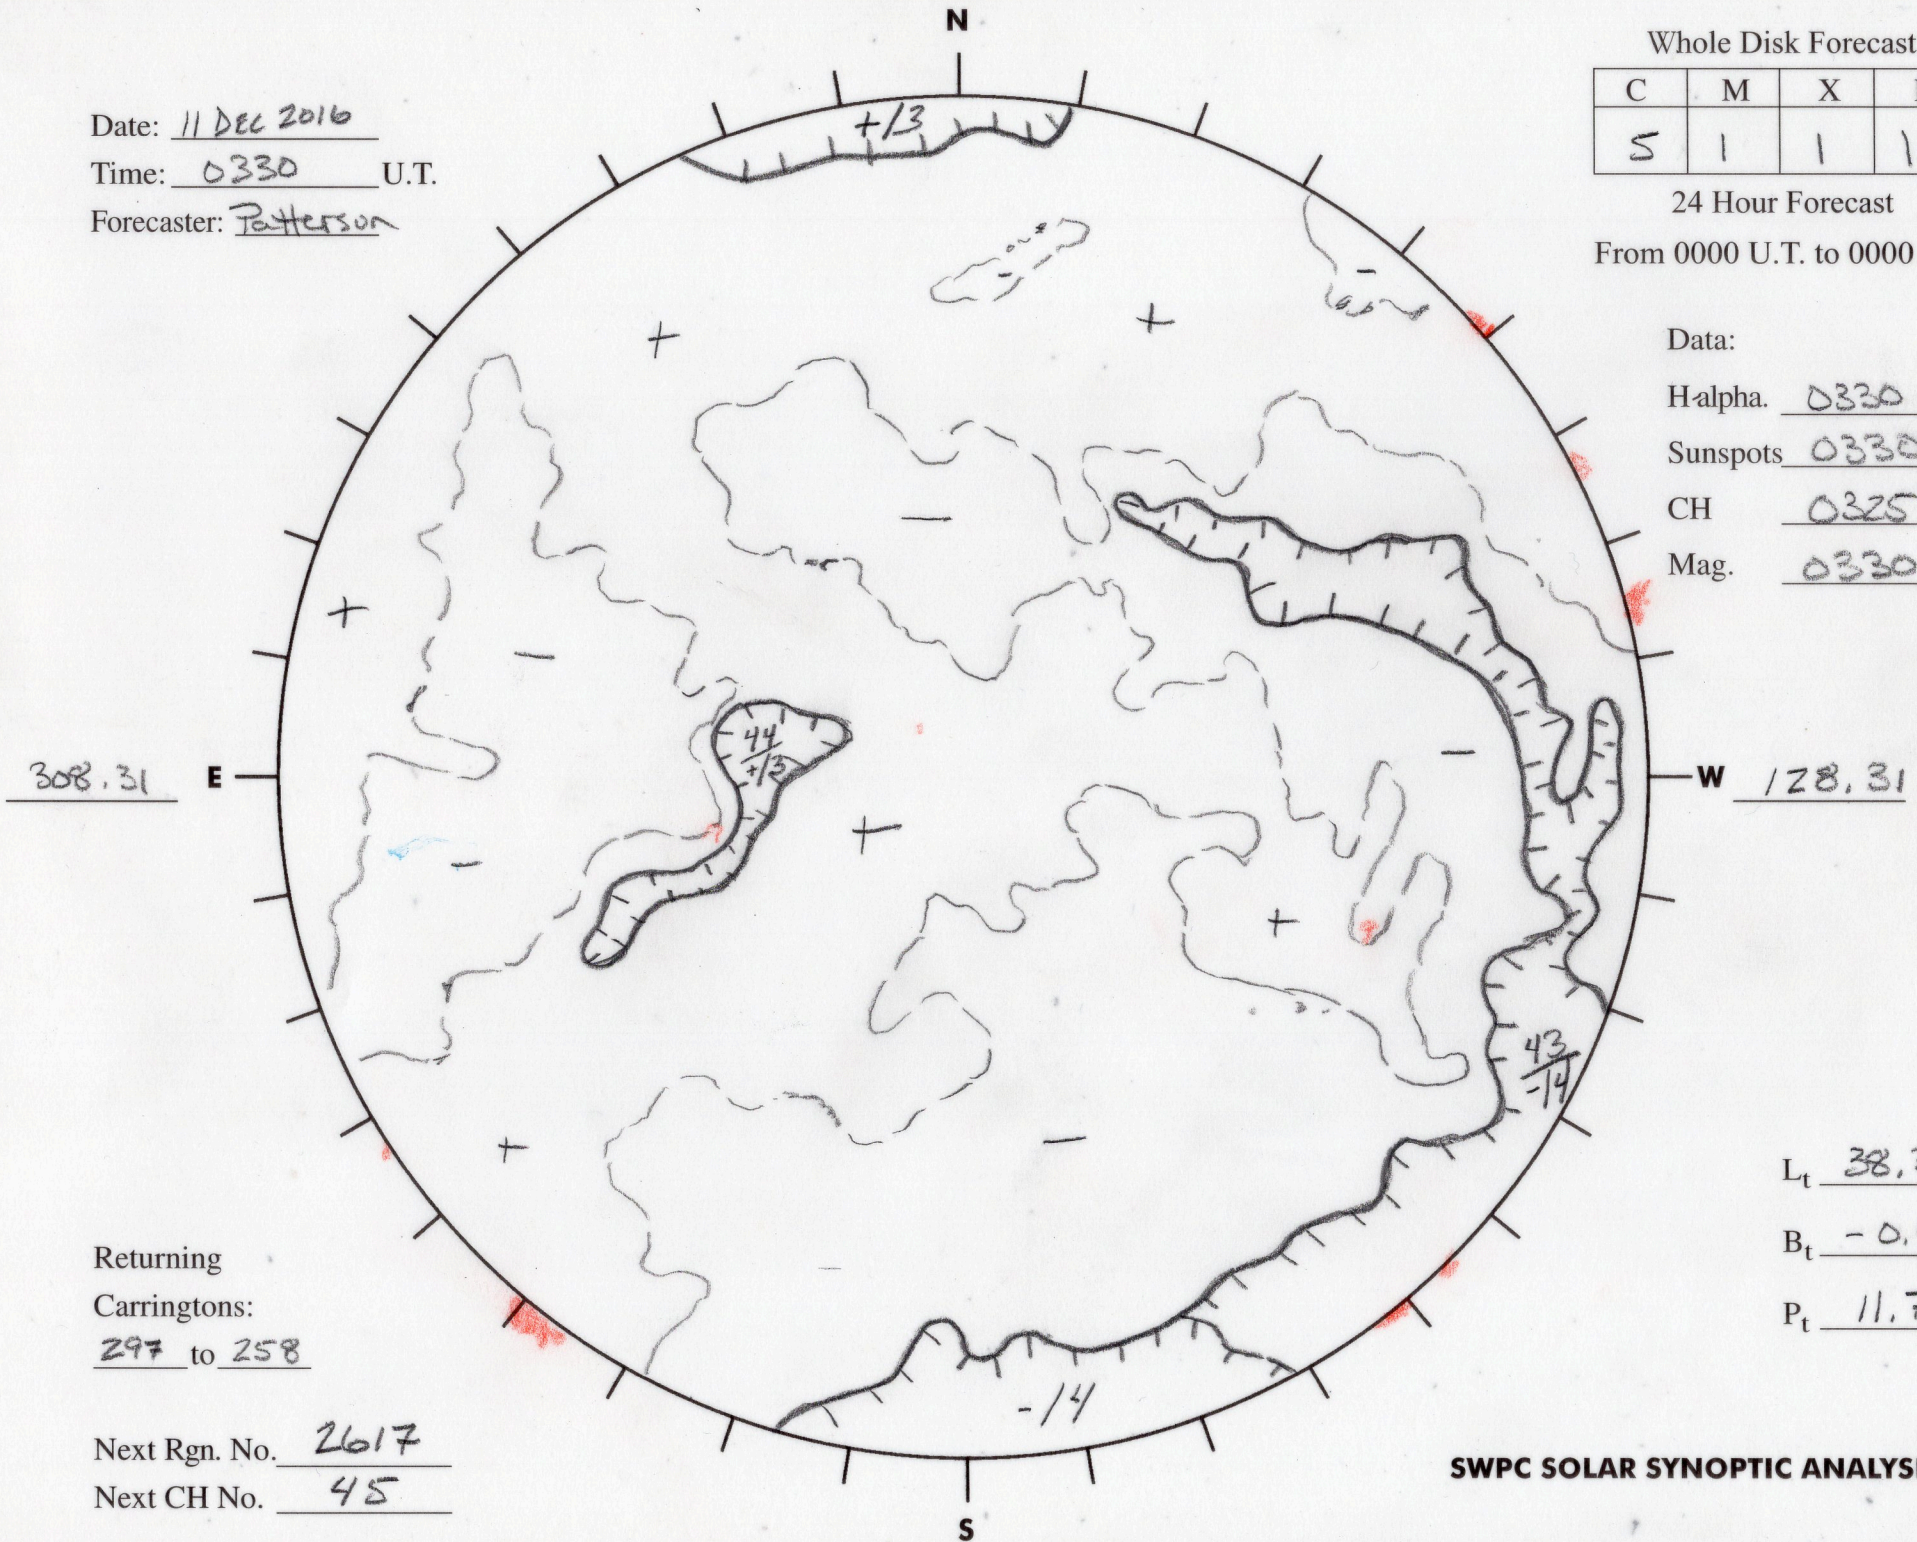

Date: 11 DEC 2016
 Time: 0330 U.T.
 Forecaster: Patterson

Whole Disk Forecast

C	M	X	P
5	1	1	1

24 Hour Forecast
 From 0000 U.T. to 0000 U.T.

Data:

H-alpha. 0330 U.T.

Sunspots 0330 U.T.

CH 0325 U.T.

Mag. 0330 U.T.

Returning
 Carringtons:
297 to 258

Next Rgn. No. 2617
 Next CH No. 45

L_t 38.31

B_t -0.44

P_t 11.74