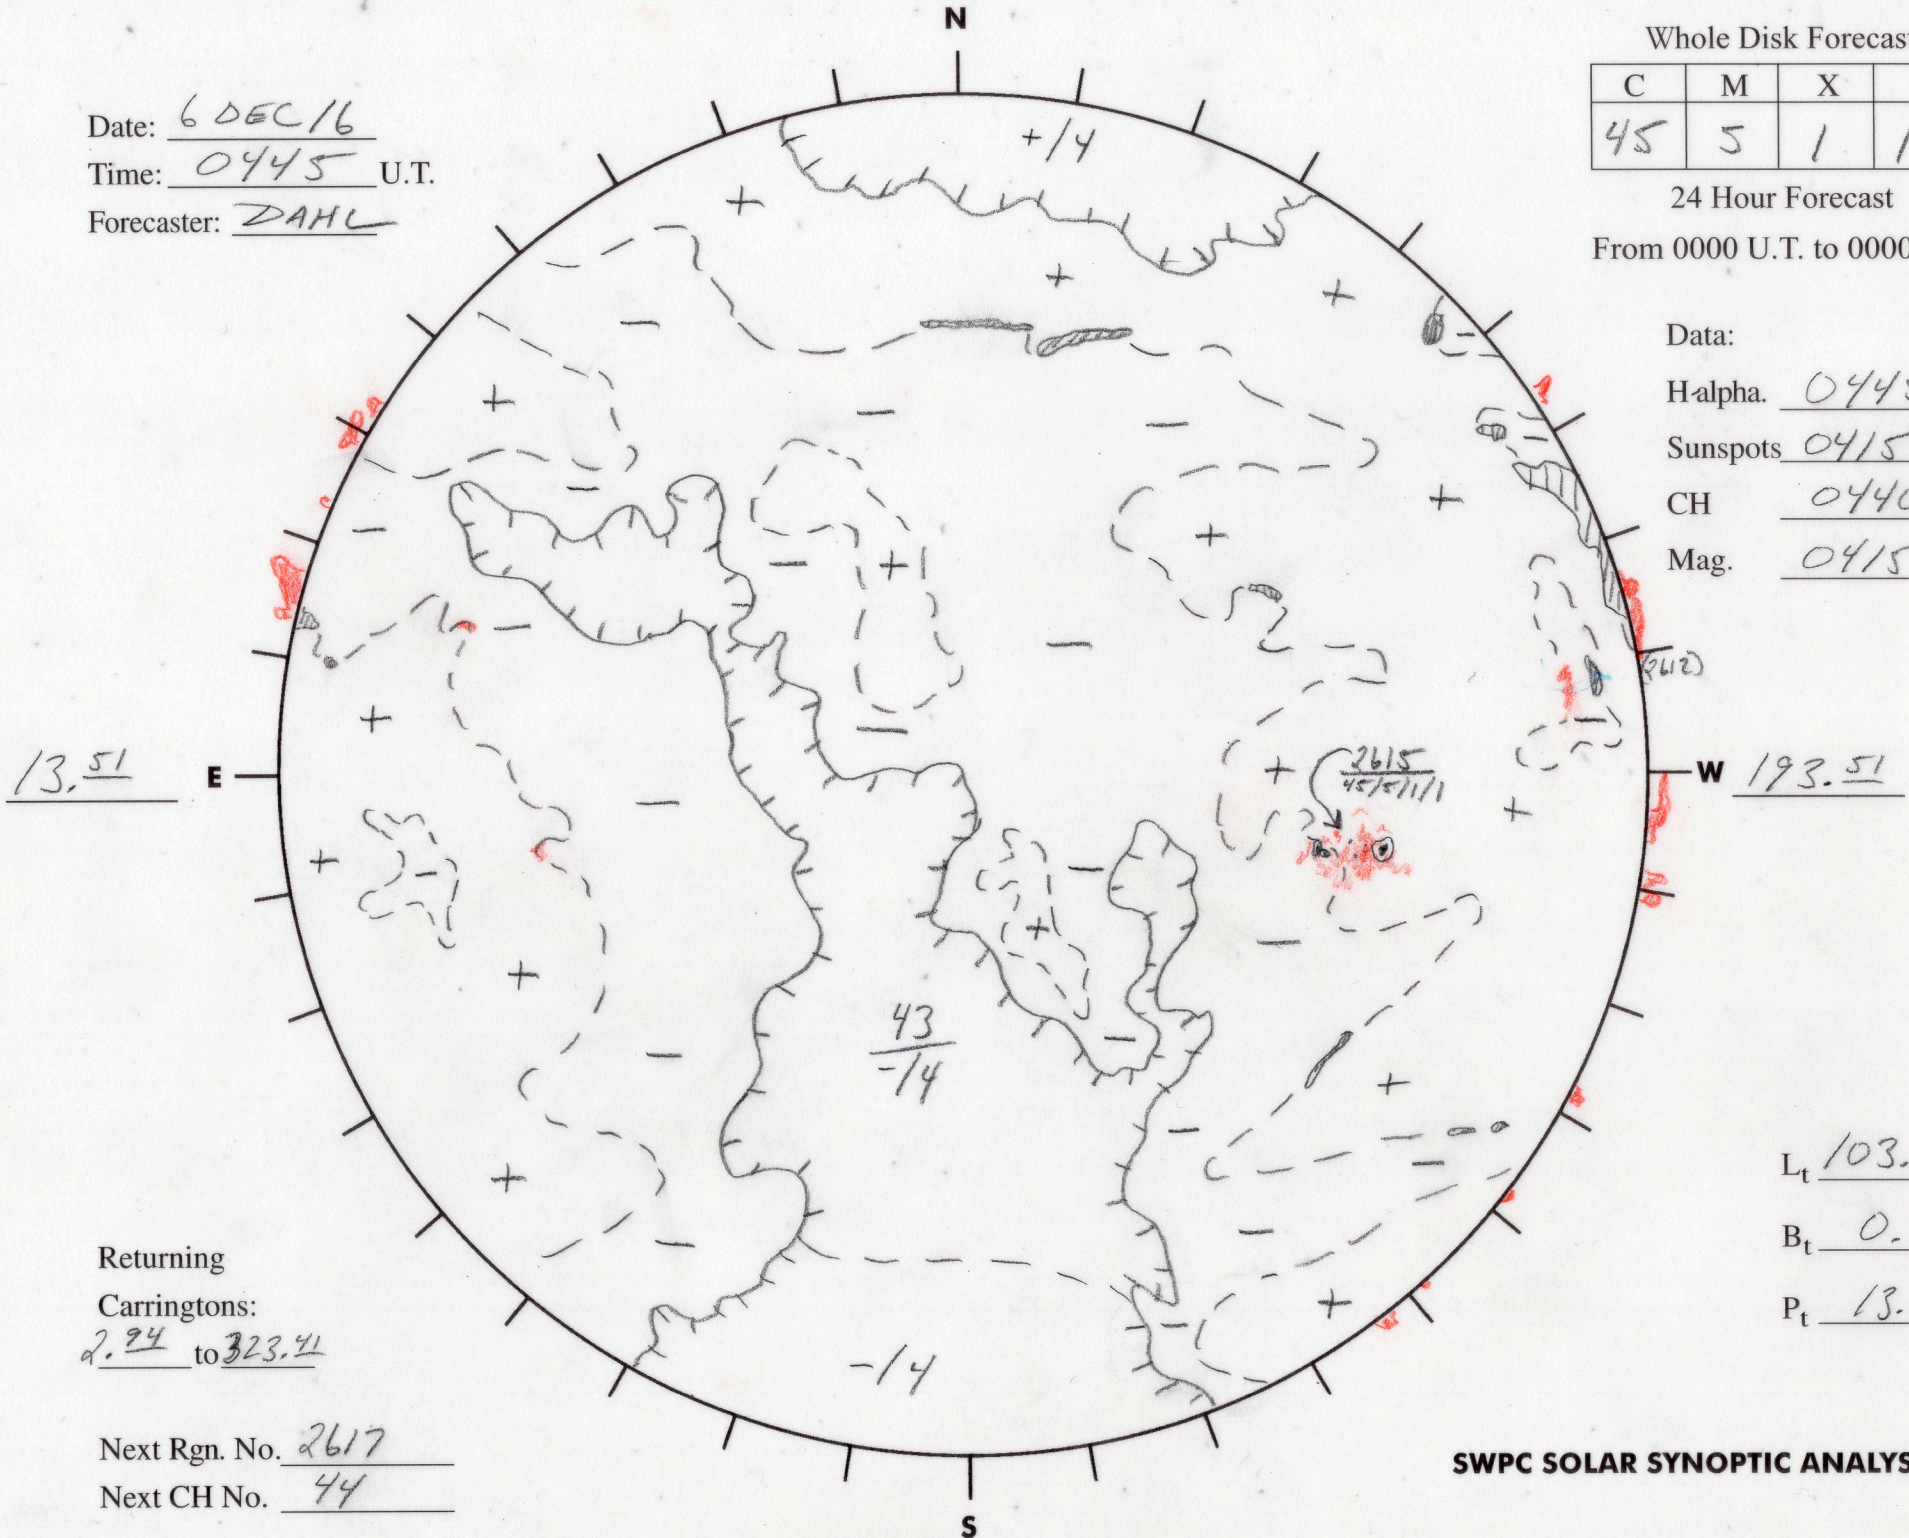

Date: 6 DEC 16  
 Time: 0445 U.T.  
 Forecaster: DAHL

Whole Disk Forecast

C	M	X	P
45	5	1	1

24 Hour Forecast  
 From 0000 U.T. to 0000 U.T.

Data:  
 H-alpha. 0445 U.T.  
 Sunspots 0415 U.T.  
 CH 0440 U.T.  
 Mag. 0415 U.T.

Returning  
 Carringtons:  
2.94 to 323.91

Next Rgn. No. 2617  
 Next CH No. 44

$L_t$  103.51  
 $B_t$  0.19  
 $P_t$  13.86