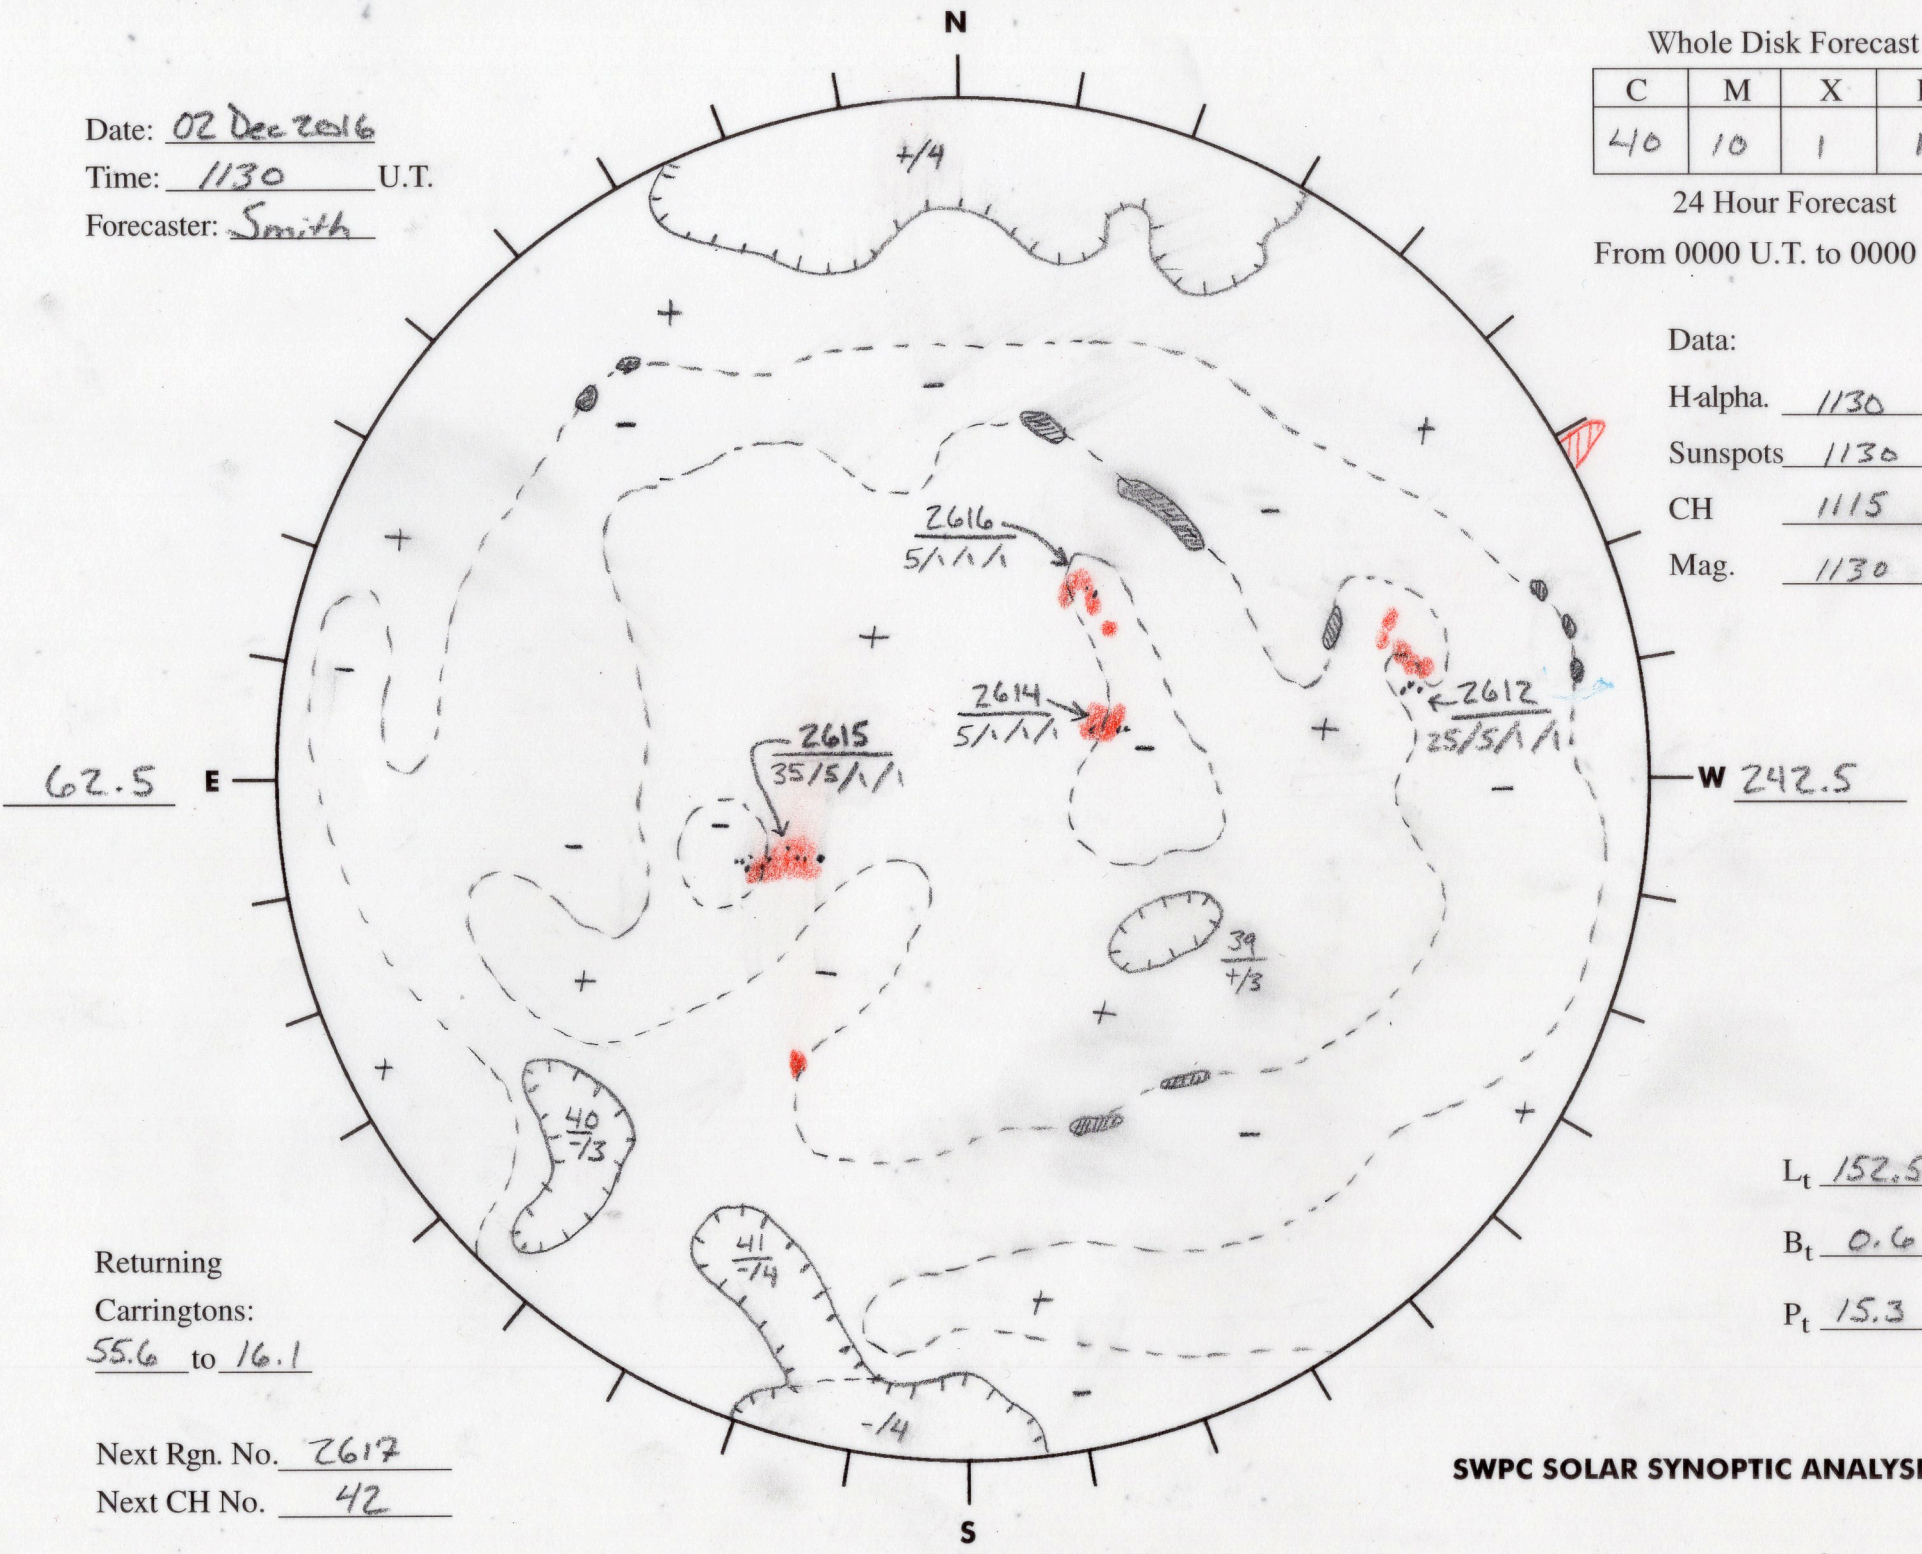

Date: 02 Dec 2016  
 Time: 1130 U.T.  
 Forecaster: Smith

Whole Disk Forecast

C	M	X	P
40	10	1	1

24 Hour Forecast  
 From 0000 U.T. to 0000 U.T.

Data:  
 H-alpha. 1130 U.T.  
 Sunspots 1130 U.T.  
 CH 1115 U.T.  
 Mag. 1130 U.T.

Returning  
 Carringtons:  
55.6 to 16.1

Next Rgn. No. 2617  
 Next CH No. 42

$L_t$  152.5  
 $B_t$  0.6  
 $P_t$  15.3