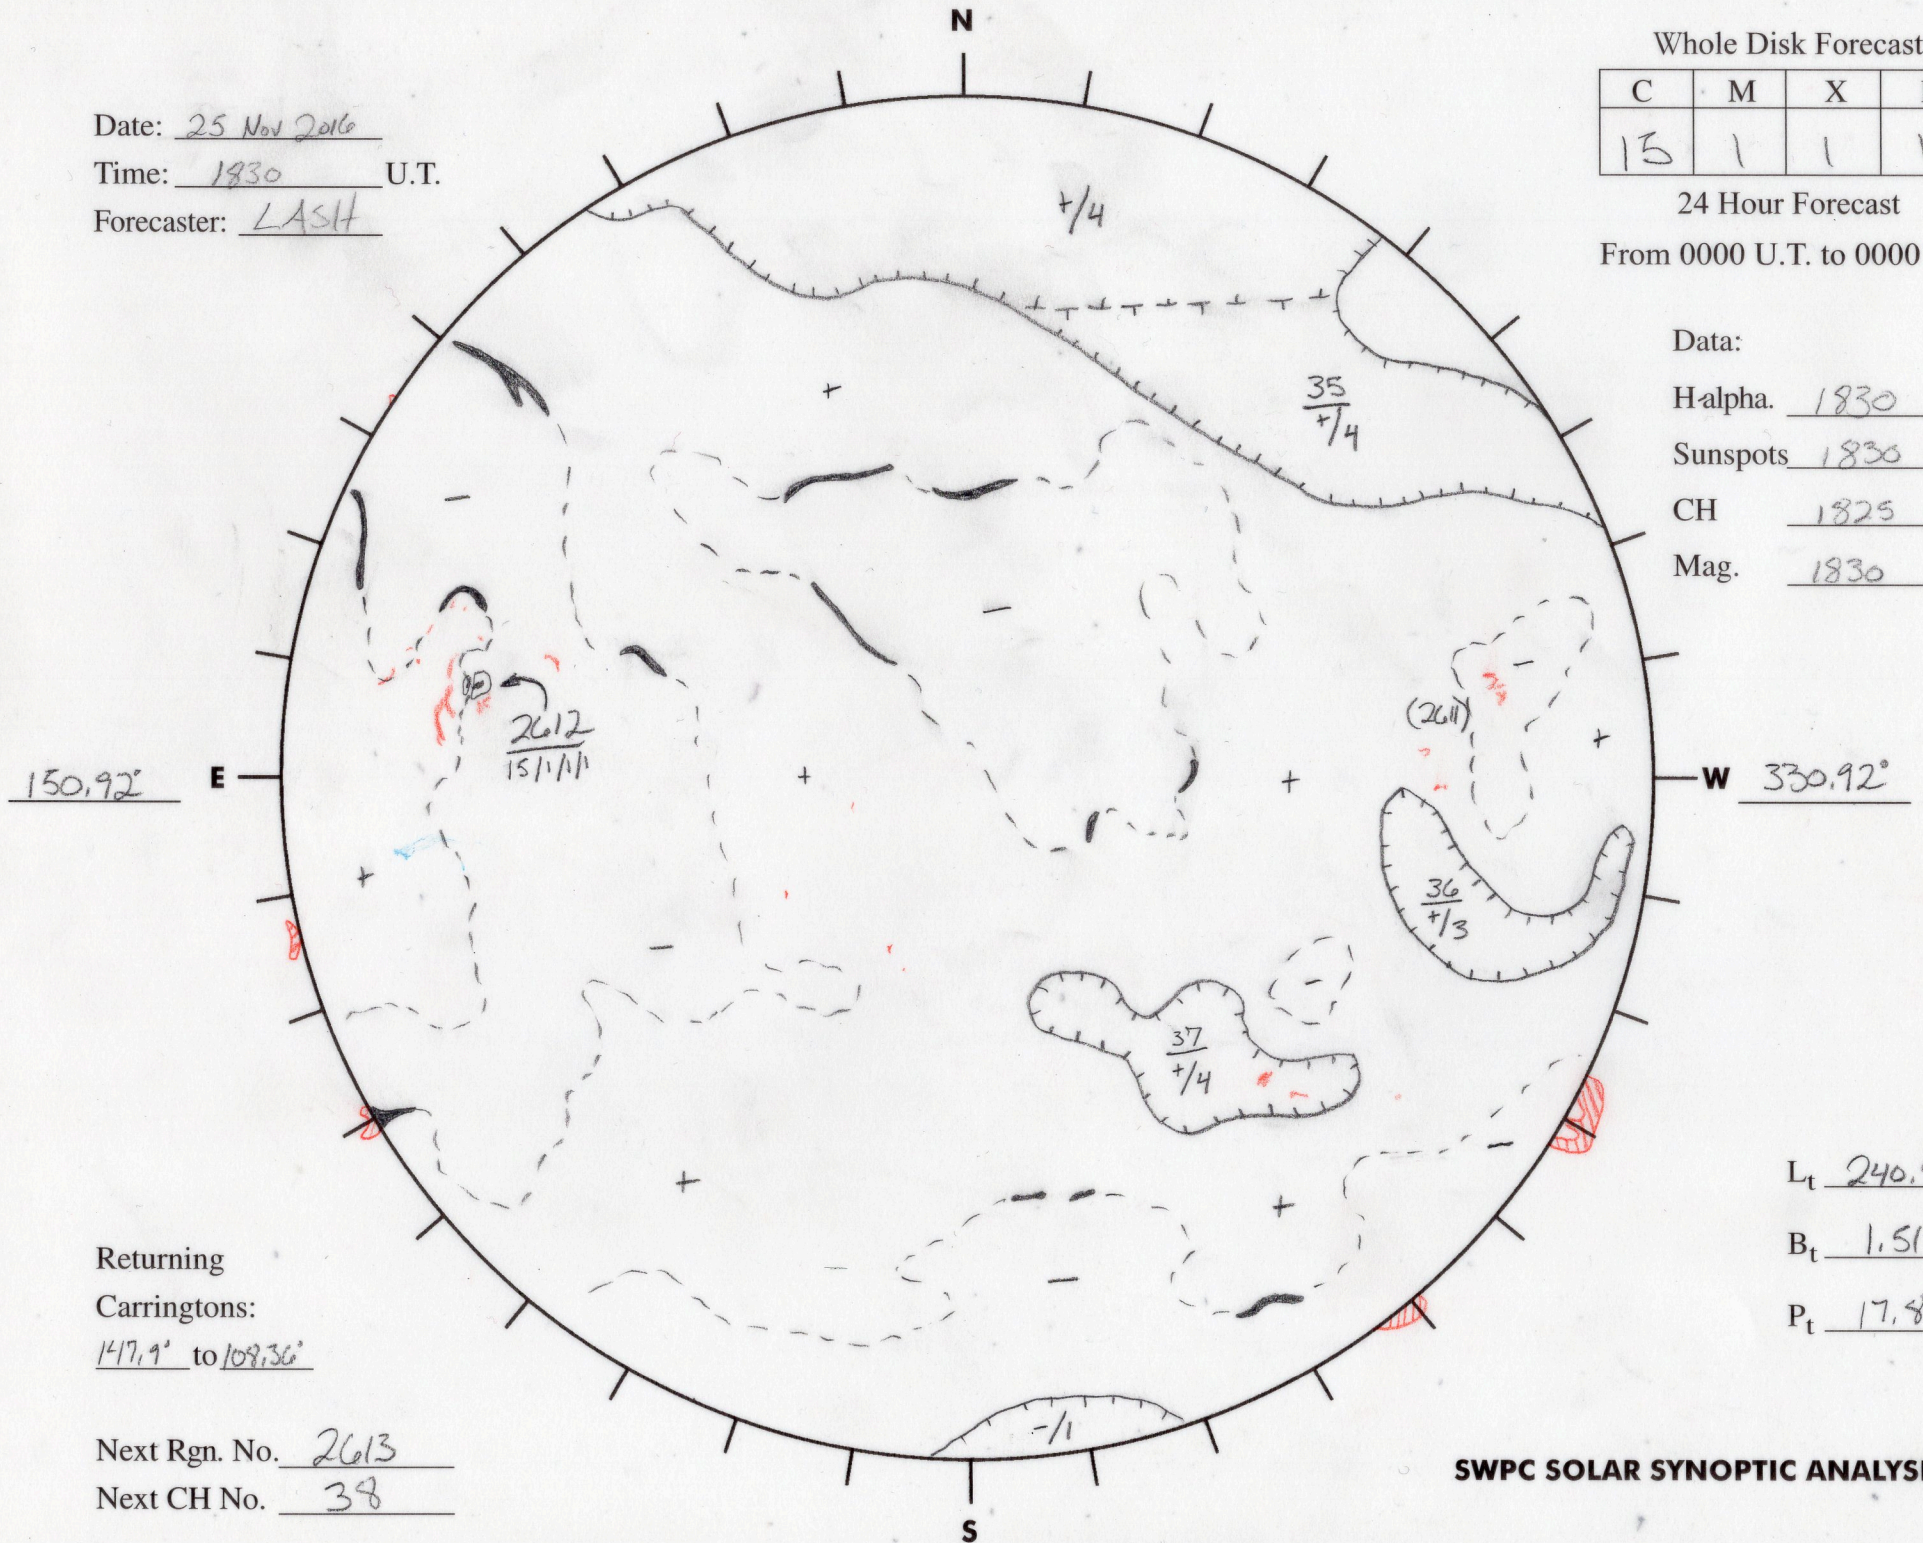

Date: 25 Nov 2016
 Time: 1830 U.T.
 Forecaster: LASH

Whole Disk Forecast

C	M	X	P
15	1	1	1

24 Hour Forecast
 From 0000 U.T. to 0000 U.T.

Data:
 H-alpha. 1830 U.T.
 Sunspots 1830 U.T.
 CH 1825 U.T.
 Mag. 1830 U.T.

150.92° E

W 330.92°

Returning
 Carringtons:
147.9° to 109.36°

Next Rgn. No. 2613
 Next CH No. 38

L_t 240.92°
 B_t 1.51
 P_t 17.88