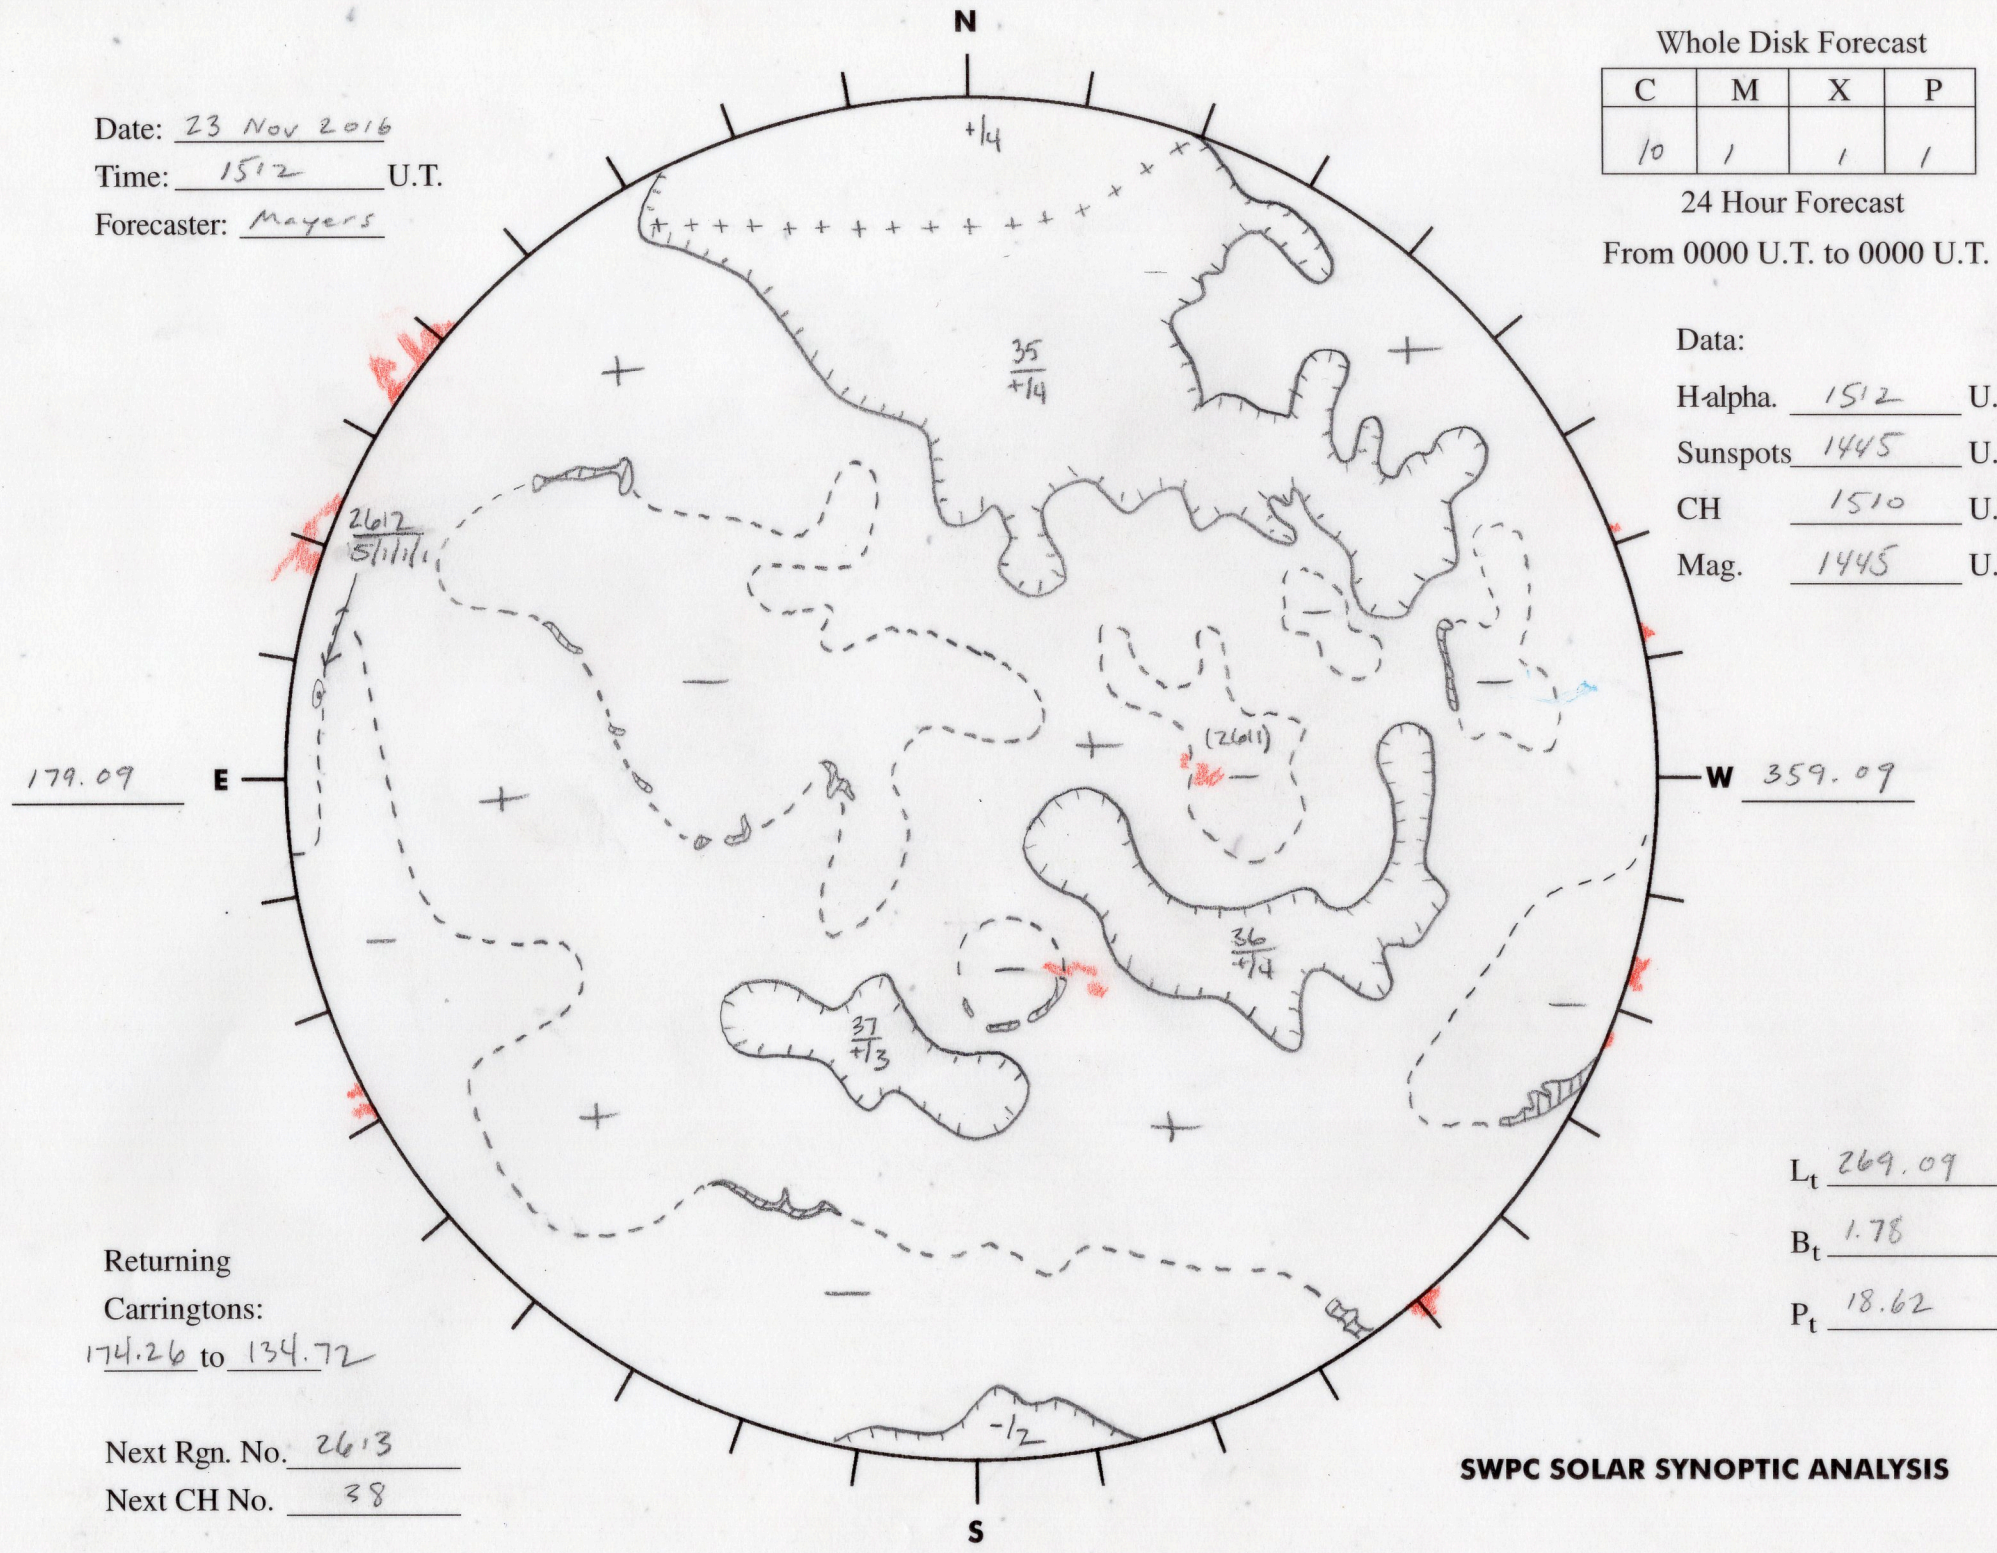

Date: 23 Nov 2016  
 Time: 1512 U.T.  
 Forecaster: Mayers

Whole Disk Forecast

C	M	X	P
10	1	1	1

24 Hour Forecast  
 From 0000 U.T. to 0000 U.T.

Data:  
 H-alpha. 1512 U.T.  
 Sunspots 1445 U.T.  
 CH 1510 U.T.  
 Mag. 1445 U.T.

Returning  
 Carringtons:  
174.26 to 134.72

Next Rgn. No. 2613  
 Next CH No. 38

$L_t$  269.09  
 $B_t$  1.78  
 $P_t$  18.62