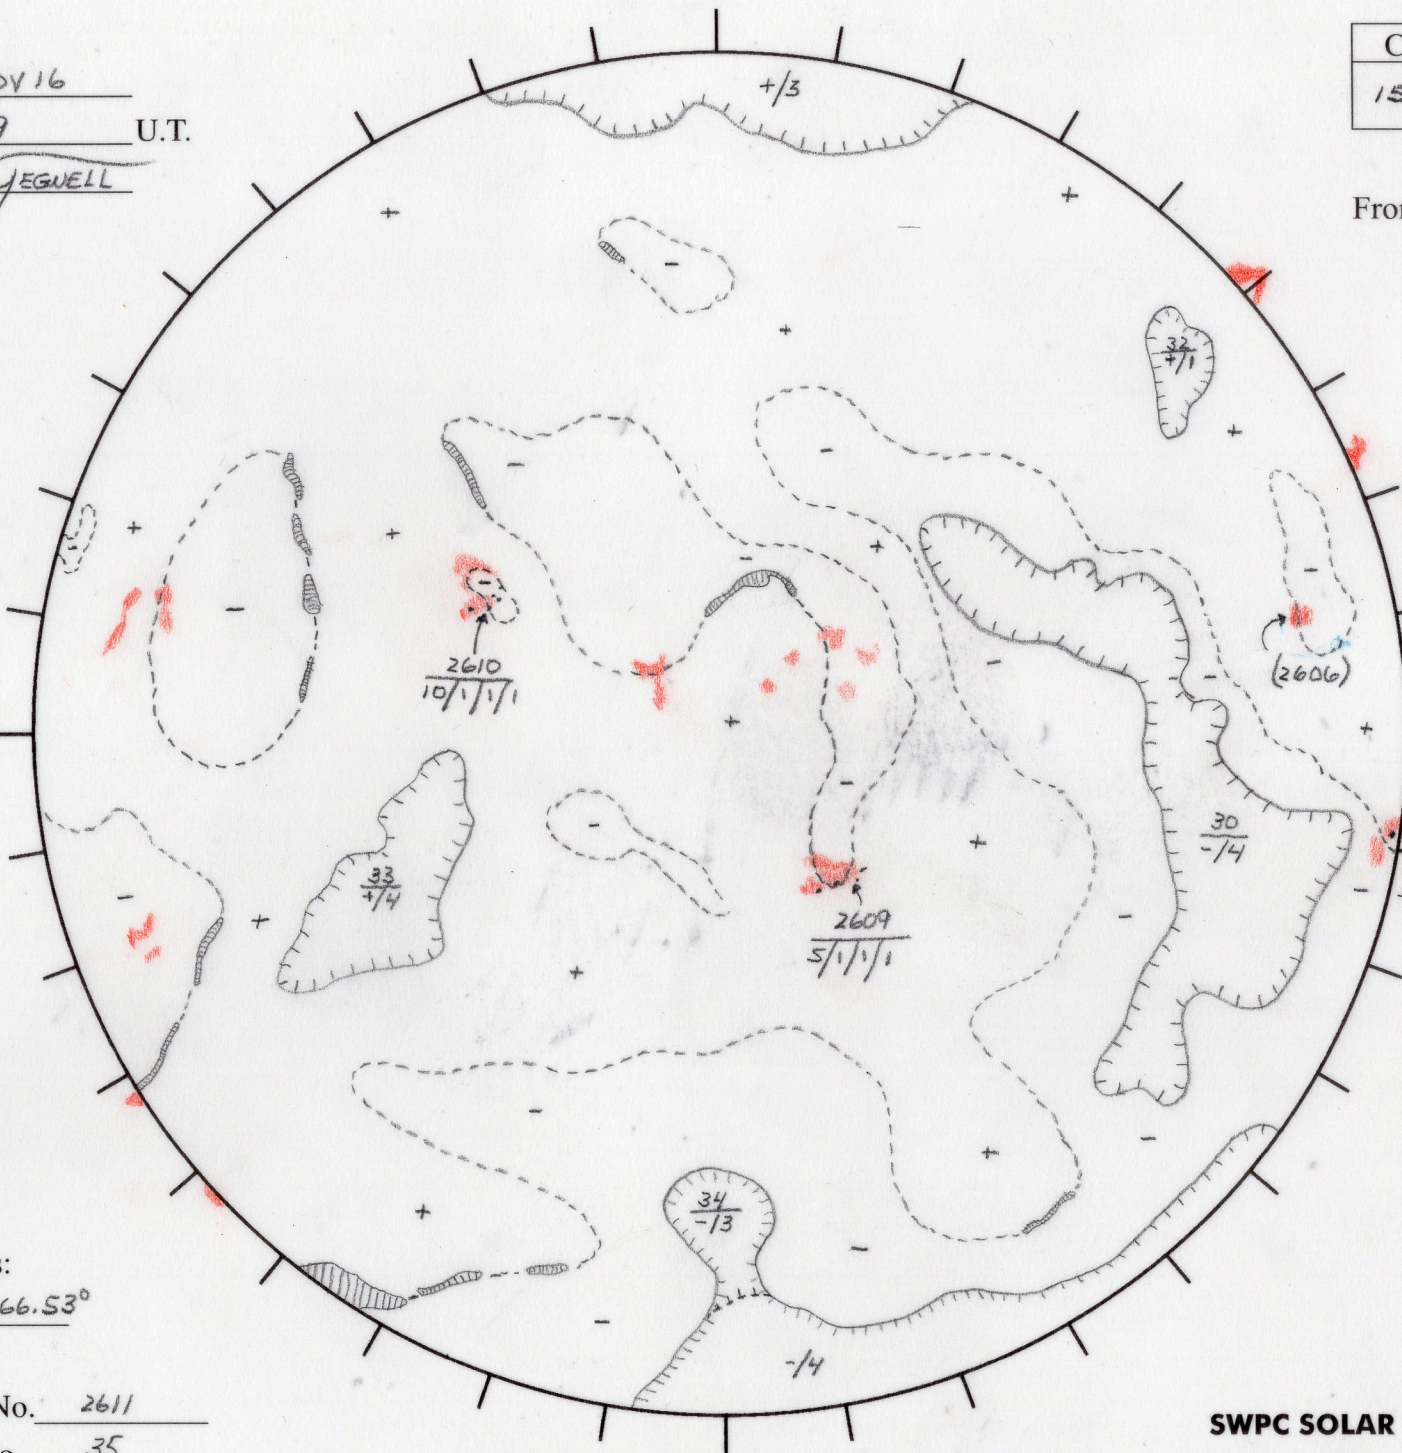

Date: 13 Nov 16
 Time: 1329 U.T.
 Forecaster: JEGWELL

Whole Disk Forecast

C	M	X	P
15	1	1	1

24 Hour Forecast
 From 0000 U.T. to 0000 U

Data:

H alpha. 1329

Sunspots 1341

CH 1329

Mag. 1330

311.86°

E

W 131.86°

Returning
 Carringtons:
306.08° to 266.53°

Next Rgn. No. 2611
 Next CH No. 35

L_t 041.8

B_t +2.99

P_t 21.68