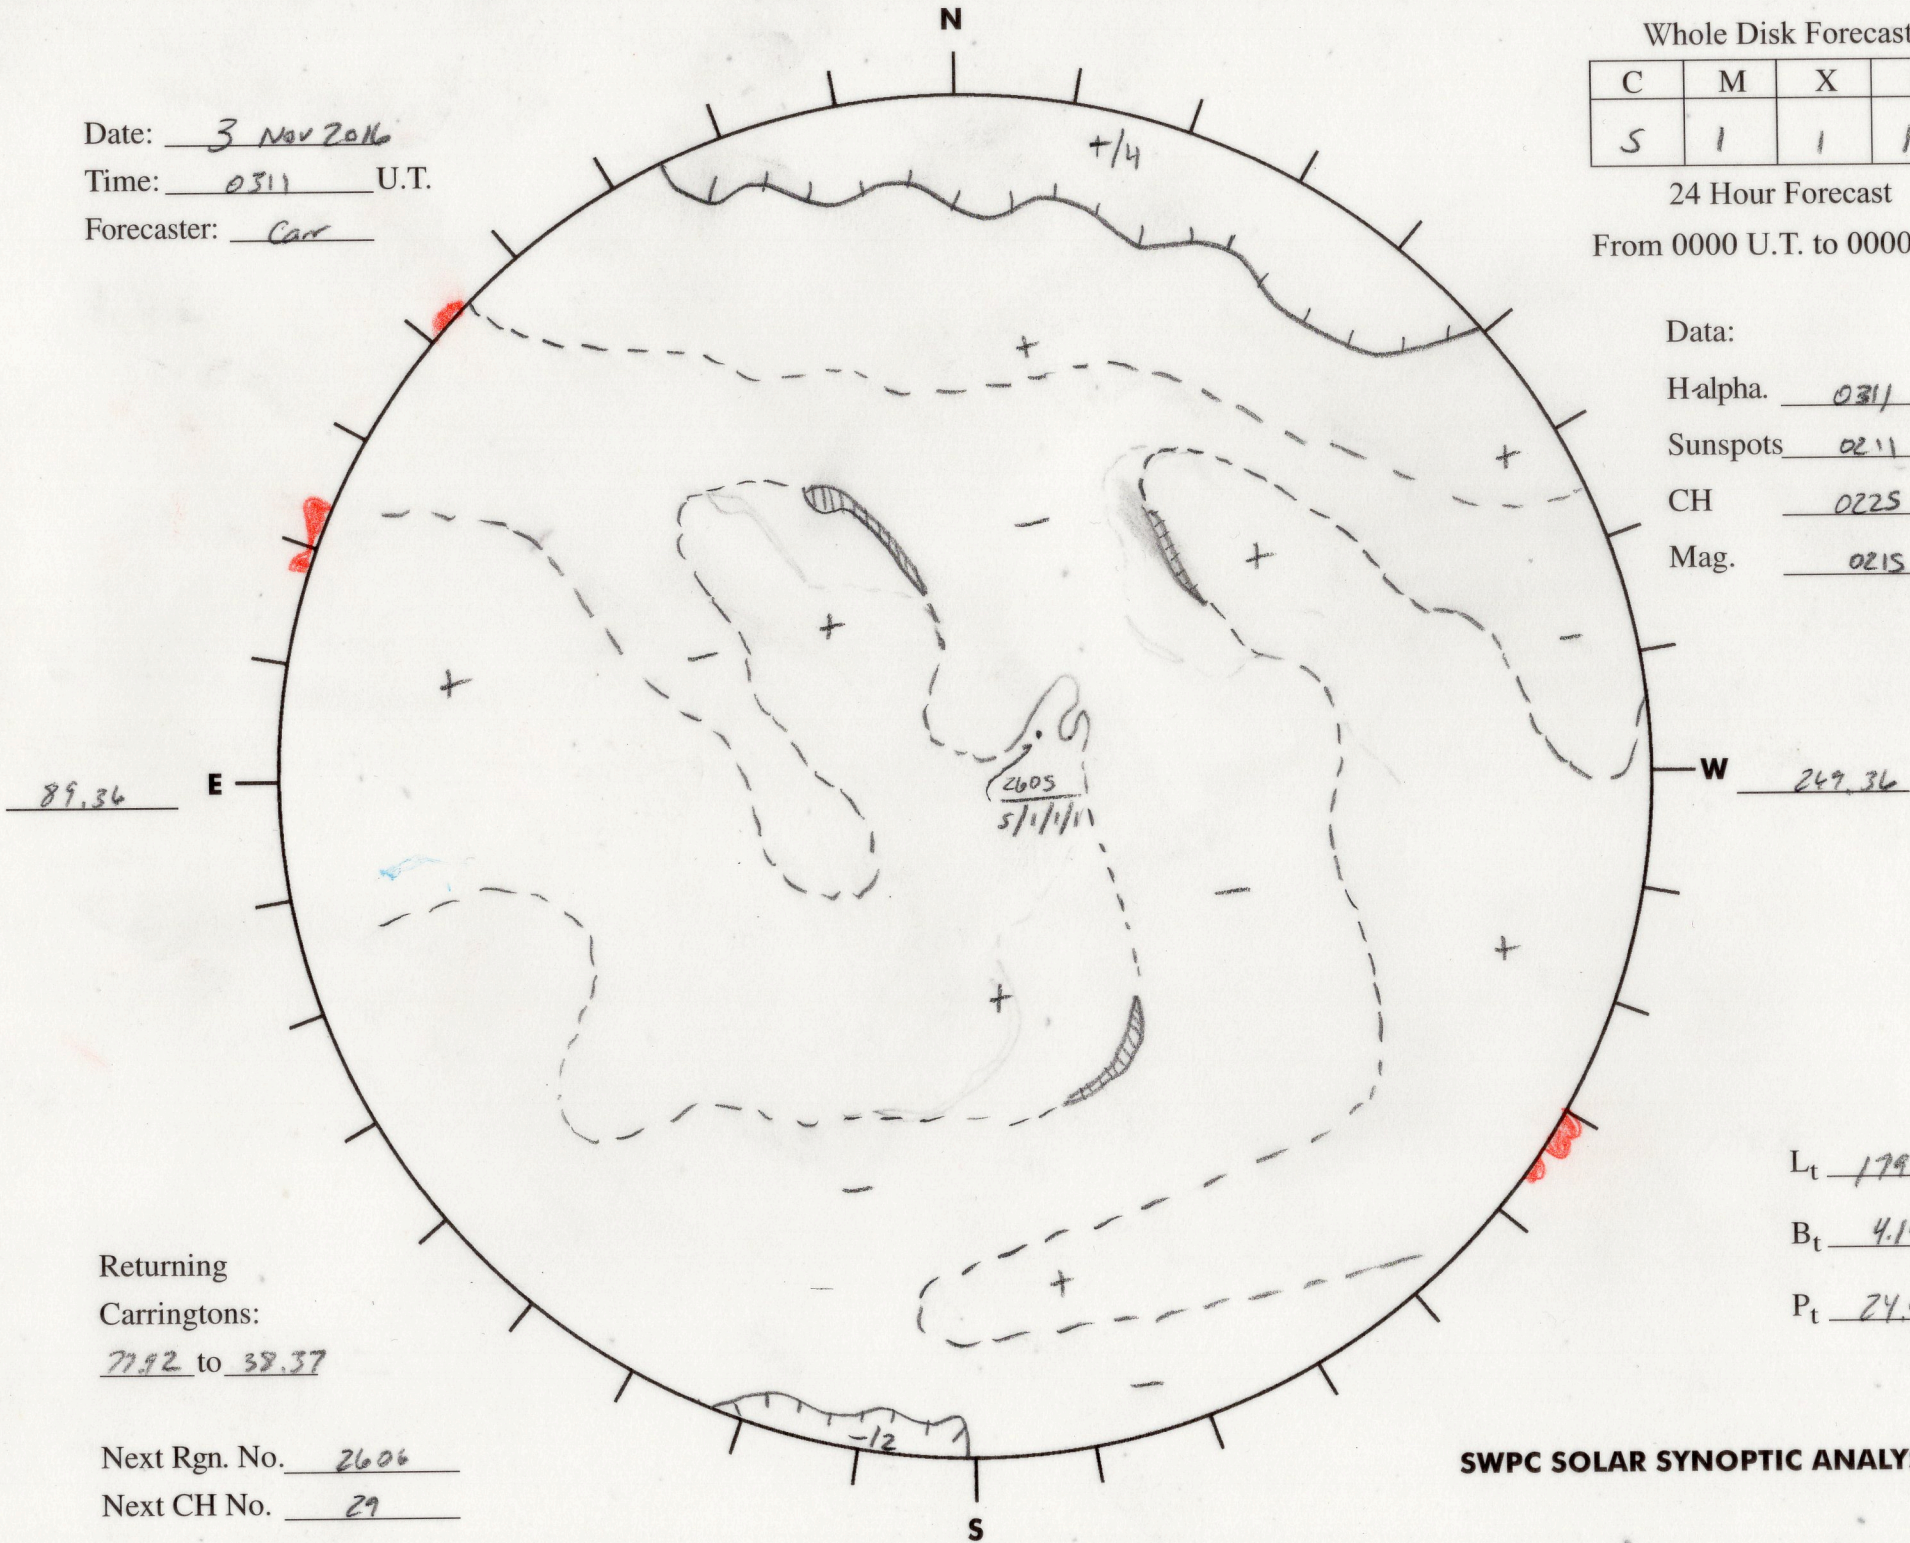

Date: 3 Nov 2016  
 Time: 0311 U.T.  
 Forecaster: Car

Whole Disk Forecast

C	M	X	P
5	1	1	1

24 Hour Forecast

From 0000 U.T. to 0000 U.T.

Data:

H-alpha. 0311 U.T.

Sunspots 0211 U.T.

CH 0225 U.T.

Mag. 0215 U.T.

89.36

E

249.36

W

Returning Carringtons:  
71.92 to 38.37

Next Rgn. No. 2606  
 Next CH No. 29

$L_t$  179.36

$B_t$  4.14

$P_t$  24.04