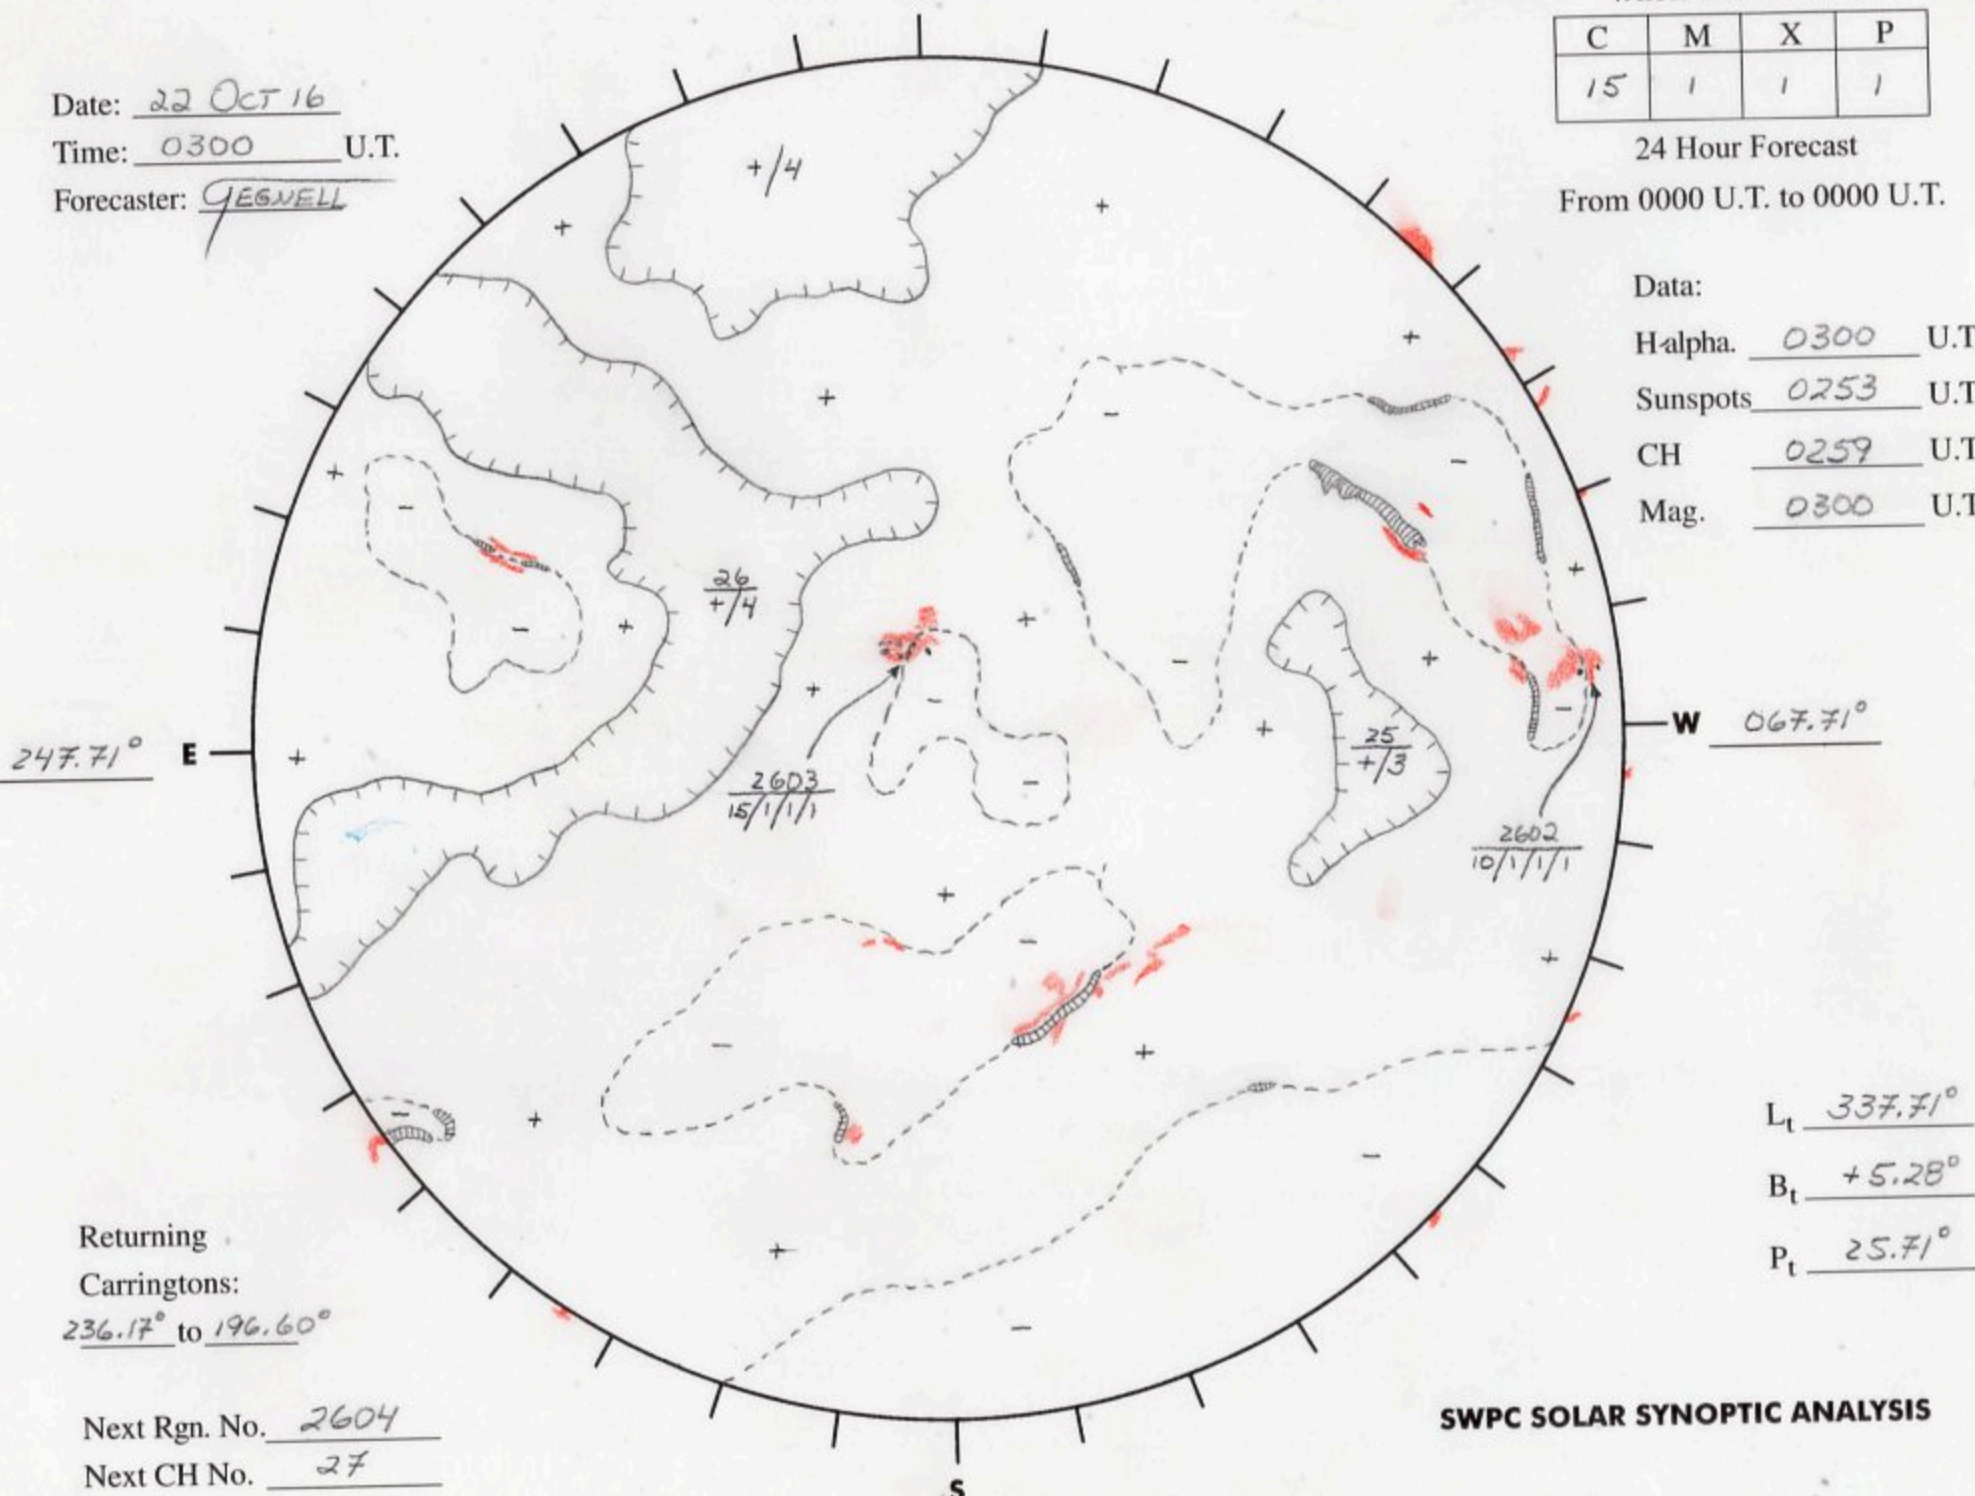

Date: 22 OCT 16
 Time: 0300 U.T.
 Forecaster: JEGNELL

Whole Disk Forecast

C	M	X	P
15	1	1	1

24 Hour Forecast
 From 0000 U.T. to 0000 U.T.

Data:
 Halpha. 0300 U.T.
 Sunspots 0253 U.T.
 CH 0259 U.T.
 Mag. 0300 U.T.

Returning
 Carringtons:
236.17° to 196.60°

Next Rgn. No. 2604
 Next CH No. 27

SWPC SOLAR SYNOPTIC ANALYSIS