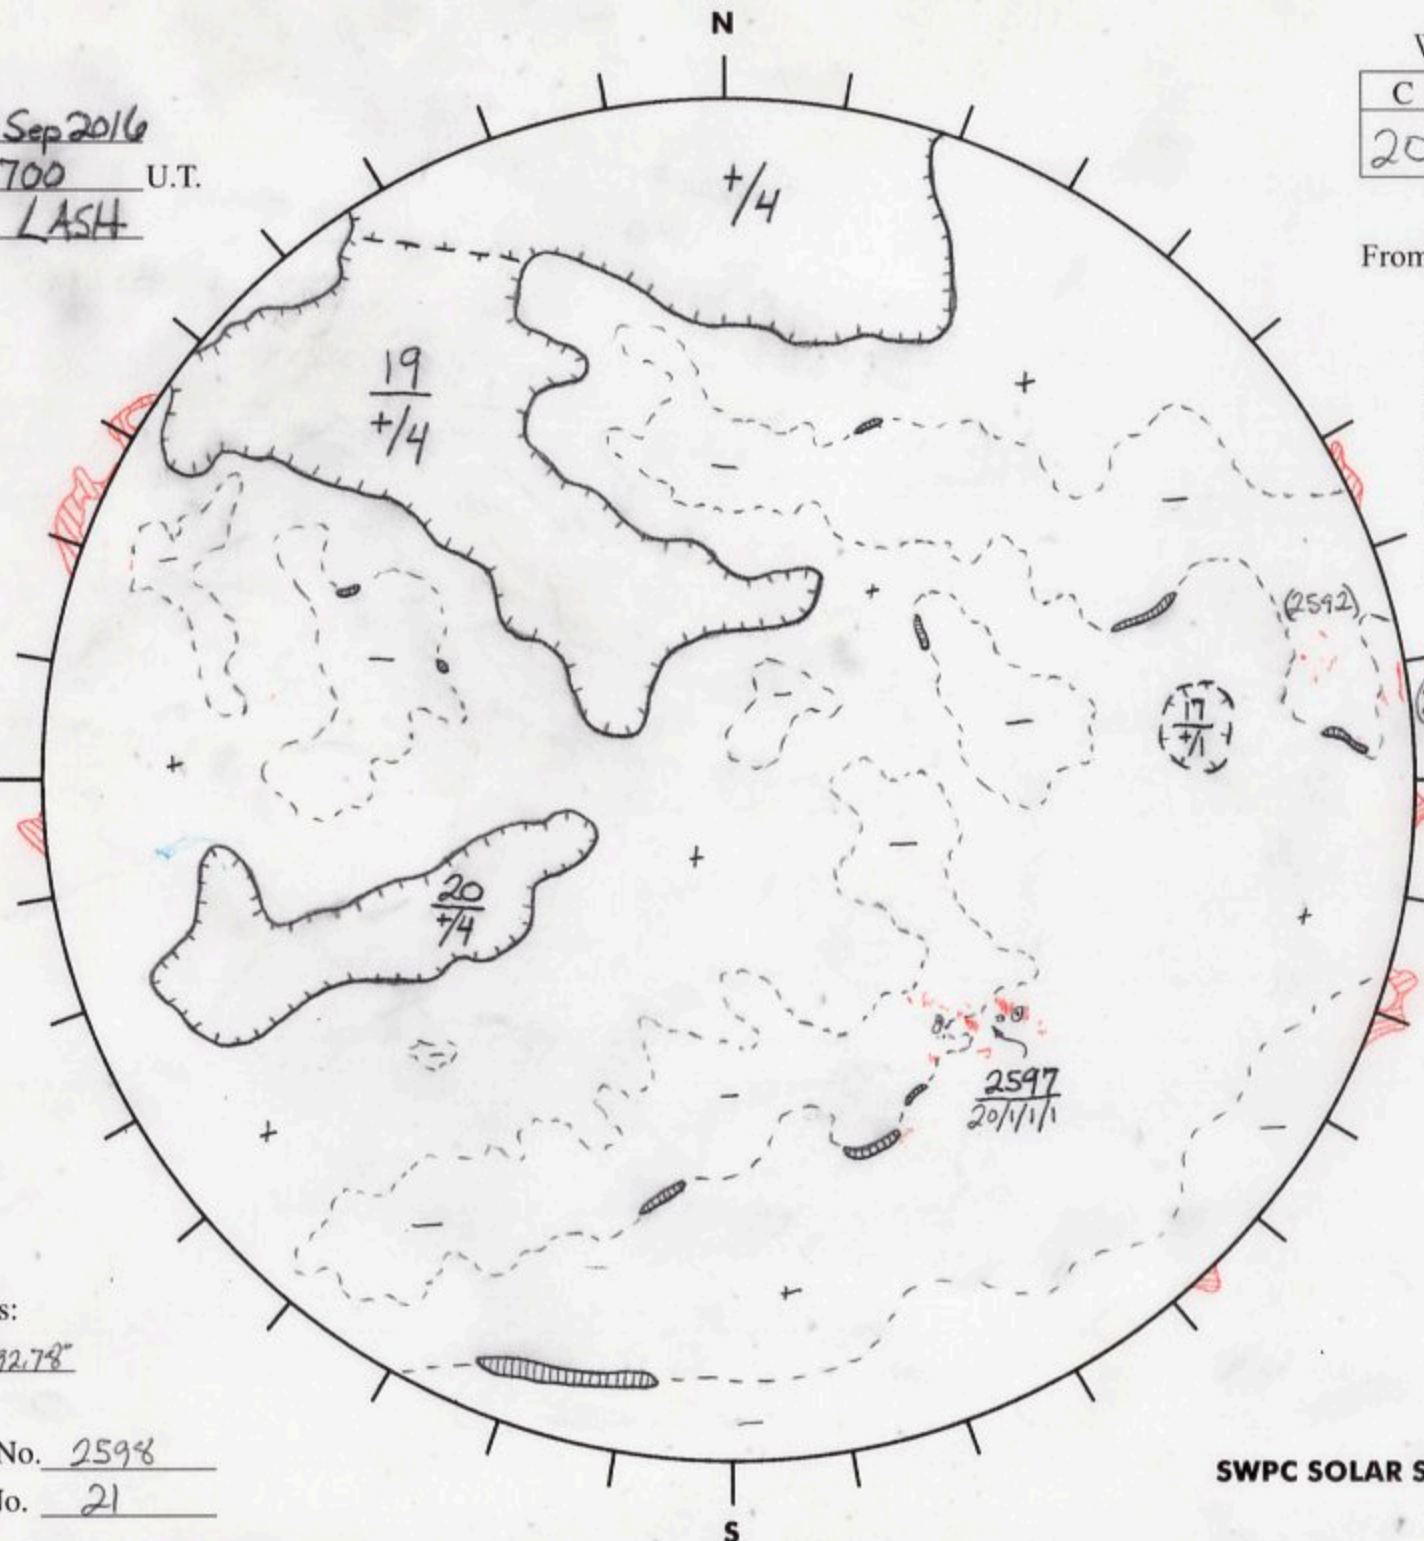

Date: 25 Sep 2016  
 Time: 1700 U.T.  
 Forecaster: LASH

Whole Disk Forecast

C	M	X	P
20	1	1	1

24 Hour Forecast

From 0000 U.T. to 0000 U.T.

Data:

H-alpha. 1700 U.T.

Sunspots 1700 U.T.

CH 1655 U.T.

Mag. 1700 U.T.

236.22° E

W 56.22°

Returning Carringtons:  
23237° to 19278°

Next Rgn. No. 2598  
 Next CH No. 21

$L_1$  326.22°

$B_1$  6.93