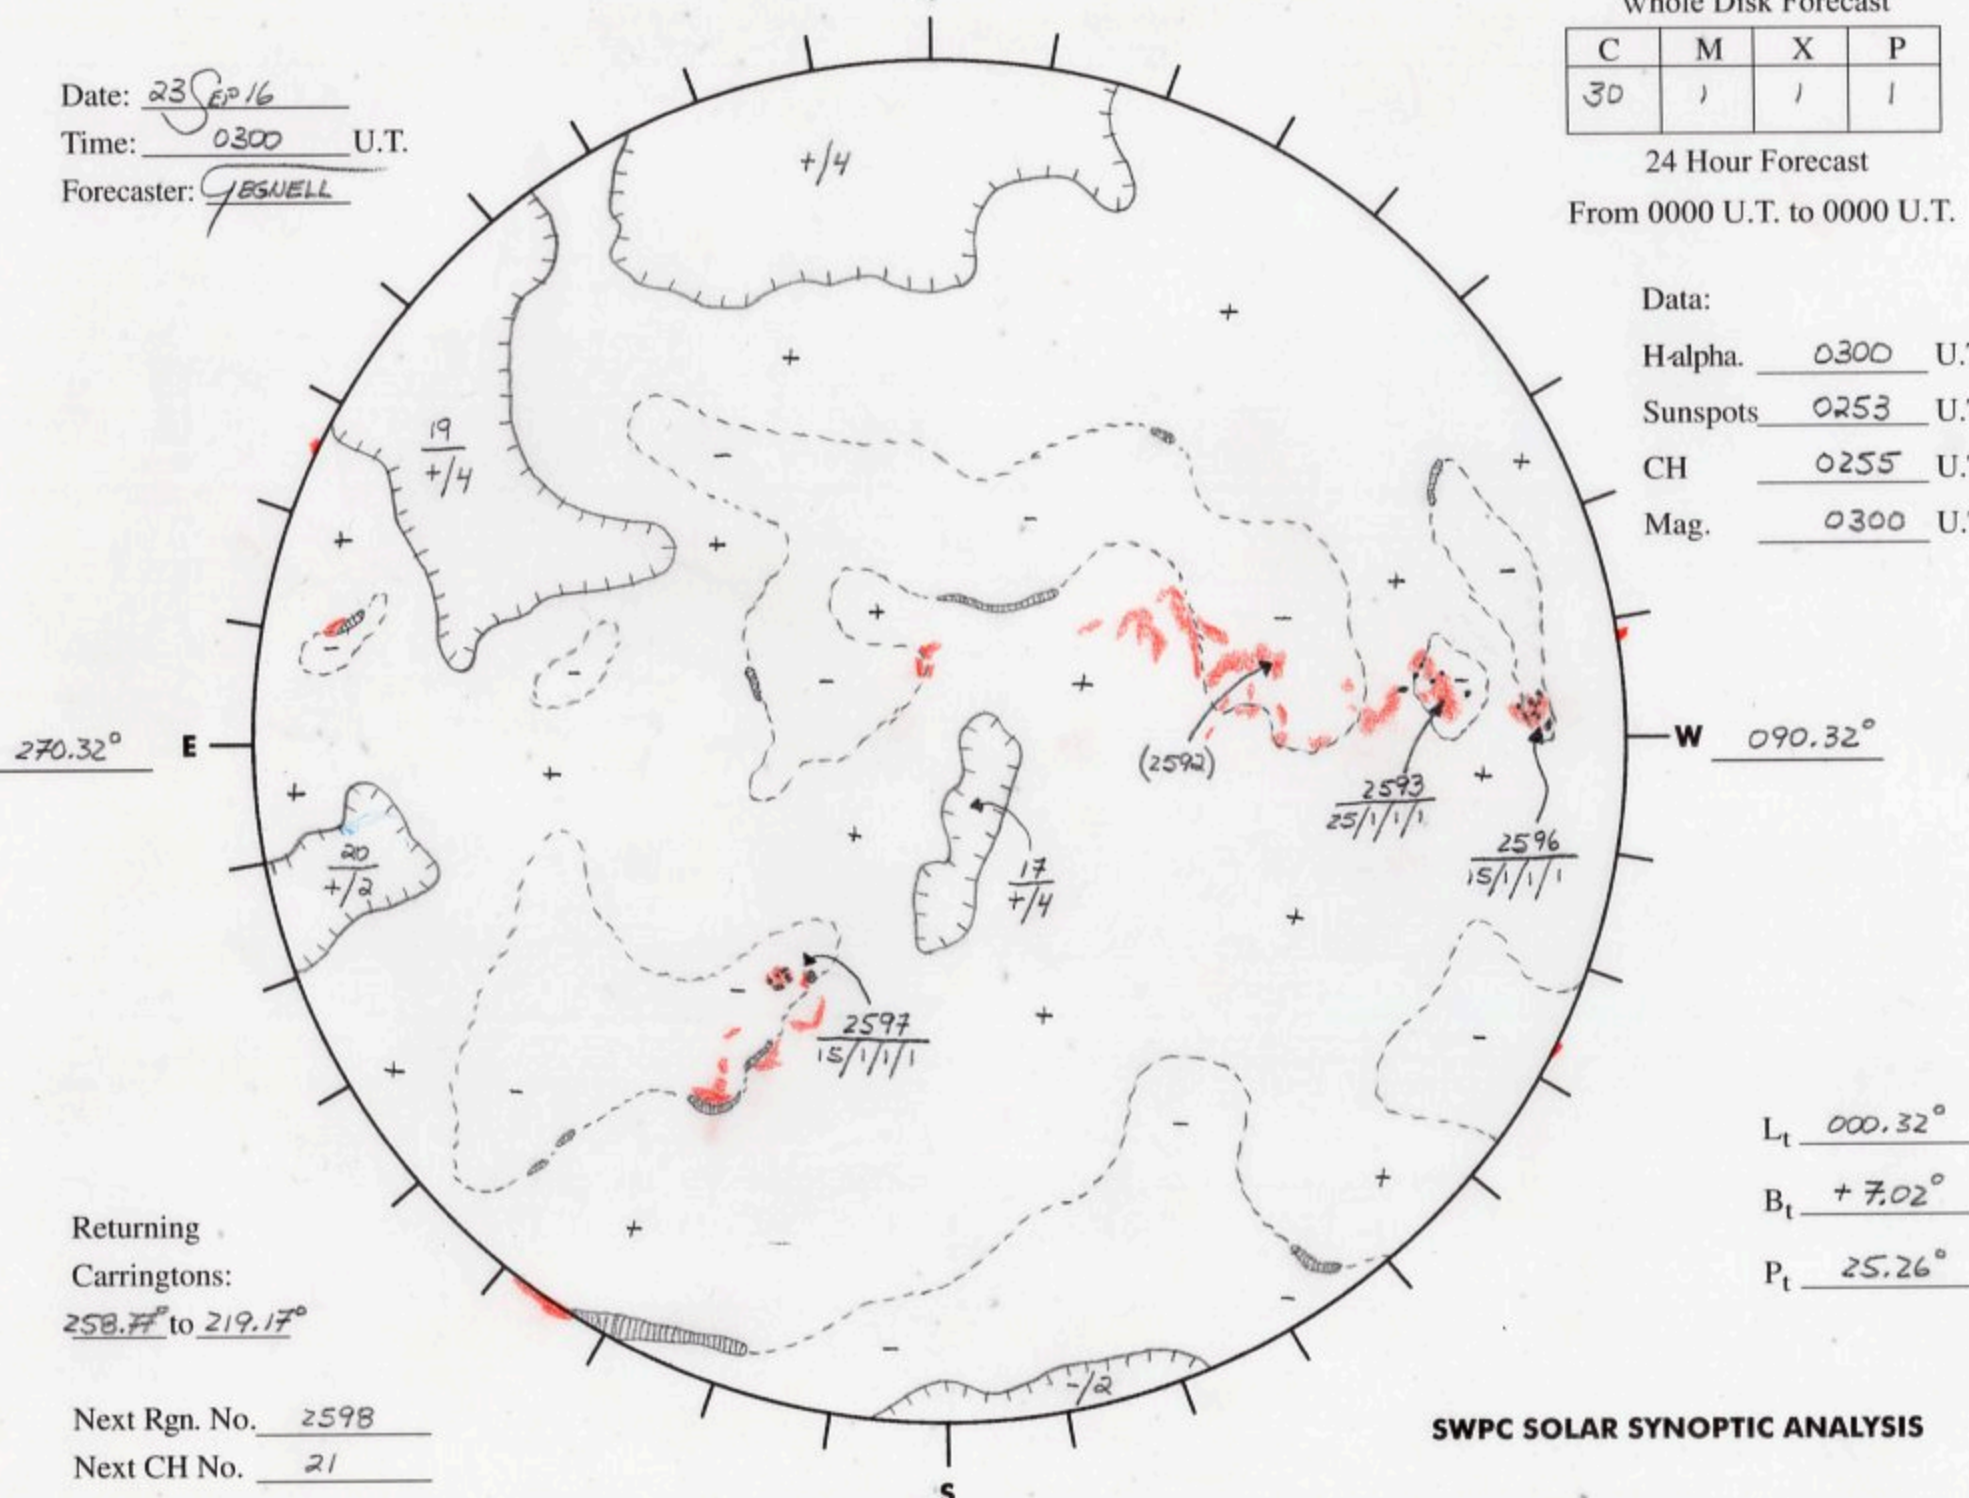

Date: 23 SEP 16  
 Time: 0300 U.T.  
 Forecaster: JBSWELL

Whole Disk Forecast

C	M	X	P
30	1	1	1

24 Hour Forecast  
 From 0000 U.T. to 0000 U.T.

Data:  
 H-alpha. 0300 U.T.  
 Sunspots 0253 U.T.  
 CH 0255 U.T.  
 Mag. 0300 U.T.

Returning Carringtons:  
258.7° to 219.17°

Next Rgn. No. 2598  
 Next CH No. 21