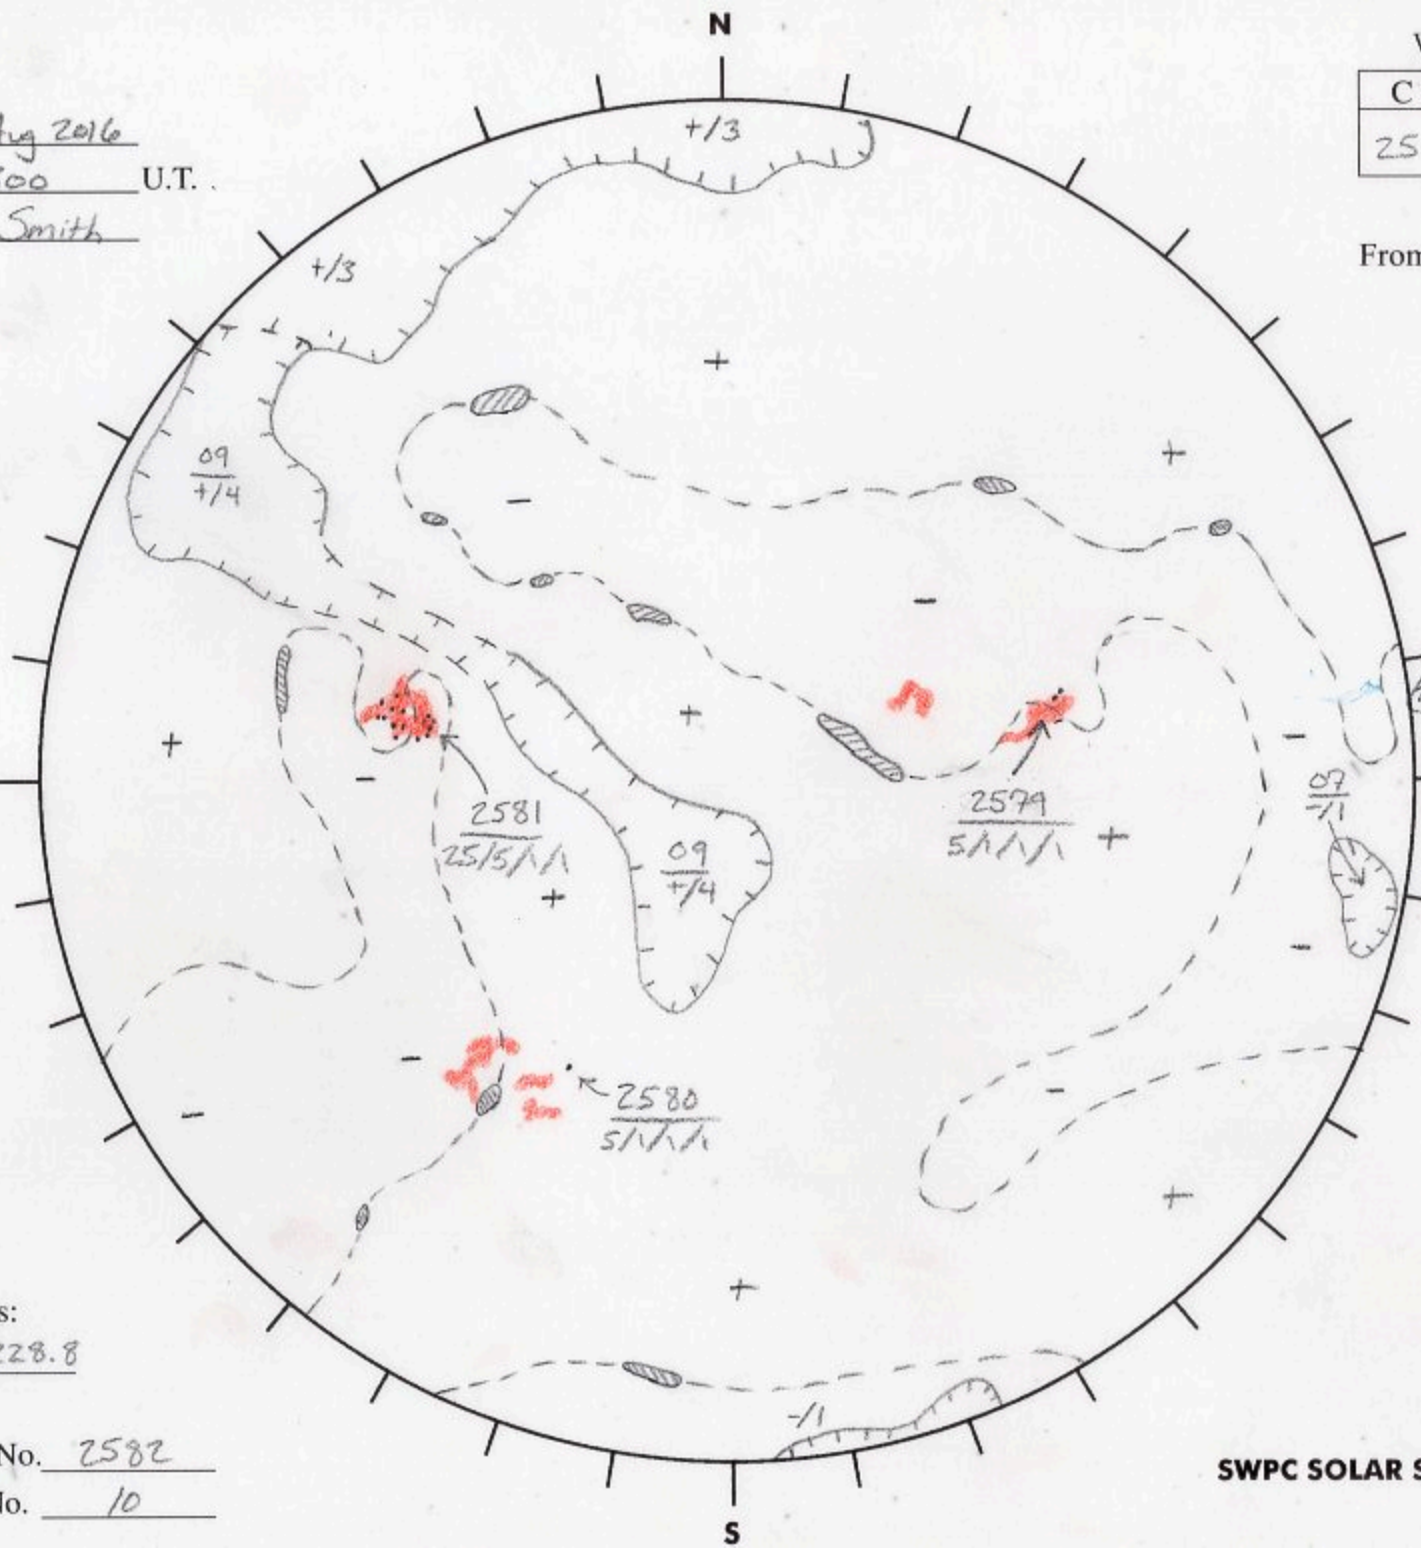

Date: 26 Aug 2016
 Time: 1300 U.T.
 Forecaster: Smith

Whole Disk Forecast

C	M	X	P
25	5	1	1

24 Hour Forecast

From 0000 U.T. to 0000 U.T.

Data:

H-alpha. 1300 U.T.

Sunspots 1300 U.T.

CH 1245 U.T.

Mag. 1300 U.T.

274.5

E

W

94.5

Returning
 Carringtons:
268.5 to 228.8

Next Rgn. No. 2582
 Next CH No. 10

L_t 4.5
 B_t 7.0
 P_t 19.6