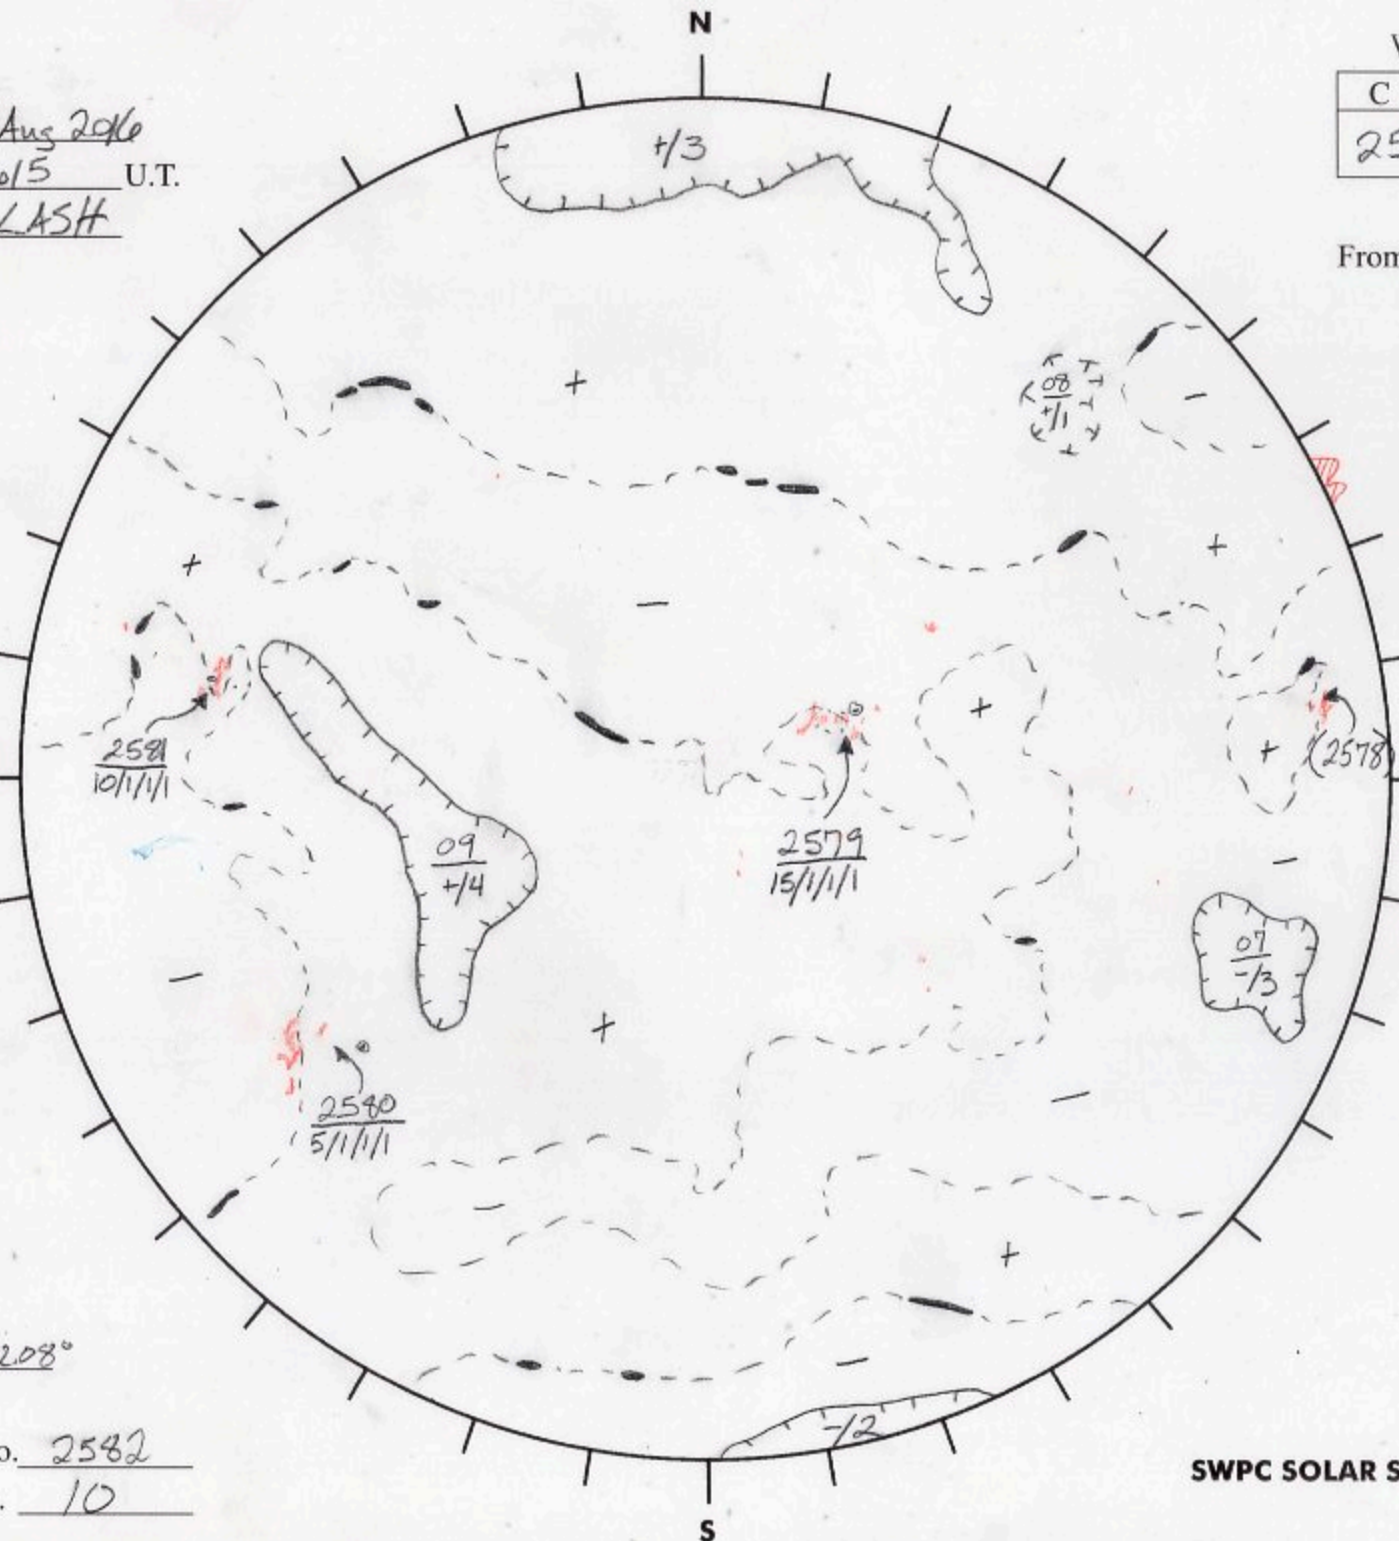

Date: 25 Aug 2016
 Time: 0615 U.T.
 Forecaster: LASH

Whole Disk Forecast

C	M	X	P
25	1	1	1

24 Hour Forecast

From 0000 U.T. to 0000 U.T.

Data:

Halpha. 0615 U.T.

Sunspots 0615 U.T.

CH 0611 U.T.

Mag. 0615 U.T.

291.49° E

W 111.49°

Returning
 Carringtons:
281.71° to 242.08°

Next Rgn. No. 2582
 Next CH No. 10

L_t 21.49°

B_t 7.05

P_t 19.33