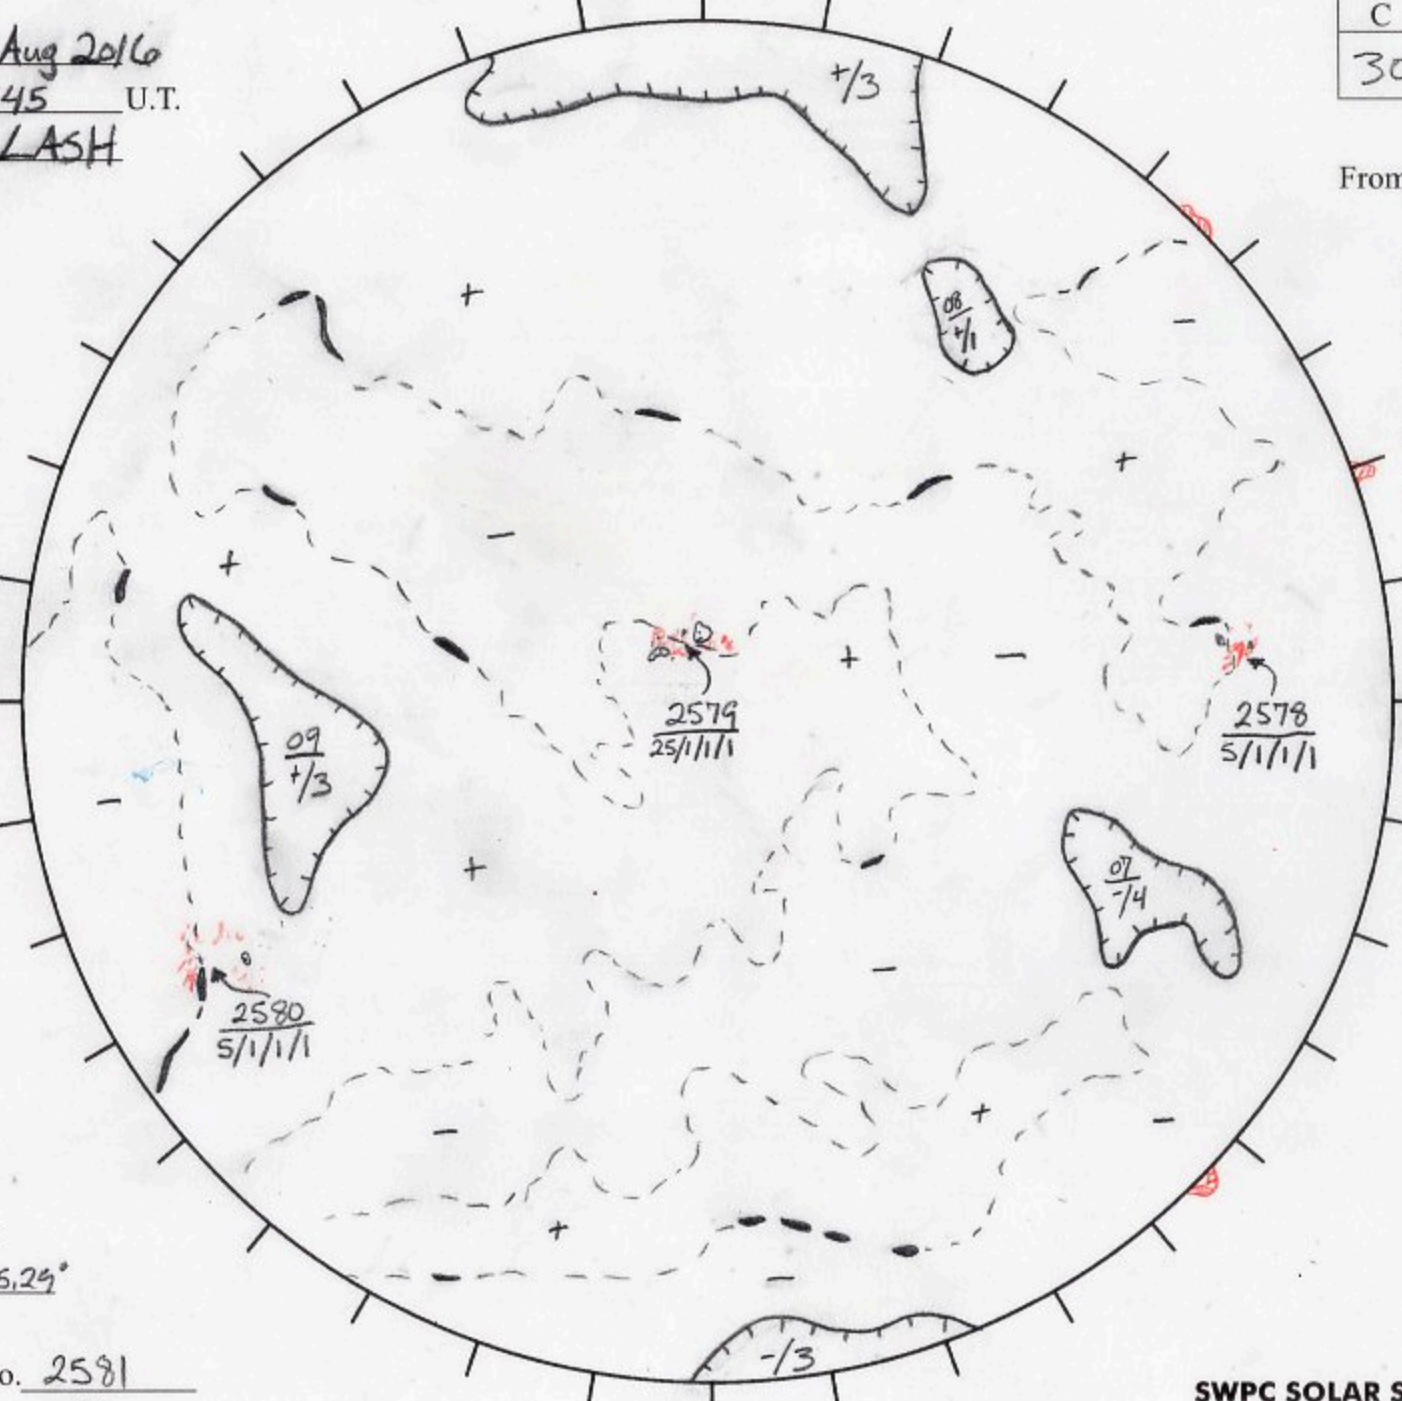

Date: 24 Aug 2016  
 Time: 0545 U.T.  
 Forecaster: LASH

Whole Disk Forecast

C	M	X	P
30	1	1	1

24 Hour Forecast

From 0000 U.T. to 0000 U.T.

Data:

H-alpha. 0545 U.T.

Sunspots 0545 U.T.

CH 0541 U.T.

Mag. 0545 U.T.

304.97 E

W 124.97°

Returning  
 Carringtons:  
294.93° to 255.29°

Next Rgn. No. 2581  
 Next CH No. 10

$L_1$  34.97°

$B_1$  7.02