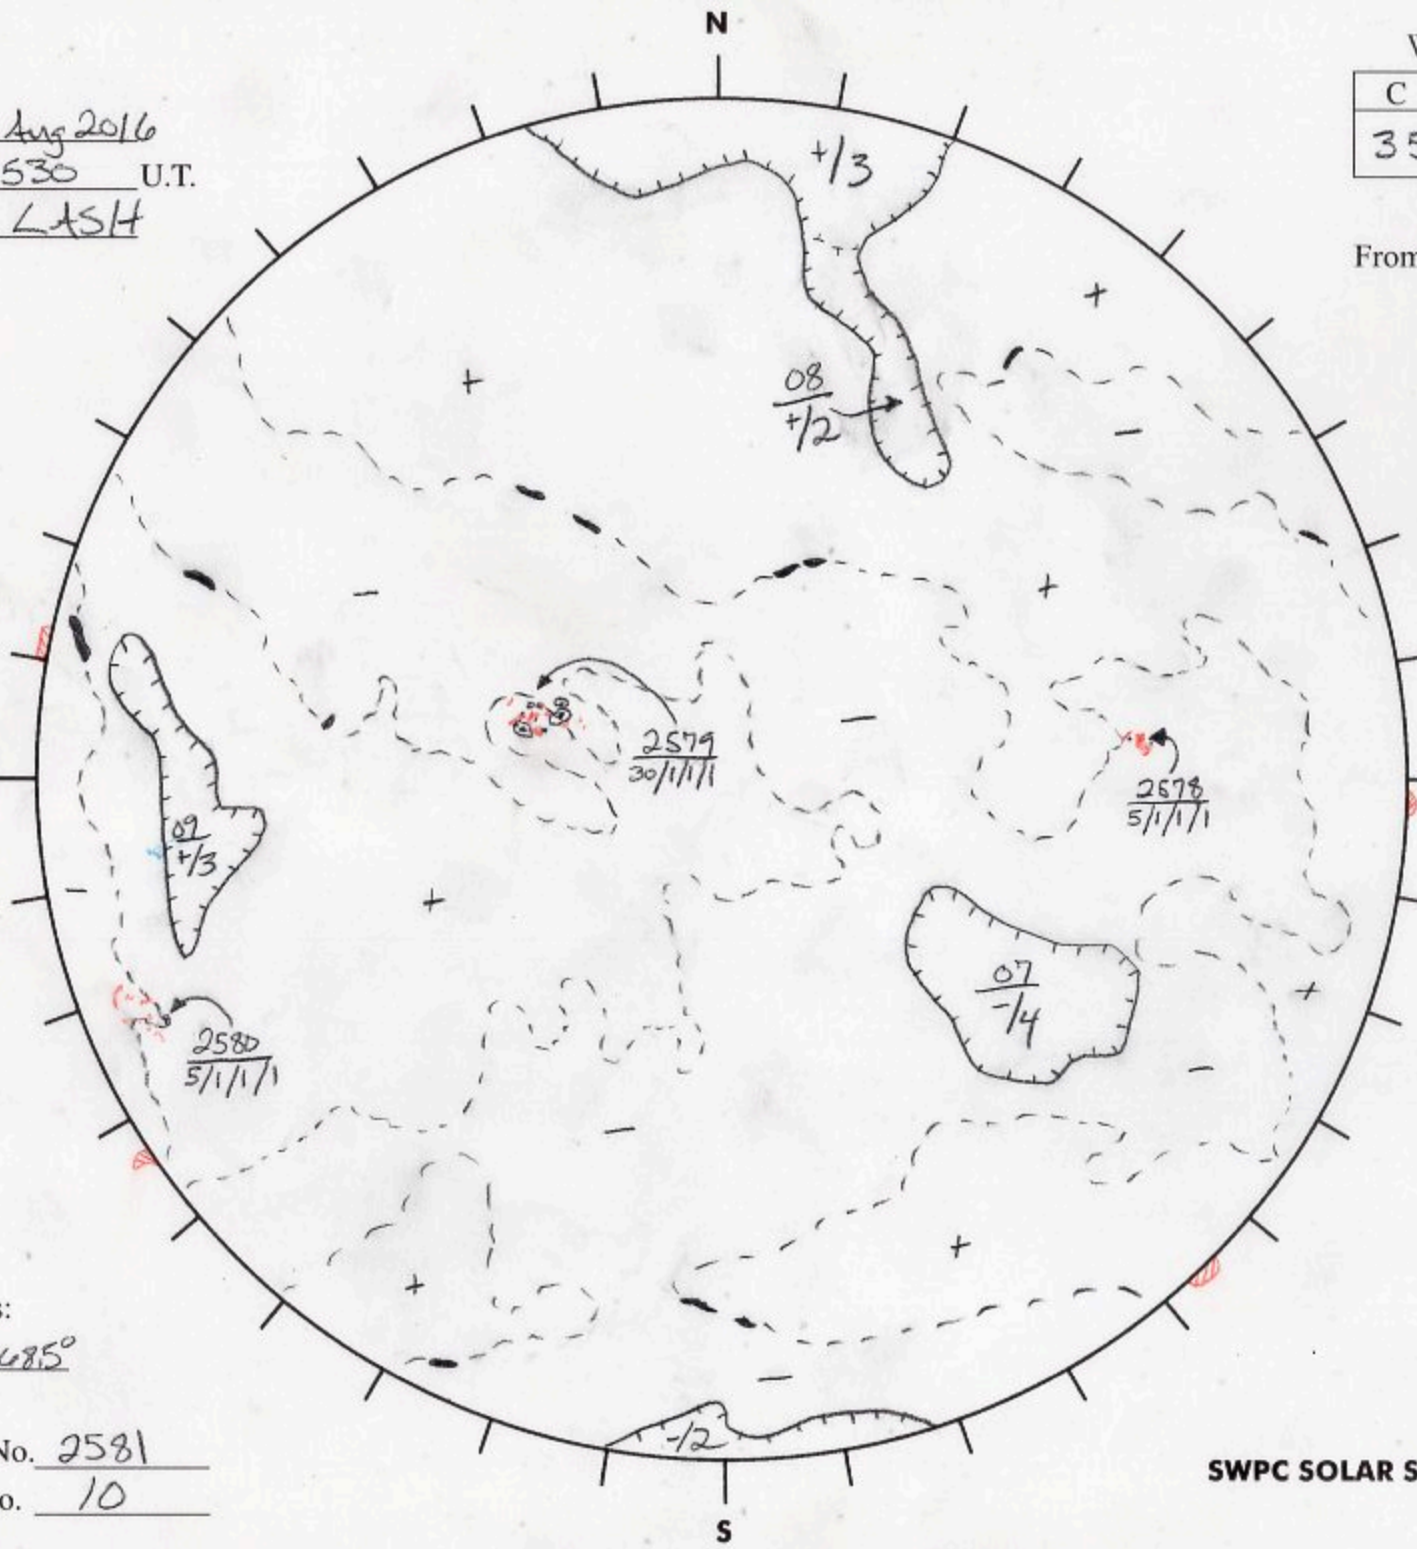

Date: 23 Aug 2016
 Time: 0530 U.T.
 Forecaster: LASH

Whole Disk Forecast

C	M	X	P
35	1	1	1

24 Hour Forecast
 From 0000 U.T. to 0000 U.T.

Data:
 Halpha. 0530 U.T.
 Sunspots 0530 U.T.
 CH 0520 U.T.
 Mag. 0530 U.T.

318.33° E

W 138.33°

Returning Carringtons:
308.14° to 268.5°

L_1 48.33°
 B_1 6.99
 P_1 18.73

Next Rgn. No. 2581
 Next CH No. 10