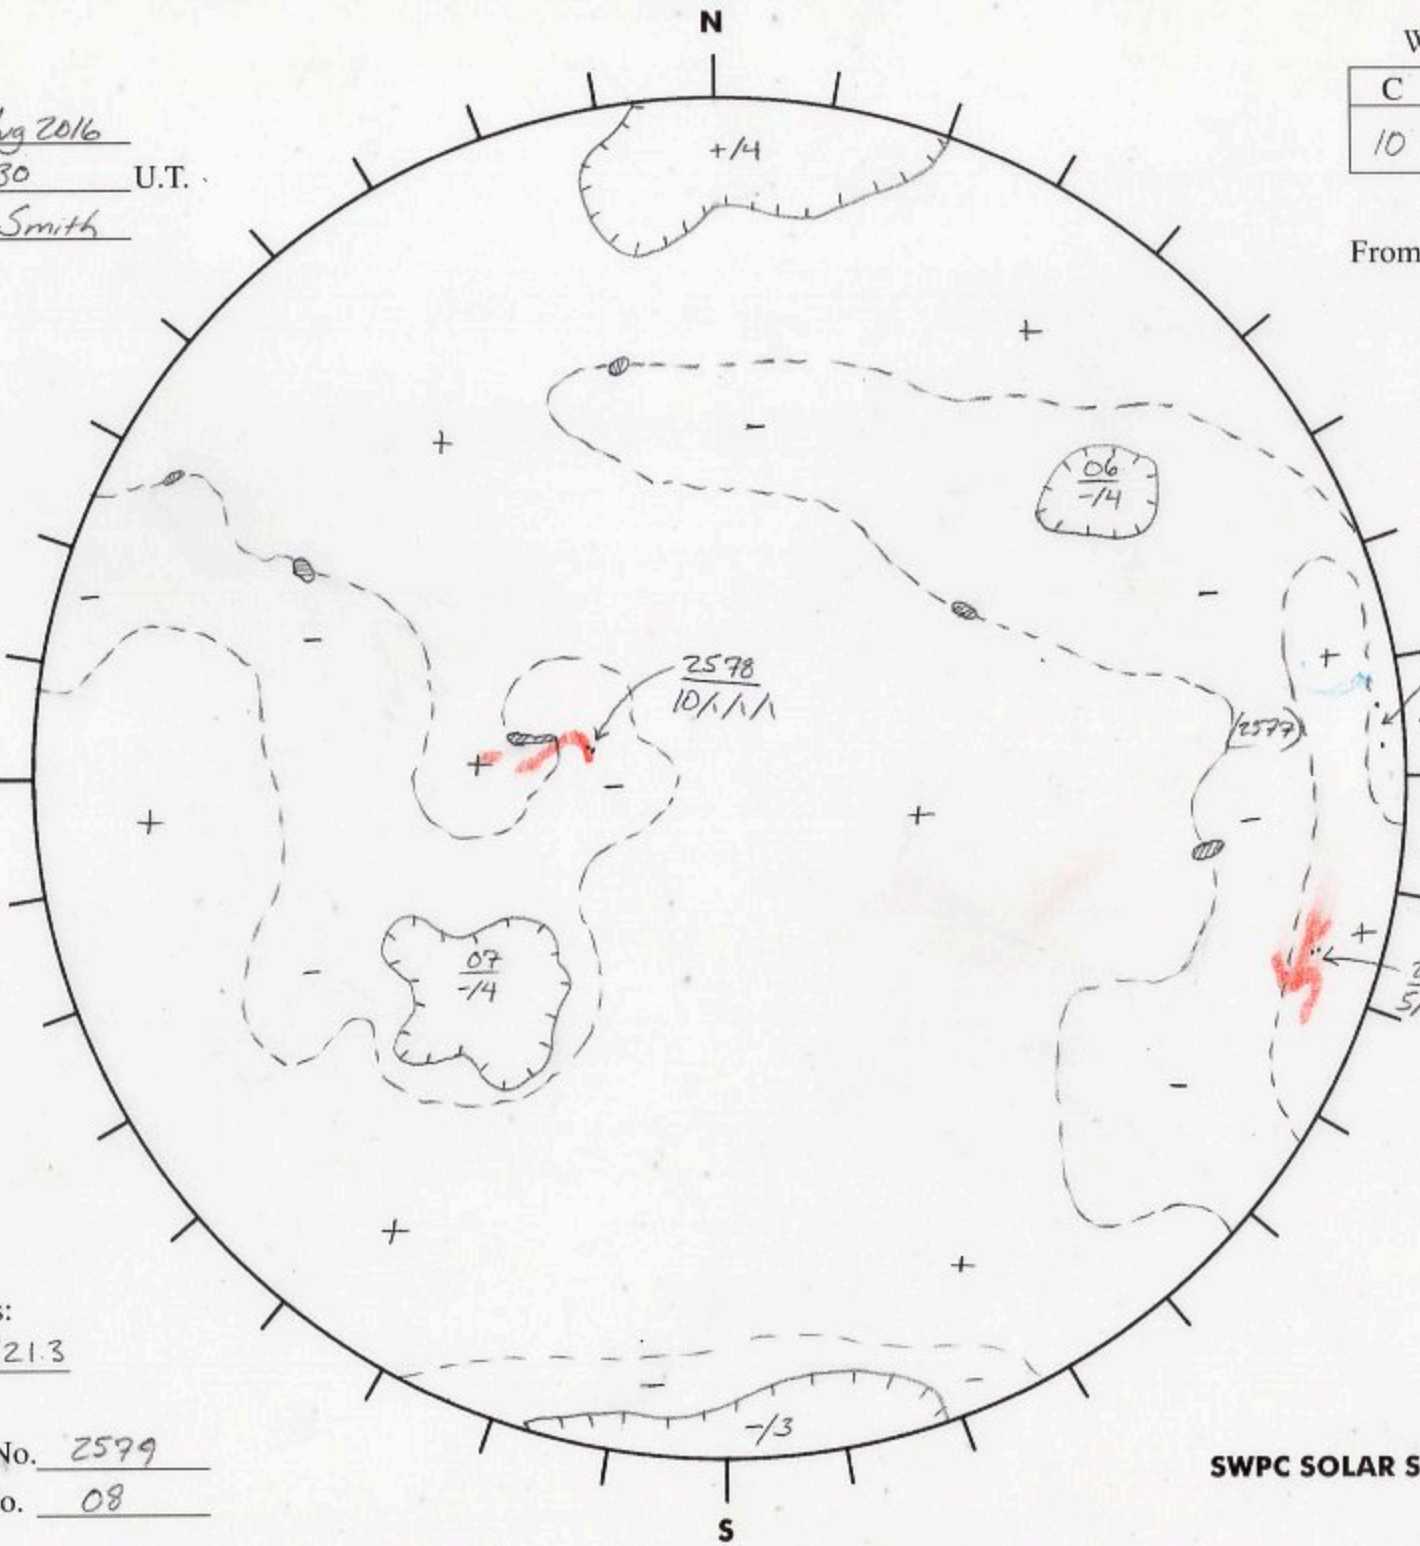

Date: 19 Aug 2016  
 Time: 1330 U.T.  
 Forecaster: Smith

Whole Disk Forecast

C	M	X	P
10	1	1	1

24 Hour Forecast  
 From 0000 U.T. to 0000 U.T.

Data:  
 H-alpha. 1330 U.T.  
 Sunspots 1330 U.T.  
 CH 1320 U.T.  
 Mag. 1330 U.T.

6.7 **E** **W** 186.7

Returning  
 Carringtons:  
1.0 to 321.3

$L_t$  96.7  
 $B_t$  6.8  
 $P_t$  17.6

Next Rgn. No. 2579  
 Next CH No. 08