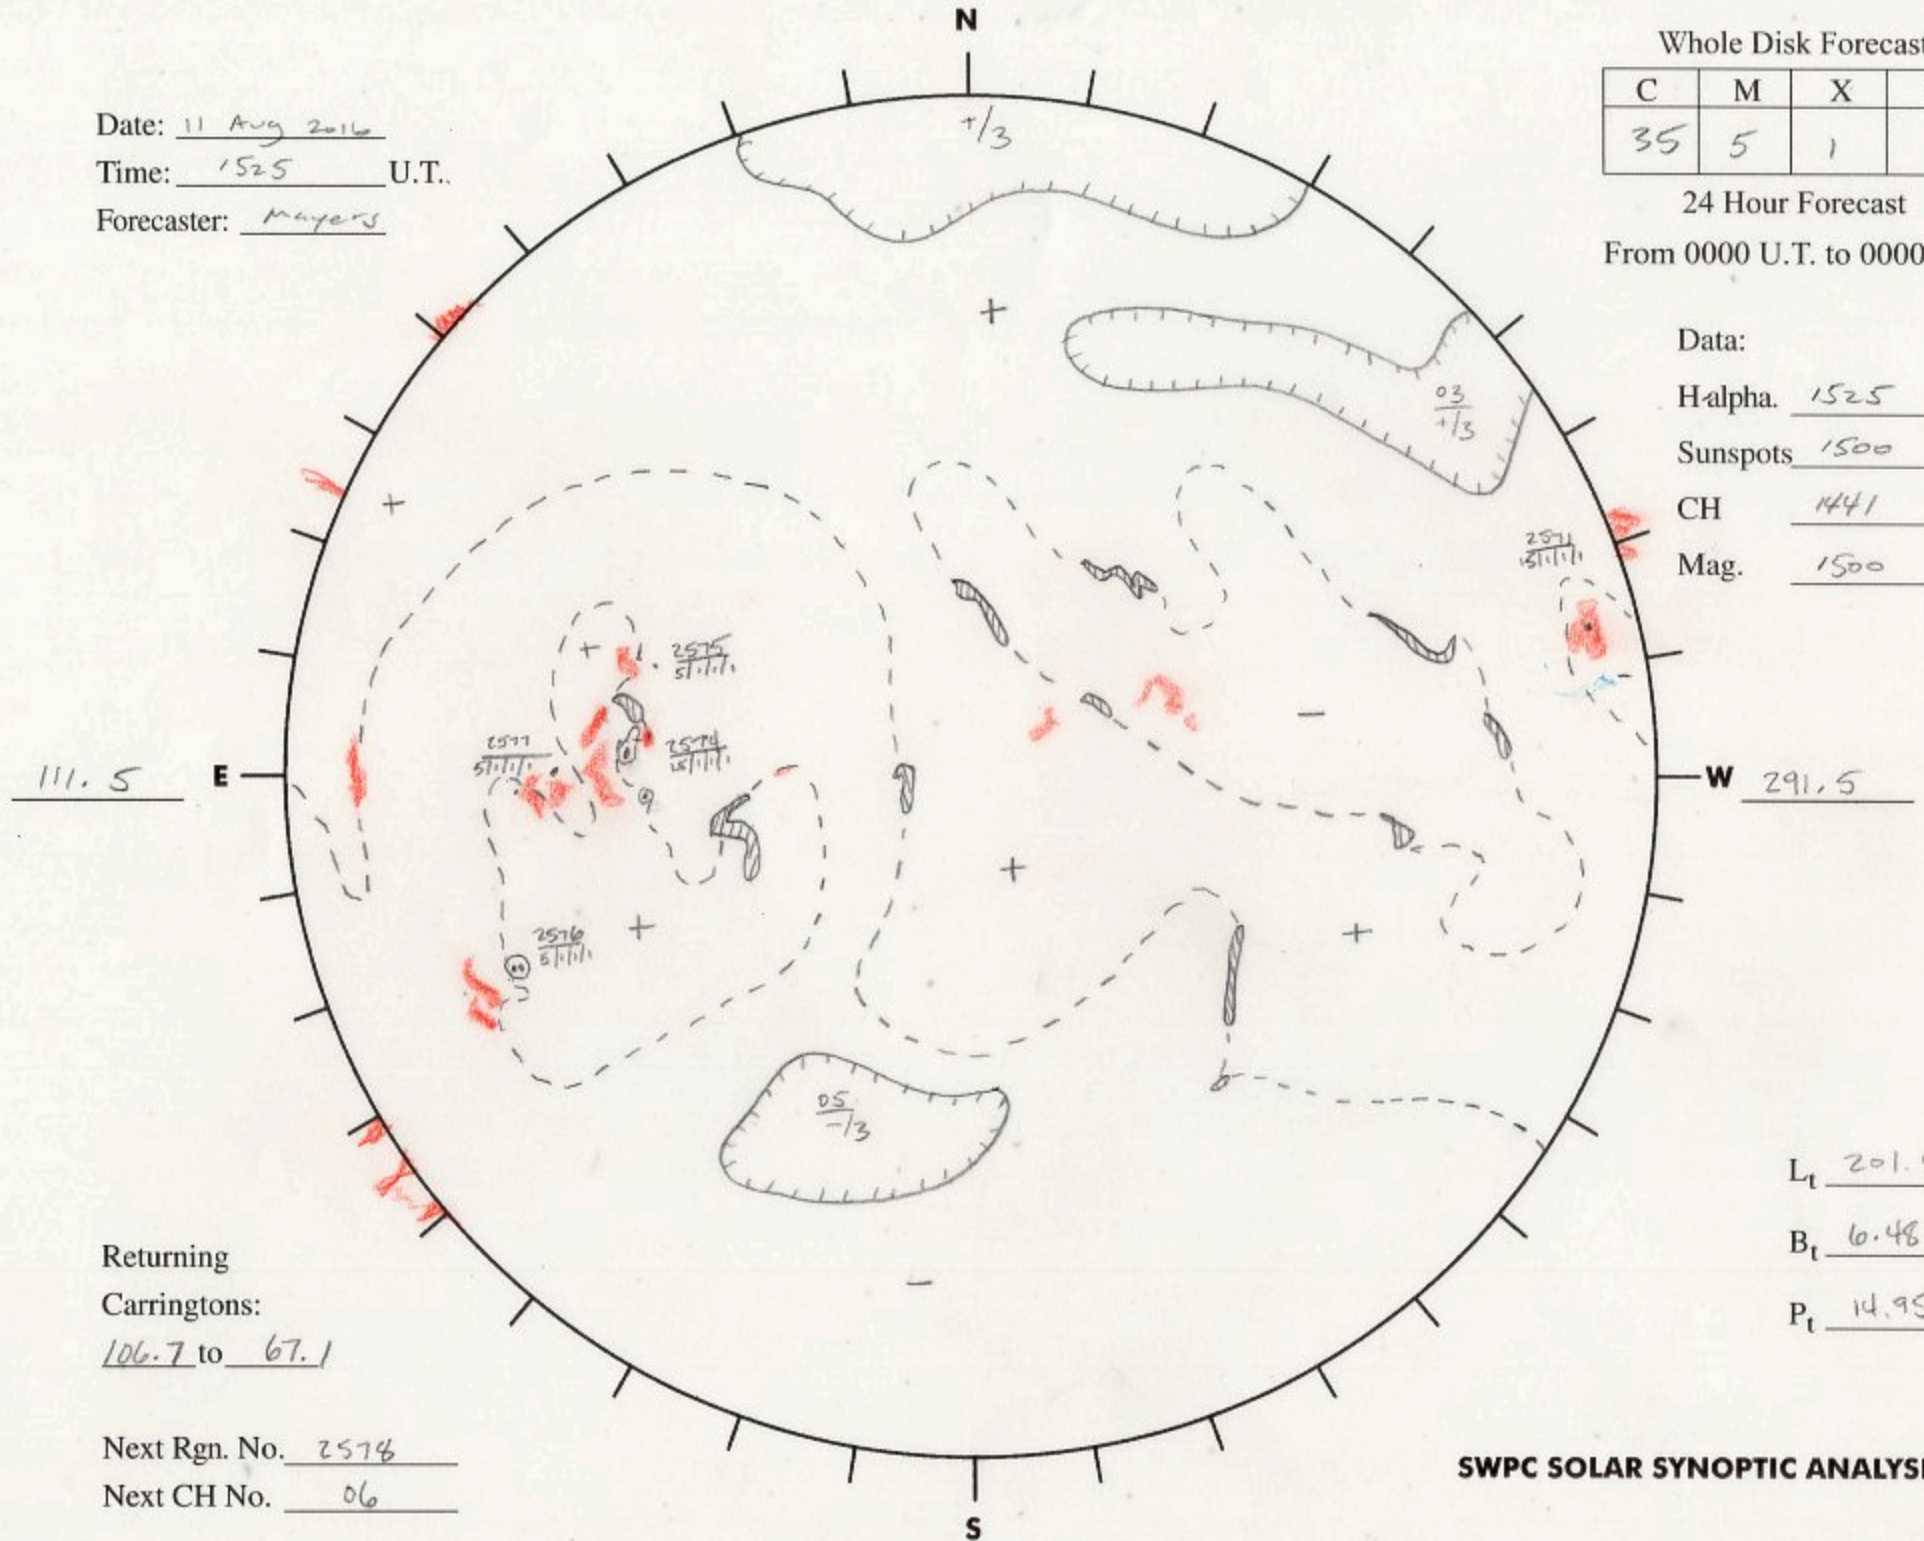

Date: 11 Aug 2016
 Time: 1525 U.T..
 Forecaster: Mayers

Whole Disk Forecast

C	M	X	P
35	5	1	1

24 Hour Forecast

From 0000 U.T. to 0000 U.T.

Data:

H-alpha. 1525 U.T.

Sunspots 1500 U.T.

CH 1441 U.T.

Mag. 1500 U.T.

W 291.5

E 111.5

L_t 201.47

B_t 6.48

P_t 14.95

Returning
 Carringtons:
106.7 to 67.1

Next Rgn. No. 2578
 Next CH No. 06