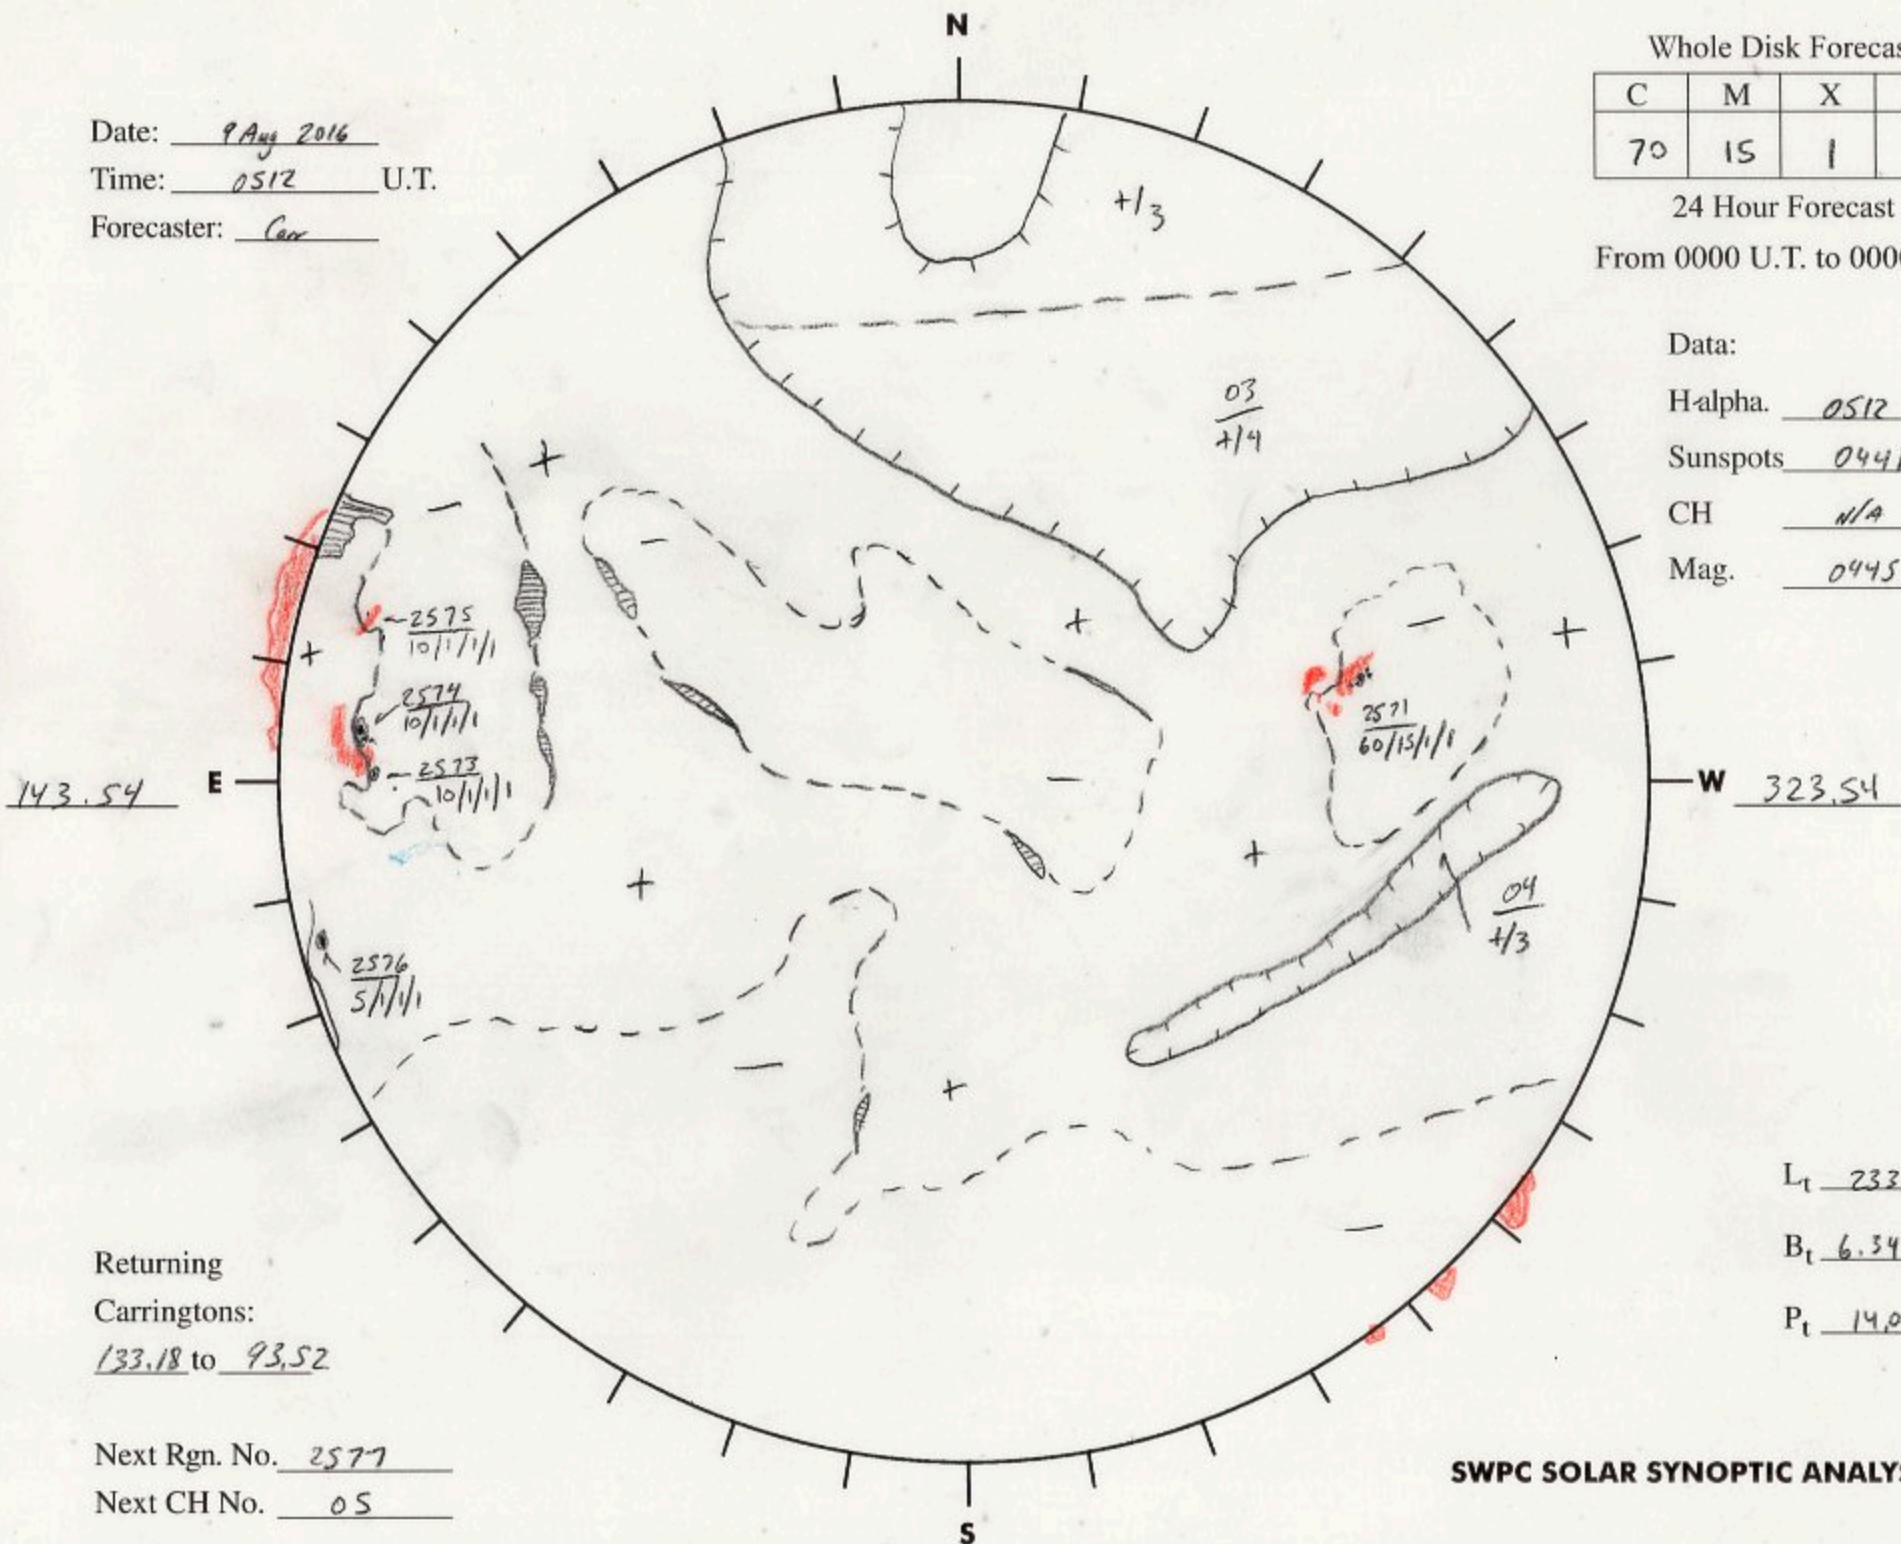

Date: 9 Aug 2016
 Time: 0512 U.T.
 Forecaster: Car

Whole Disk Forecast

C	M	X	P
70	15	1	1

24 Hour Forecast
 From 0000 U.T. to 0000 U.T.

Data:
 H-alpha. 0512 U.T.
 Sunspots 0441 U.T.
 CH N/A U.T.
 Mag. 0445 U.T.

143.54 E

W 323.54

Returning
 Carringtons:
133.18 to 93.52

Next Rgn. No. 2577
 Next CH No. 05

L₁ 233.54
 B₁ 6.34
 P₁ 14.08