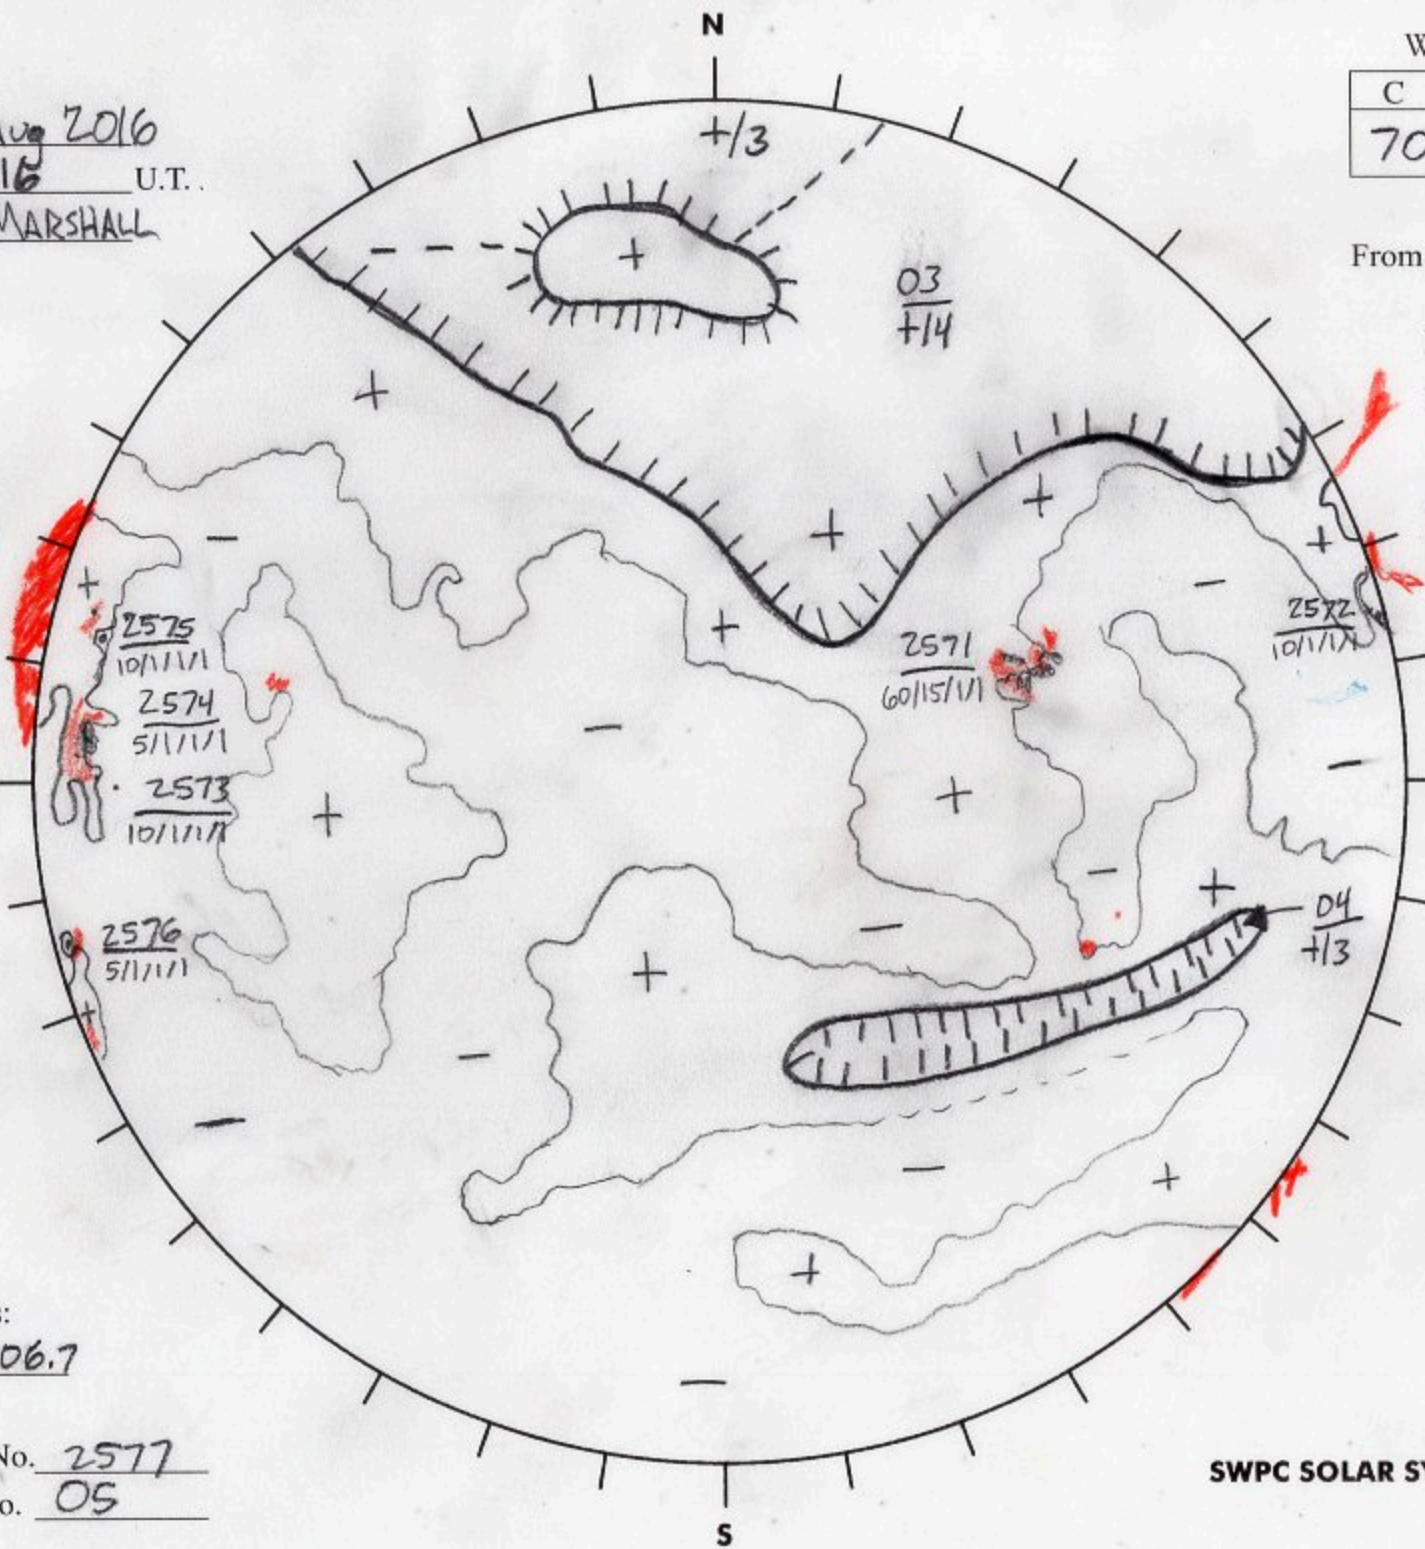

Date: 8 Aug 2016
 Time: 1716 U.T.
 Forecaster: MARSHALL

Whole Disk Forecast

C	M	X	P
70	15	1	1

24 Hour Forecast

From 0000 U.T. to 0000 U.T.

Data:

H-alpha. 1716 U.T.

Sunspots 1641 U.T.

CH (EM) 01:13 U.T.

Mag. 1645 U.T.

150.1 E

W 330.1

Returning
 Carringtons:
146.4 to 106.7

Next Rgn. No. 2577
 Next CH No. 05

L_t 240.1
 B_t 6.3
 P_t 13.9