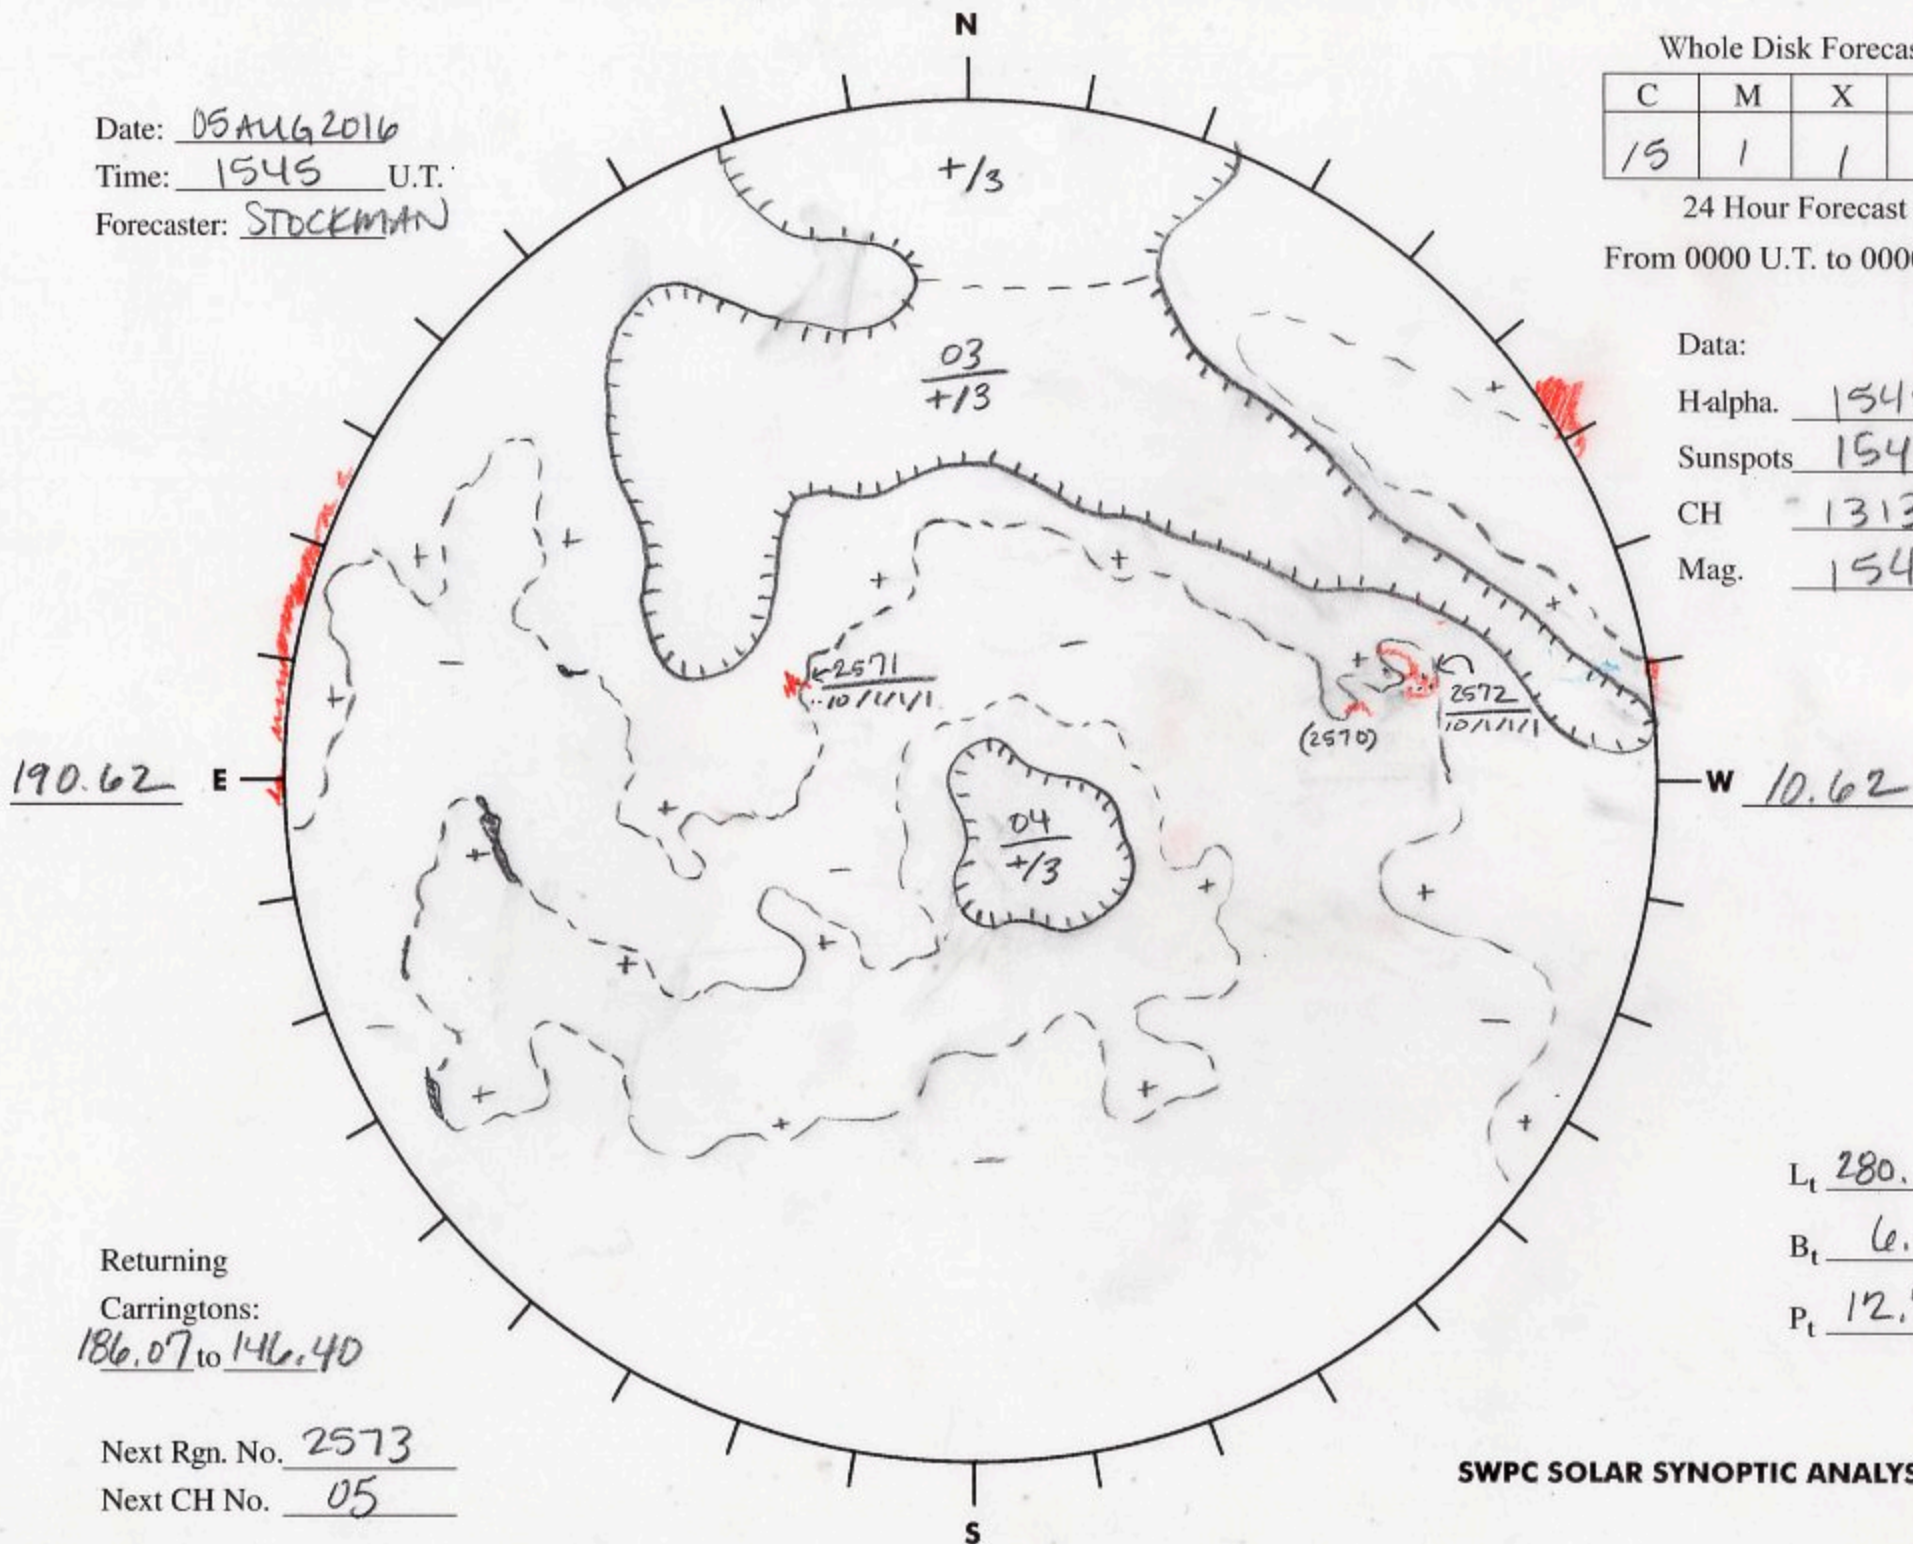

Date: 05 AUG 2016  
 Time: 1545 U.T.  
 Forecaster: STOCKMAN

Whole Disk Forecast

C	M	X	P
15	1	1	1

24 Hour Forecast

From 0000 U.T. to 0000 U.T.

Data:

H-alpha. 1545 U.T.

Sunspots 1541 U.T.

CH 1313 U.T.

Mag. 1545 U.T.

Returning  
 Carringtons:  
186.07 to 146.40

Next Rgn. No. 2573  
 Next CH No. 05

$L_t$  280.62

$B_t$  6.12

$P_t$  12.76