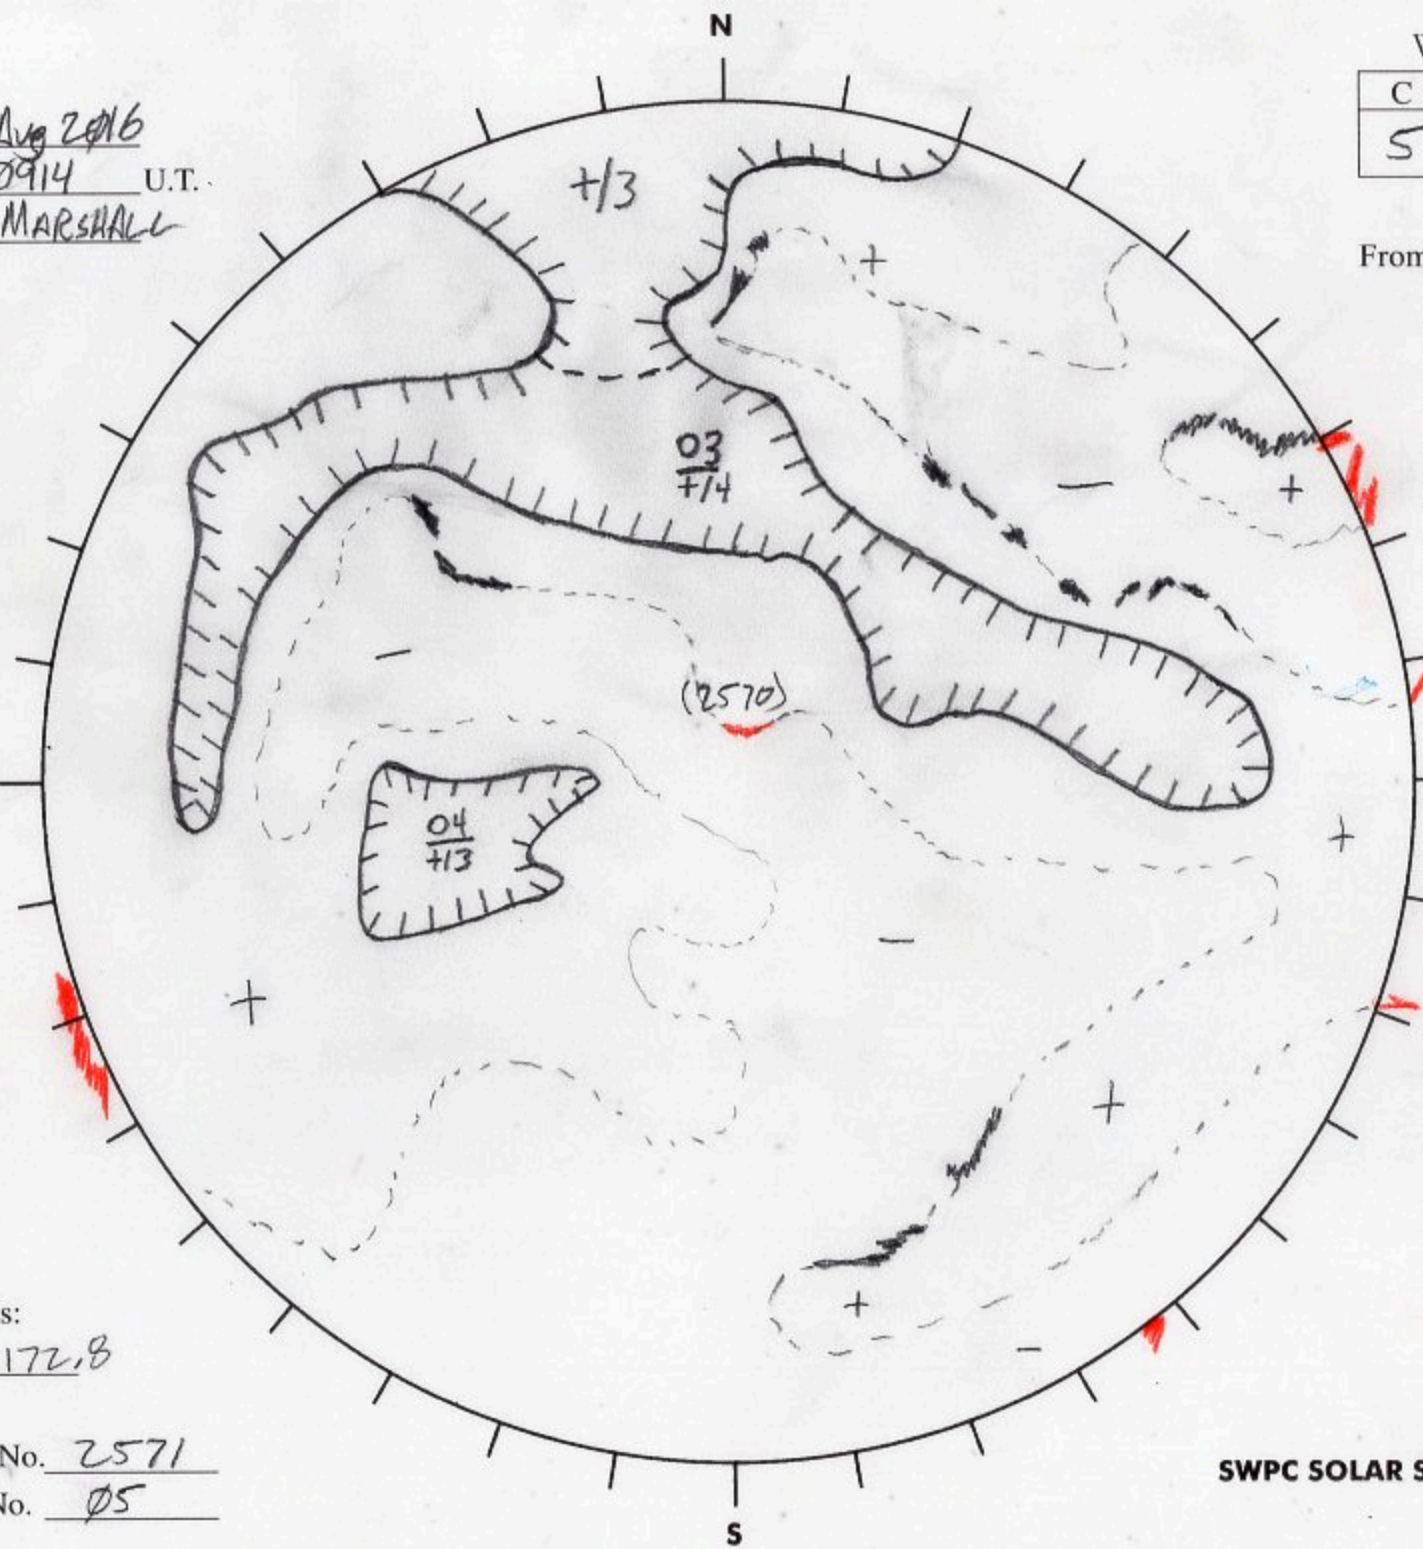

Date: 3 Aug 2016  
 Time: 0914 U.T.  
 Forecaster: MARSHALL

Whole Disk Forecast

C	M	X	P
5	1	1	1

24 Hour Forecast  
 From 0000 U.T. to 0000 U.T.

Data:  
 H-alpha. 0914 U.T.  
 Sunspots N/A U.T.  
 CH 1350 U.T.  
 Mag. N/A U.T.

220.7 E

W 40.70

Returning  
 Carringtons:  
172.5 to 172.8

Next Rgn. No. 2571  
 Next CH No. 05

L<sub>t</sub> 310.70  
 B<sub>t</sub> 60  
 P<sub>t</sub> 11.90