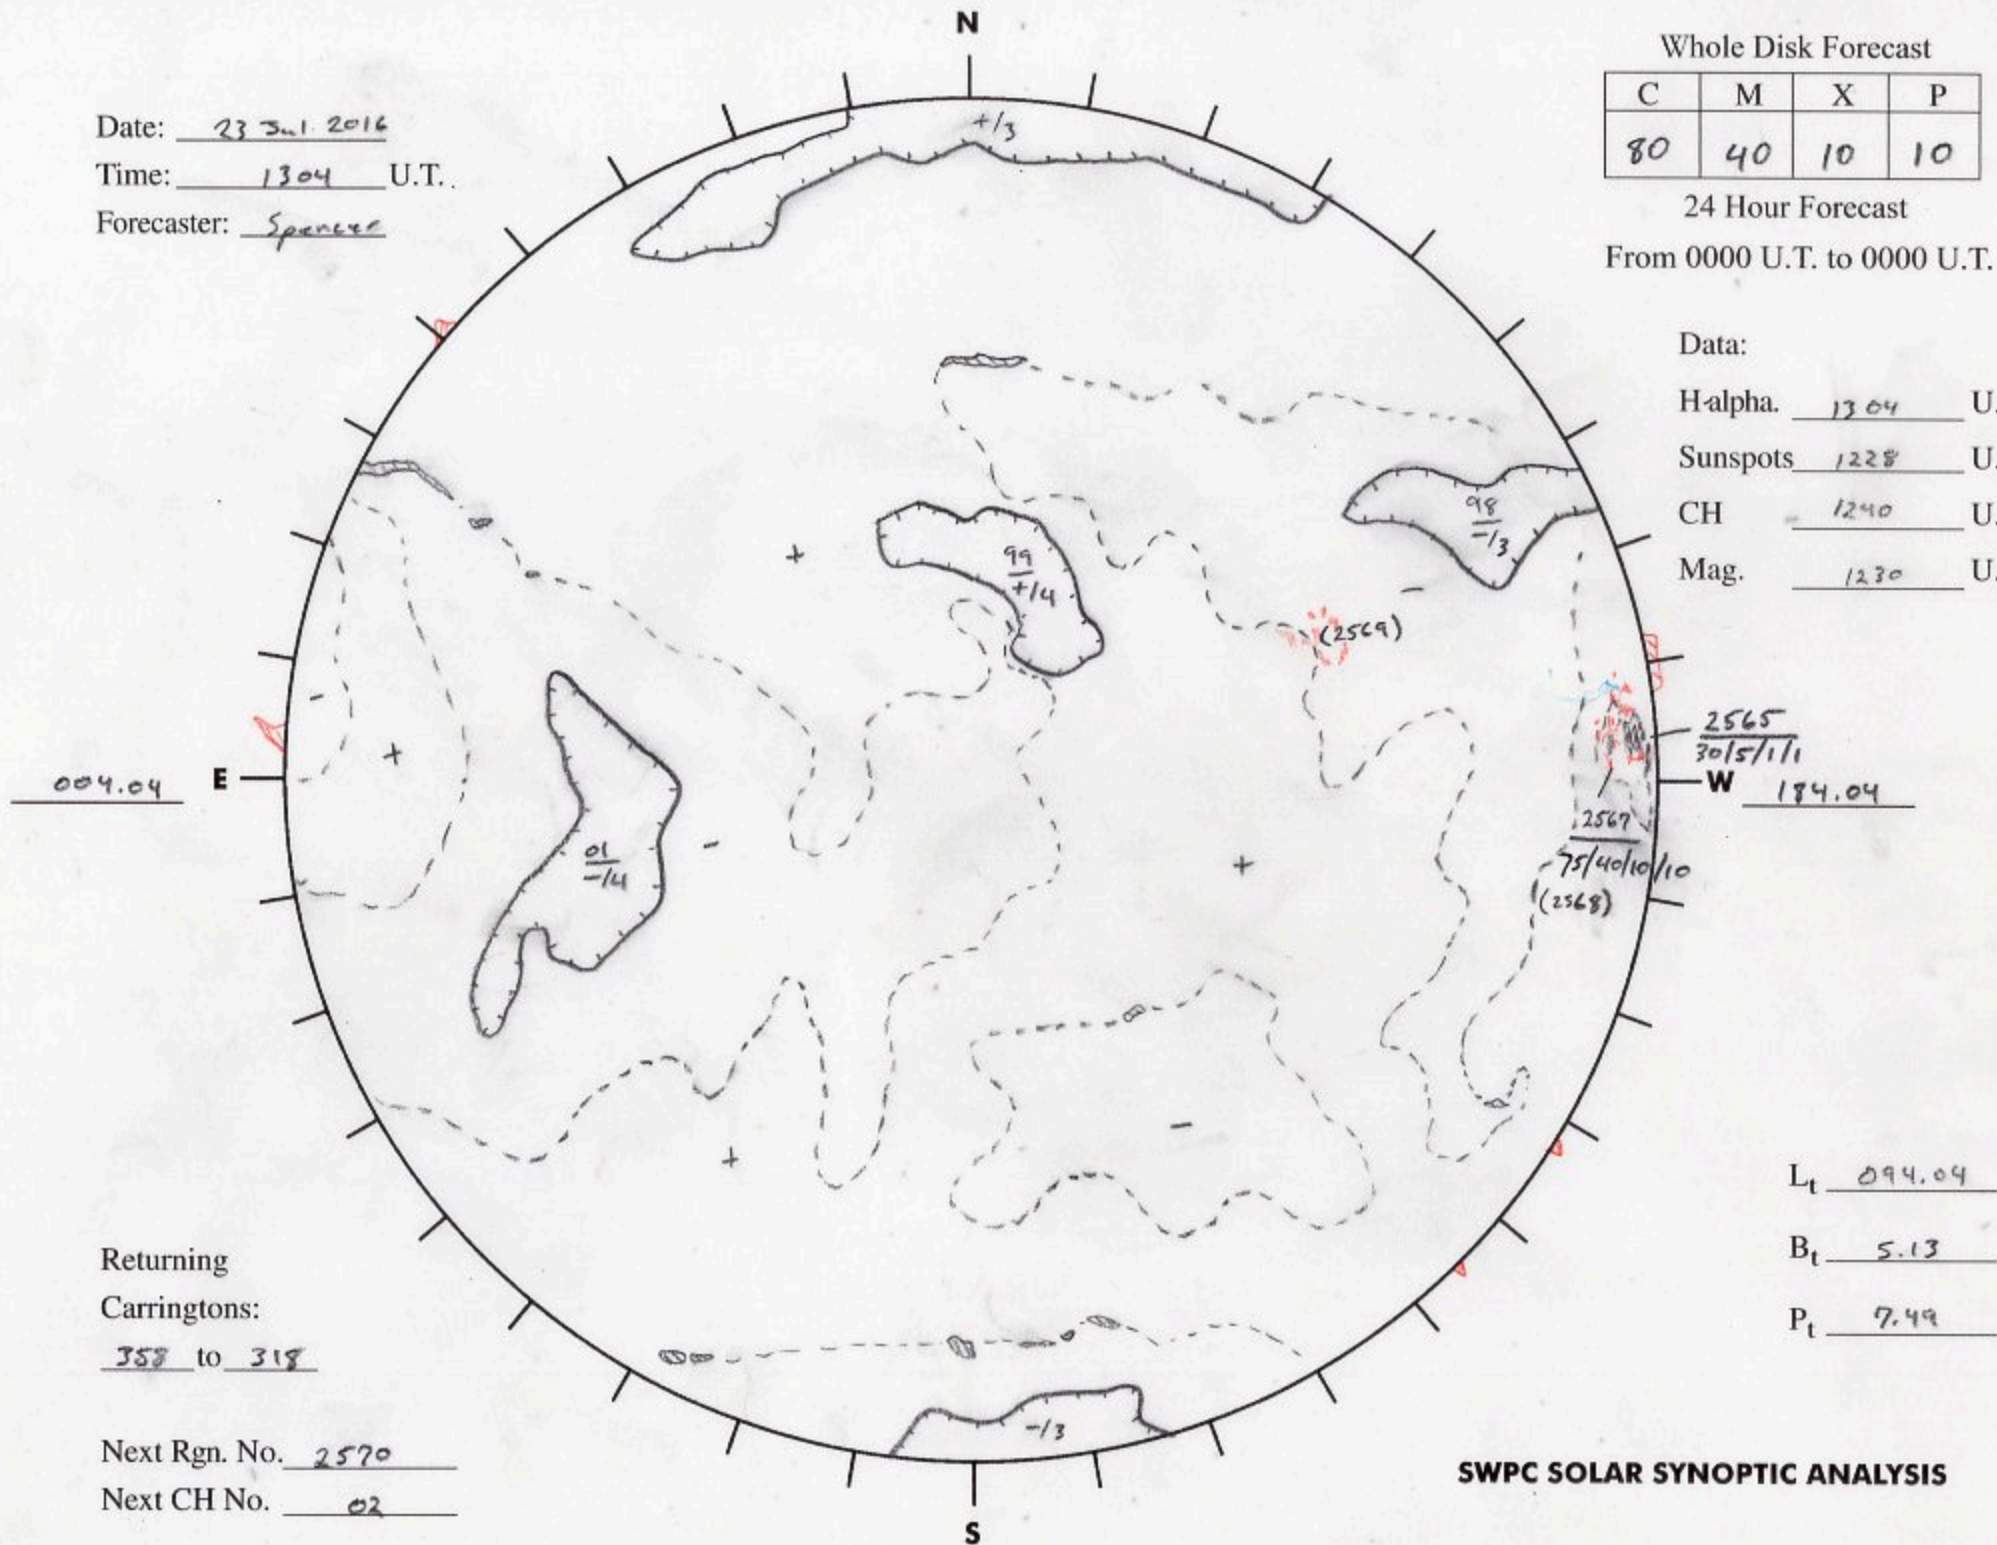

Date: 23 Jul 2016
 Time: 1304 U.T.
 Forecaster: Spencer

Whole Disk Forecast

C	M	X	P
80	40	10	10

24 Hour Forecast
 From 0000 U.T. to 0000 U.T.

Data:
 H-alpha. 1304 U.T.
 Sunspots 1228 U.T.
 CH 1240 U.T.
 Mag. 1230 U.T.

Returning
 Carringtons:
358 to 318

Next Rgn. No. 2570
 Next CH No. 02

L_t 094.04
 B_t 5.13
 P_t 7.49