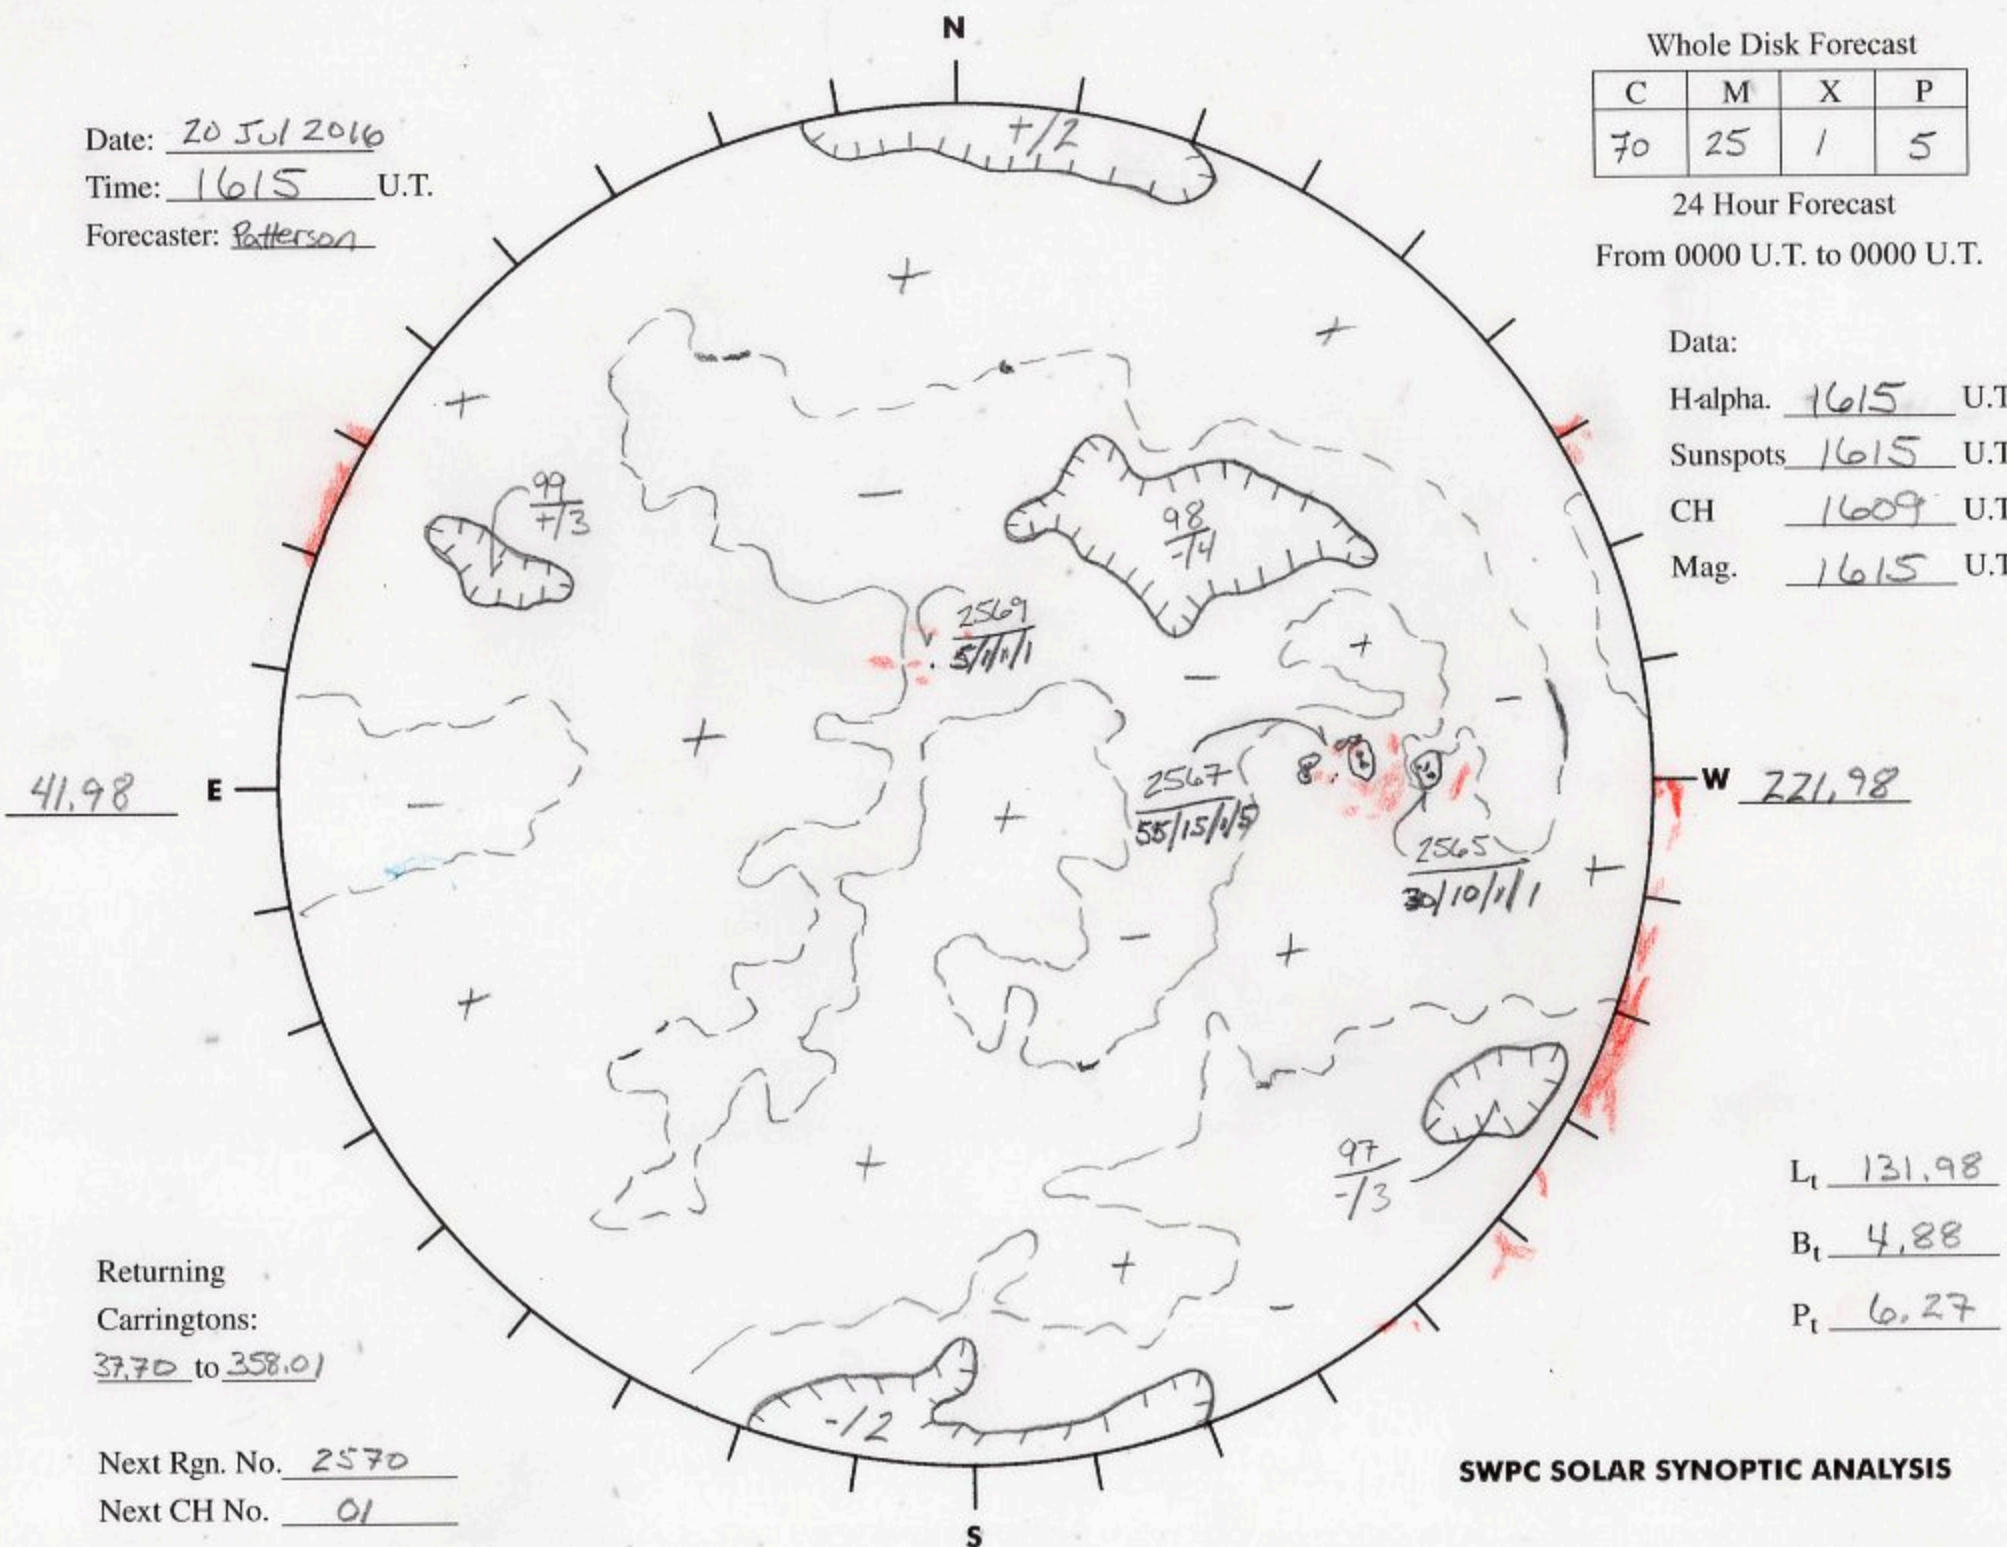

Date: 20 Jul 2016
 Time: 1615 U.T.
 Forecaster: Patterson

Whole Disk Forecast

| C | M | X | P |
|----|----|---|---|
| 70 | 25 | 1 | 5 |

24 Hour Forecast
 From 0000 U.T. to 0000 U.T.

Data:
 H-alpha. 1615 U.T.
 Sunspots 1615 U.T.
 CH 1609 U.T.
 Mag. 1615 U.T.

41.98 E

W 221.98

Returning Carringtons:
3770 to 358.01

L_t 131.98
 B_t 4.88
 P_t 6.27

Next Rgn. No. 2570
 Next CH No. 01