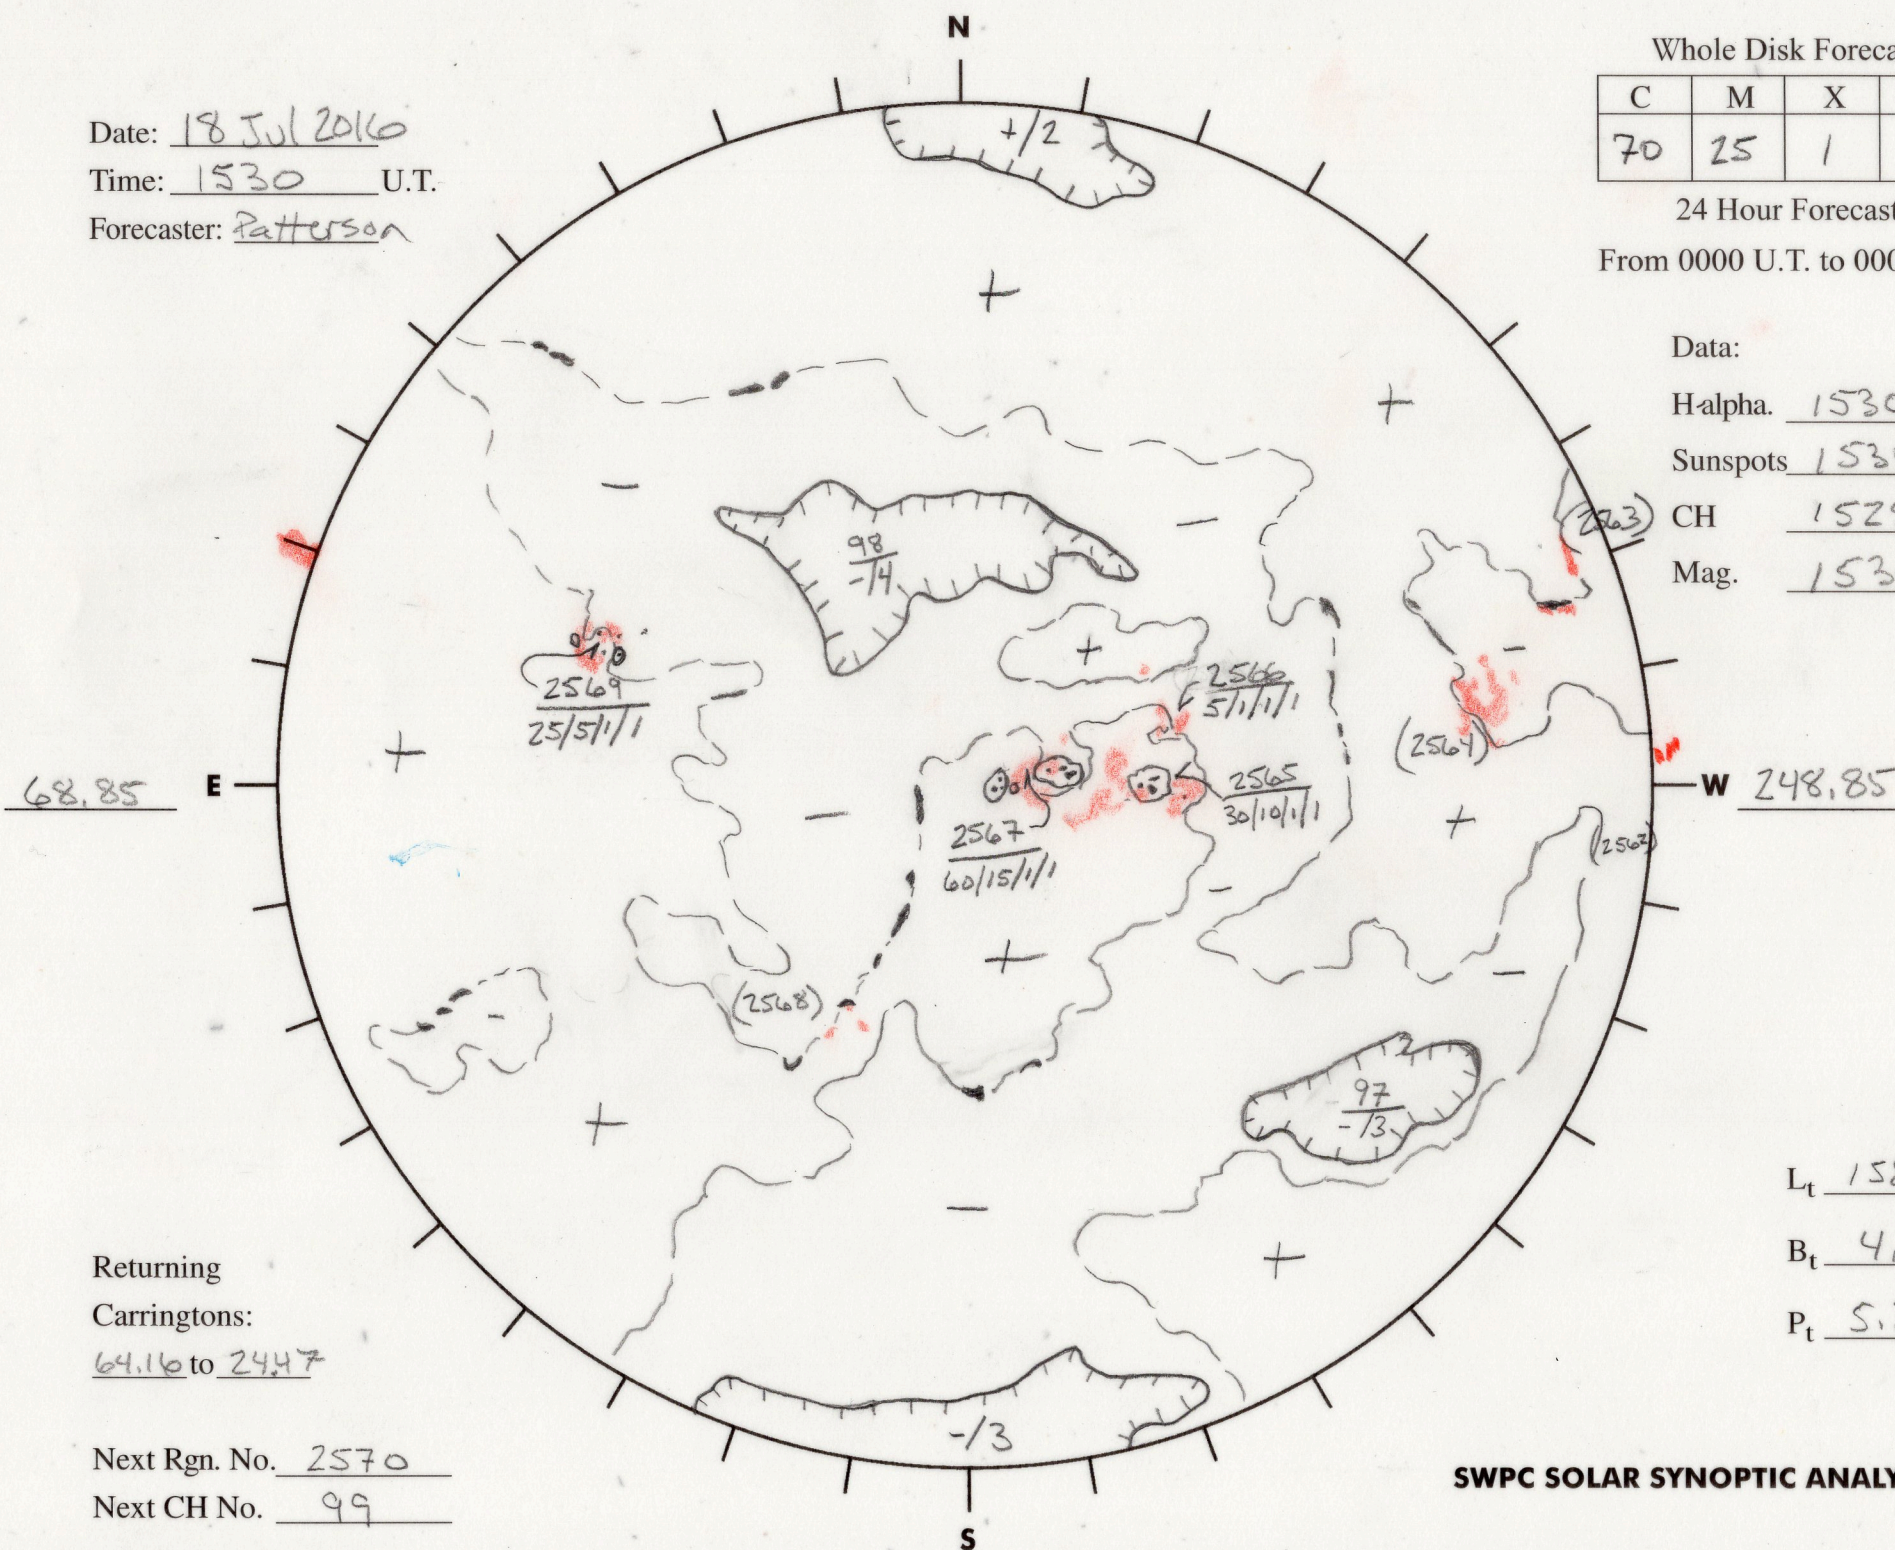

Date: 18 Jul 2016
 Time: 1530 U.T.
 Forecaster: Patterson

Whole Disk Forecast

C	M	X	P
70	25	1	1

24 Hour Forecast

From 0000 U.T. to 0000 U.T.

Data:

H-alpha. 1530 U.T.

Sunspots 1530 U.T.

CH 1525 U.T.

Mag. 1530 U.T.

Returning
 Carringtons:
64.16 to 244.7

Next Rgn. No. 2570
 Next CH No. 99

L_t 158.85

B_t 4.70

P_t 5.39