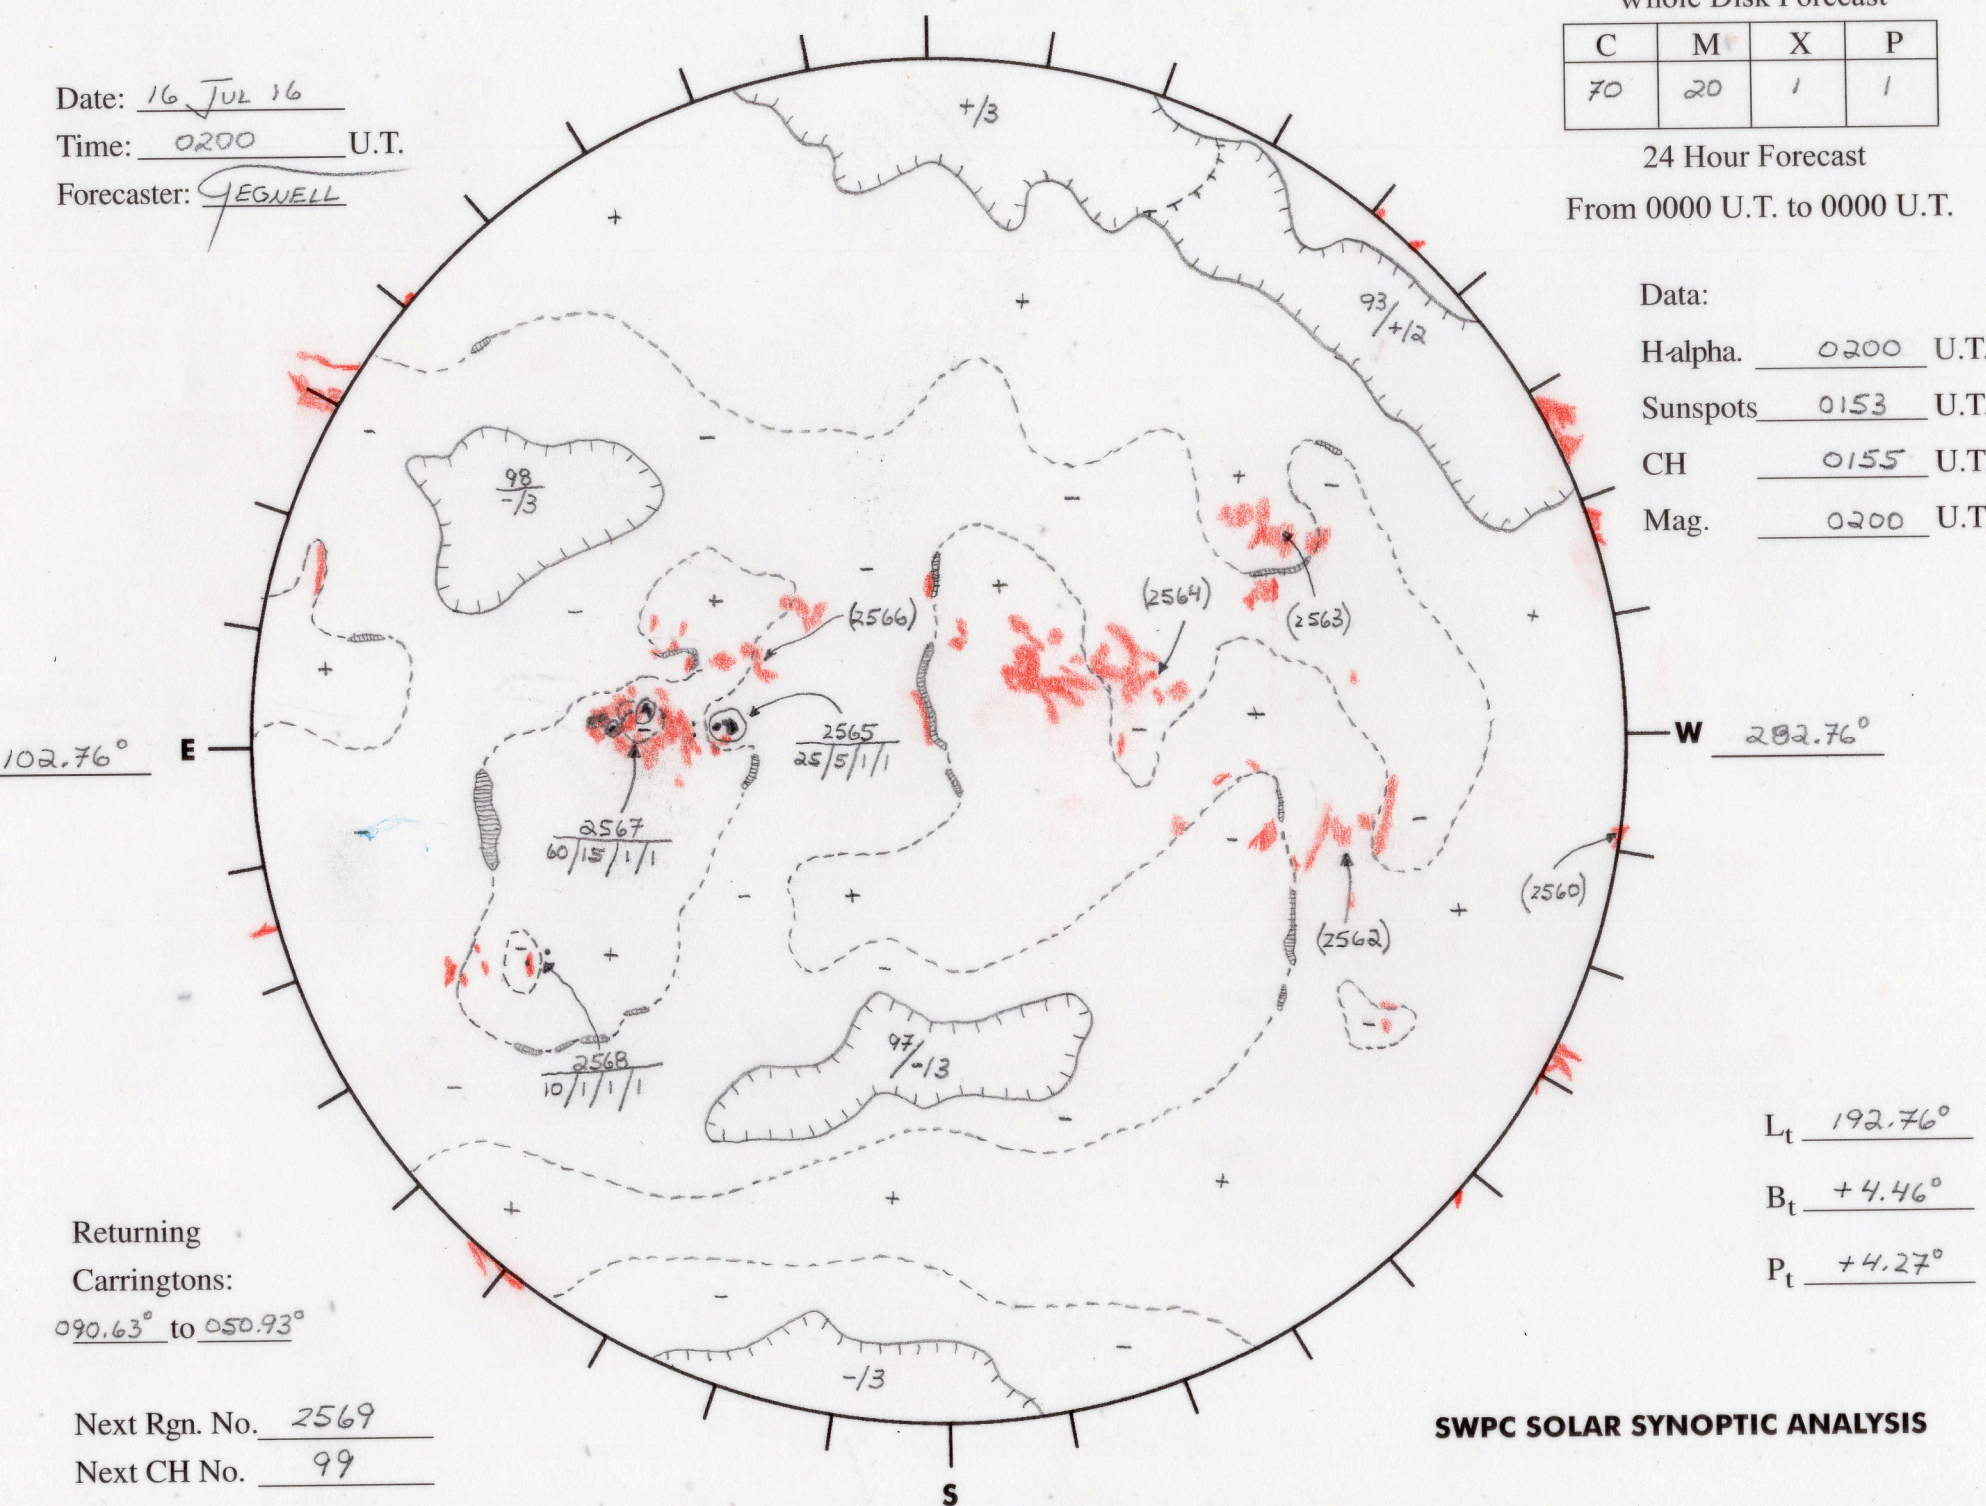

Whole Disk Forecast

C	M	X	P
70	20	1	1

24 Hour Forecast

From 0000 U.T. to 0000 U.T.

Data:

H-alpha. 0200 U.T.

Sunspots 0153 U.T.

CH 0155 U.T.

Mag. 0200 U.T.

Date: 16 JUL 16

Time: 0200 U.T.

Forecaster: EGUELL

L_t 192.76°

B_t +4.46°

P_t +4.27°

Returning

Carringtons:

090.63° to 050.93°

Next Rgn. No. 2569

Next CH No. 99

SWPC SOLAR SYNOPTIC ANALYSIS