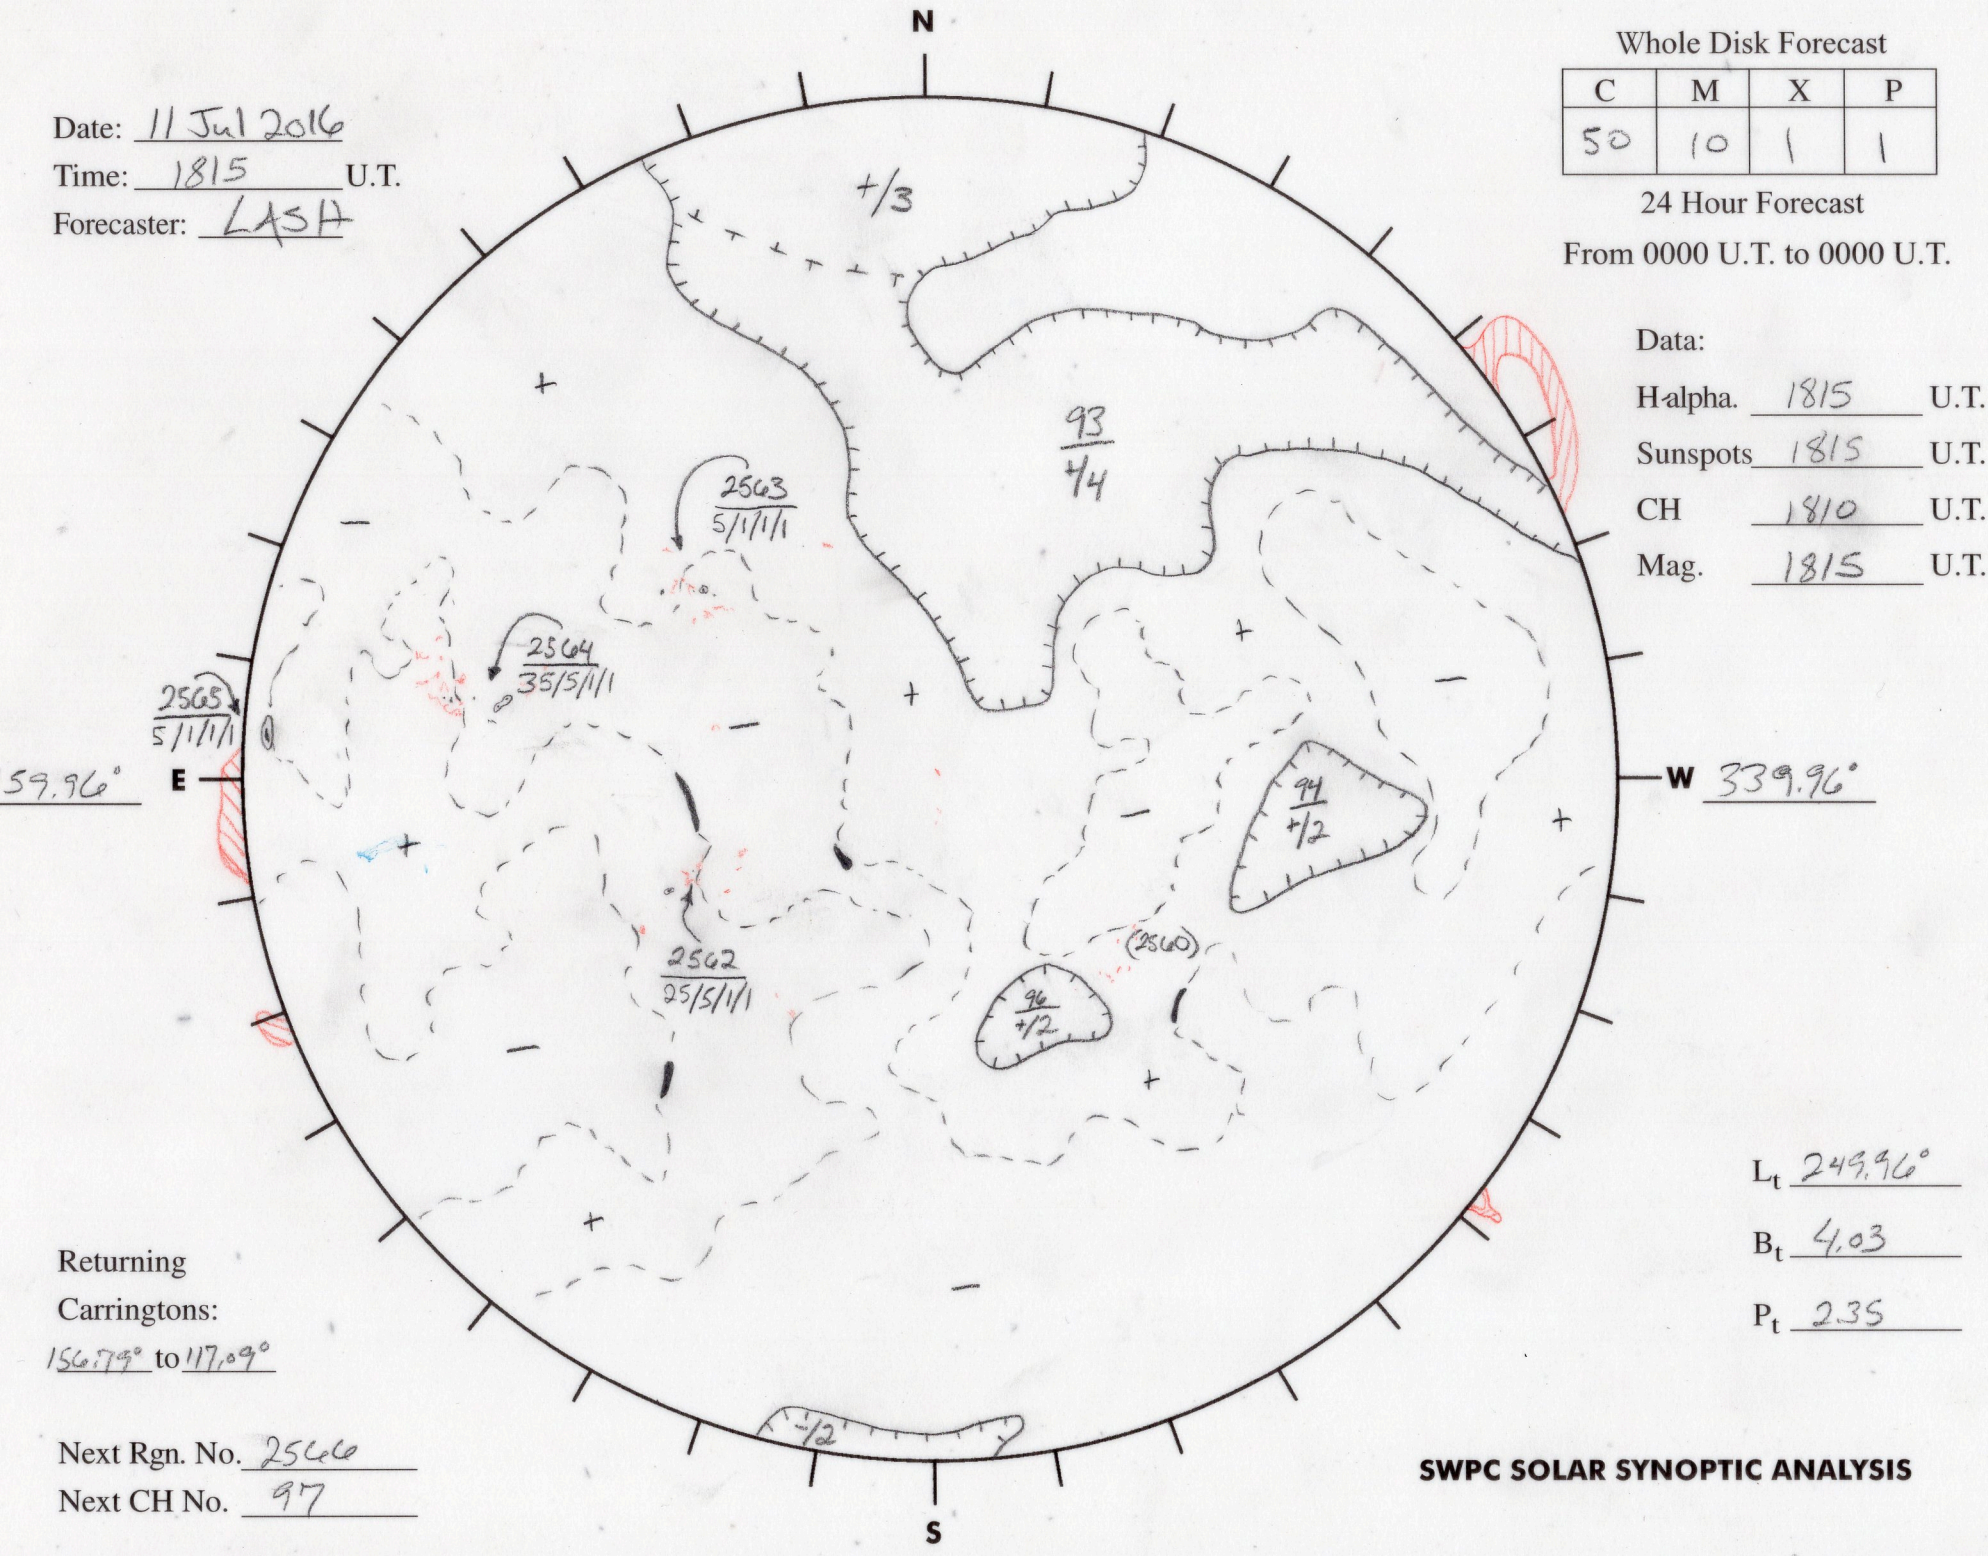

Date: 11 Jul 2016
 Time: 1815 U.T.
 Forecaster: LASH

Whole Disk Forecast

C	M	X	P
50	10	1	1

24 Hour Forecast

From 0000 U.T. to 0000 U.T.

Data:

H α . 1815 U.T.

Sunspots 1815 U.T.

CH 1810 U.T.

Mag. 1815 U.T.

59.96° E

W 339.96°

Returning
 Carringtons:
156.79° to 117.09°

L_t 249.96°

B_t 4.03

P_t 235

Next Rgn. No. 2566
 Next CH No. 97