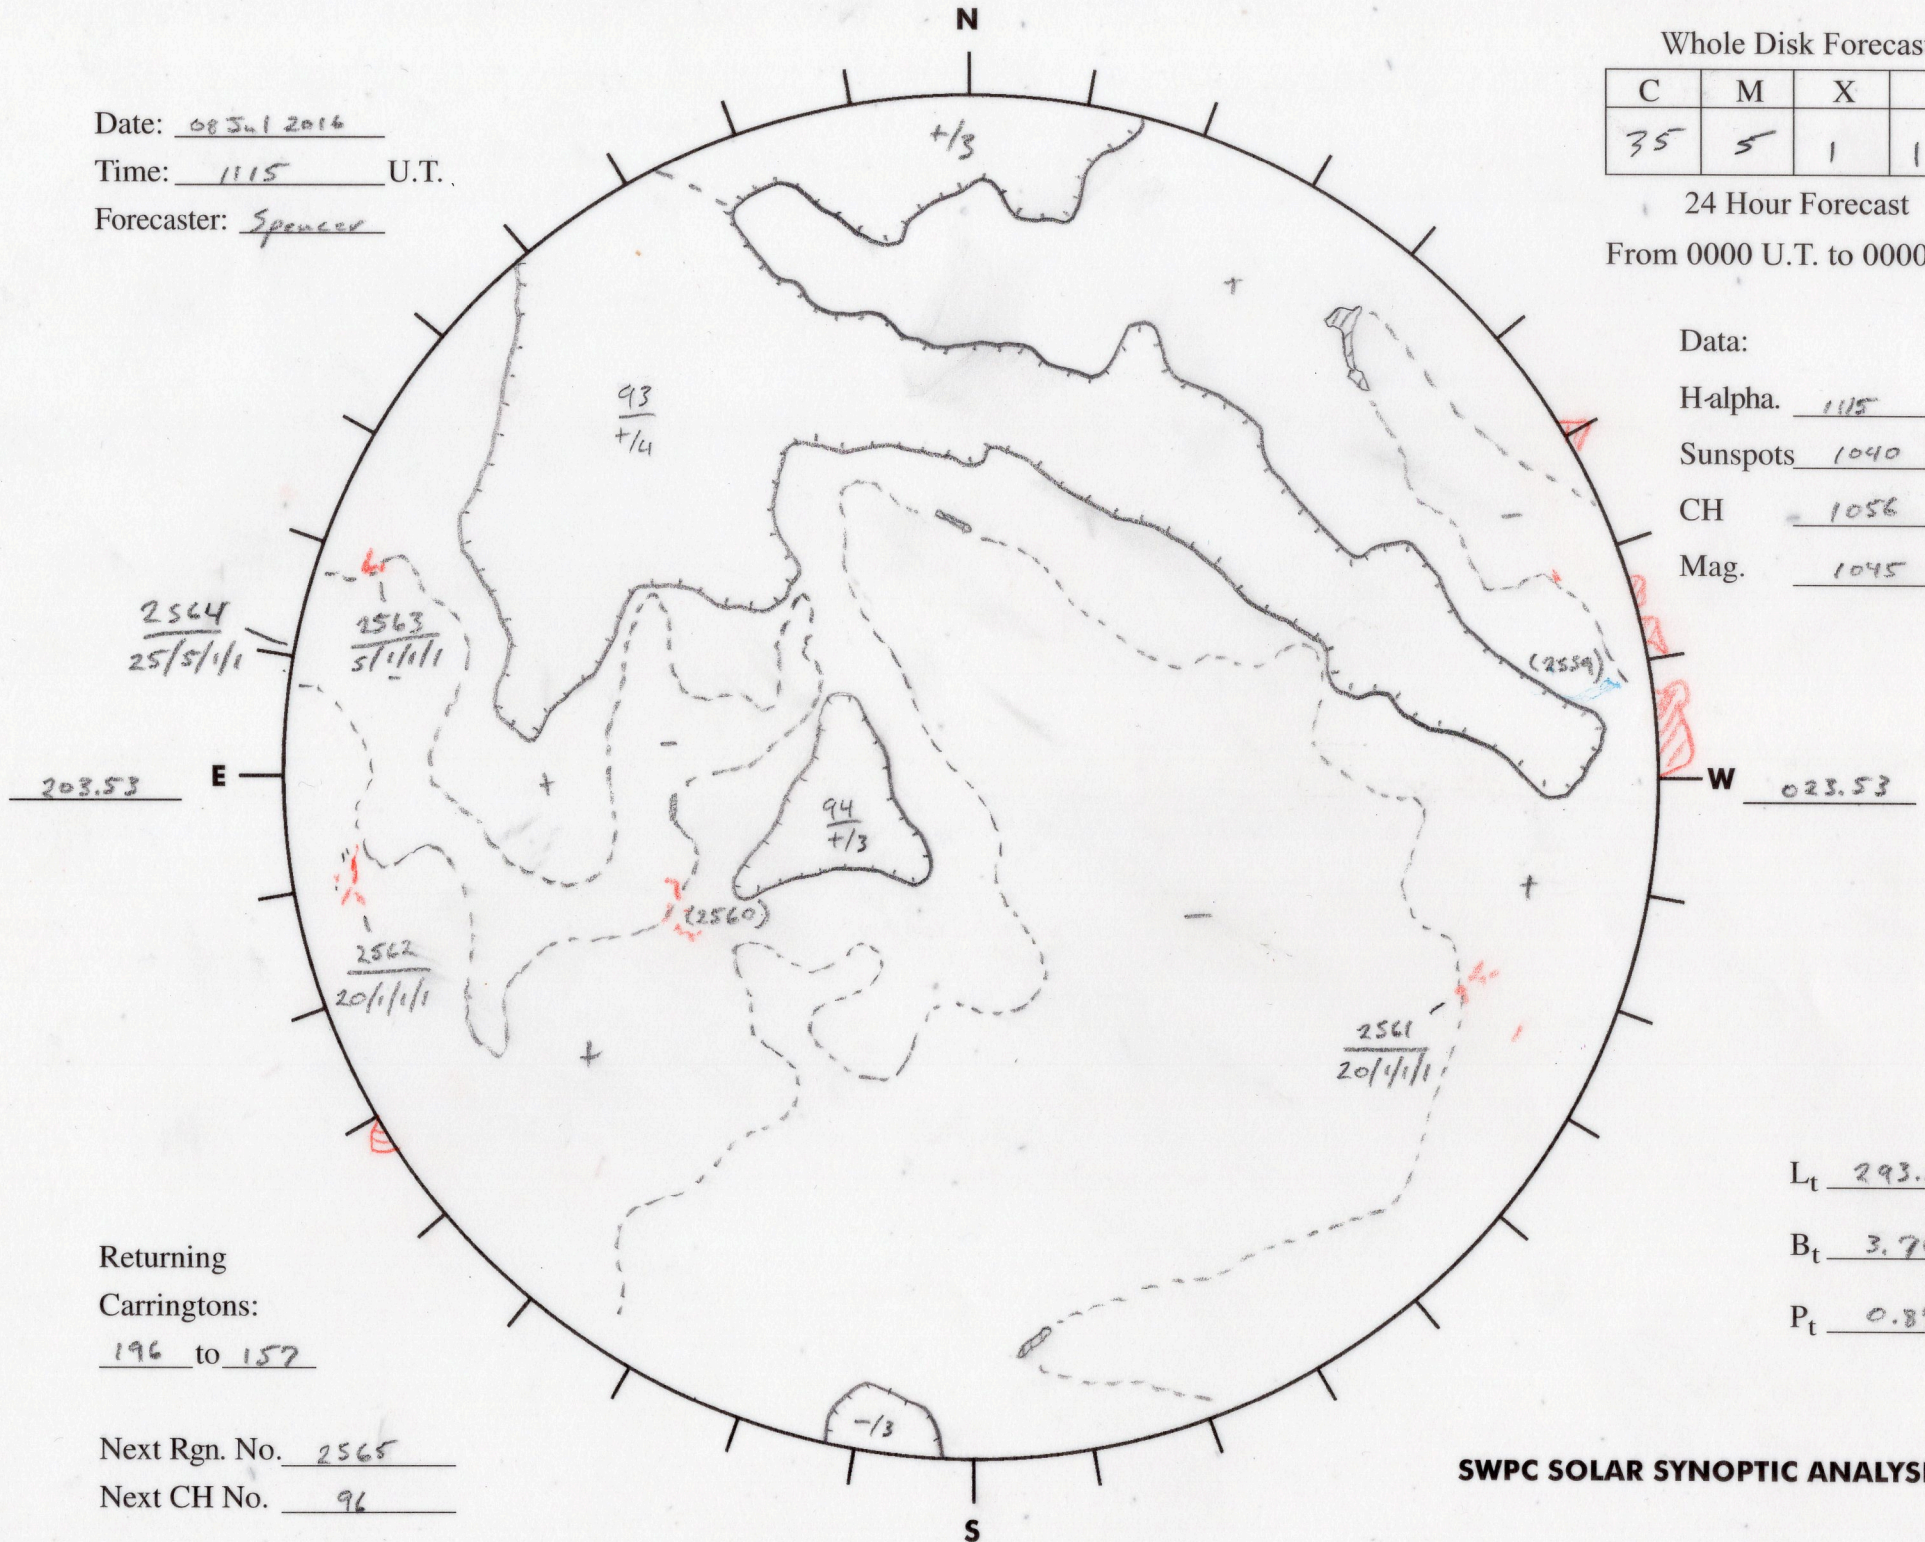

Date: 08 Jul 2016
 Time: 1115 U.T.
 Forecaster: Spencer

Whole Disk Forecast

C	M	X	P
35	5	1	1

24 Hour Forecast
 From 0000 U.T. to 0000 U.T.

Data:

H-alpha. 1115 U.T.

Sunspots 1040 U.T.

CH 1056 U.T.

Mag. 1045 U.T.

L_t 293.53

B_t 3.70

P_t 0.87

Returning
 Carringtons:
196 to 157

Next Rgn. No. 2565

Next CH No. 96