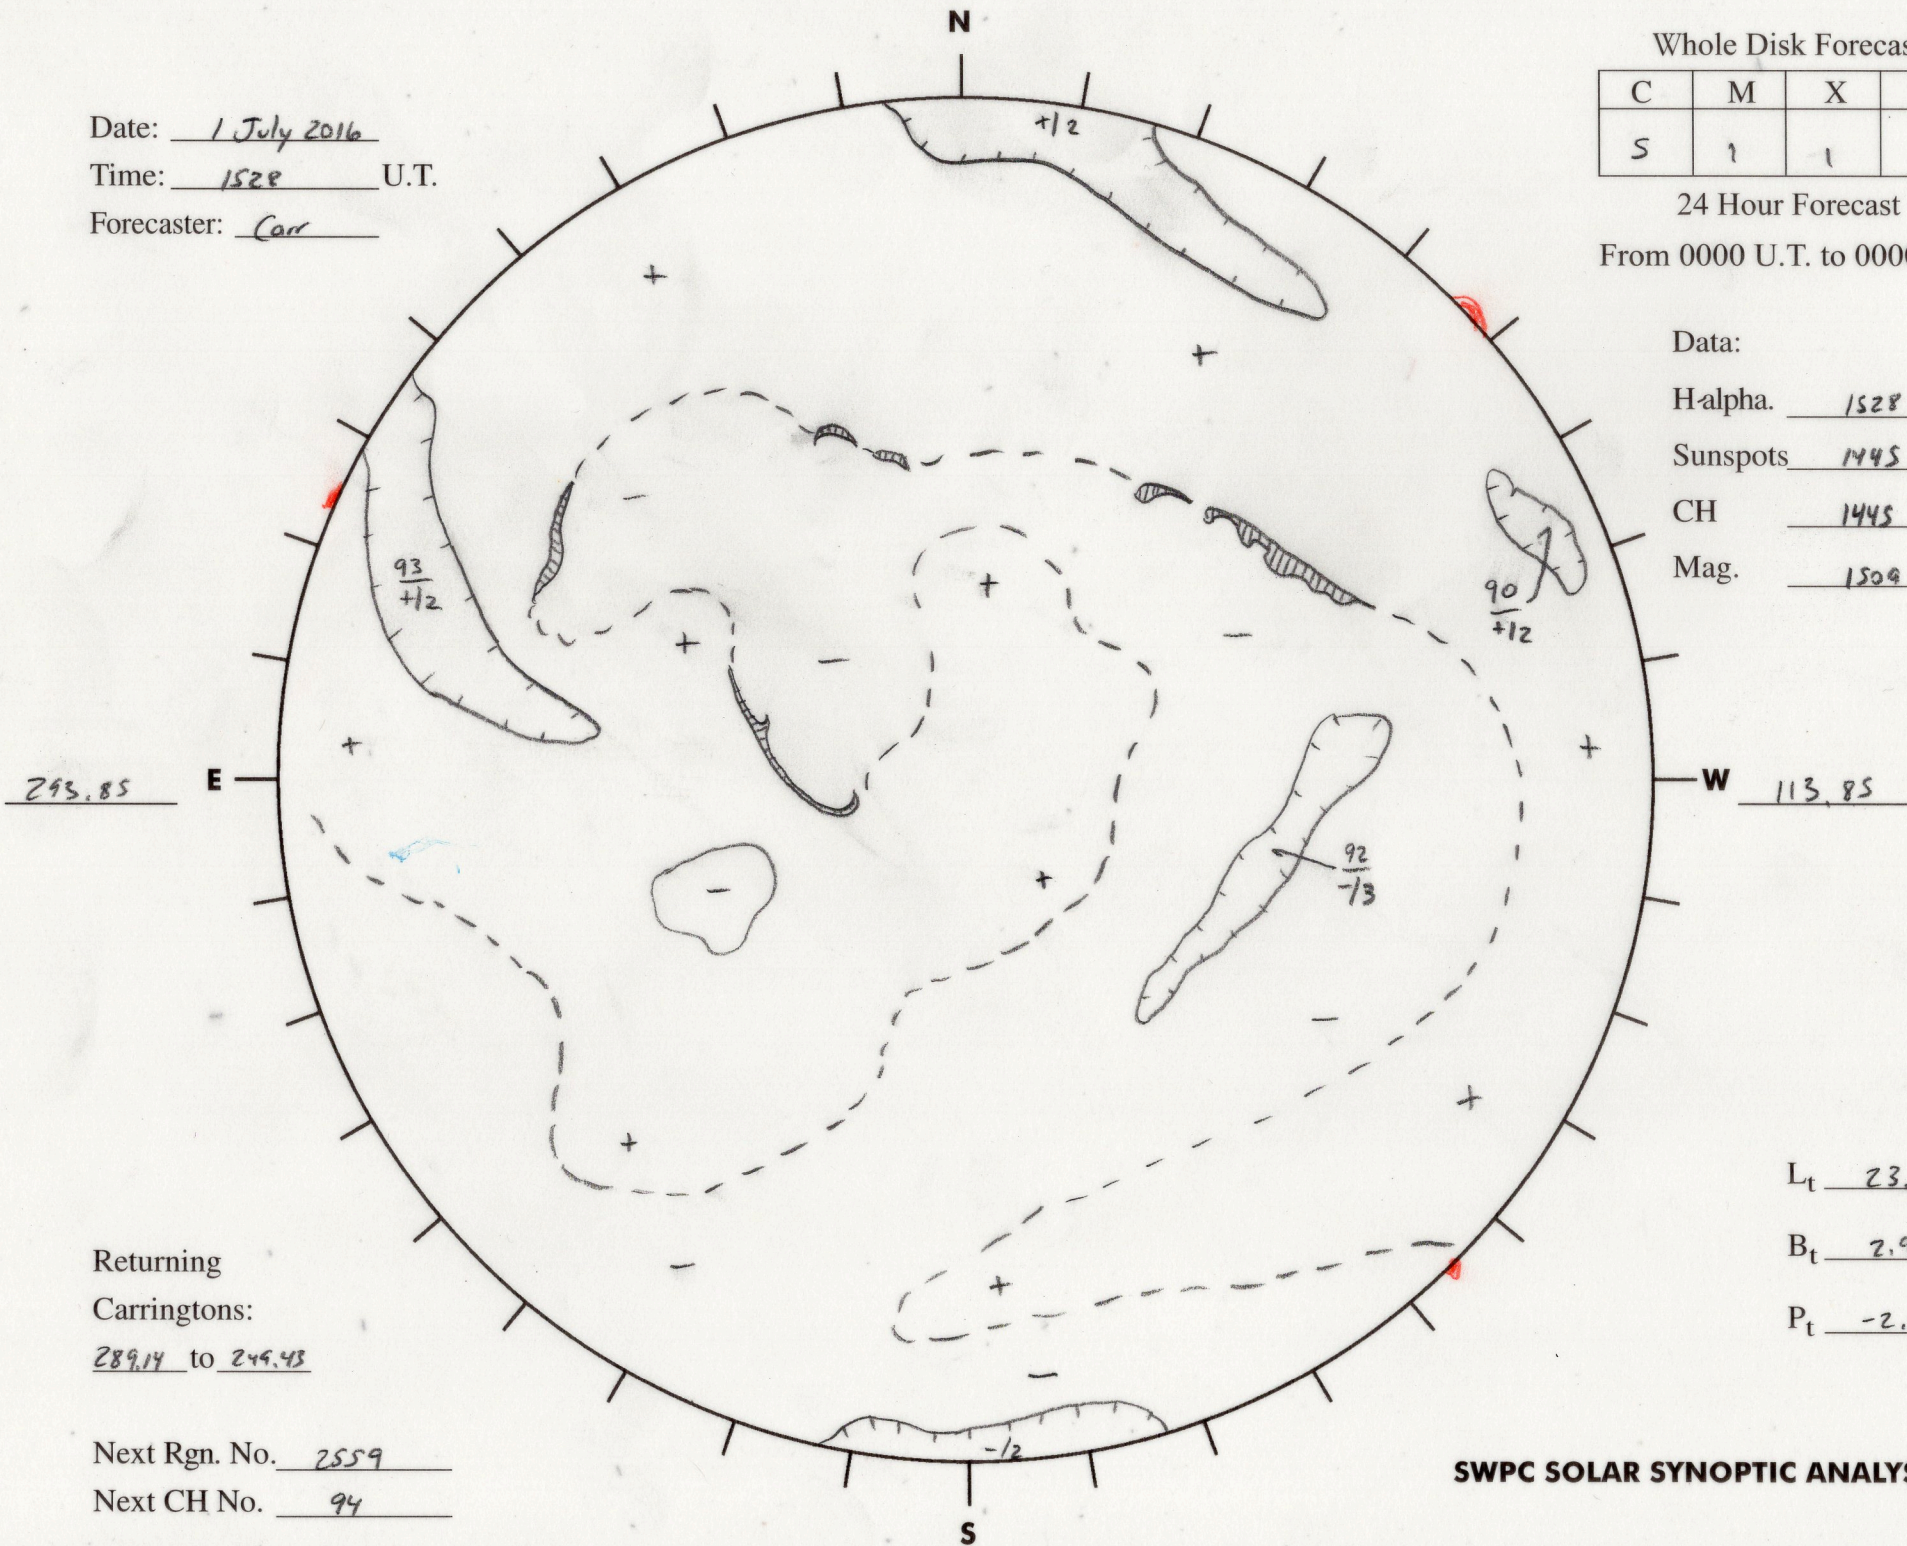

Date: 1 July 2016
 Time: 1528 U.T.
 Forecaster: Carr

Whole Disk Forecast

C	M	X	P
S	1	1	1

24 Hour Forecast
 From 0000 U.T. to 0000 U.T.

Data:
 H-alpha. 1528 U.T.
 Sunspots 1445 U.T.
 CH 1445 U.T.
 Mag. 1509 U.T.

Returning
 Carringtons:
289.14 to 294.43

Next Rgn. No. 2559
 Next CH No. 94

L_t 23.85
 B_t 2.97
 P_t -2.22