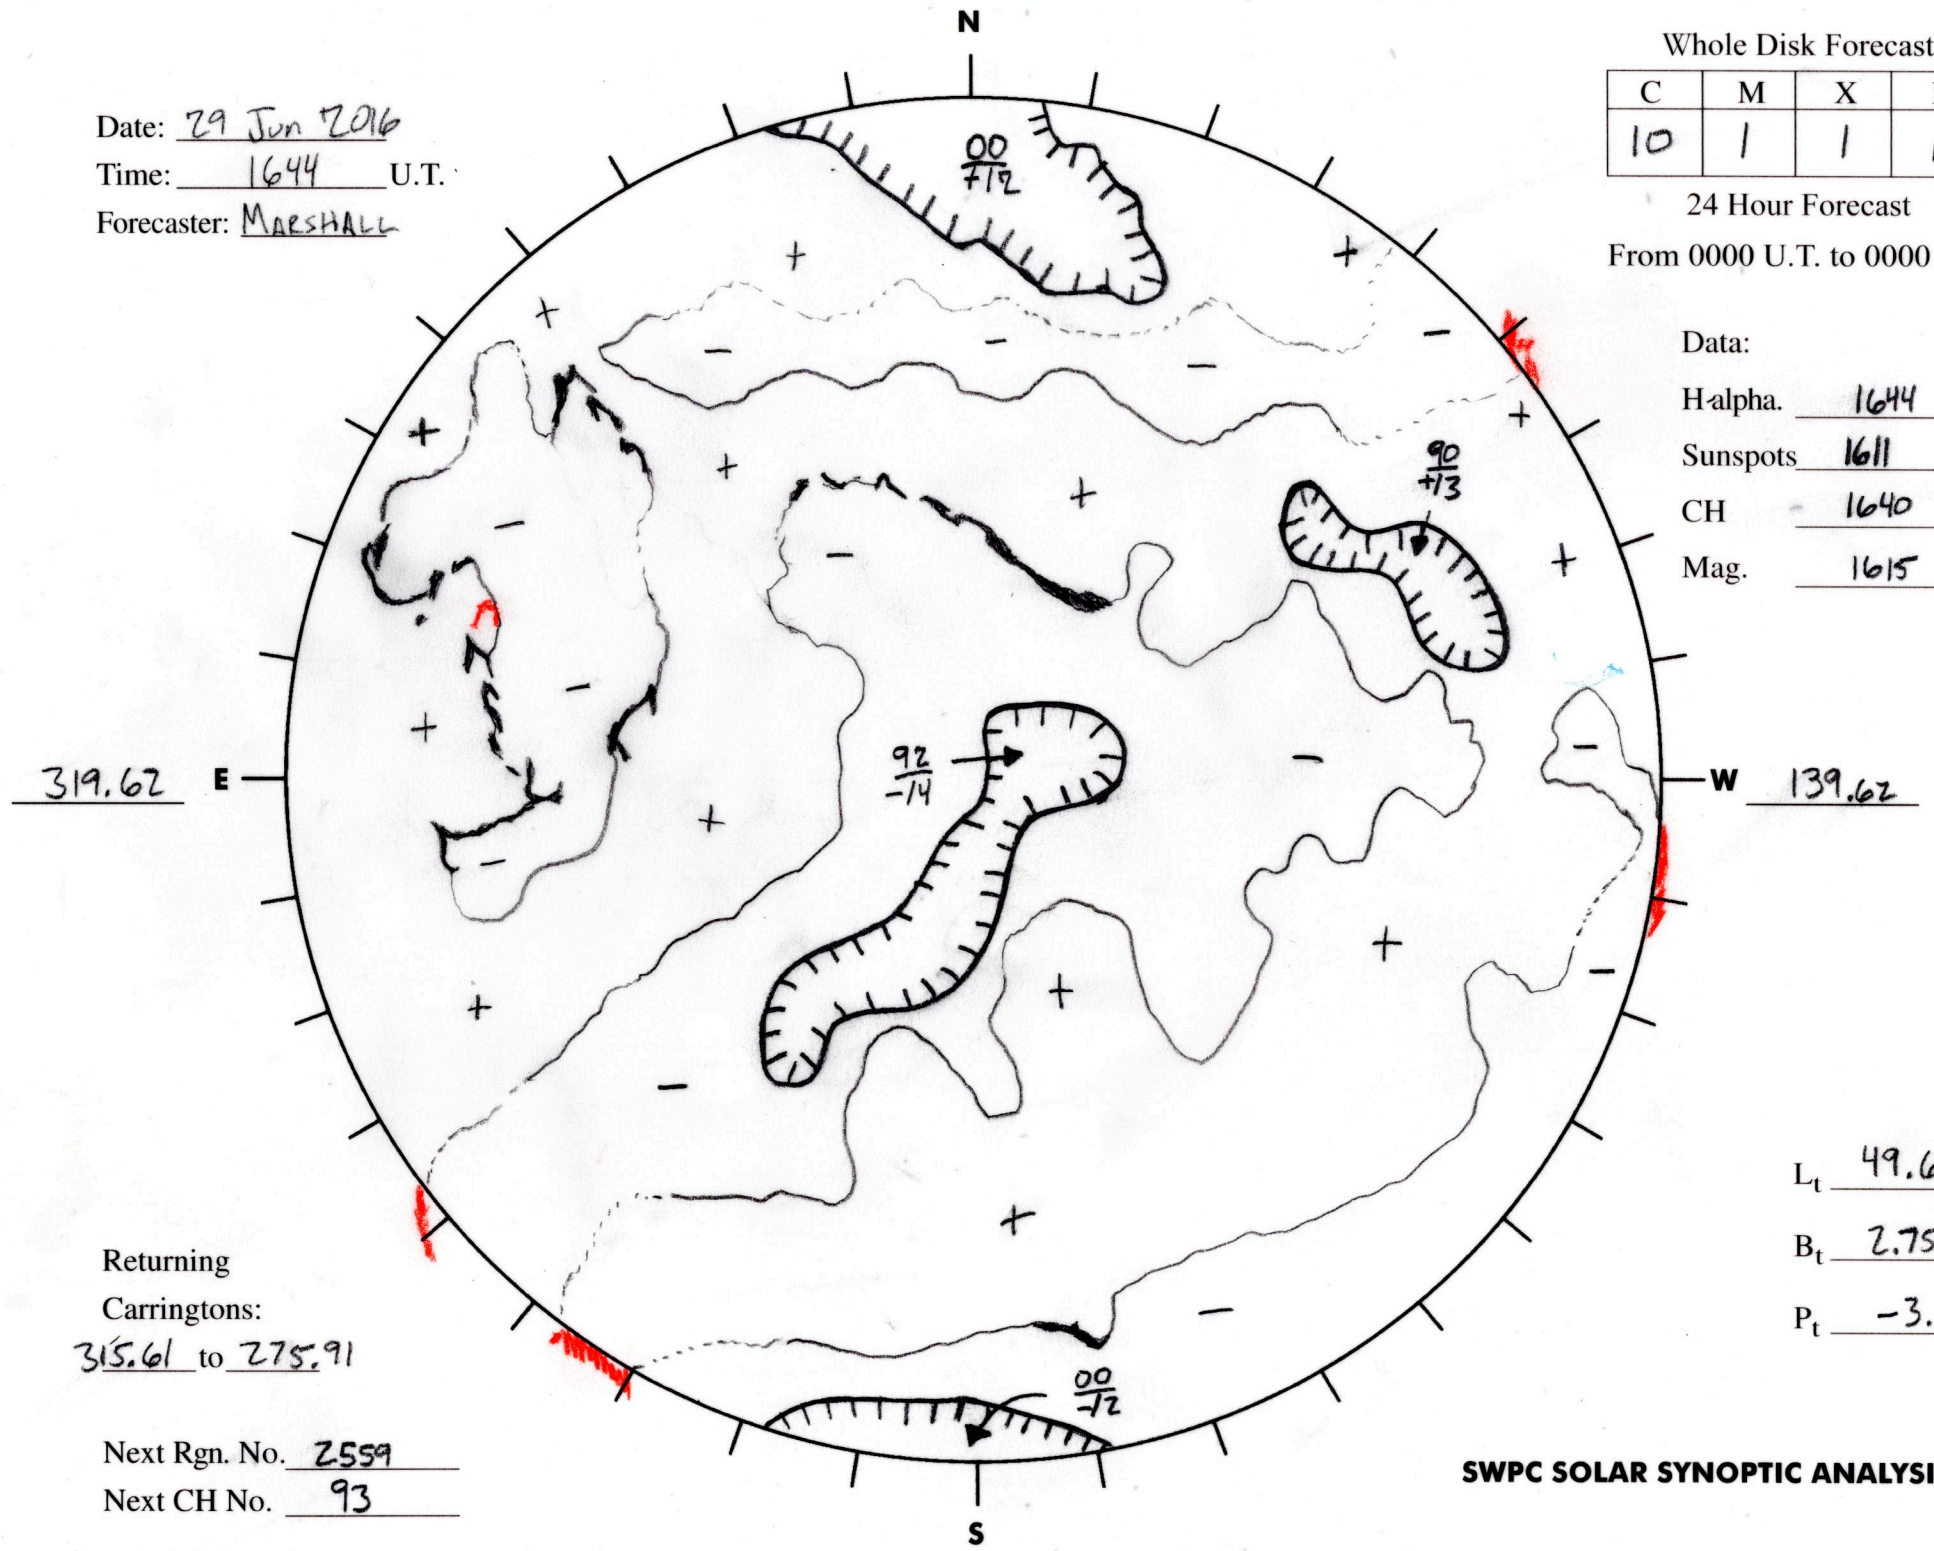

Date: 29 Jun 2016
 Time: 1644 U.T.
 Forecaster: MARSHALL

Whole Disk Forecast

C	M	X	P
10	1	1	1

24 Hour Forecast
 From 0000 U.T. to 0000 U.T.

Data:
 H-alpha. 1644 U.T.
 Sunspots 1611 U.T.
 CH 1640 U.T.
 Mag. 1615 U.T.

Returning Carringtons:
315.61 to 275.91

Next Rgn. No. 2559
 Next CH No. 93

L_t 49.62
 B_t 2.75
 P_t -3.10