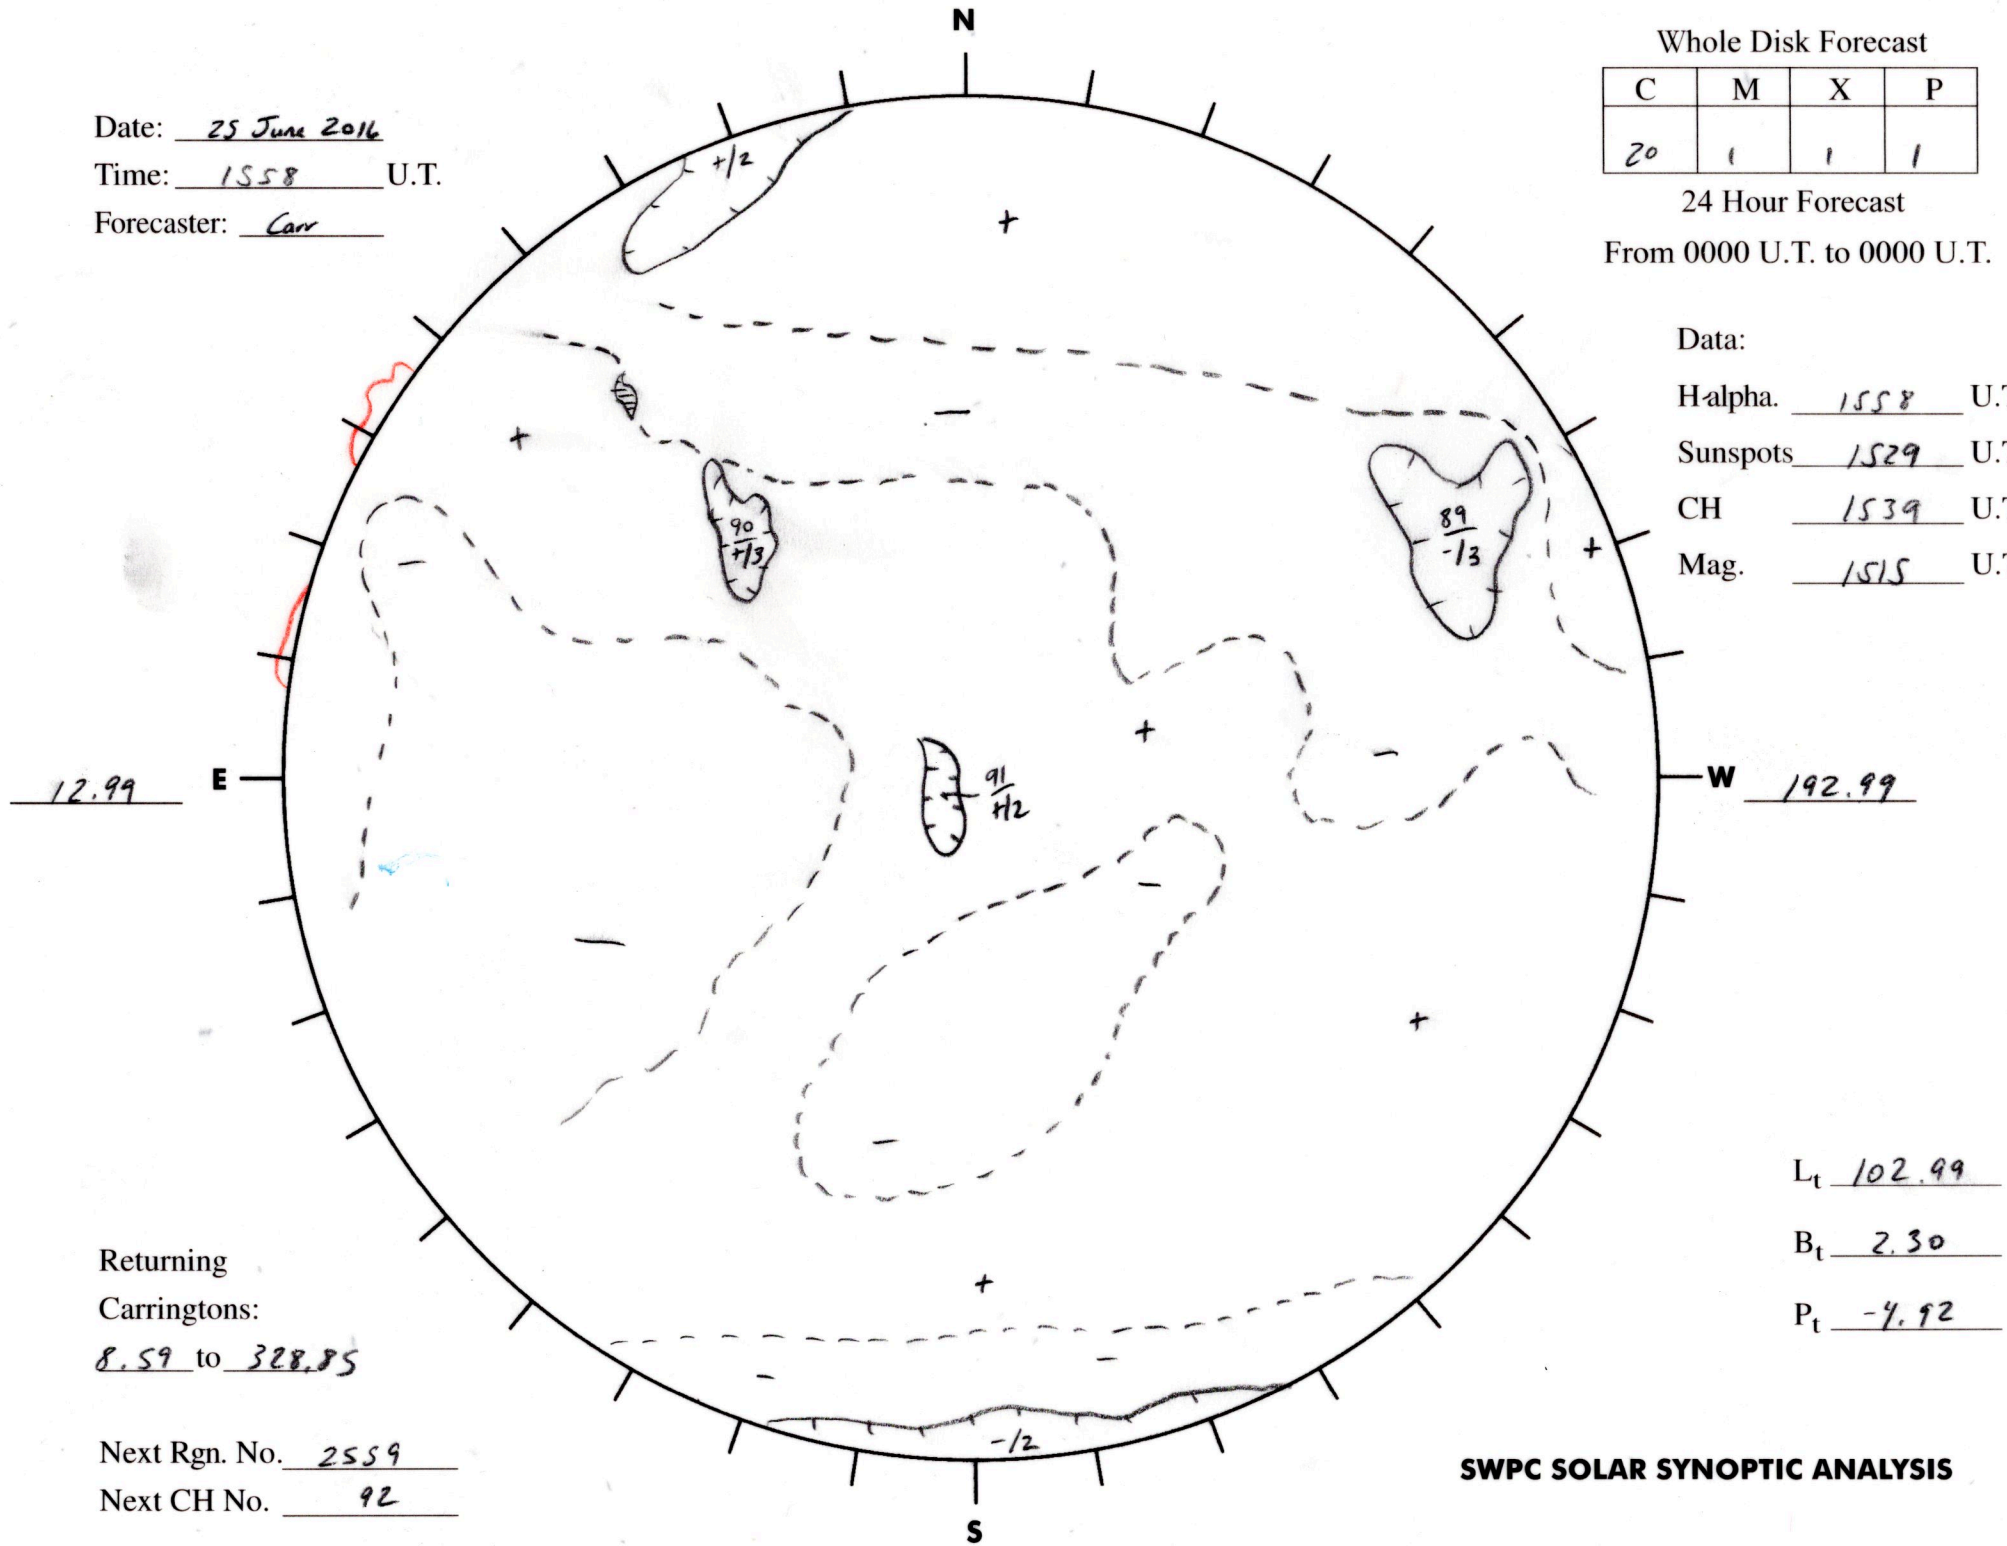

Date: 25 June 2016
 Time: 1558 U.T.
 Forecaster: Carr

Whole Disk Forecast

C	M	X	P
20	1	1	1

24 Hour Forecast
 From 0000 U.T. to 0000 U.T.

Data:
 H α . 1558 U.T.
 Sunspots 1529 U.T.
 CH 1539 U.T.
 Mag. 1515 U.T.

Returning
 Carringtons:
8.59 to 328.85

Next Rgn. No. 2559
 Next CH No. 92

L_t 102.99
 B_t 2.30
 P_t -4.92