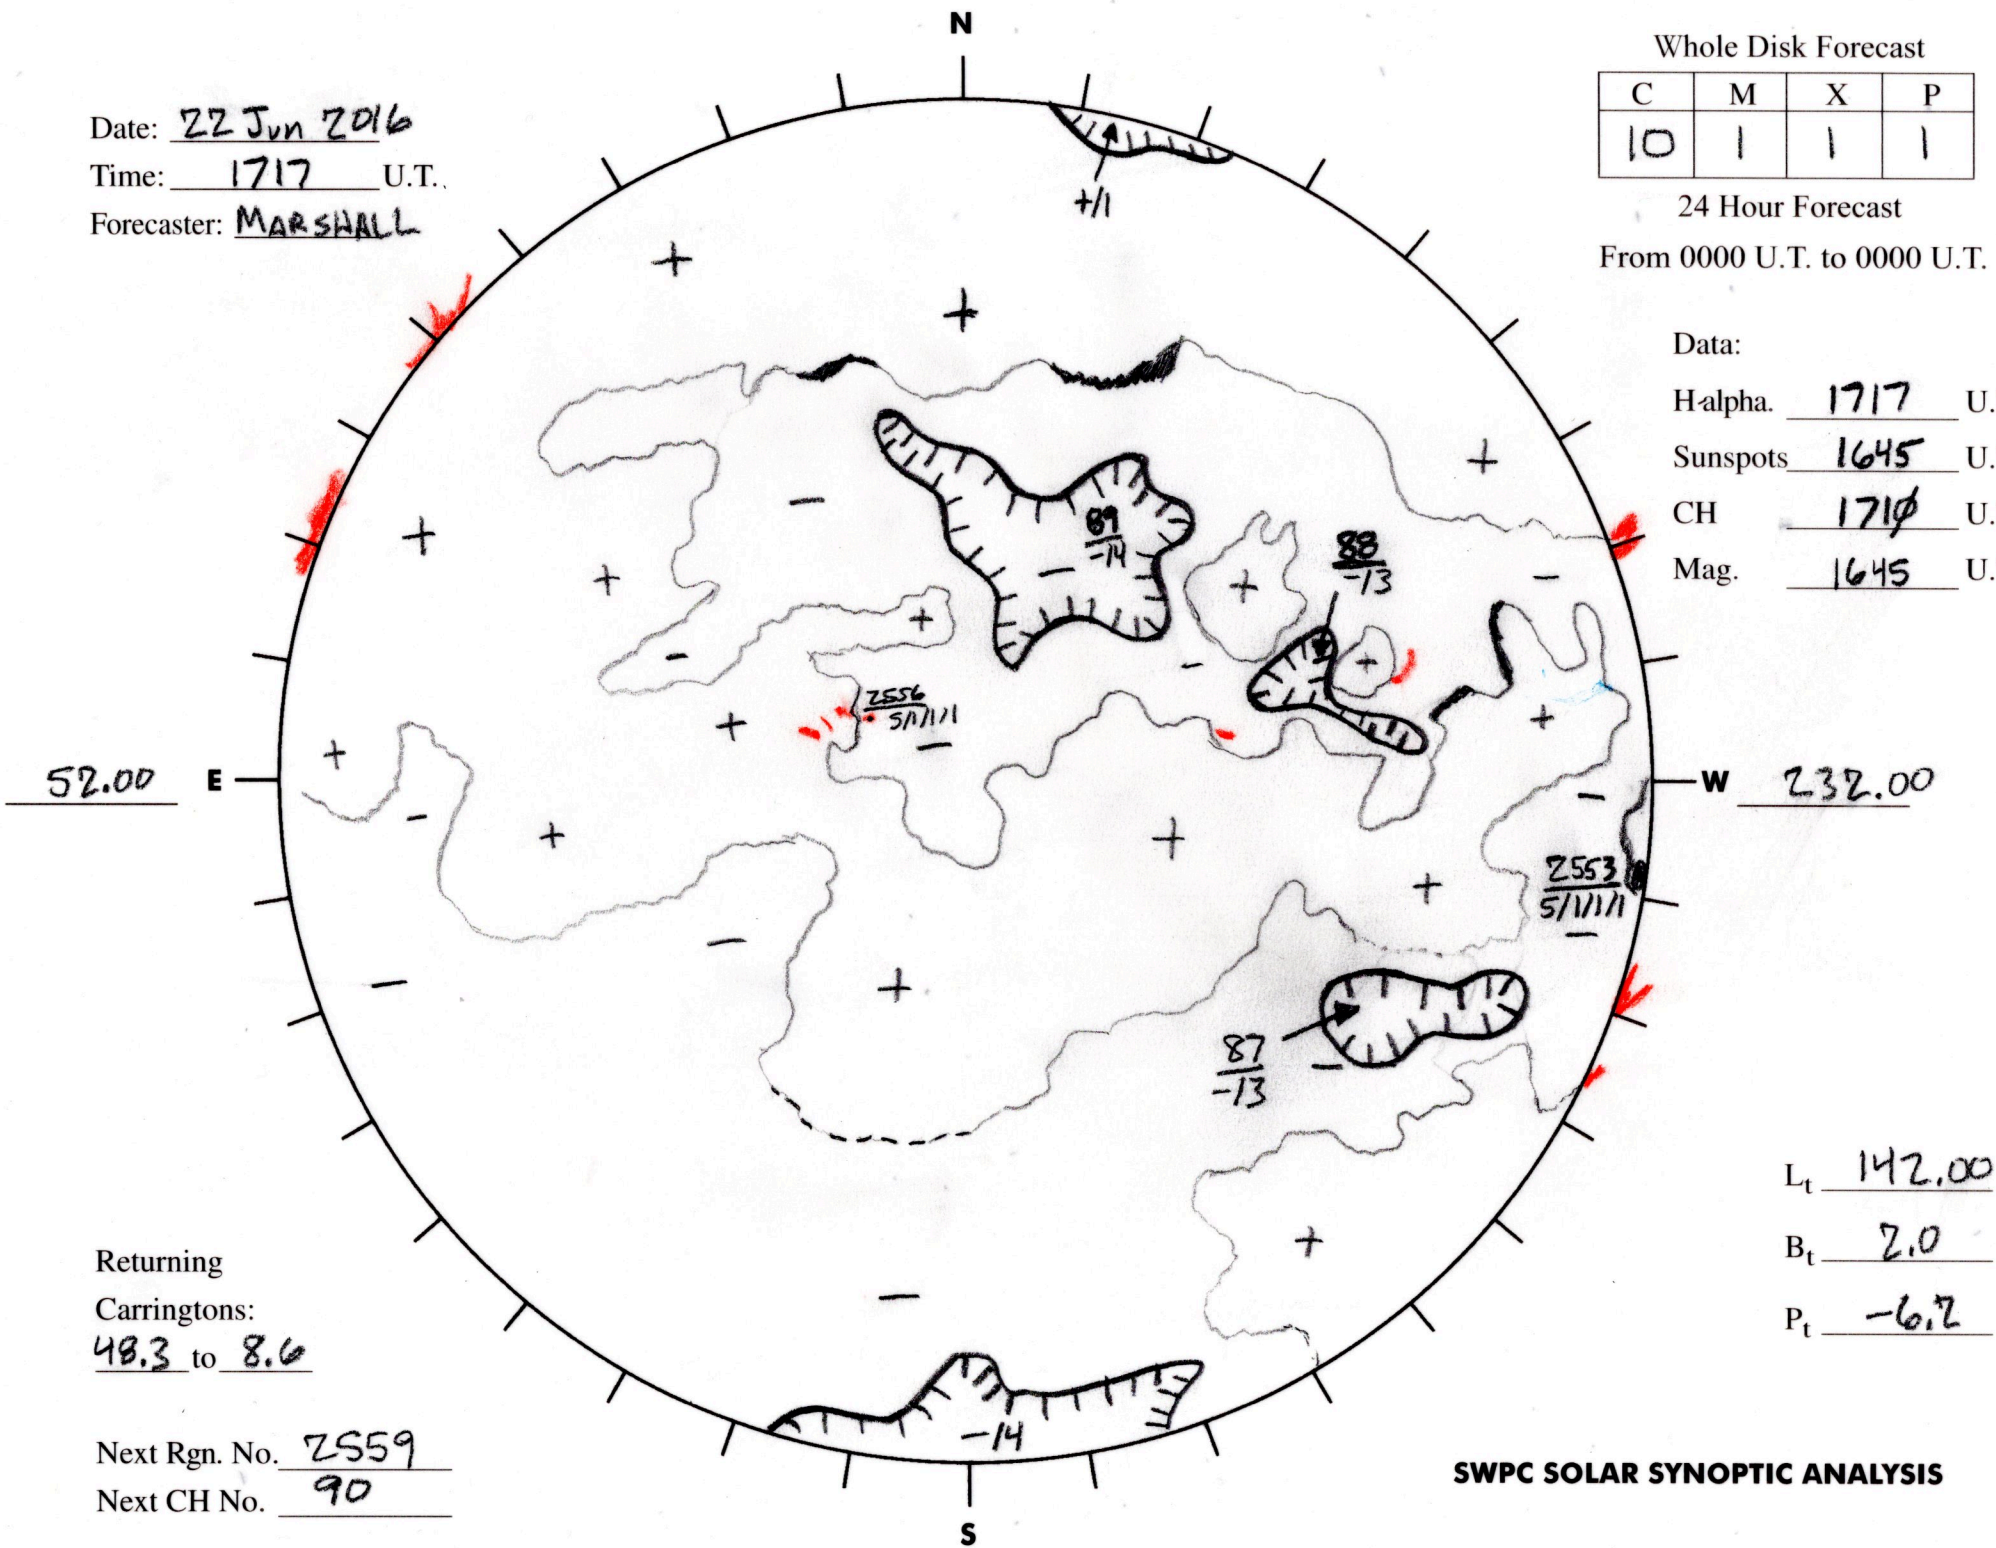

Date: 22 Jun 2016
 Time: 1717 U.T.
 Forecaster: MARSHALL

Whole Disk Forecast

C	M	X	P
10	1	1	1

24 Hour Forecast
 From 0000 U.T. to 0000 U.T.

Data:
 H-alpha. 1717 U.T.
 Sunspots 1645 U.T.
 CH 1710 U.T.
 Mag. 1645 U.T.

52.00 E

W 232.00

Returning
 Carringtons:
48.3 to 8.6

Next Rgn. No. Z559
 Next CH No. 90

L_t 142.00
 B_t 2.0
 P_t -6.2