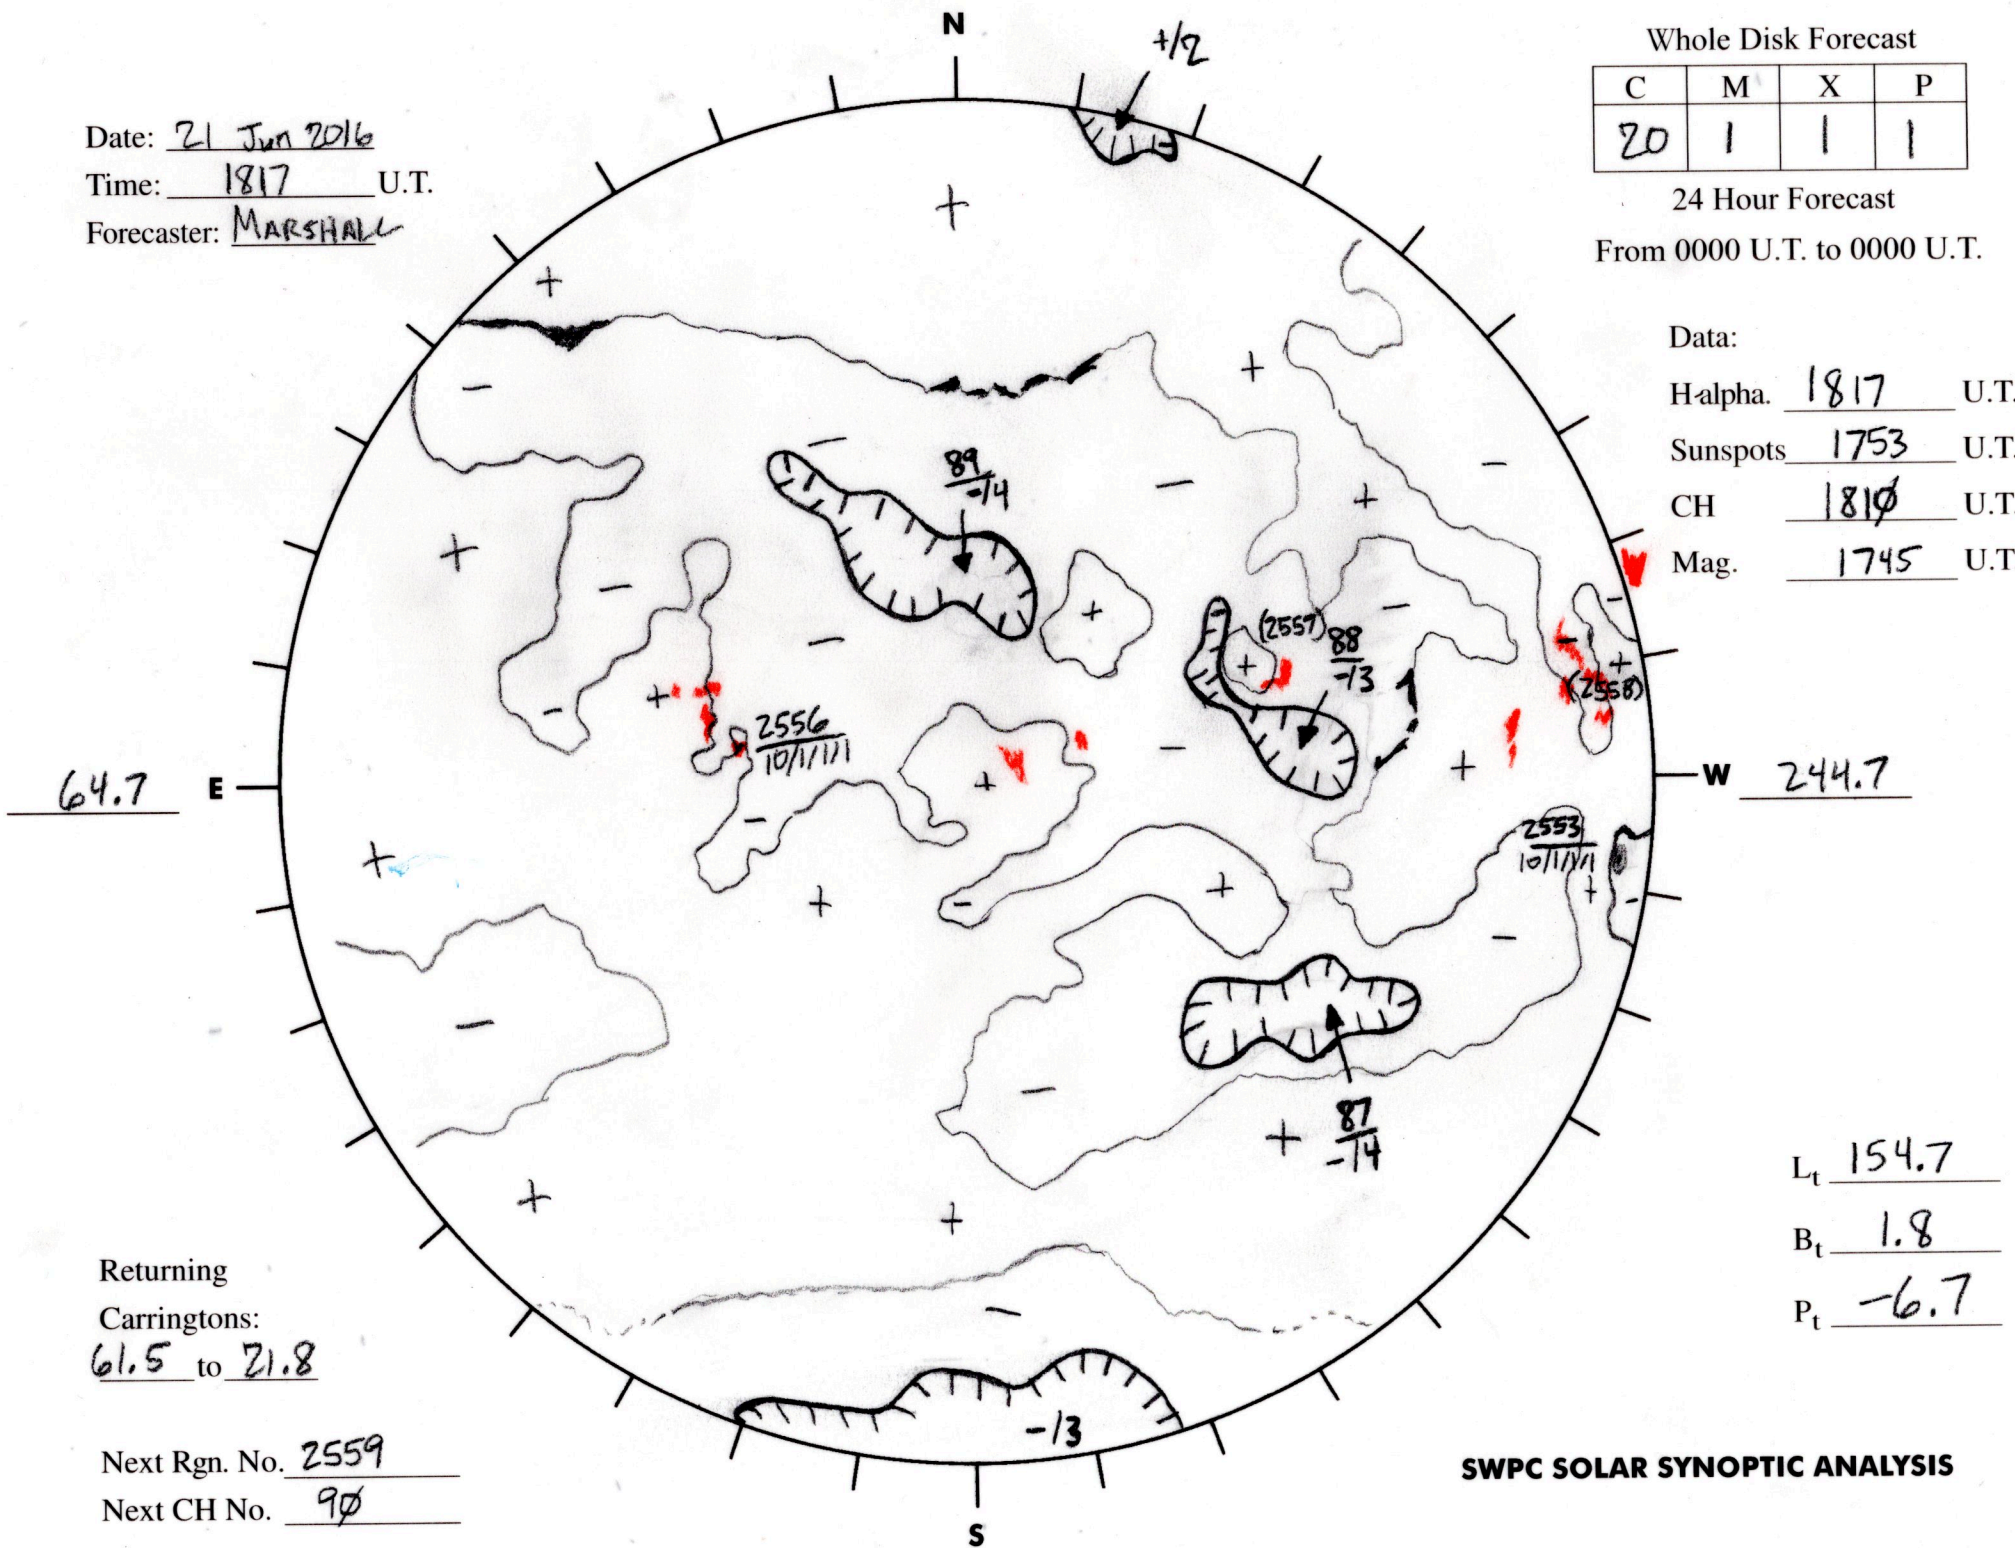

Date: 21 Jun 2016
 Time: 1817 U.T.
 Forecaster: MARSHALL

Whole Disk Forecast

C	M	X	P
20	1	1	1

24 Hour Forecast
 From 0000 U.T. to 0000 U.T.

Data:
 H-alpha. 1817 U.T.
 Sunspots 1753 U.T.
 CH 1810 U.T.
 Mag. 1745 U.T.

Returning
 Carringtons:
61.5 to 21.8

Next Rgn. No. 2559
 Next CH No. 90

L_t 154.7
 B_t 1.8
 P_t -6.7