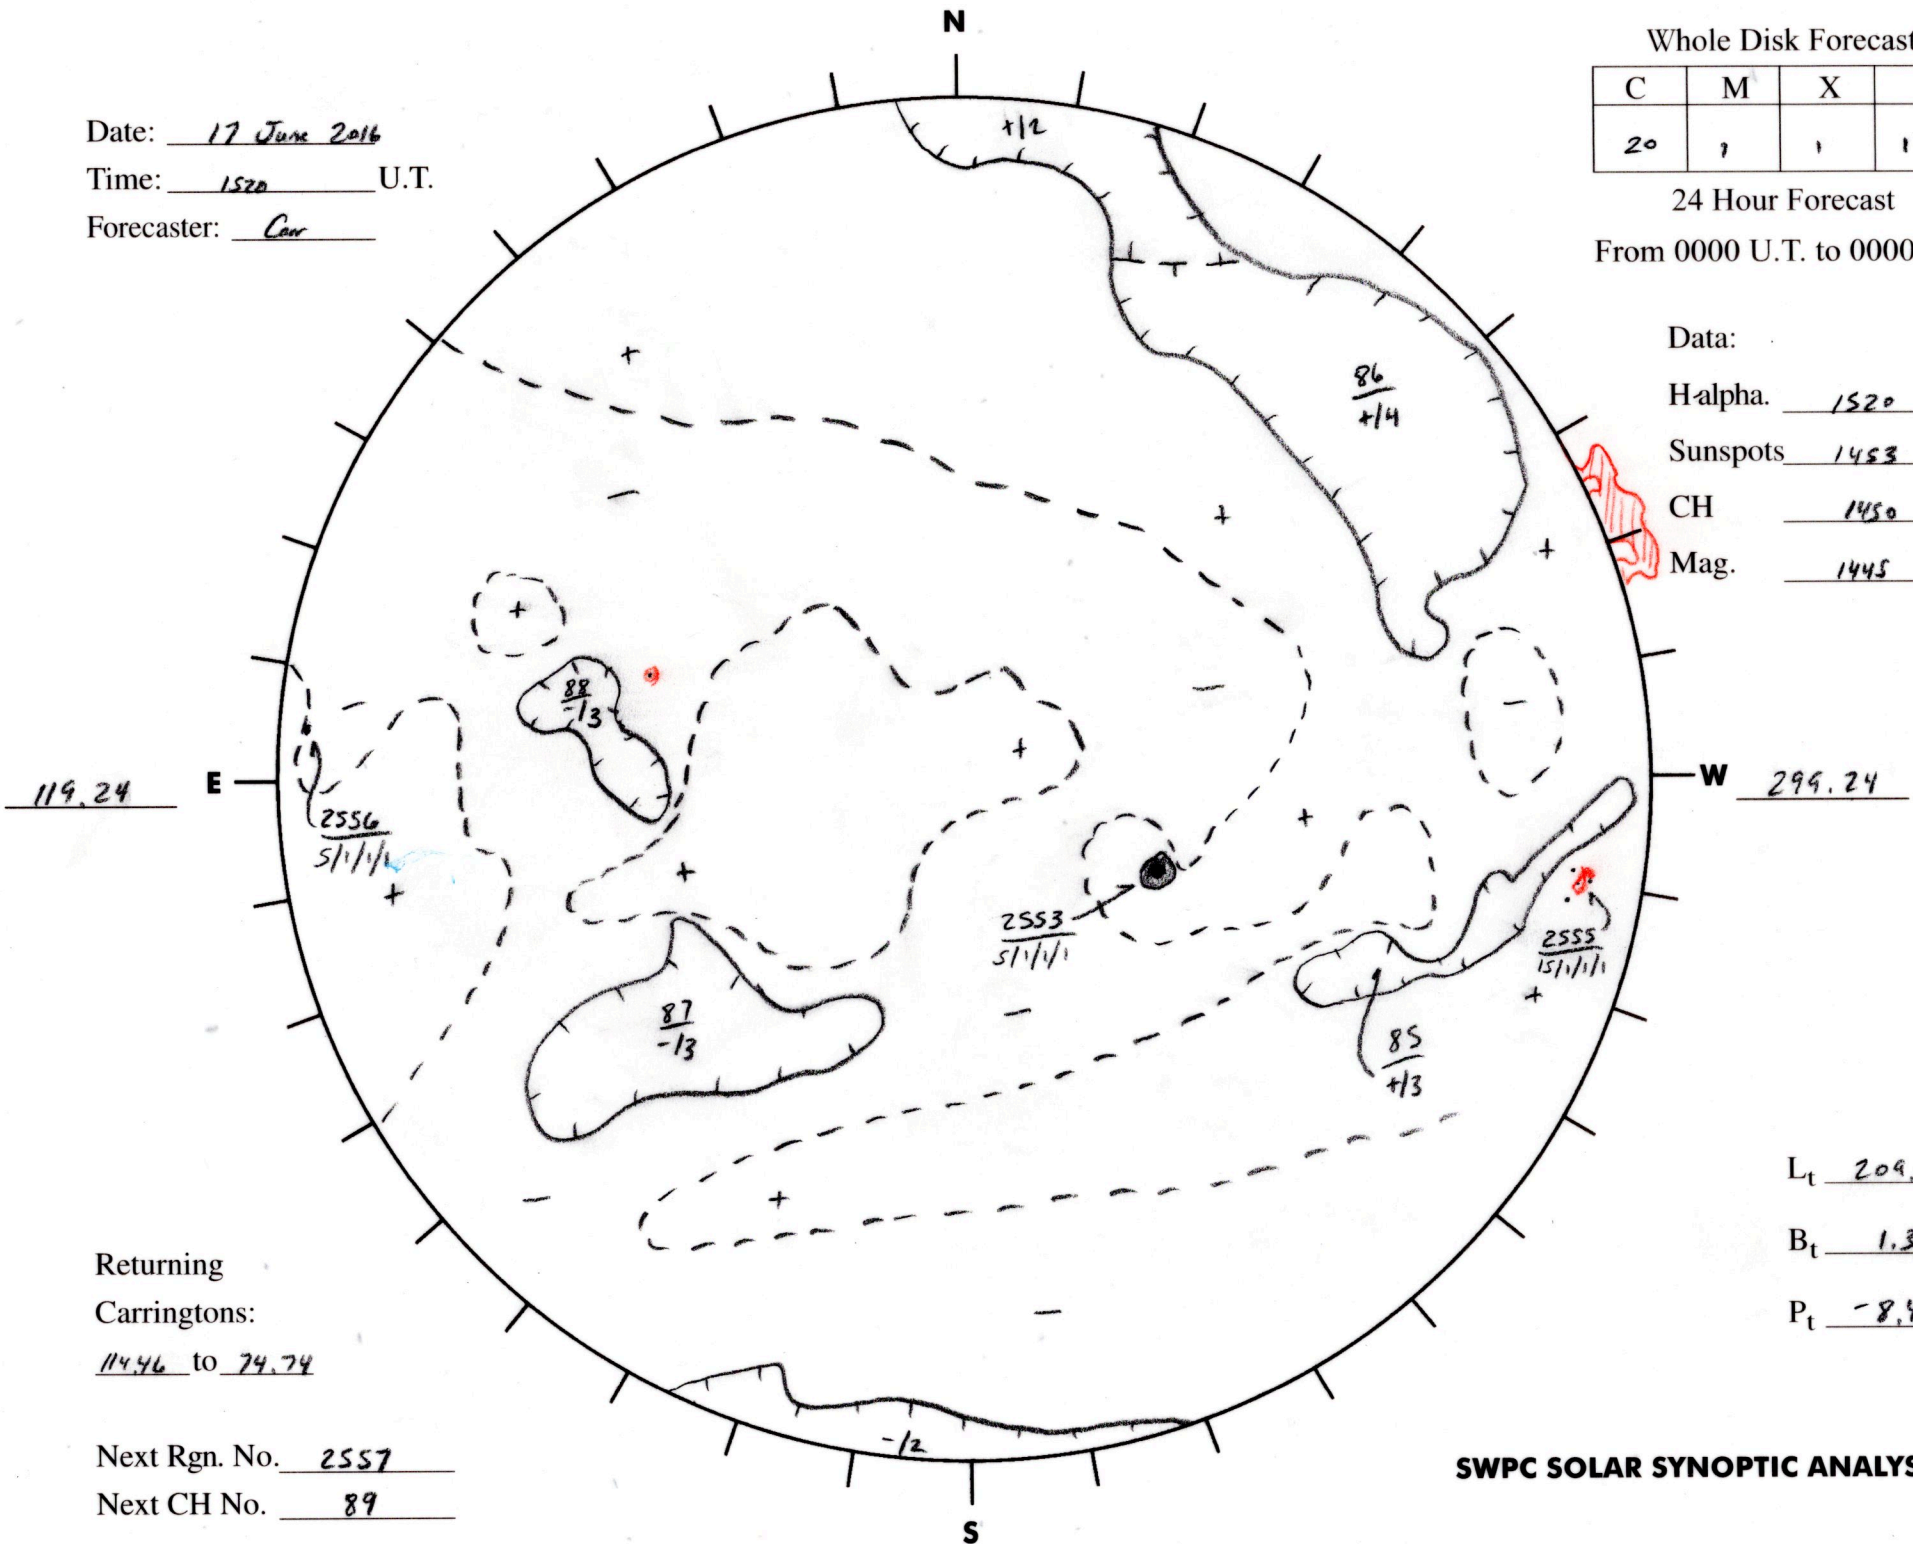

Date: 17 June 2016
 Time: 1520 U.T.
 Forecaster: Car

Whole Disk Forecast

C	M	X	P
20	7	1	1

24 Hour Forecast
 From 0000 U.T. to 0000 U.T.

Data:
 H α . 1520 U.T.
 Sunspots 1453 U.T.
 CH 1450 U.T.
 Mag. 1445 U.T.

Returning
 Carringtons:
114.46 to 74.74

Next Rgn. No. 2557
 Next CH No. 89

L_t 209.24
 B_t 1.36
 P_t -8.48