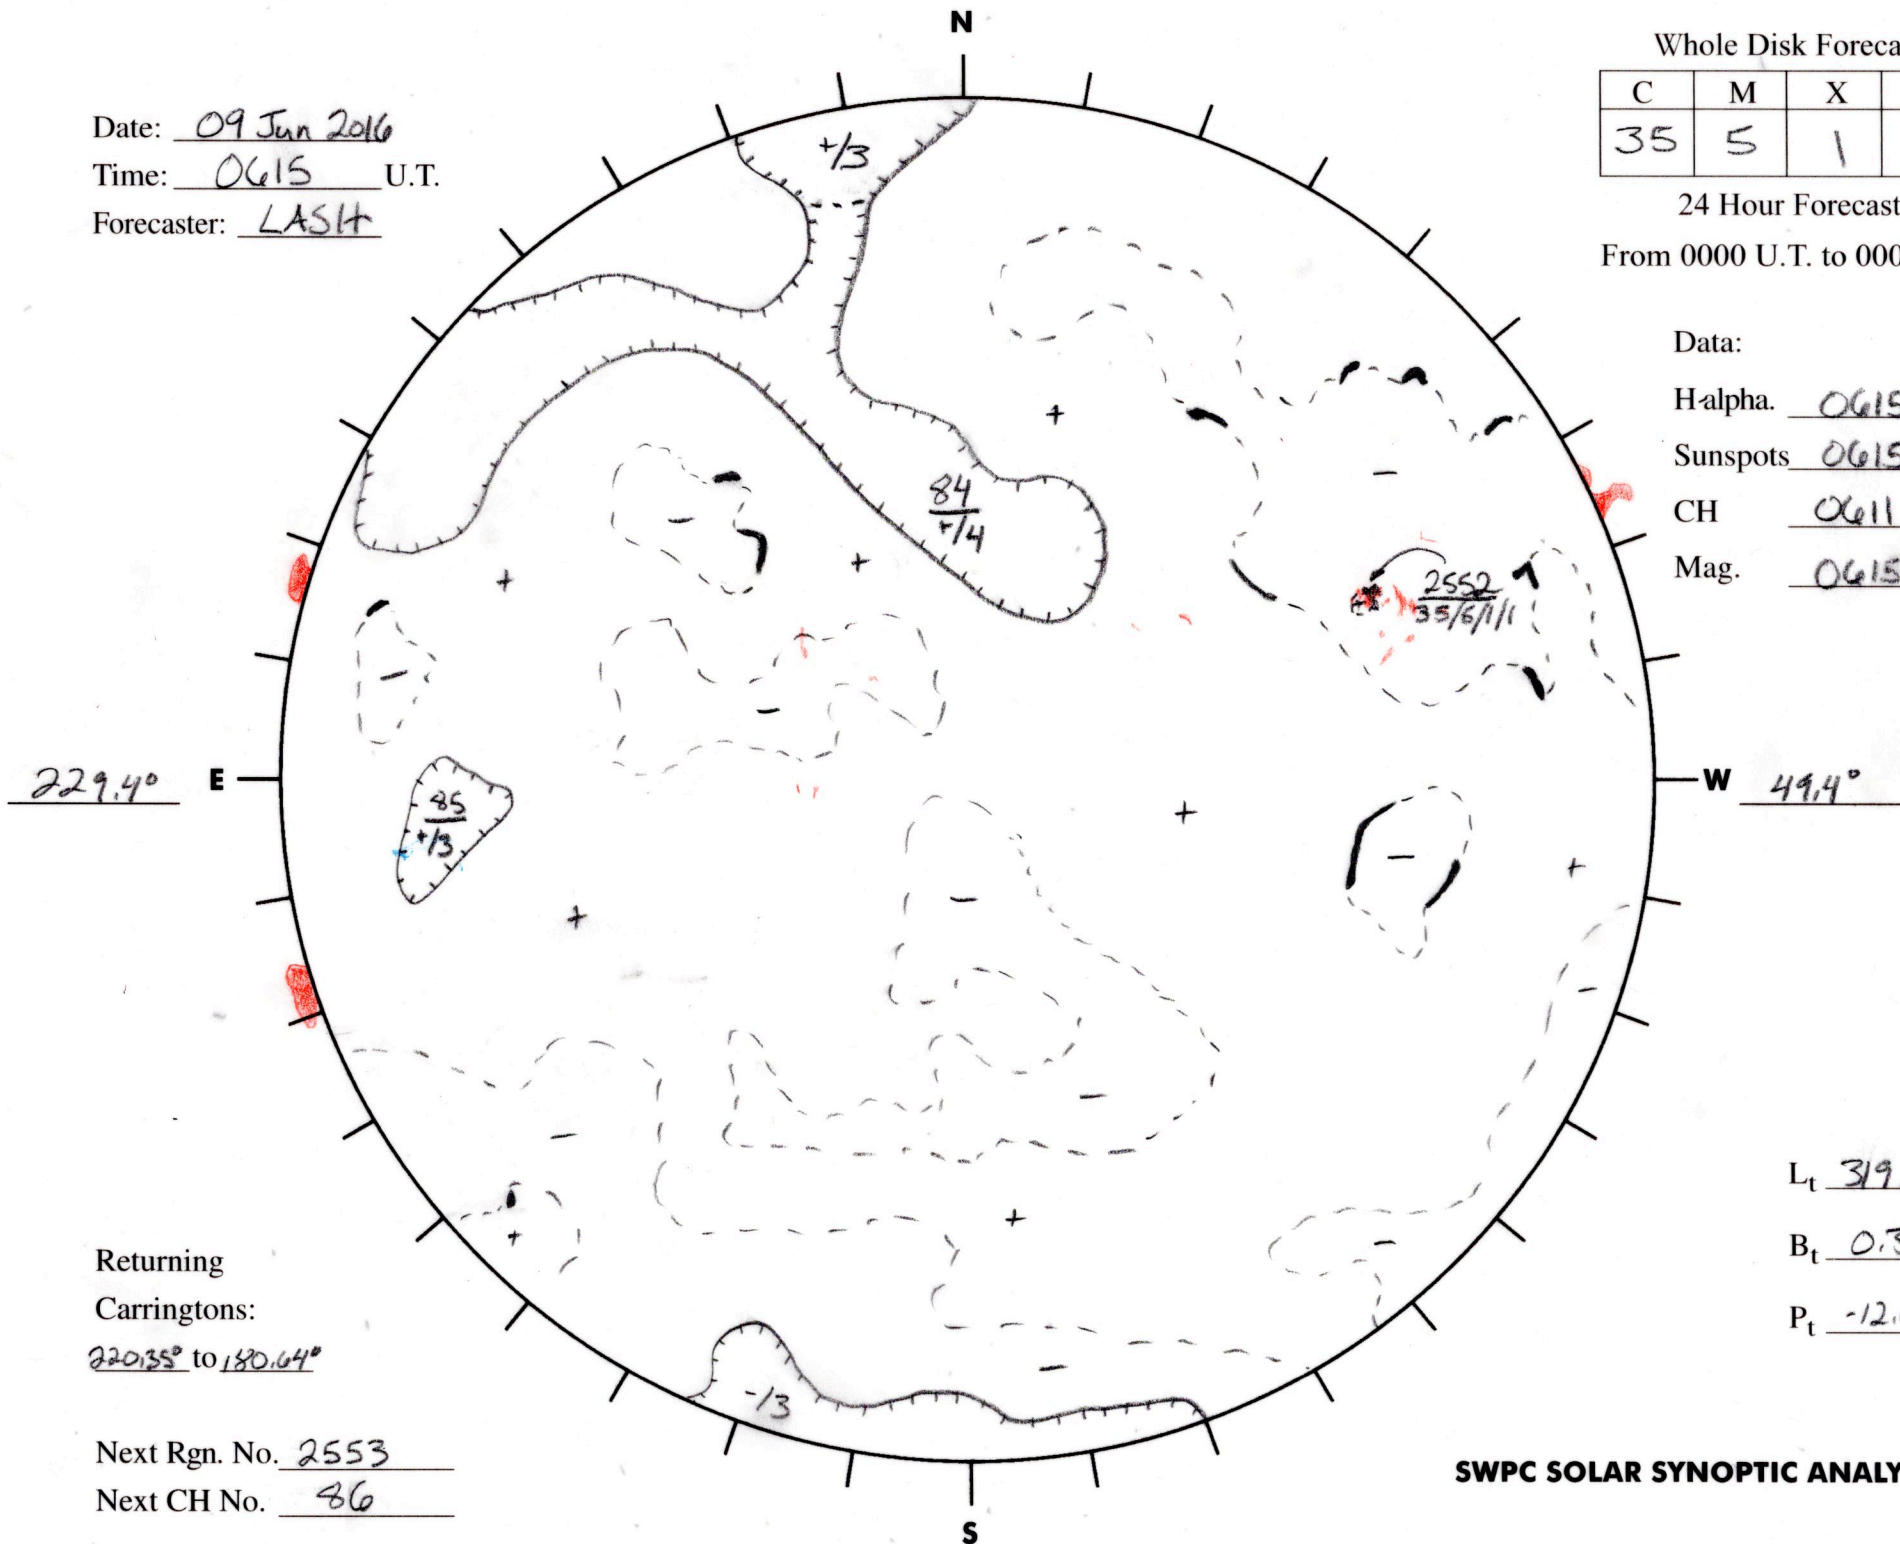

Date: 09 Jun 2016
 Time: 0615 U.T.
 Forecaster: LASH

Whole Disk Forecast

C	M	X	P
35	5	1	1

24 Hour Forecast

From 0000 U.T. to 0000 U.T.

Data:

H-alpha. 0615 U.T.

Sunspots 0615 U.T.

CH 0611 U.T.

Mag. 0615 U.T.

Returning
 Carringtons:
220.35° to 180.64°

Next Rgn. No. 2553
 Next CH No. 86

L_t 319.4°

B_t 0.37

P_t -12.01