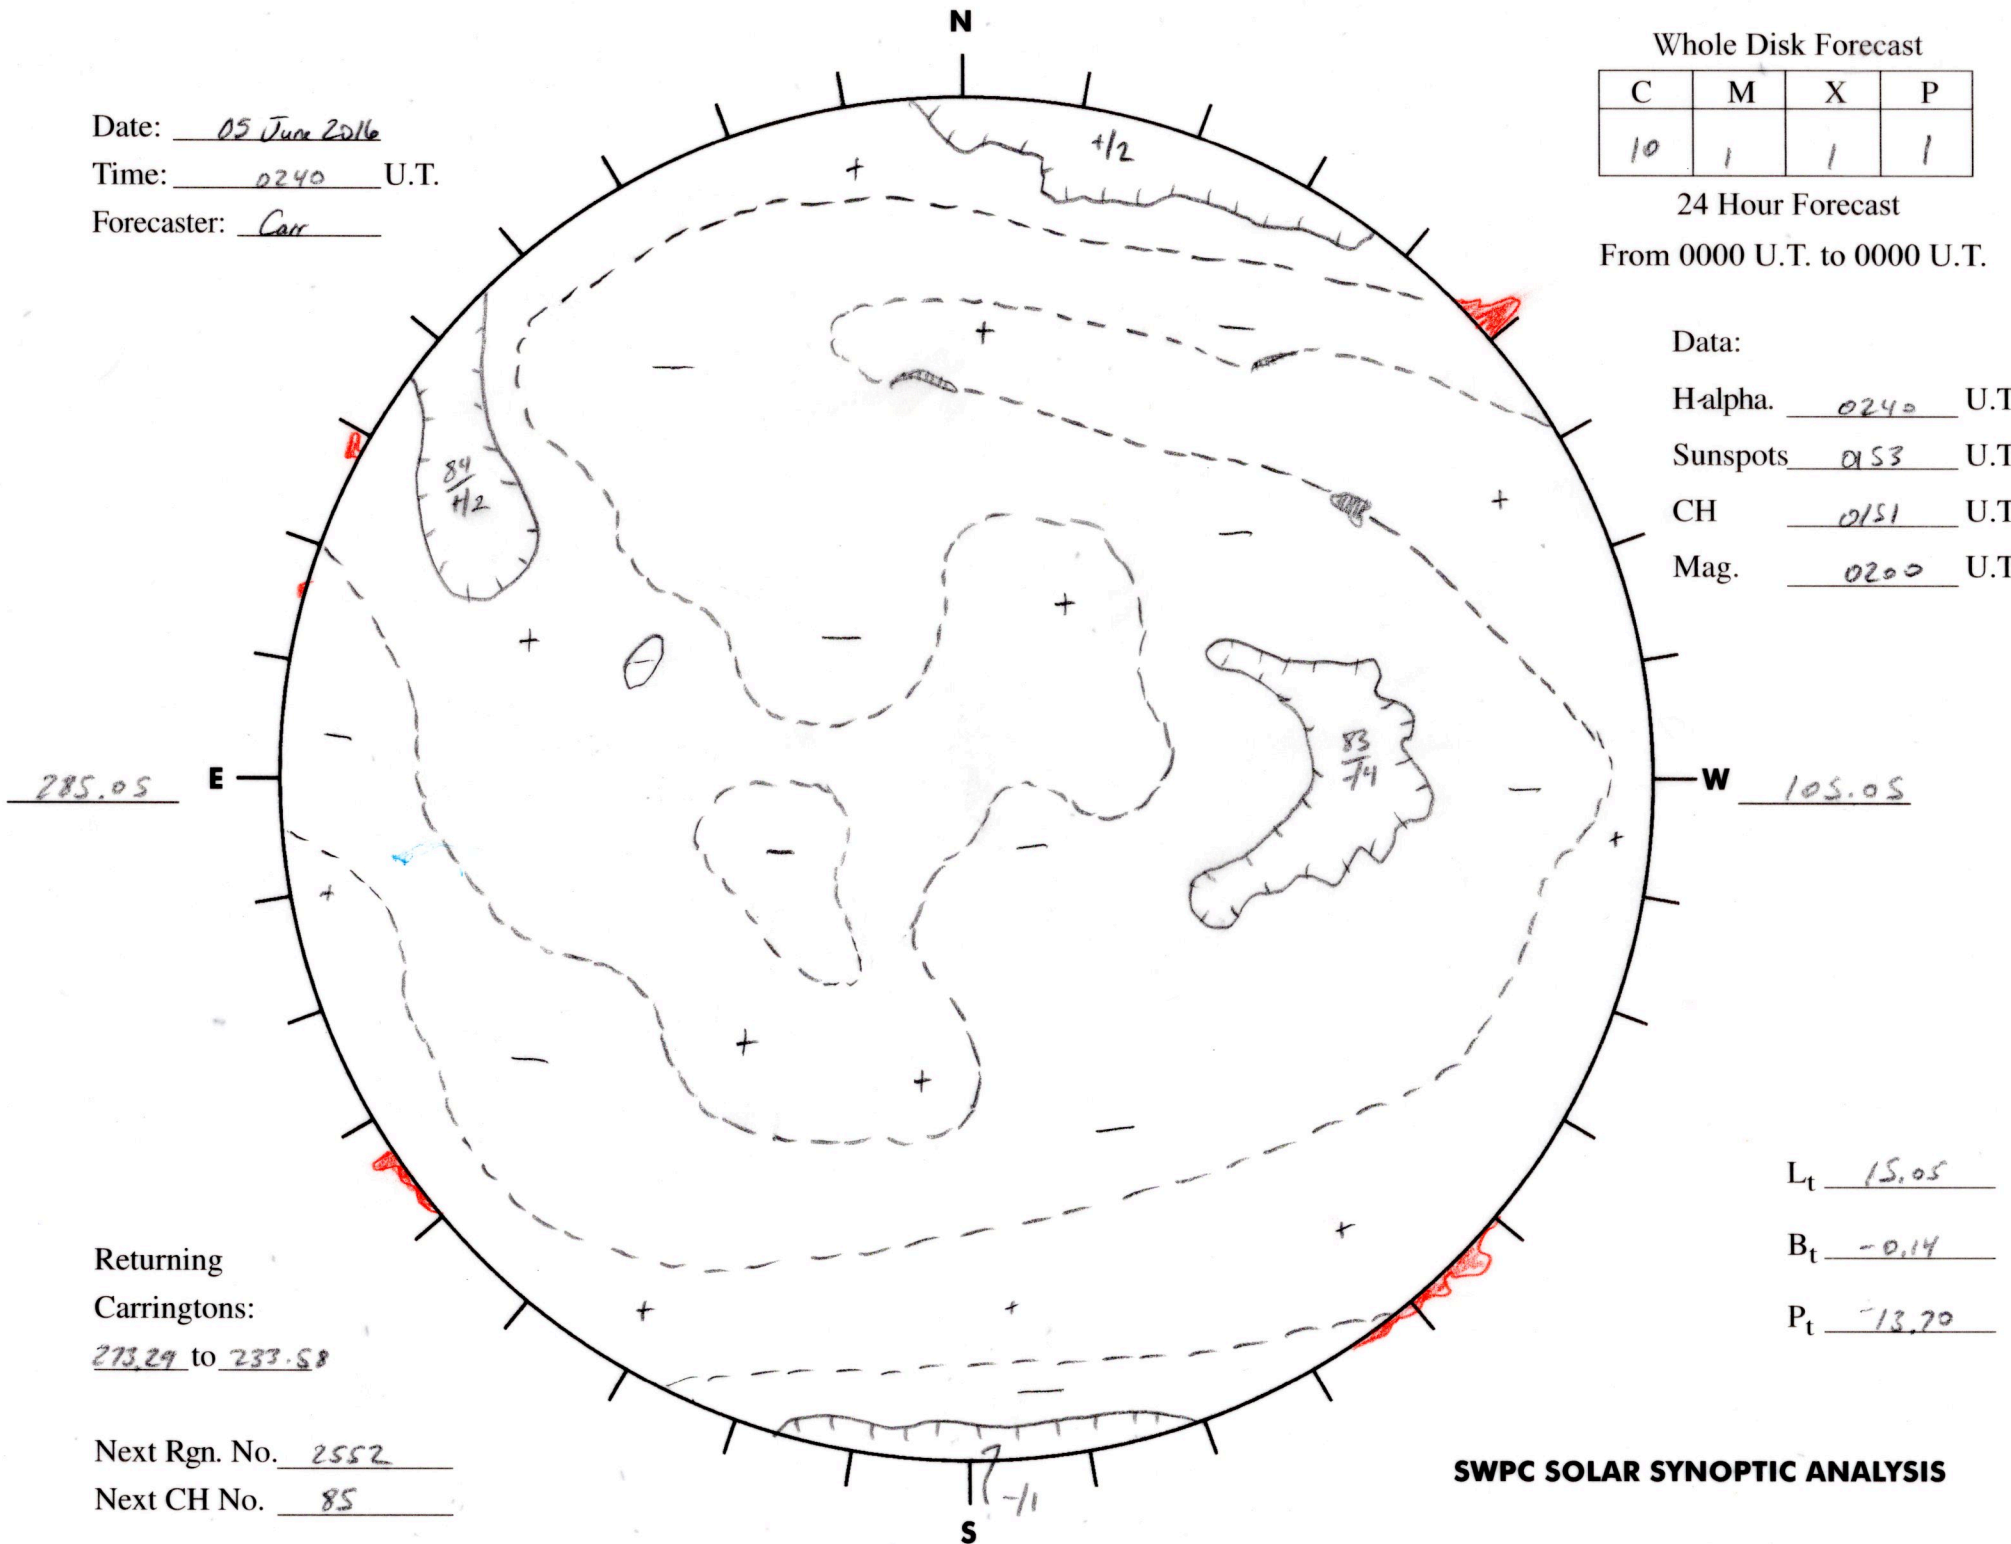

Date: 05 June 2016  
 Time: 0240 U.T.  
 Forecaster: Carr

Whole Disk Forecast

C	M	X	P
10	1	1	1

24 Hour Forecast  
 From 0000 U.T. to 0000 U.T.

Data:

H-alpha. 0240 U.T.

Sunspots 053 U.T.

CH 0151 U.T.

Mag. 0200 U.T.

Returning  
 Carringtons:  
273.29 to 233.58

Next Rgn. No. 2552  
 Next CH No. 85

$L_t$  15.05

$B_t$  -0.14

$P_t$  -13.70