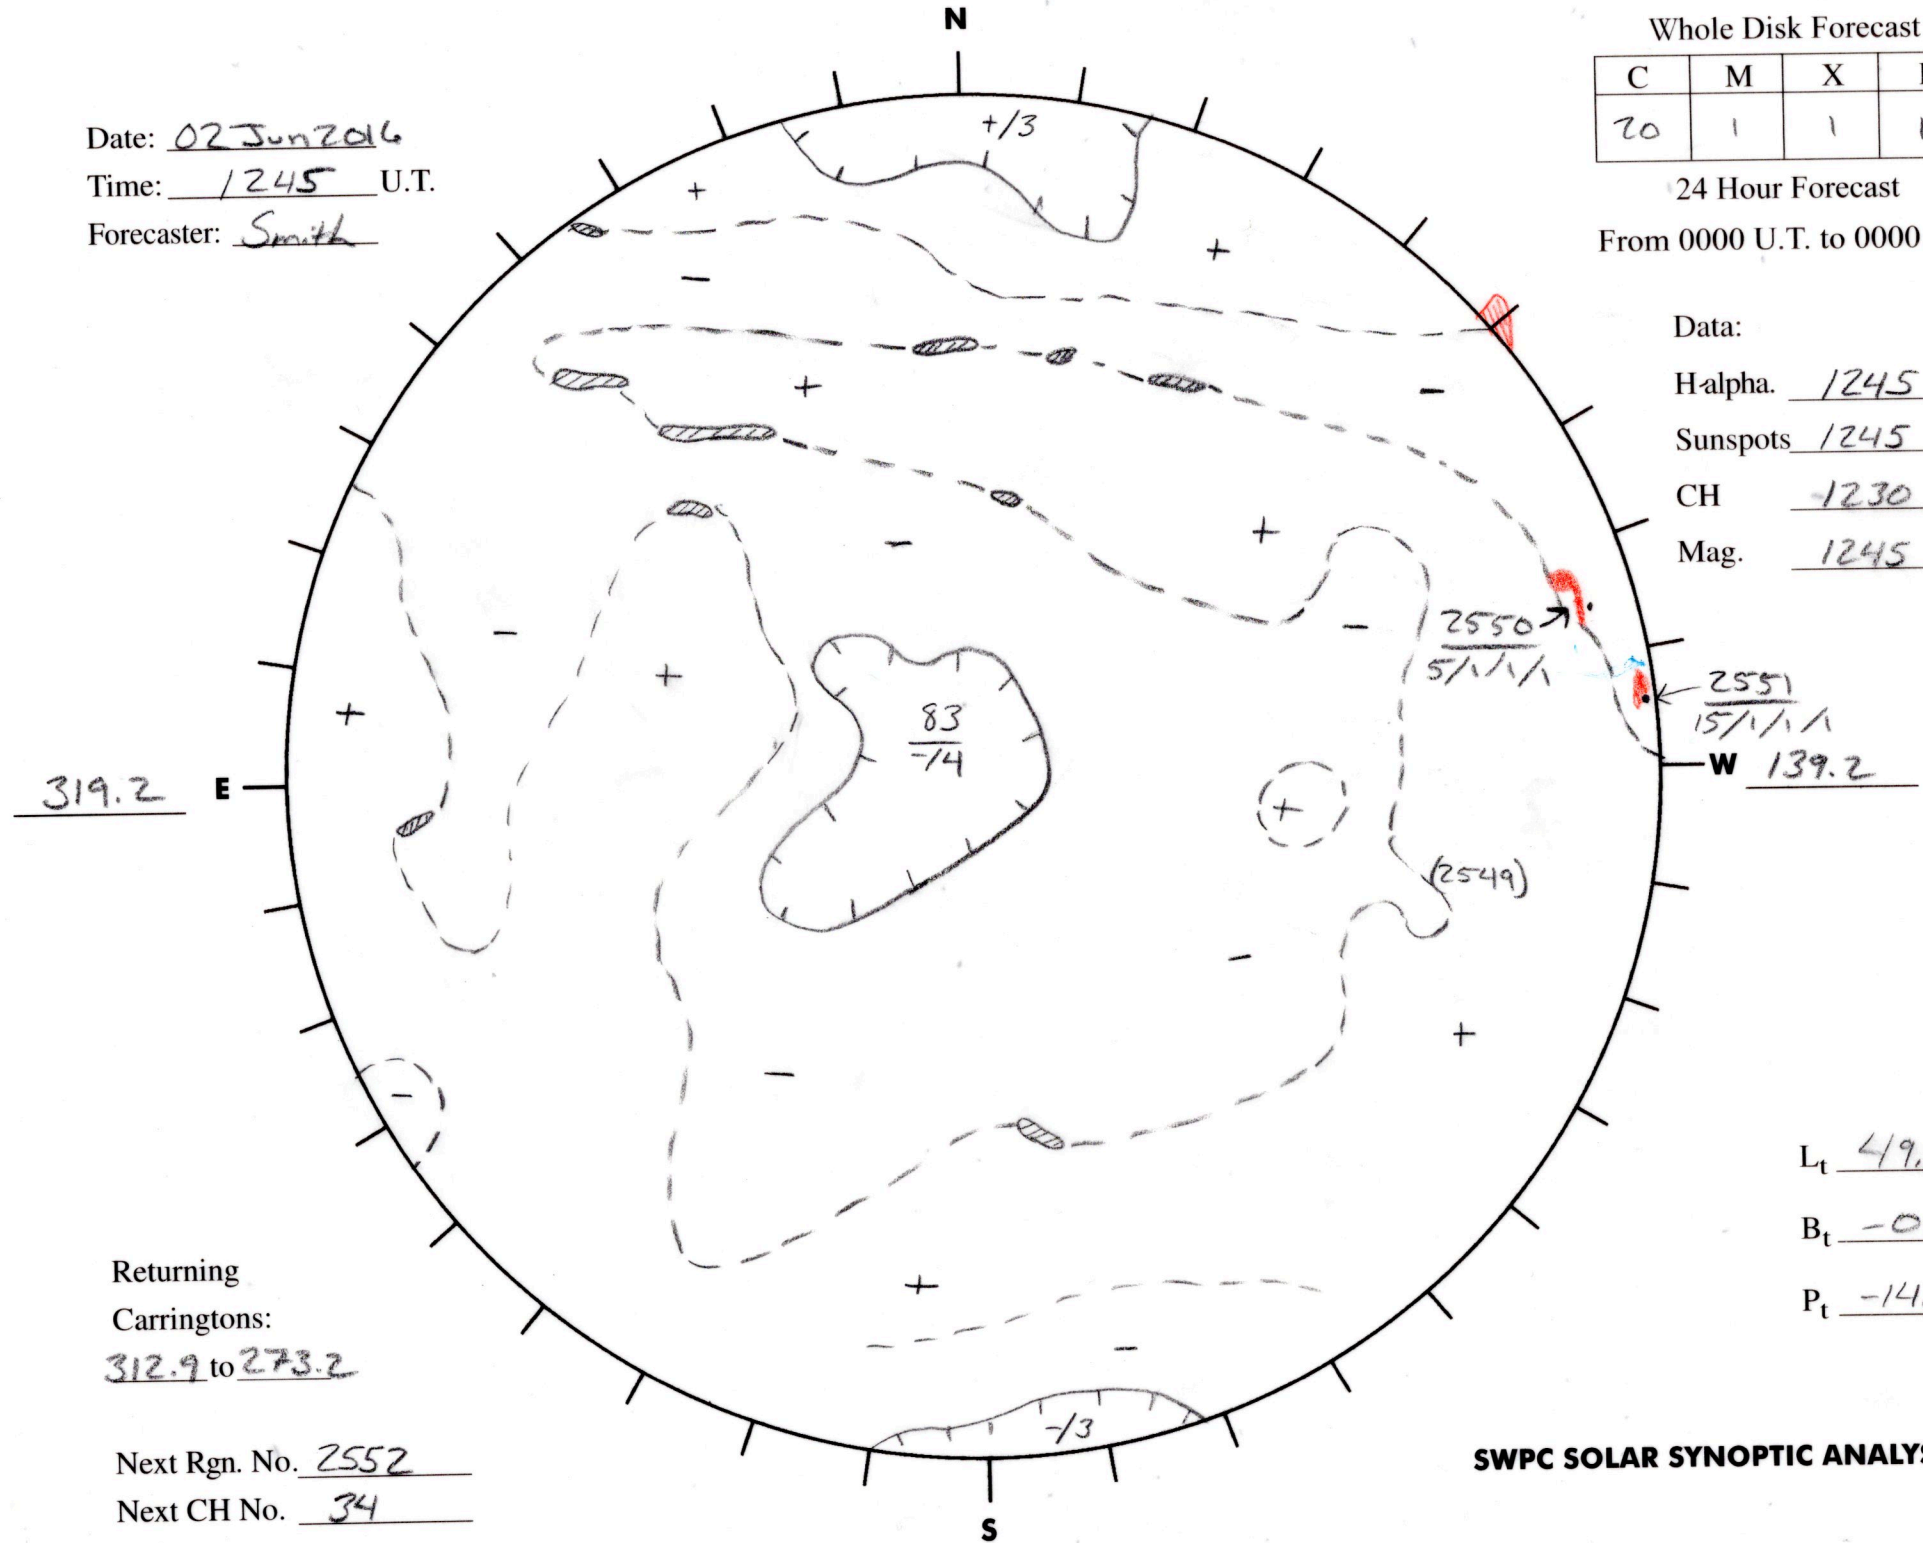

Date: 02 Jun 2016
 Time: 1245 U.T.
 Forecaster: Smith

Whole Disk Forecast

C	M	X	P
20	1	1	1

24 Hour Forecast
 From 0000 U.T. to 0000 U.T.

Data:
 H α . 1245 U.T.
 Sunspots 1245 U.T.
 CH 1230 U.T.
 Mag. 1245 U.T.

319.2 E

W 139.2

Returning
 Carringtons:
312.9 to 273.2

Next Rgn. No. 2552
 Next CH No. 34

L_t 49.2
 B_t -0.4
 P_t -14.7