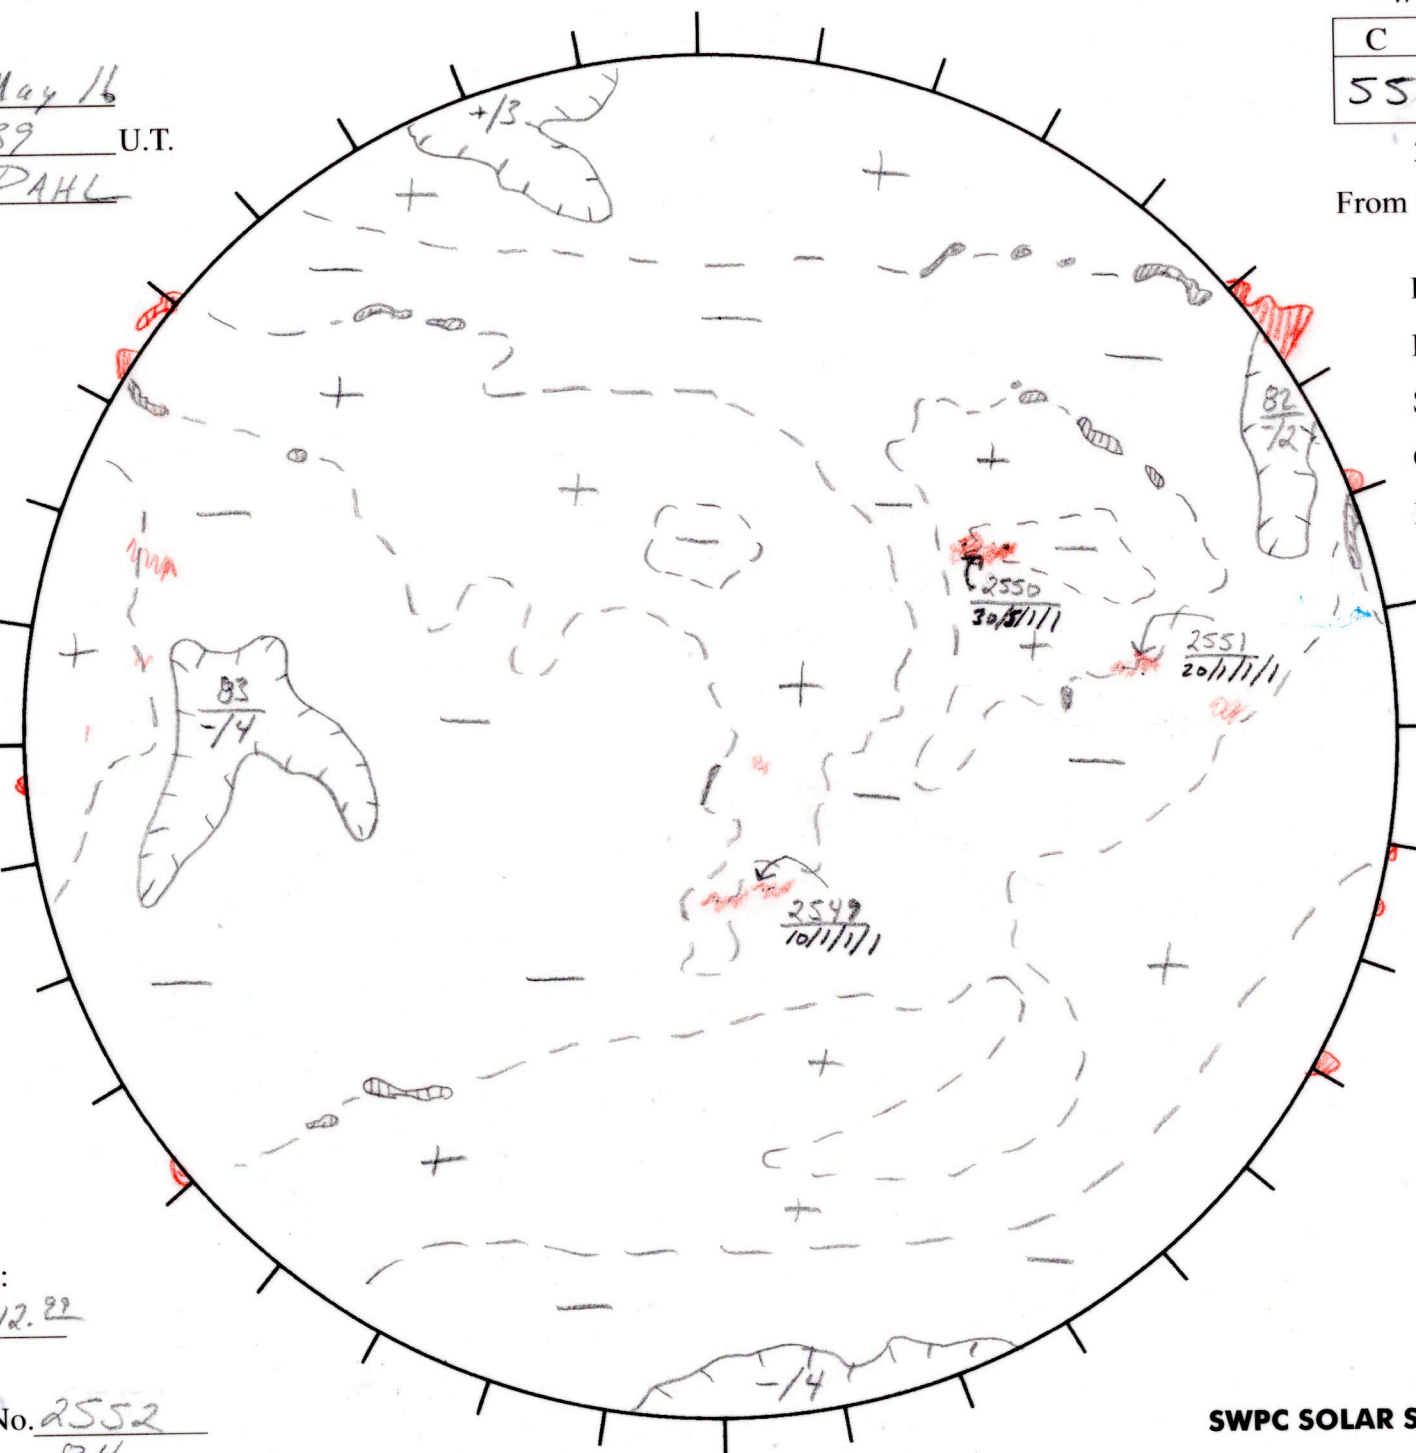

Date: 30 May 16
 Time: 1339 U.T.
 Forecaster: DAHL

Whole Disk Forecast

C	M	X	P
55	5	1	1

24 Hour Forecast

From 0000 U.T. to 0000 U.T.

Data:

H-alpha. 1339 U.T.

Sunspots 1315 U.T.

CH -1310 U.T.

Mag. 1315 U.T.

358.42

E

W

178.40

Returning Carringtons: 352.62 to 312.22

Next Rgn. No. 2552
 Next CH No. 84

L_t 88.40
 B_t -0.81
 P_t -15.81