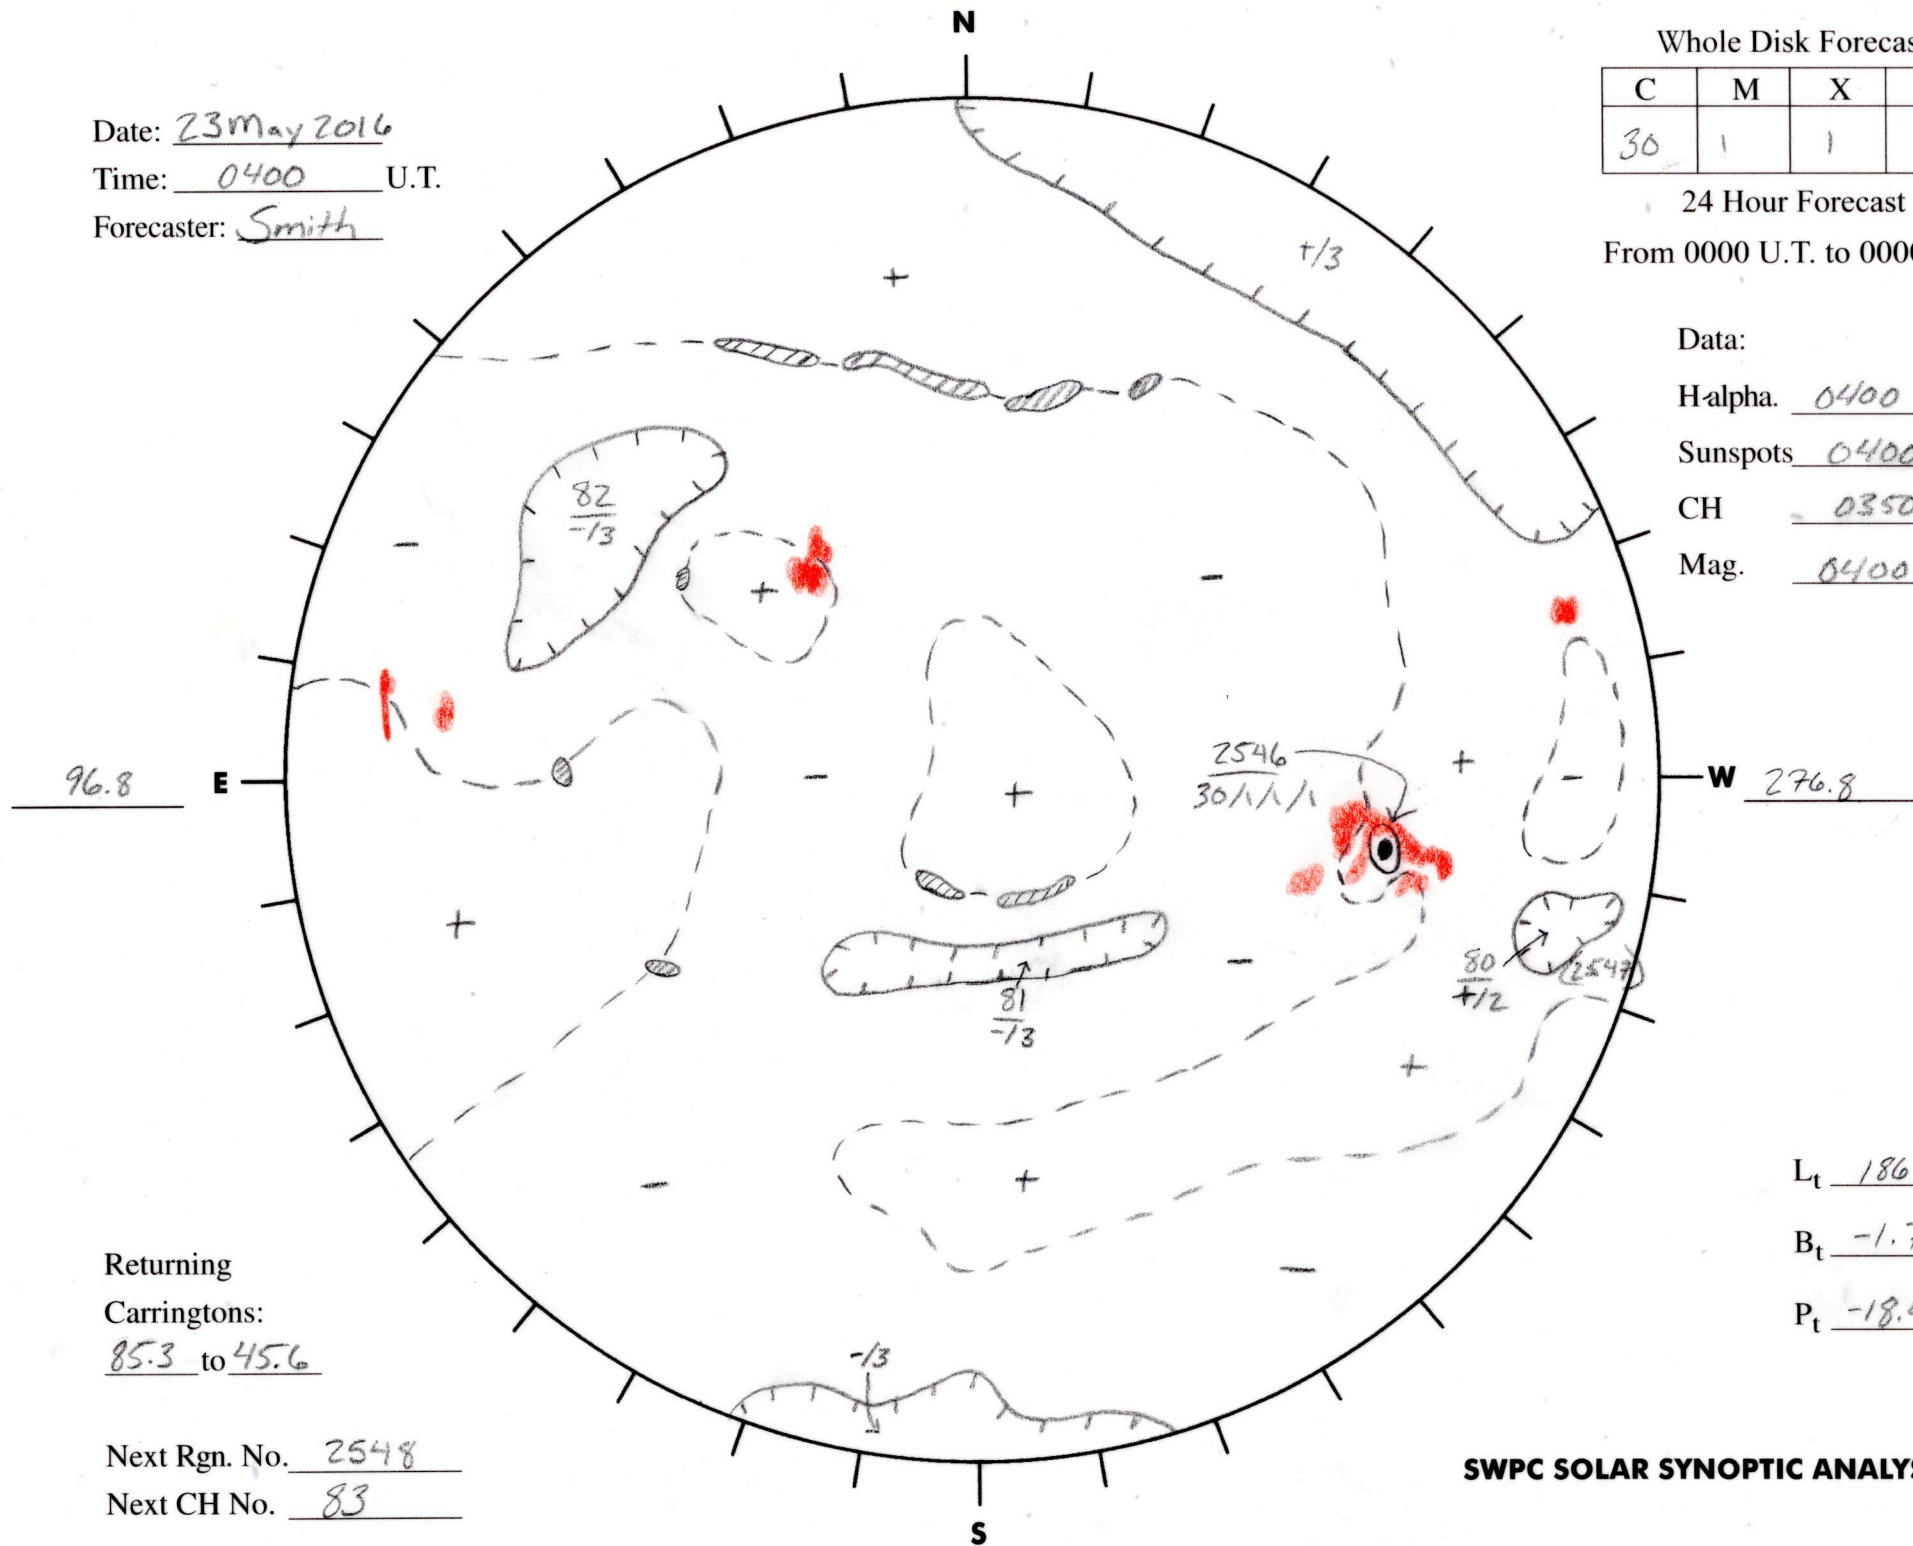

Date: 23 May 2016
 Time: 0400 U.T.
 Forecaster: Smith

Whole Disk Forecast

C	M	X	P
30	1	1	1

24 Hour Forecast
 From 0000 U.T. to 0000 U.T.

Data:
 Halpha. 0400 U.T.
 Sunspots 0400 U.T.
 CH 0350 U.T.
 Mag. 0400 U.T.

Returning
 Carringtons:
85.3 to 45.6

Next Rgn. No. 2548
 Next CH No. 83

L_t 186.8
 B_t -1.7
 P_t -18.4