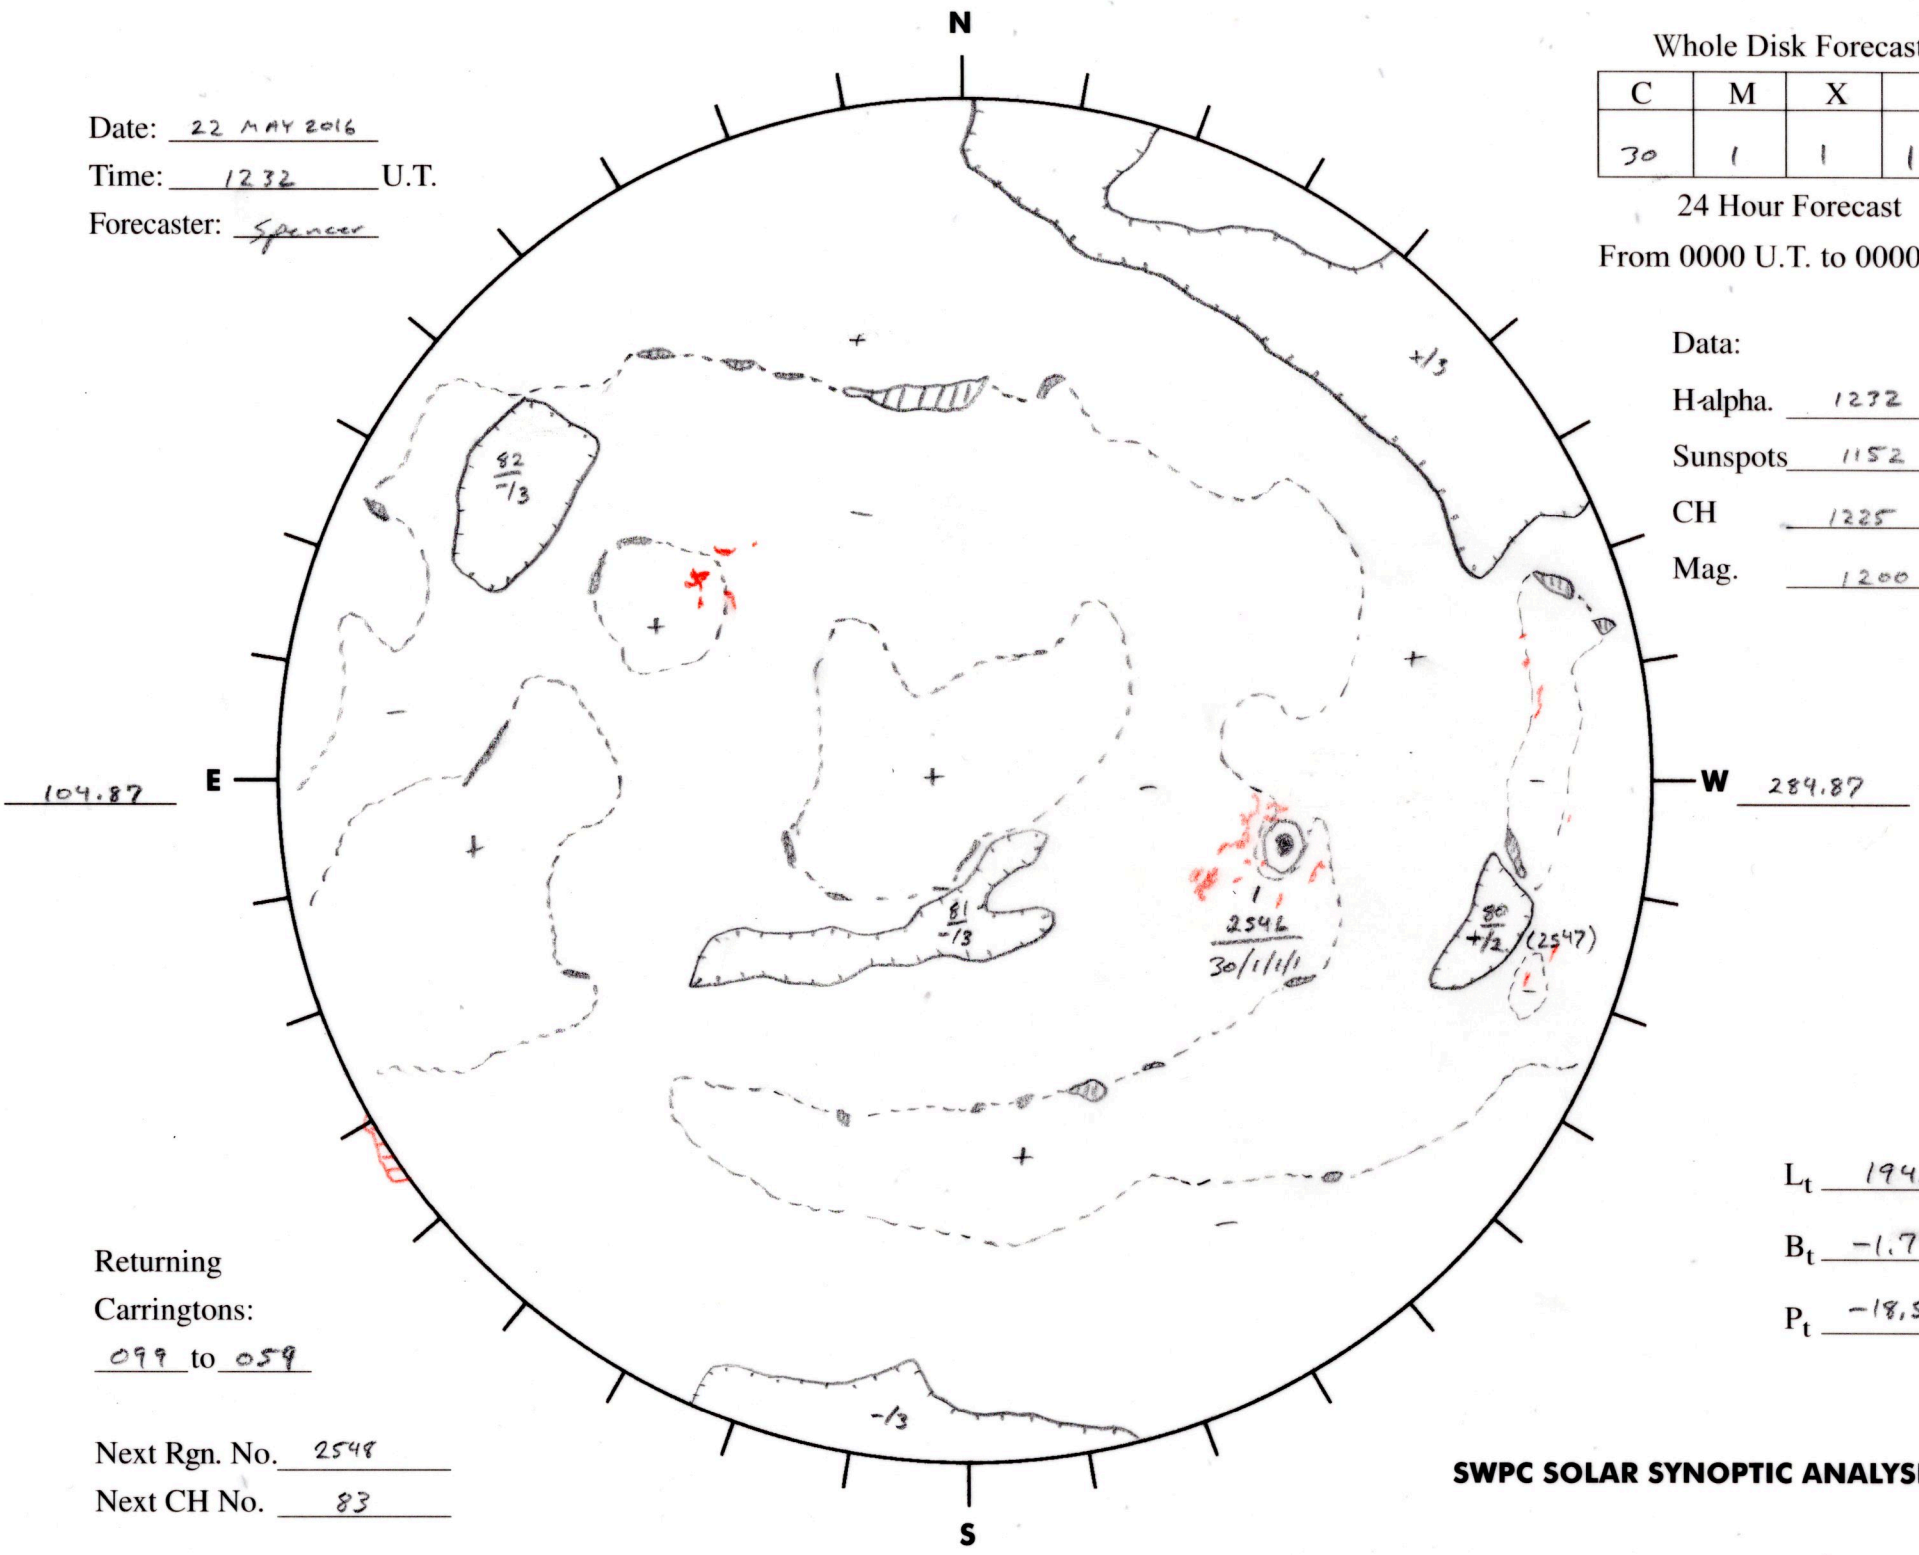

Date: 22 MAY 2016  
 Time: 1232 U.T.  
 Forecaster: Spencer

Whole Disk Forecast

C	M	X	P
30	1	1	1

24 Hour Forecast  
 From 0000 U.T. to 0000 U.T.

Data:  
 H-alpha. 1232 U.T.  
 Sunspots 1152 U.T.  
 CH 1225 U.T.  
 Mag. 1200 U.T.

Returning  
 Carringtons:  
099 to 059

Next Rgn. No. 2548  
 Next CH No. 83

$L_t$  194.87  
 $B_t$  -1.77  
 $P_t$  -18.59