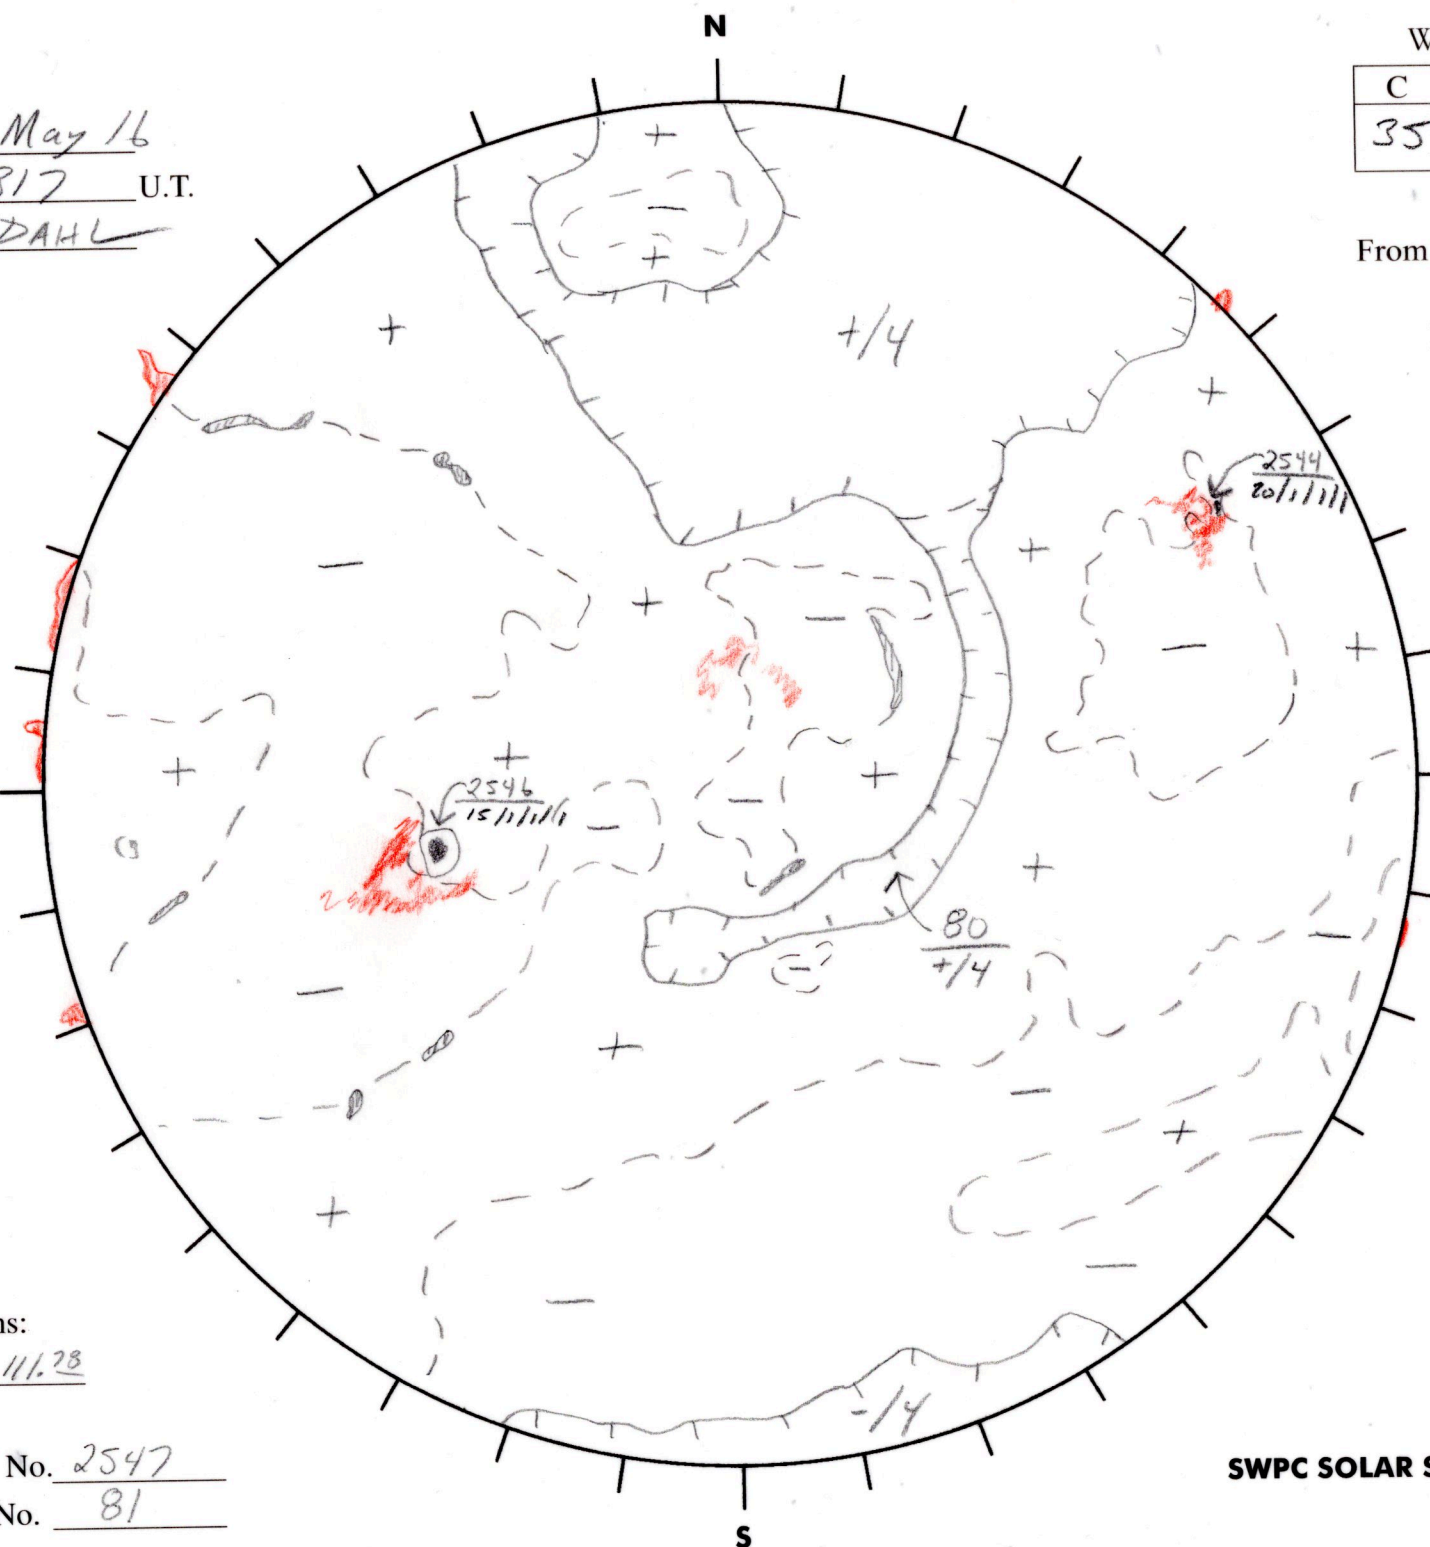

Date: 18 May 16
 Time: 1317 U.T.
 Forecaster: DAHL

Whole Disk Forecast

C	M	X	P
35	1	1	1

24 Hour Forecast
 From 0000 U.T. to 0000 U.T.

Data:
 H-alpha. 1317 U.T.
 Sunspots 1245 U.T.
 CH -1311 U.T.
 Mag. 1245 U.T.

157.37

E

W 337.37

Returning
 Carringtons:
151.46 to 111.28

Next Rgn. No. 2547
 Next CH No. 81

L_t 247.37
 B_t -2.23
 P_t -19.83