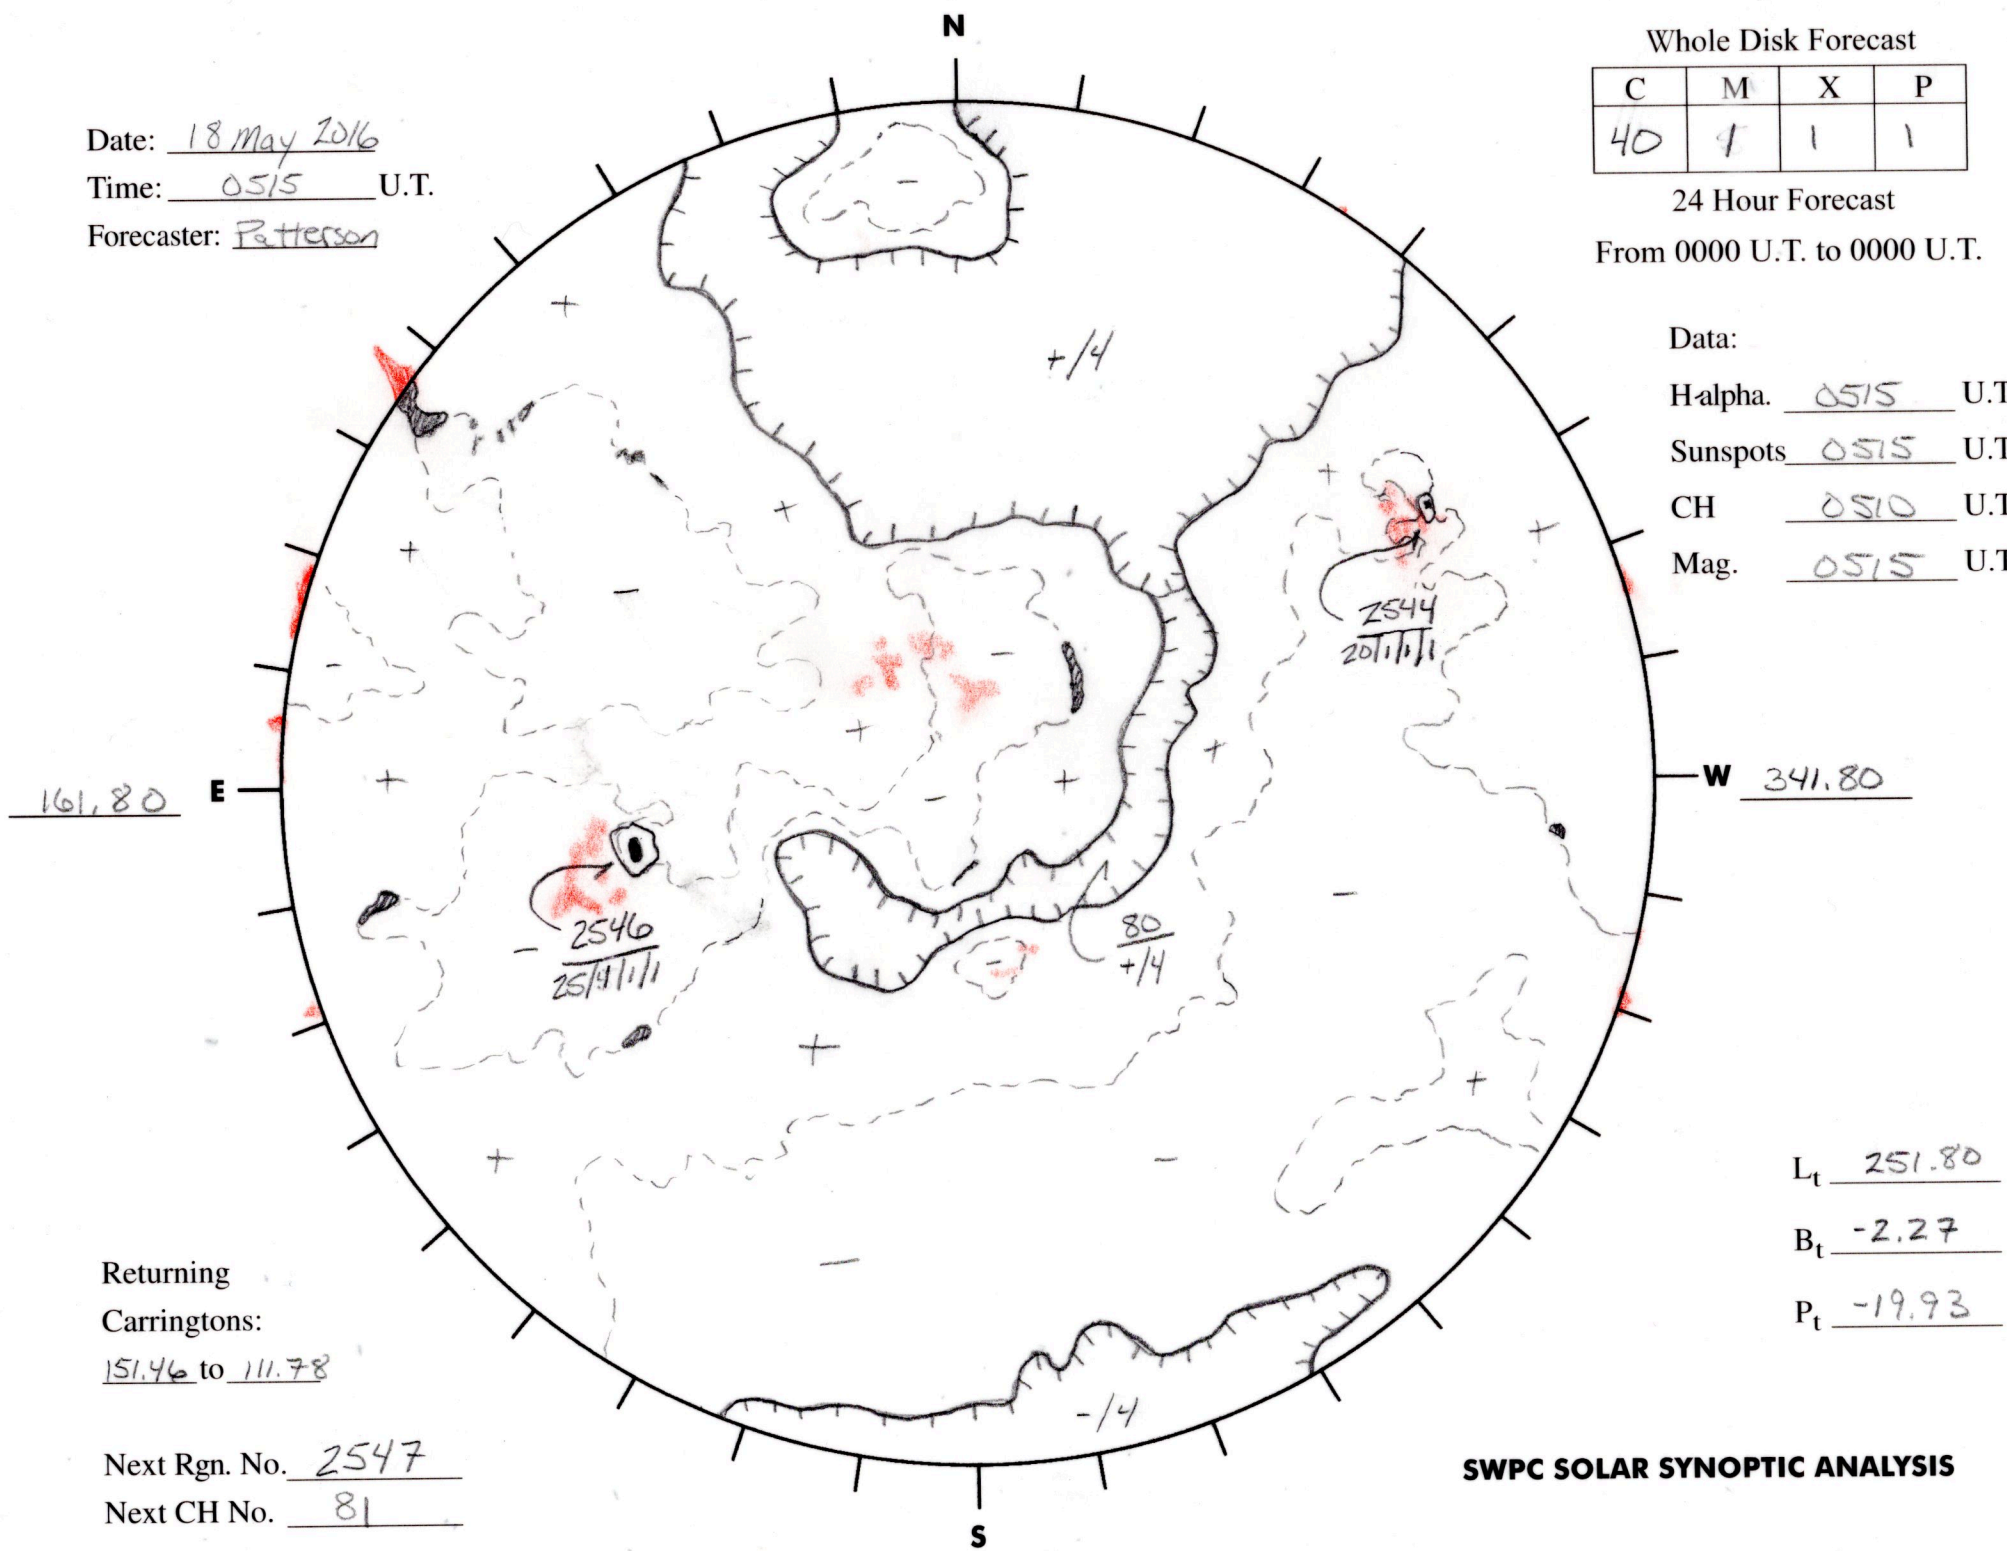

Date: 18 May 2016  
 Time: 0515 U.T.  
 Forecaster: Patterson

Whole Disk Forecast

C	M	X	P
40	4	1	1

24 Hour Forecast  
 From 0000 U.T. to 0000 U.T.

Data:

Halpha. 0515 U.T.

Sunspots 0515 U.T.

CH 0510 U.T.

Mag. 0515 U.T.

Returning  
 Carringtons:  
151.46 to 111.78

Next Rgn. No. 2547  
 Next CH No. 81

$L_t$  251.80  
 $B_t$  -2.27  
 $P_t$  -19.93