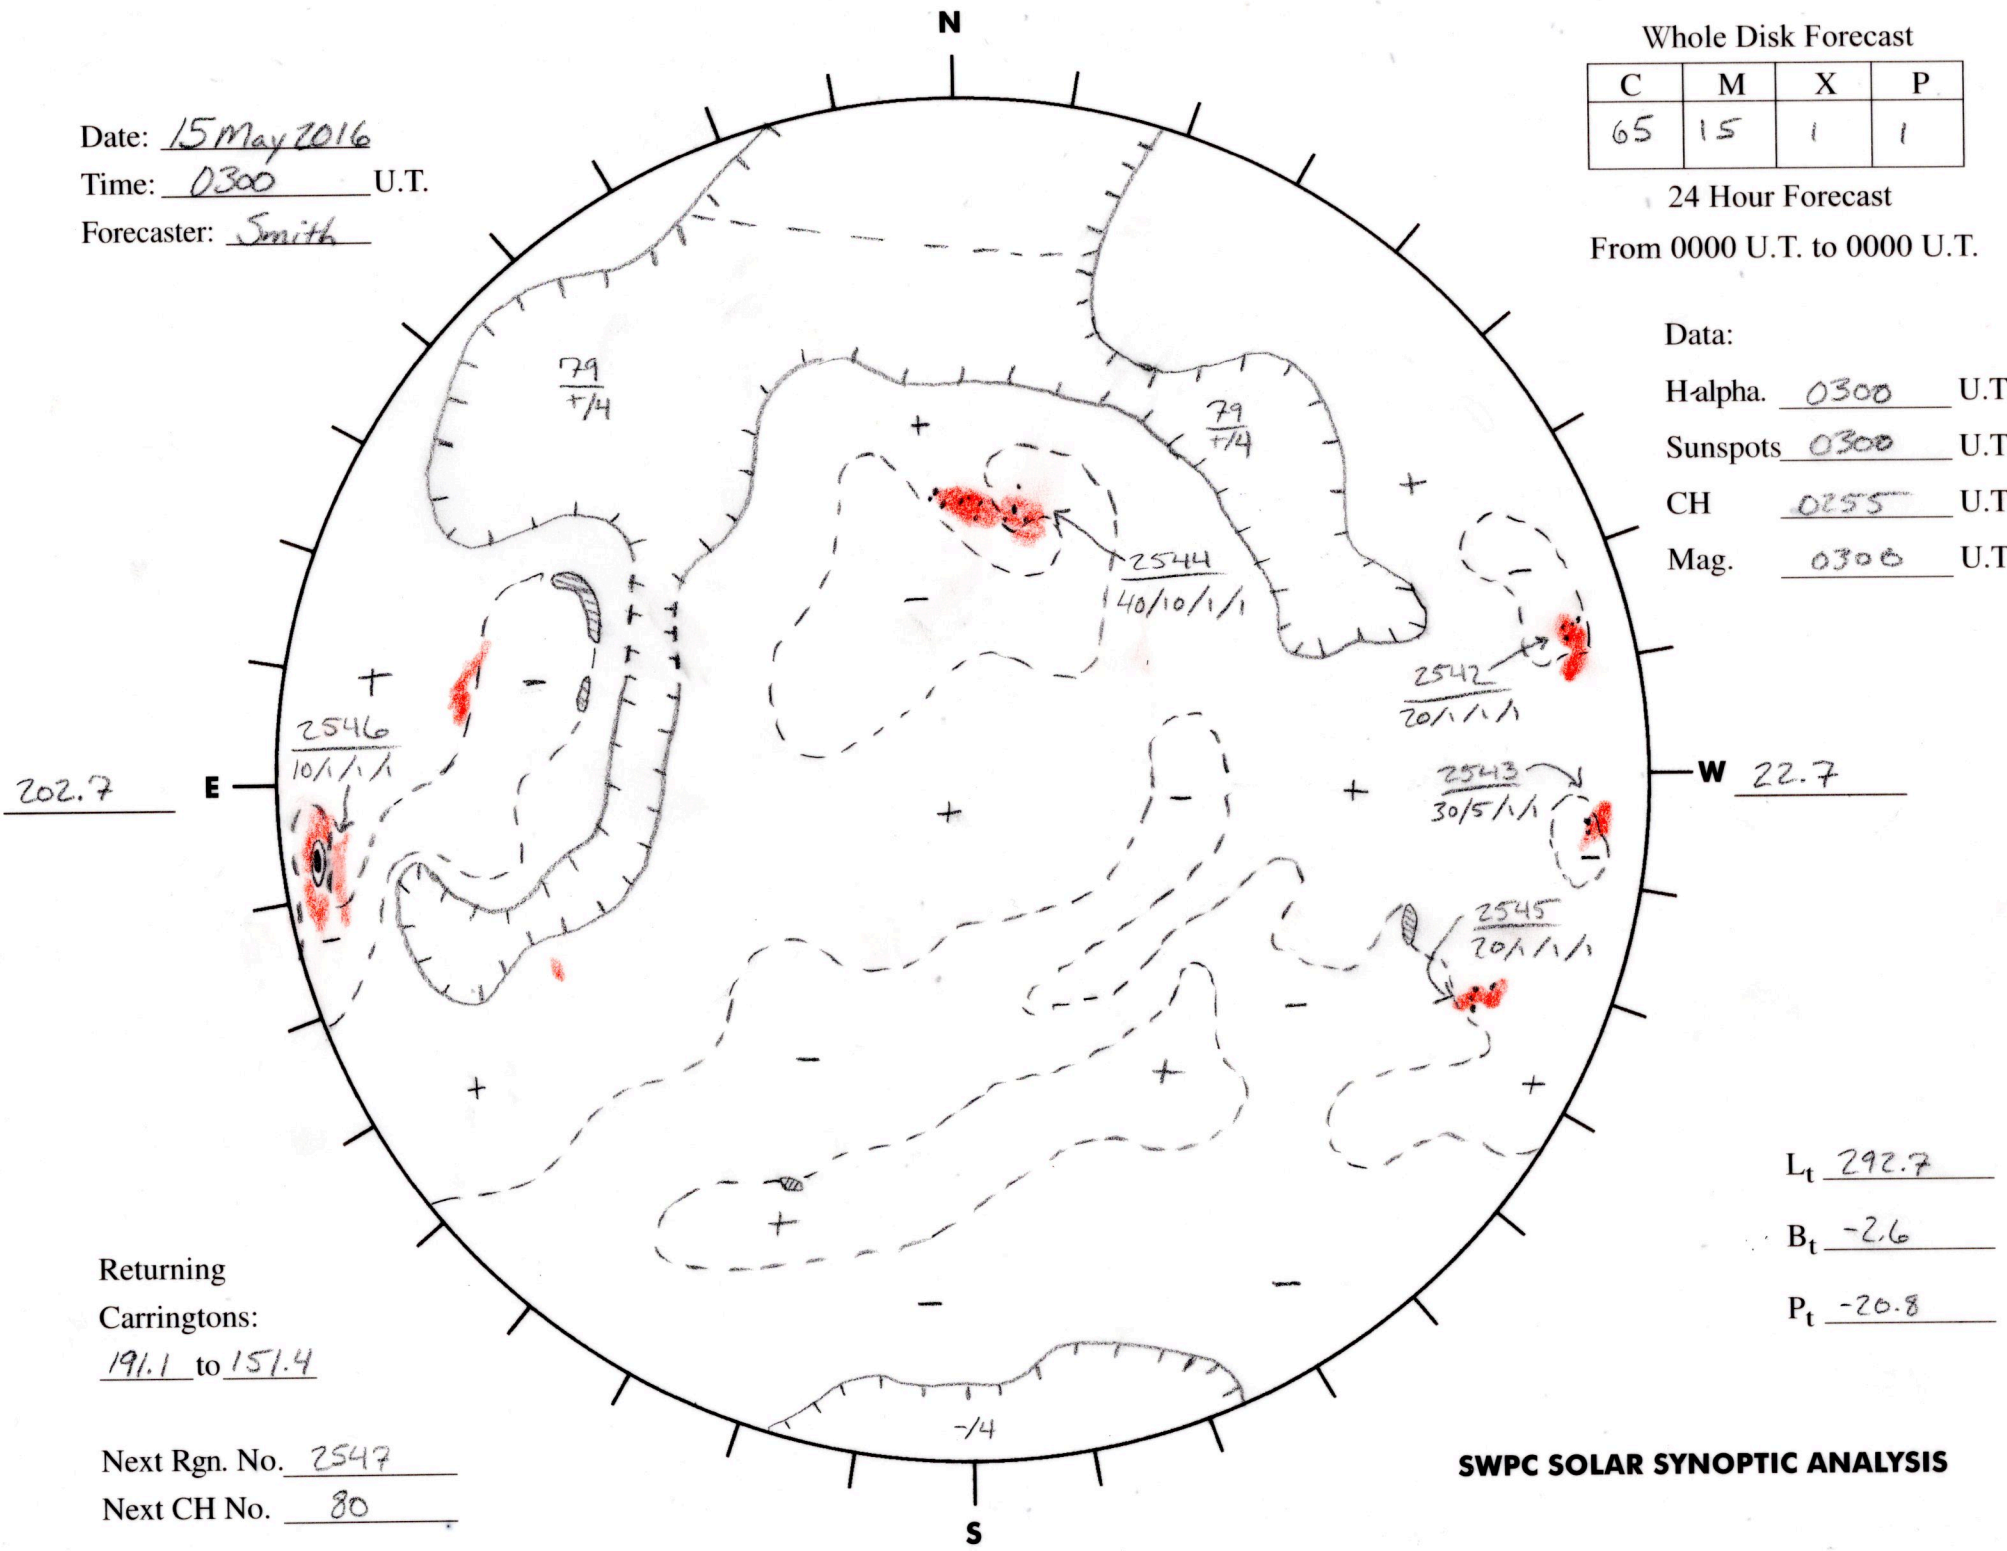

Date: 15 May 2016
 Time: 0300 U.T.
 Forecaster: Smith

Whole Disk Forecast

C	M	X	P
65	15	1	1

24 Hour Forecast
 From 0000 U.T. to 0000 U.T.

Data:
 H-alpha. 0300 U.T.
 Sunspots 0300 U.T.
 CH 0255 U.T.
 Mag. 0300 U.T.

202.7

W 22.7

Returning Carringtons:
191.1 to 151.4

L_t 292.7
 B_t -2.6
 P_t -20.8

Next Rgn. No. 2547
 Next CH No. 80