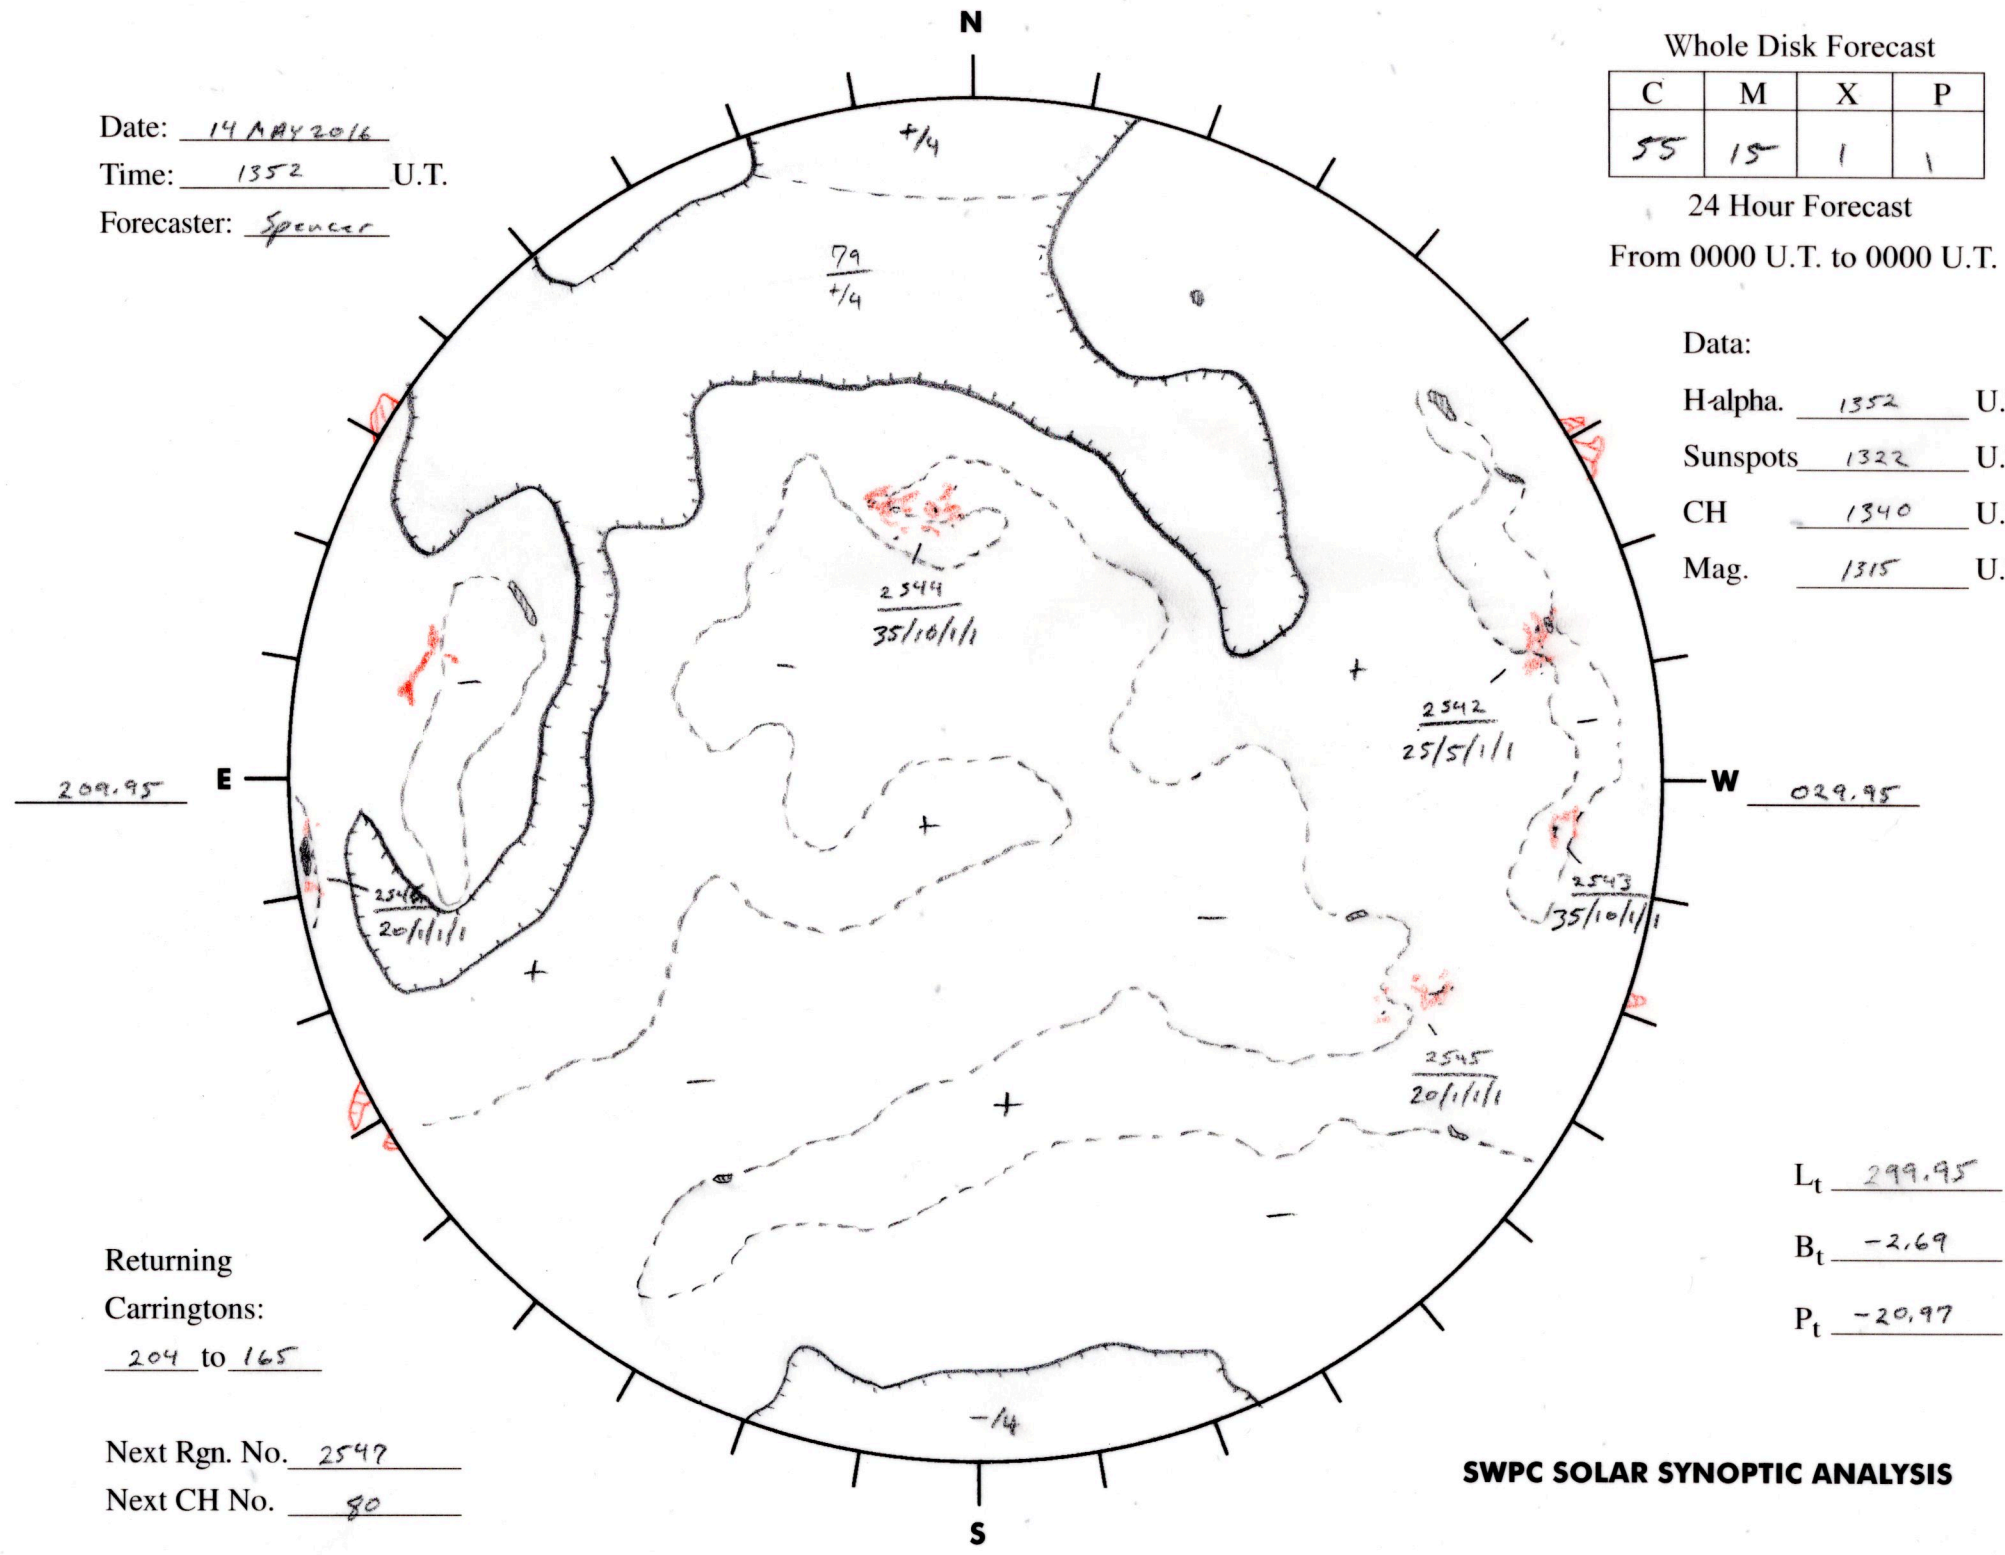

Date: 14 MAY 2016  
 Time: 1352 U.T.  
 Forecaster: Spencer

Whole Disk Forecast

C	M	X	P
55	15	1	1

24 Hour Forecast  
 From 0000 U.T. to 0000 U.T.

Data:  
 H-alpha. 1352 U.T.  
 Sunspots 1322 U.T.  
 CH 1340 U.T.  
 Mag. 1315 U.T.

Returning Carringtons:  
204 to 165

Next Rgn. No. 2549  
 Next CH No. 80

$L_t$  299.95  
 $B_t$  -2.69  
 $P_t$  -20.97